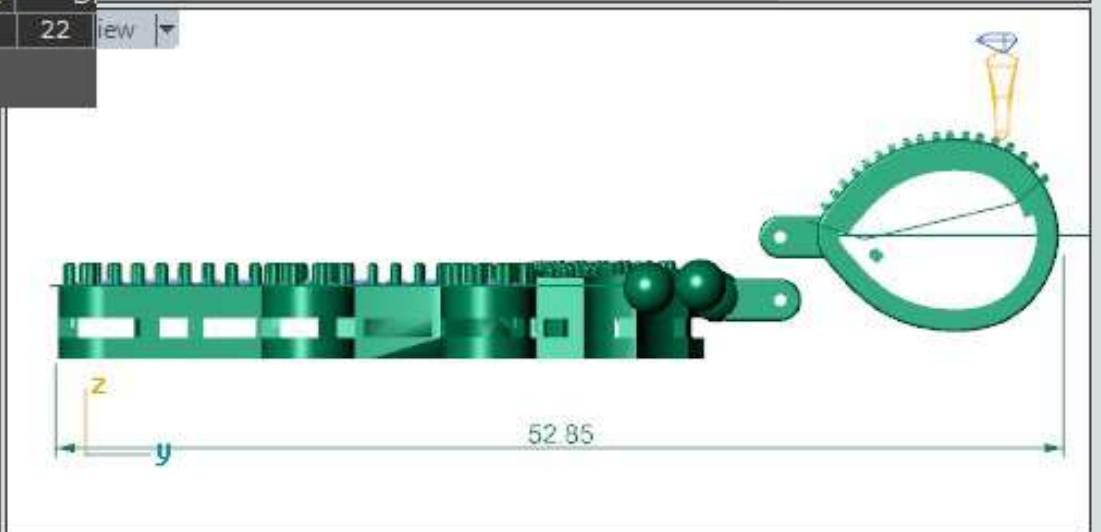

Show
☐ All
☒ No
☐ No
Ec
Zoom
Edge
☐
Obj
ive C

Update Save Report

	Round	Di
	1.00 X 1.00	147
	Custom_Baguette	Di
	2.00 X 1.50	3
	Baguette Straight	Di
	2.00 X 1.50	22