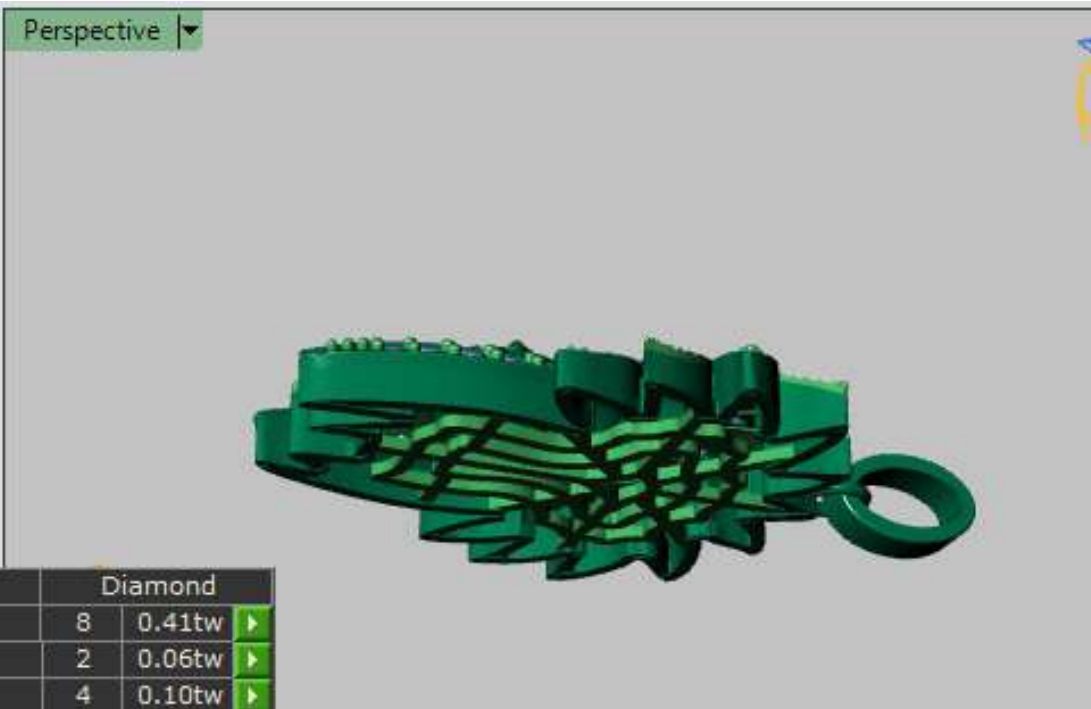

Round	Diamond	
	2.40 X 2.40	8	0.41tw ▶
	2.00 X 2.00	2	0.06tw ▶
	1.90 X 1.90	4	0.10tw ▶
	2.20 X 2.20	6	0.24tw ▶
	1.70 X 1.70	2	0.037tw ▶
	1.40 X 1.40	2	0.021tw ▶
	1.80 X 1.80	4	0.09tw ▶
	1.60 X 1.60	8	0.12tw ▶