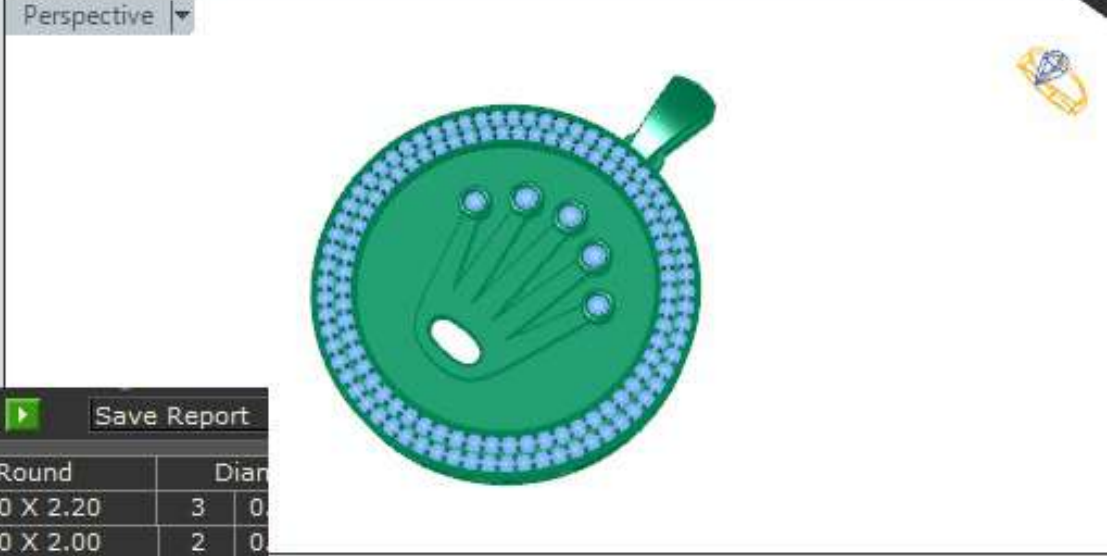

Perspective Top Front Right