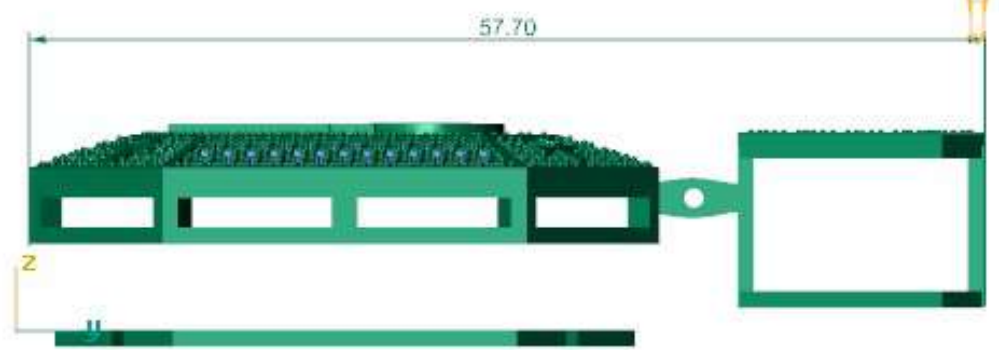

Perspective

Update Save Report

	Round	Di
	1.00 X 1.00	296

Z  
X

Perspective ▾

Update	Save Report	
	Round	Diam
	1.10 X 1.10	557 2.0

Right ▾

Top Front Right