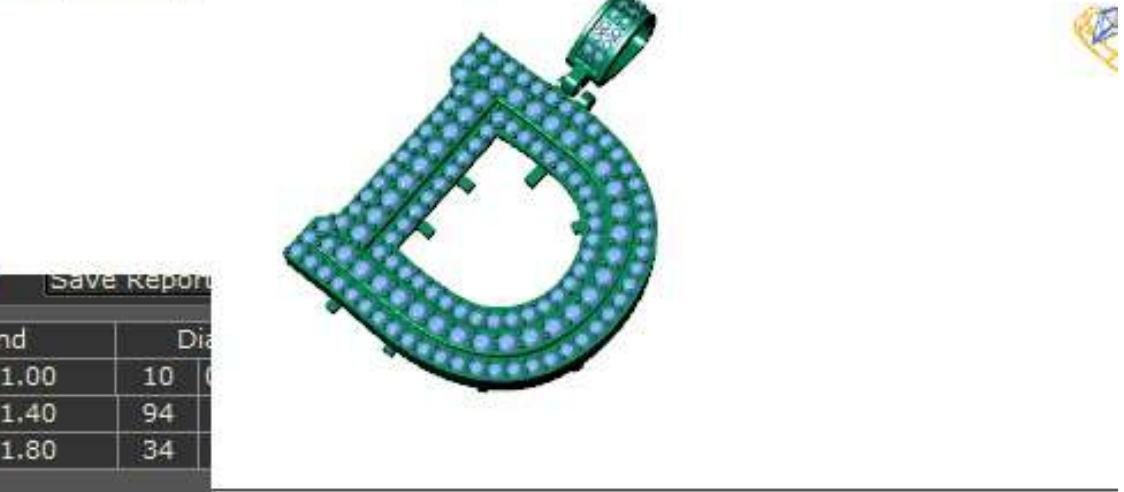

Perspective

	Round	D
	1.00 X 1.00	651

ger

Side View

54.24

z

Through Finger Side View Looking Down

Perspective