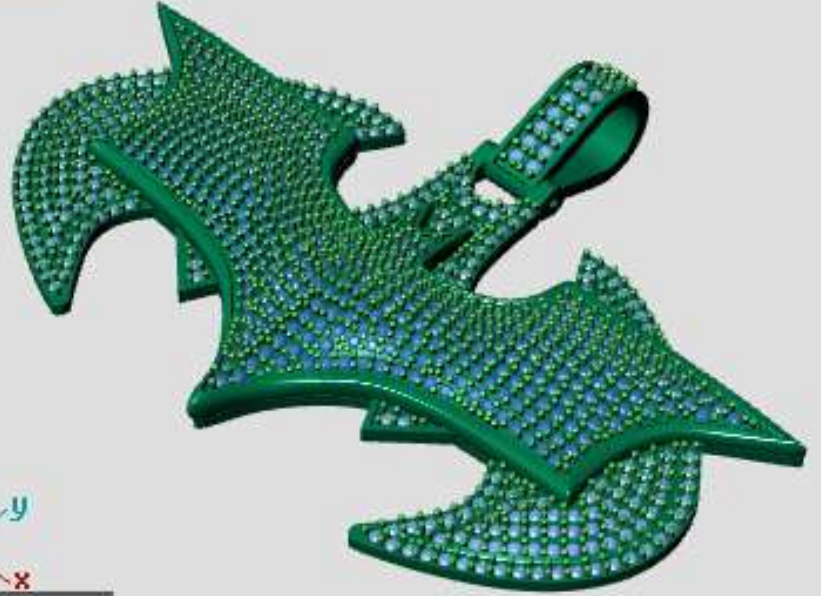

x

51.09

x  
y  
z

Round	Diamond	
1.00 X 1.00	179	0.67tw ▶
1.10 X 1.10	1	0.005tw ▶
1.20 X 1.20	1	0.007tw ▶

ing Down ▾

Perspective ▾

gh Finger ▾

Round	Diamond	
1.20 X 1.20	16	0.10tw ▶
1.00 X 1.00	597	2.23tw ▶