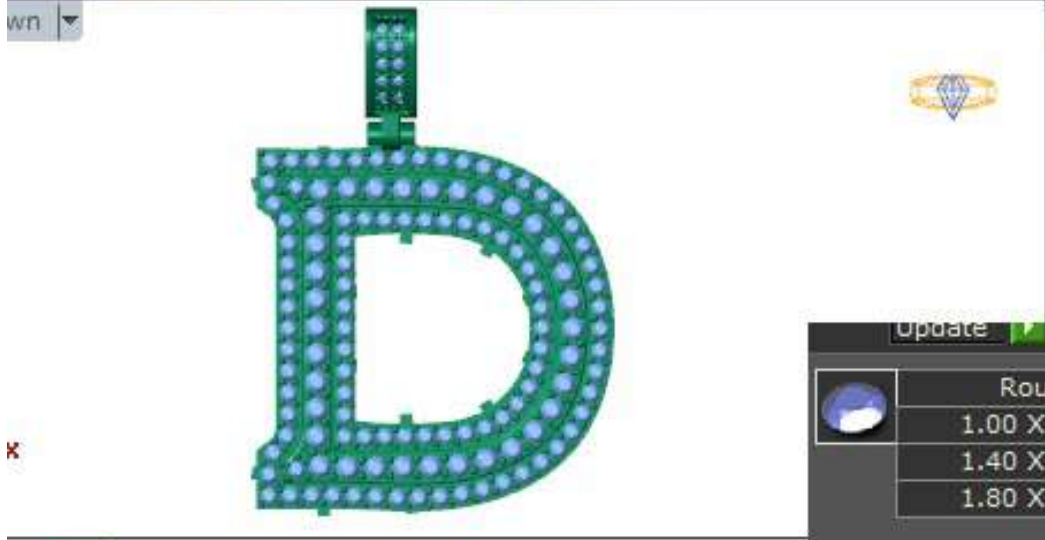

Perspective

	Round	D
	1.00 X 1.00	651

ger

Side View

54.24

z

Through Finger Side View Looking Down

Perspective