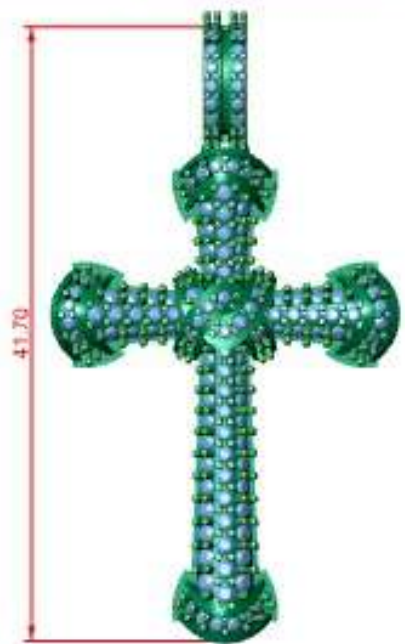

Perspective ▾

	Round	Diamond
	1.00 X 1.00	134 0.50tw ▶

Perspective

Round	Diamond	
5.00 X 5.00	1	0.47tw
2.20 X 2.20	38	1.52tw
2.00 X 2.00	8	0.24tw

Perspective ▾

	Round	Diamond
	1.00 X 1.00	159 0.59tw 

Perspective ▾

Round	Diamond	
1.00 X 1.00	87	0.32tw
1.20 X 1.20	5	0.033tw
1.10 X 1.10	5	0.025tw
.90 X .90	18	0.049tw
1.40 X 1.40	6	0.06tw
2.00 X 2.00	1	0.030tw

Perspective ▾

Round	Diamond	
1.00 X 1.00	66	0.25tw ▶
1.10 X 1.10	27	0.13tw ▶
1.20 X 1.20	15	0.10tw ▶
1.20 X 1.20	6	0.038tw ▶
1.40 X 1.40	6	0.06tw ▶
1.30 X 1.30	7	0.06tw ▶