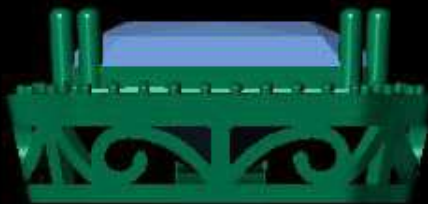

GEM REPORTER				
Total Gem Weight		16.75	Total Gem Count	63
Update			Save Report	
	Diamond Round	Diamond		
	1.20 X 1.20	50	0.33tw	
	Diamond Radiant	Diamond		
	16.00 X 14.00	1	16.31tw	
	Diamond Round	Diamond		
	1.30 X 1.30	6	0.049tw	
	1.40 X 1.40	4	0.041tw	
	1.50 X 1.50	2	0.025tw