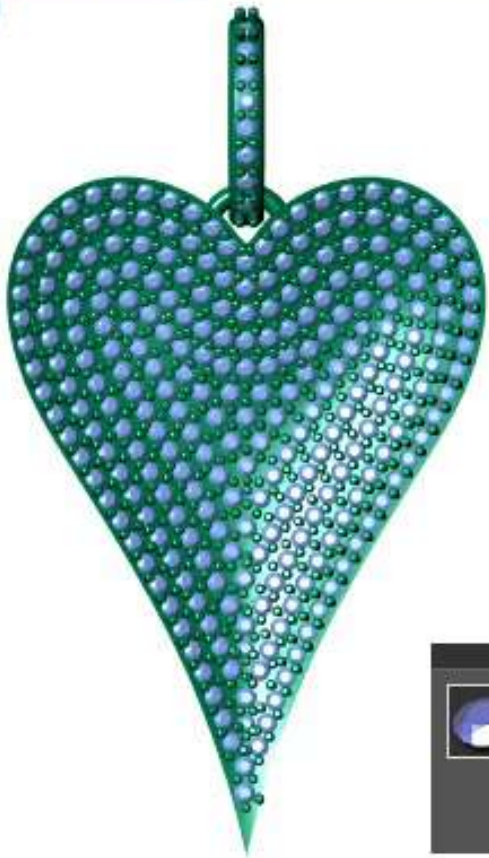

Perspective

Update

Save Report

	Diamond Round	Diamond	
	.90 X .90	108	0.29tw
	.90 X .90	402	1.22tw
	1.00 X 1.00	1	0.004tw

Through Finger

8 GM SILVER

Looking Down Through Finger Side View Perspective

Looking Down

Perspective

Update Save Report

	Diamond Round	Diam	
	1.20 X 1.20	261	1
	1.00 X 1.00	4	0.0

Through Finger

Side View

n ▾

Perspective ▾

ger ▾