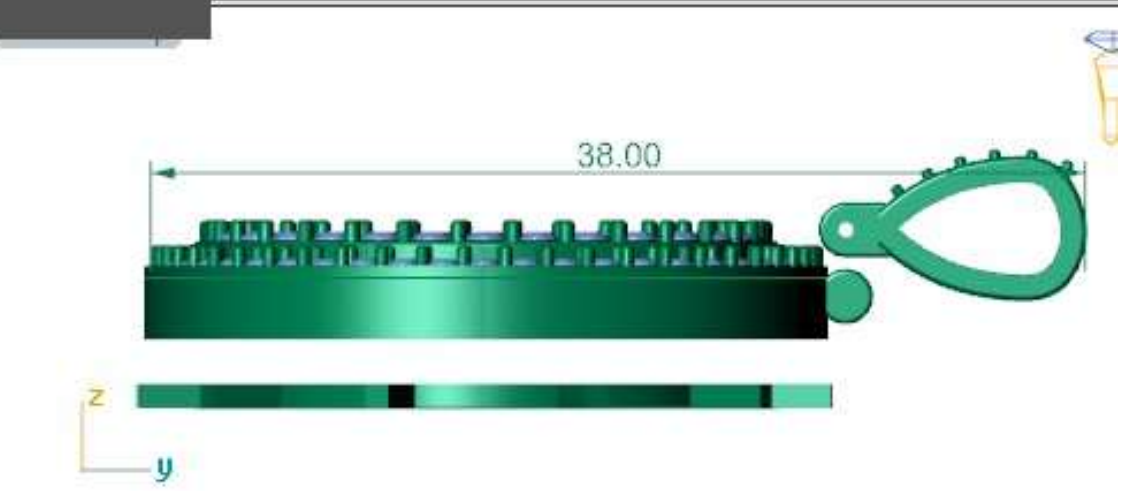

Update Save Report

Round	Dia
1.00 X 1.00	10
1.40 X 1.40	94
1.80 X 1.80	34