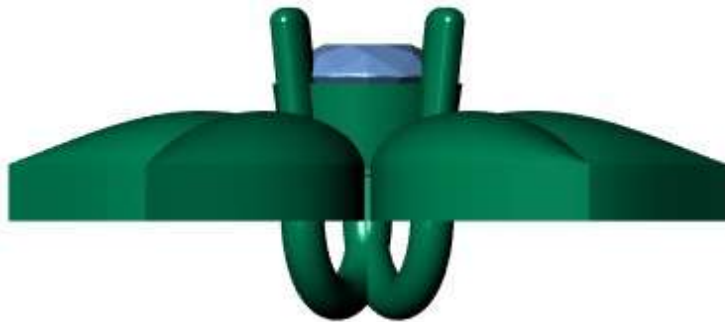

Finger ▾

Update ☐ Save Report ☐

	Diamond Round	Diamond
	4.00 X 4.00	1 0.24tw ☐