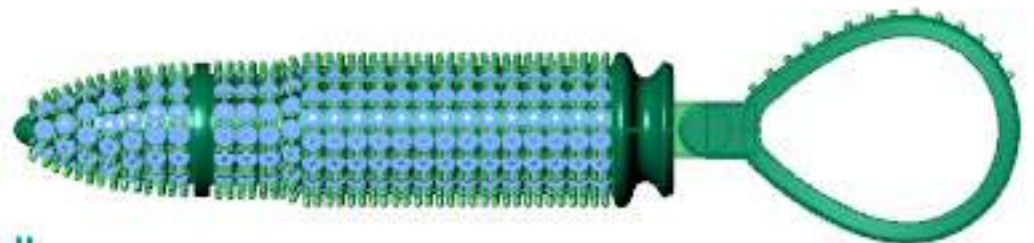

High Finger

x

z

Perspective ▾

Round  
1.00 X 1.00

Diamond  
441 1.65tw ▶

6.9 gms in silver

Diameter	Number
0.90	110
1.00	32
1.05	15
1.10	48
1.5	8
1.55	8
1.90	8
1.9	1
2.00	16
2.20	16
2.30	1
3.00	1
4.80	1