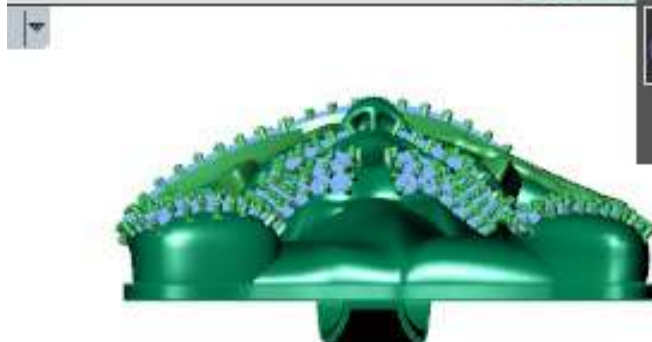

Perspective