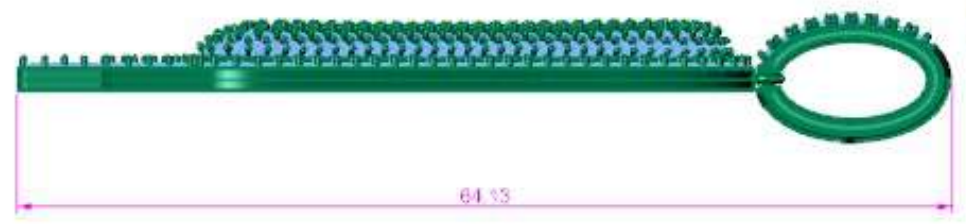

	Round	Di
	1.00 X 1.00	147
	Custom_Baguette	Di
	2.00 X 1.50	3
	Baguette Straight	Di
	2.00 X 1.50	22

52.85

Update Save Report

	Round	Dia
	1.20 X 1.20	121
	1.00 X 1.00	397

Through Finger ▾

Side View ▾

king Down ▾

Perspective ▾

	Update ▶	Save Reopolz	
	Baguette Straight	D	x
	2.00 X 1.50	30	y
	Round	D	
	1.20 X 1.20	70	View ▾

ough Finger ▾

View ▾

A101400-Y  
\$2,399.50  
177

Perspective ▾

	Round	D
	1.20 X 1.20	78
	Baguette Straight	D
	2.00 X 1.50	31