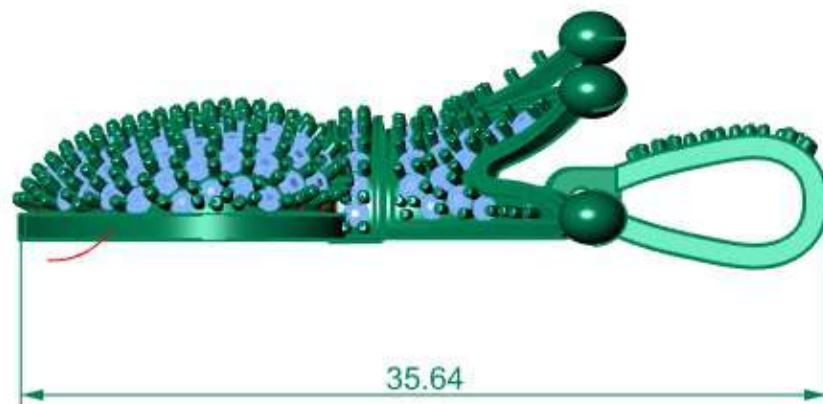

Command:

Perspective Through Finger Side View Looking Down

Looking Down

Perspective

Update Save Report

	Diamond Round	Dia
	1.00 X 1.00	40
	1.20 X 1.20	143

Through Finger

35.64