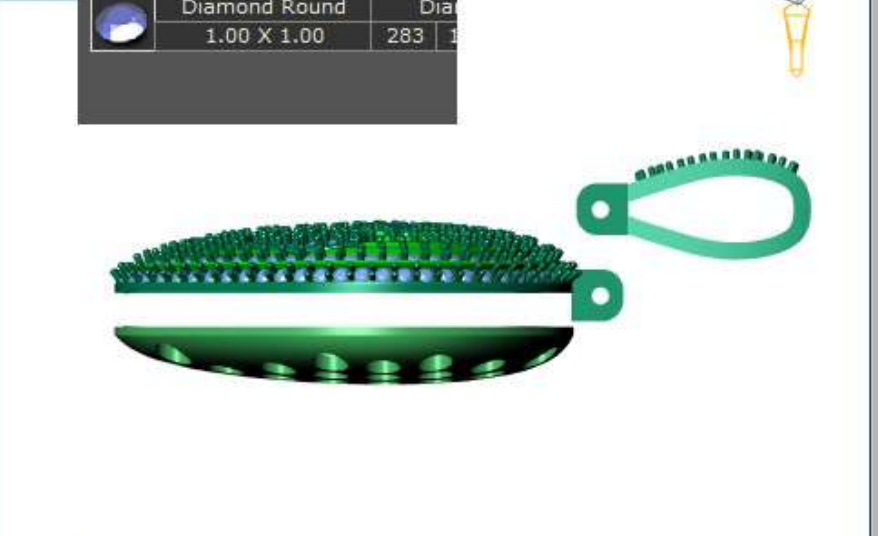

Side View

Update		Save Report	
	Diamond Round	Diamond	
	1.00 X 1.00	756	2.82tw
	1.10 X 1.10	4	0.020tw
	1.20 X 1.20	26	0.17tw
	1.30 X 1.30	4	0.033tw
	1.40 X 1.40	24	0.25tw

Command:

Perspective Through Finger Side View Looking Down

Looking Down

Perspective

Through Finger

Side View

Update		Save Report	
	Diamond Round	Dia	
	1.00 X 1.00	283	1

Command:

Perspective Through Finger Side View Looking Down

Looking Down

Update Save Report

Diamond Round	Dia
1.30 X 1.30	2
1.20 X 1.20	53
1.10 X 1.10	139
1.00 X 1.00	66
1.50 X 1.50	10
1.40 X 1.40	66

Perspective

Through Finger

Side View

1	2
1.1	2
1.2	2
1.300	6
1.5	22
1.6	13
1.7	16
1.8	14
2	4
3.8	1
<b>82/1.58cts</b>	