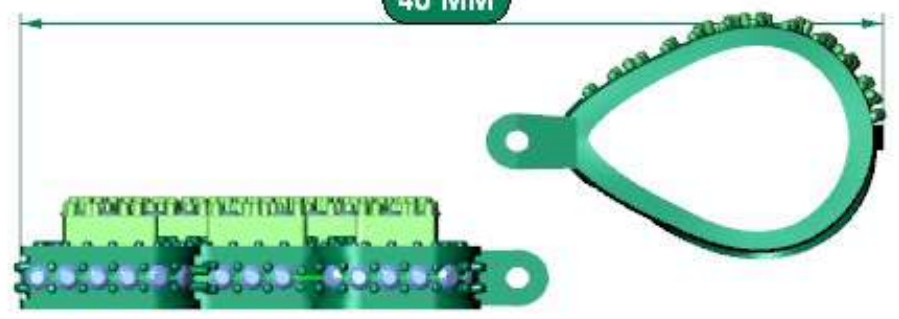

Looking Down

14GM SIL

Perspective

Update Save Report

Round	Diamond	
1.20 X 1.20	444	2.89tw
1.00 X 1.00	163	0.61tw
1.40 X 1.40	2	0.021tw

Through Finger

57 MM

40 MM