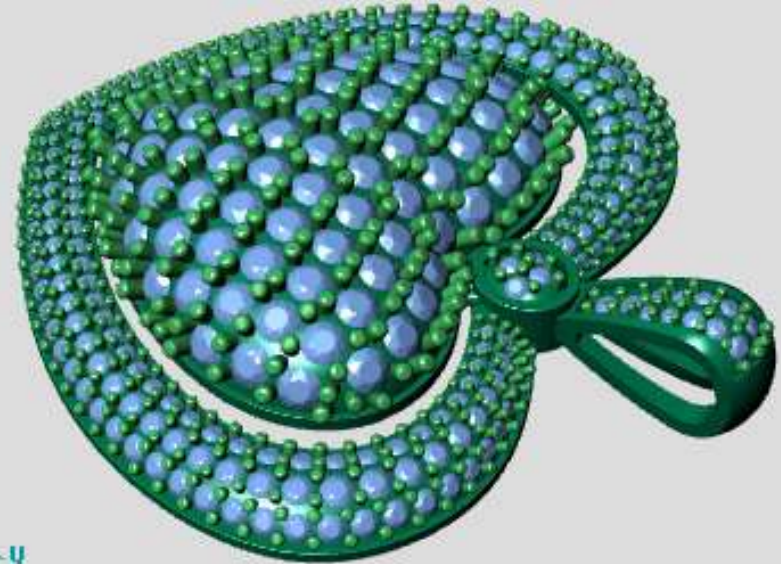

	Princess	Dia
	2.00 X 2.00	70

Through Finger

Side View

Down ▾

Perspective ▾

-x

Round	D
1.40 X 1.40	32
1.10 X 1.10	26
1.20 X 1.20	44
1.30 X 1.30	34
1.33 X 1.33	4
1.50 X 1.50	40
1.00 X 1.00	21
1.60 X 1.60	6
1.70 X 1.70	4
1.80 X 1.80	2
2.40 X 2.40	75

Finger ▾

w ▾

-x

Perspective

27 MM

	Round	Diamond	
	1.10 X 1.10	17	0.08tw ▶
	Princess	Diamond	
	1.40 X 1.40	15	0.15tw ▶
	Round	Diamond	
	2.00 X 2.00	24	1.20tw ▶
	Round	Diamond	
	1.20 X 1.20	8	0.05tw ▶

Z

	Round	Diamond	
	2.00 X 2.00	22	0.66tw 
	2.20 X 2.20	28	1.12tw 