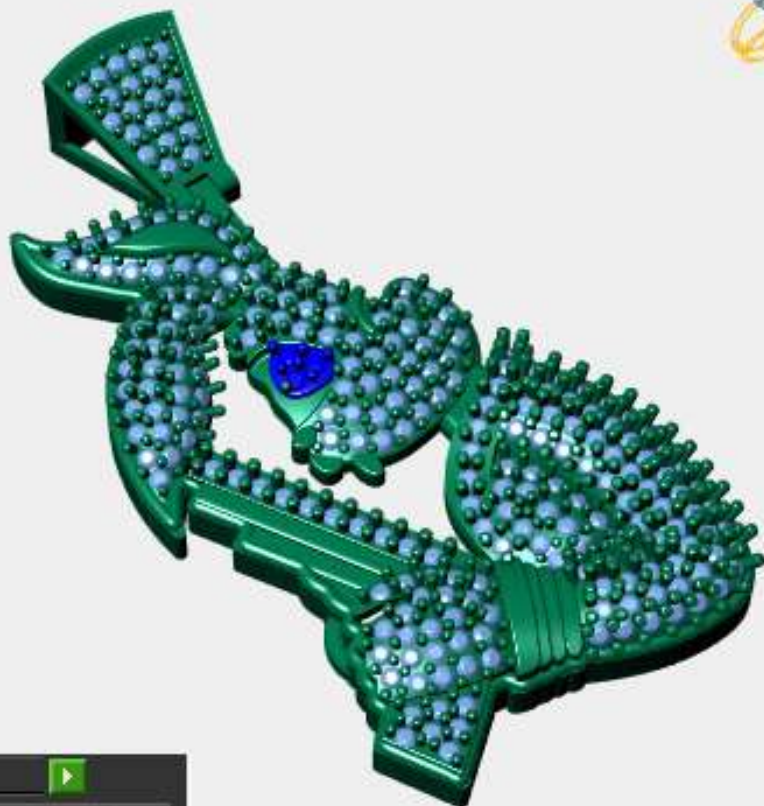

Perspective ▾

	Round	Diamond	
	1.00 X 1.00	1256	4.69tw ▶
	1.40 X 1.40	109	1.12tw ▶

Update Save Report

	Diamond Round	Diamond
	1.00 X 1.00	658 2.46tw

40mm

Active Through Finger Side View Looking Down

Looking Down

Perspective

7 gm

Update Save Report

	Diamond Round	Diamond
	1.00 X 1.00	240 0.90tw

Through Finger

Looking Down

Perspective

Through Finger