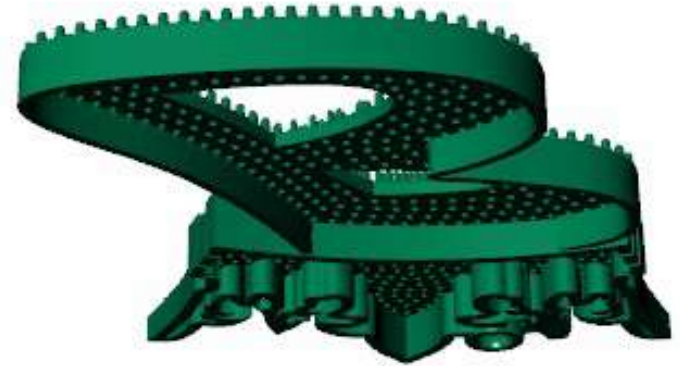

Down ▾

Perspective ▾

	Round	Dia
	.99 X .99	2
	1.06 X 1.06	326
	.85 X .85	3
	1.00 X 1.00	21
	1.80 X 1.80	13
	1.40 X 1.40	36
	.91 X .91	144

—x

Finger ▾