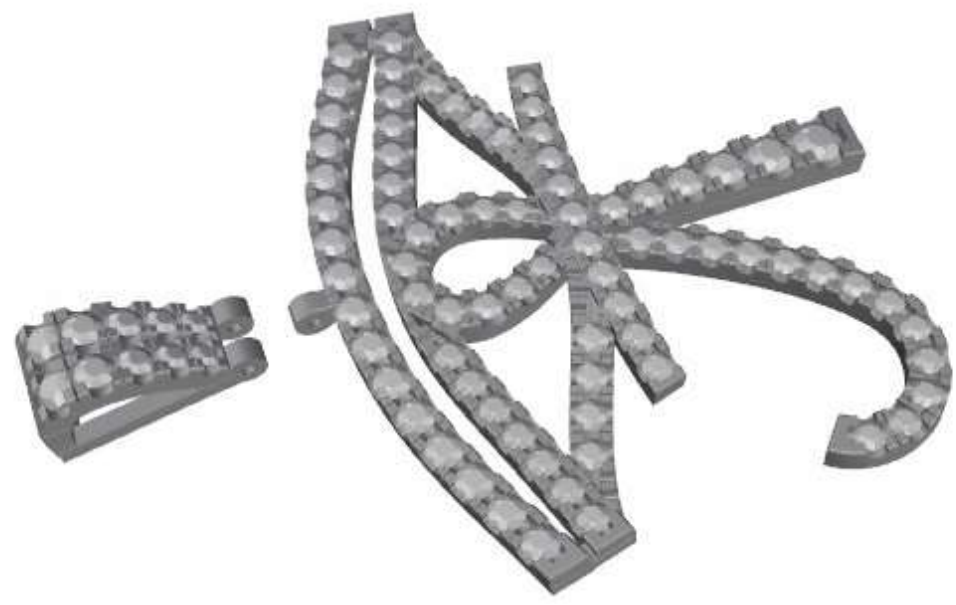

Round		Diamond	
	1.40 X 1.40	19	0.20tw	▶
	1.20 X 1.20	55	0.36tw	▶
	1.00 X 1.00	4	0.015tw	▶
	1.10 X 1.10	4	0.020tw	▶
	1.30 X 1.30	1	0.008tw	▶
	1.60 X 1.60	1	0.015tw	▶
	1.80 X 1.80	1	0.022tw	▶
	2.00 X 2.00	1	0.030tw	▶
	1.50 X 1.50	2	0.025tw	▶