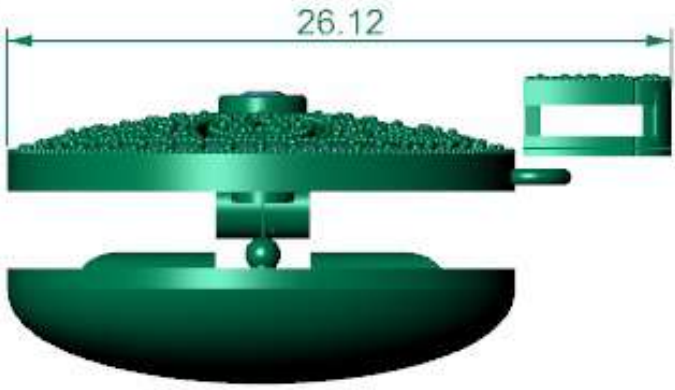

Down ▾

Perspective ▾

Z  
x

Total Gem Weight **2.83** Total Gem Count **112**

Update ▶ Save Report ▶

	Round	Diamond	
	1.90 X 1.90	108	2.77tw ▶
	1.70 X 1.70	1	0.018tw ▶
	1.80 X 1.80	1	0.022tw ▶
	1.50 X 1.50	1	0.013tw ▶
	1.30 X 1.30	1	0.008tw ▶

Side V

Finger ▾

Z  
y

76MM 3 INCH

**JEWELRY DESIGN**

Total Gem Weight: .50    Total Gem Count: 104

Update [▶]    Save Report [▶]

	Round	Diamond	
	1.00 X 1.00	60	0.22tw [▶]
	1.20 X 1.20	1	0.007tw [▶]
	1.10 X 1.10	42	0.21tw [▶]
	2.50 X 2.50	1	0.06tw [▶]

Perspective ▾

	Round	Diamond	
	1.00 X 1.00	1256	4.69tw ▶
	1.40 X 1.40	109	1.12tw ▶

Update Save Report

	Diamond Round	Diamond
	1.00 X 1.00	658 2.46tw

40mm

Active Through Finger Side View Looking Down

Looking Down