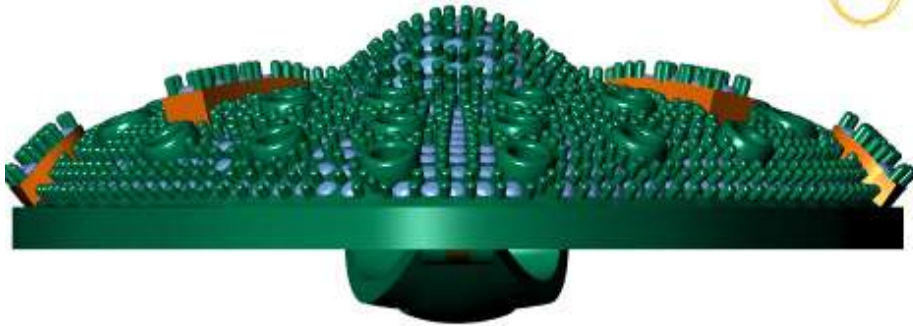

Side View

Update		Save Report	
	Diamond Round	Diamond	
	1.00 X 1.00	756	2.82tw
	1.10 X 1.10	4	0.020tw
	1.20 X 1.20	26	0.17tw
	1.30 X 1.30	4	0.033tw
	1.40 X 1.40	24	0.25tw

Command:

Perspective Through Finger Side View Looking Down