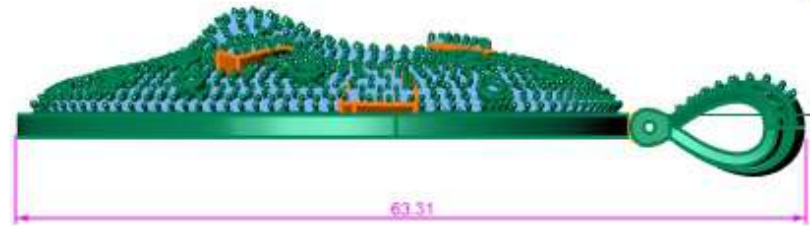

Side View

Update		Save Report	
	Diamond Round	Diamond	
	1.00 X 1.00	756	2.82tw
	1.10 X 1.10	4	0.020tw
	1.20 X 1.20	26	0.17tw
	1.30 X 1.30	4	0.033tw
	1.40 X 1.40	24	0.25tw

Command:

Perspective Through Finger Side View Looking Down