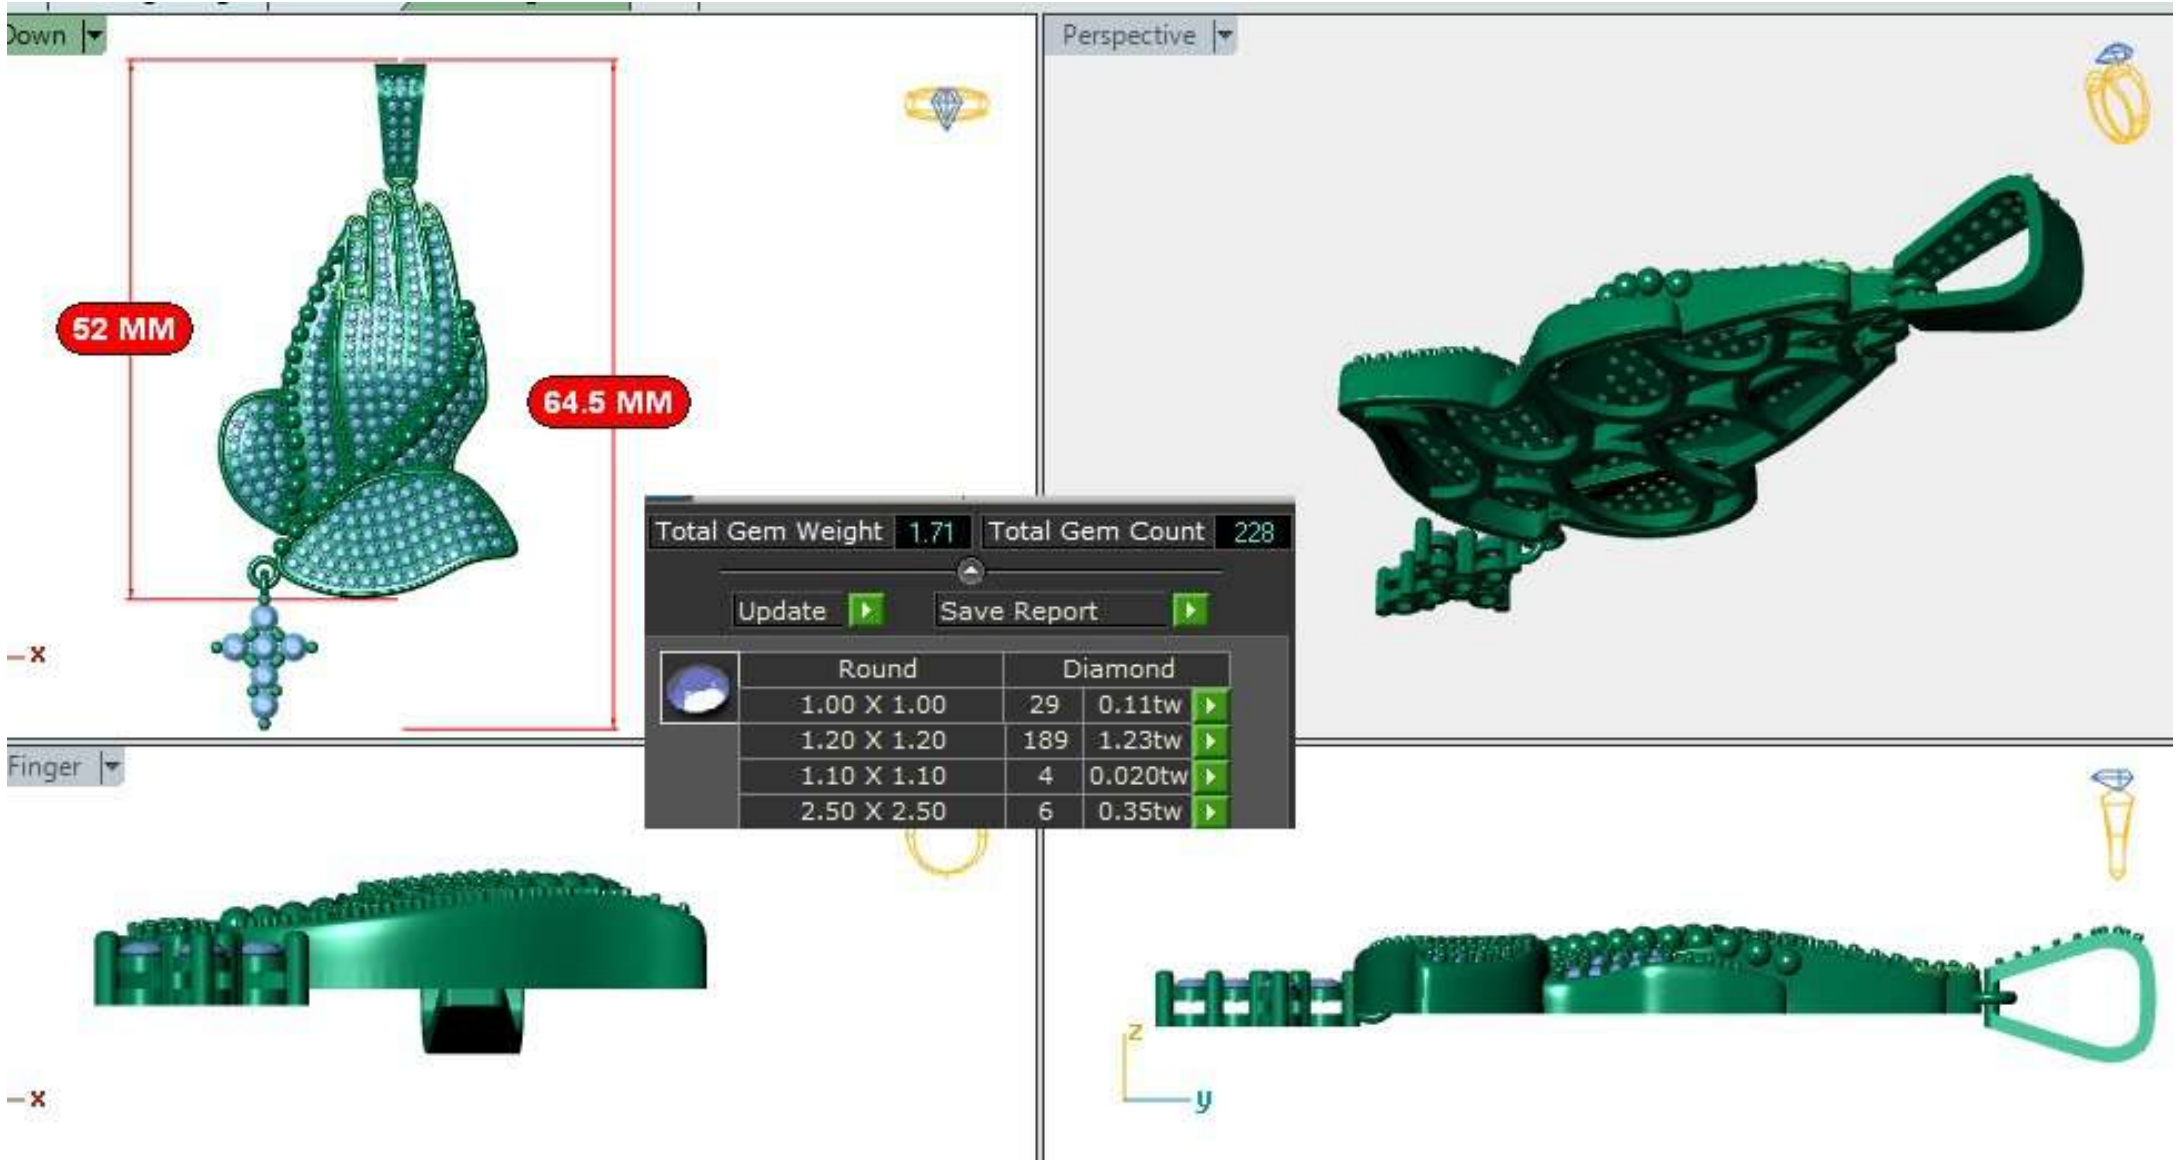

z  
y

57.10

OCT

50.30mm

1.1 - 150 = 0.855cts

Silver wt - 8.5gms

925357  
1887-1888-50

Perspective