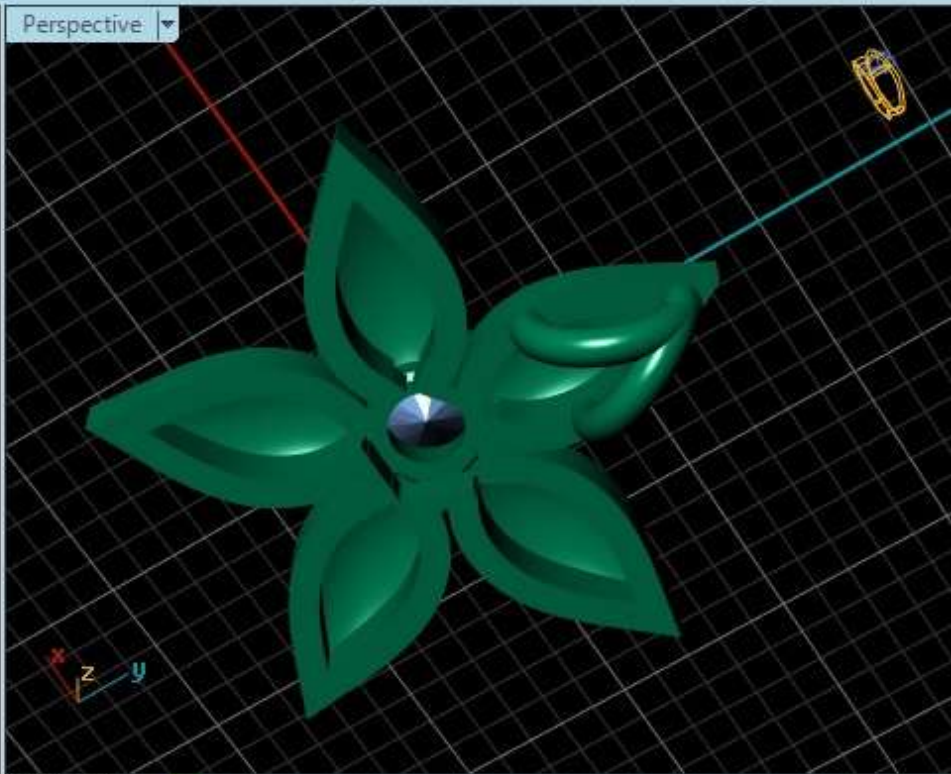

Perspective Through Finger Side view Looking Down

Looking Down

Perspective

Through Finger

	Diamond Round	Diamond	
	1.00 X 1.00	14	0.05tw ▶
	1.30 X 1.30	259	2.13tw ▶

Down ▾

-x

1.65 gm

Perspective ▾

Finger ▾

Update  Save Report

	Diamond Round	Diamond
	4.00 X 4.00	1 0.24tw <input type="checkbox"/>

▾

z

▾

Looking Down ▾