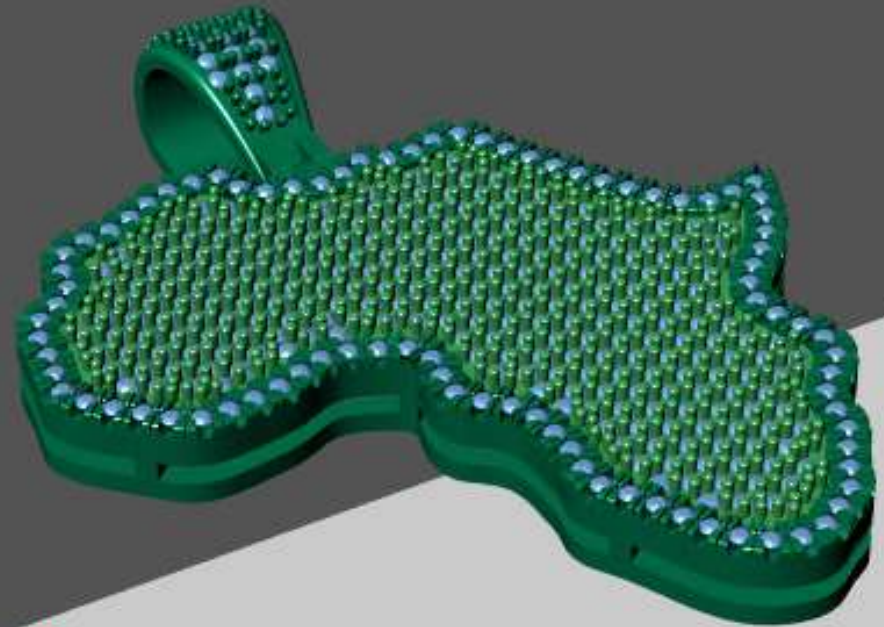

### 5.12 GM SILVER

Finger ▾

	Diamond Round	Diamond	
	1.00 X 1.00	4	0.015tw ▶
	.80 X .80	140	0.33tw ▶

king Down ▾

Perspective ▾

ough Finger ▾

8.36 silver

Update Save Report

	Diamond Round	Diamond
	1.00 X 1.00	370 1.38tw

Down ▾

Perspective ▾

h Finger ▾

Update ▶ Save Report ▶

	Diamond Oval 6.00 X 4.00	Diamond 1   0.36tw ▶
	Diamond Heart 3.50 X 3.50	Diamond 1   0.15tw ▶
	Diamond Round 1.20 X 1.20	Diamond 1   0.007tw ▶