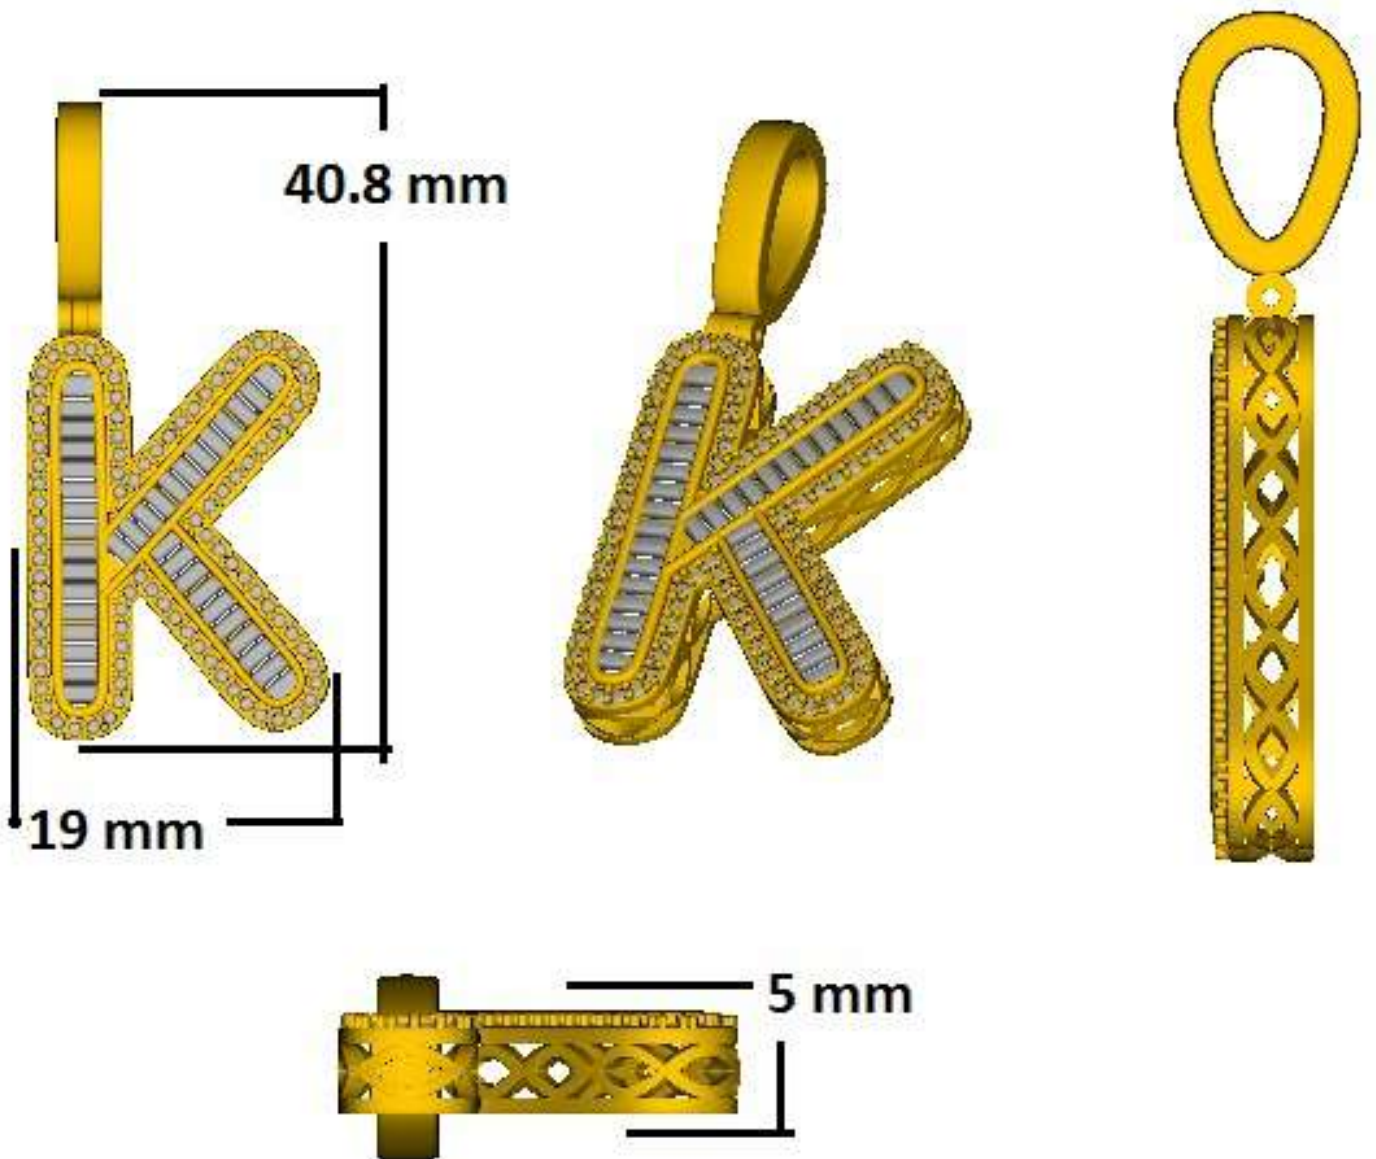

A101414-Y  
#2399.30

**6 gms in silver**

Diameter

Number

0.90

368

0.95

8

1.00

72

**7 GMS IN SILVER**

**RD = 1 MM - 90 PCS**

**BUG = 2.5 \* 1.2MM = 38 PCS**

Active / Through Finger / Side view / Looking Down

Show  
 All  
 No  
 No  
Ec  
Zoom  
Edge  
  
Obj  
ive C

Update  Save Report