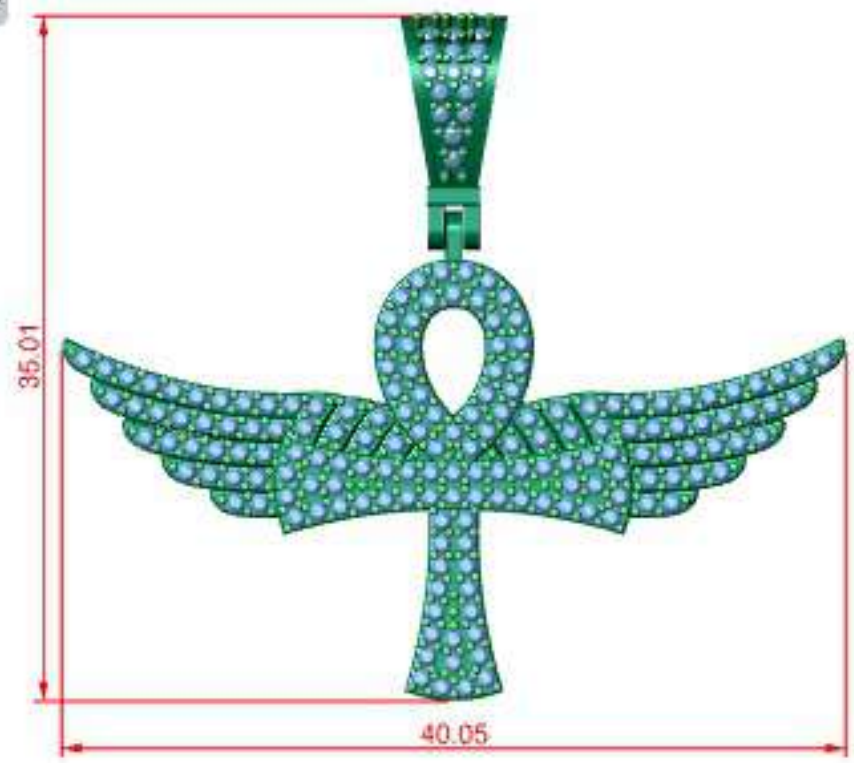

z  
y

51.09

Perspective ▾

	Round	Diamond	
	4.00 X 4.00	1	0.24tw ▶
	1.00 X 1.00	78	0.29tw ▶
	1.20 X 1.20	18	0.12tw ▶
	1.40 X 1.40	3	0.031tw ▶

Perspective ▾

Round	Diamond	
1.00 X 1.00	91	0.34tw ▶
1.20 X 1.20	118	0.77tw ▶
1.30 X 1.30	2	0.016tw ▶

Perspective

Round	Diamond
1.20 X 1.20	84 0.55tw ▶
1.40 X 1.40	2 0.021tw ▶
3.00 X 3.00	2 0.20tw ▶
1.00 X 1.00	156 0.58tw ▶
2.00 X 2.00	5 0.15tw ▶

	Round	Diamond	
	2.40 X 2.40	8	0.41tw ▶
	2.00 X 2.00	2	0.06tw ▶
	1.90 X 1.90	4	0.10tw ▶
	2.20 X 2.20	6	0.24tw ▶
	1.70 X 1.70	2	0.037tw ▶
	1.40 X 1.40	2	0.021tw ▶
	1.80 X 1.80	4	0.09tw ▶
	1.60 X 1.60	8	0.12tw ▶

Right ▾

g Down ▾

x

Perspective ▾

x  
y  
z

h Finger ▾

Silver wth 12gm

	Diamond Round	Diamond
	1.00 X 1.00	506 1.89tw ▶
	1.30 X 1.30	1 0.008tw ▶

x

51.09

x  
y  
z

Round	Diamond	
1.00 X 1.00	179	0.67tw ▶
1.10 X 1.10	1	0.005tw ▶
1.20 X 1.20	1	0.007tw ▶

ing Down ▾

Perspective ▾

gh Finger ▾

Round	Diamond	
1.20 X 1.20	16	0.10tw ▶
1.00 X 1.00	597	2.23tw ▶