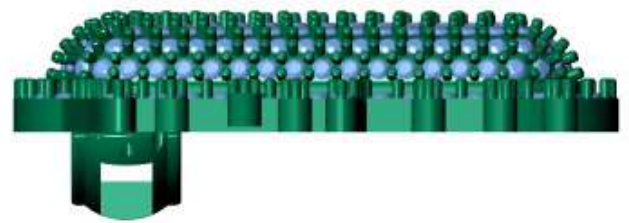

Through Finger