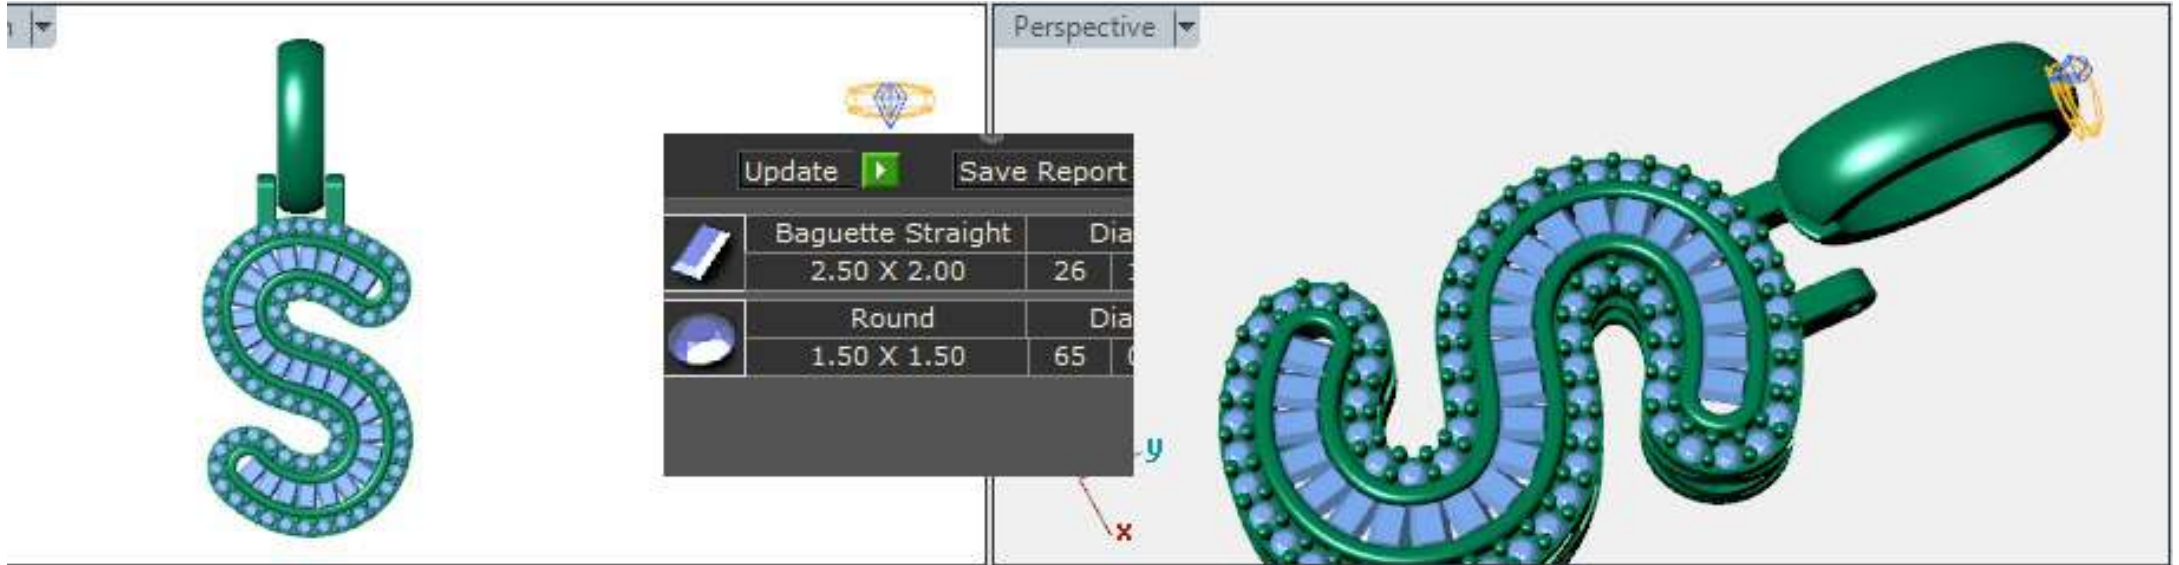

Through Finger Side View Looking Down

Update Save Report

Round	Dia
1.20 X 1.20	171
1.00 X 1.00	96
1.50 X 1.50	11

48 mm

13.0 gm silver w.t

GEM REPORTER			
Total Gem Weight	3.43	Total Gem Count	644
Update		Save Report	
Diamond Round	Diamond		
1.00 X 1.00	23	0.09tw	
1.20 X 1.20	173	1.12tw	
1.30 X 1.30	3	0.025tw	
1.40 X 1.40	1	0.010tw	
.90 X .90	9	0.025tw	
1.10 X 1.10	435	2.15tw	