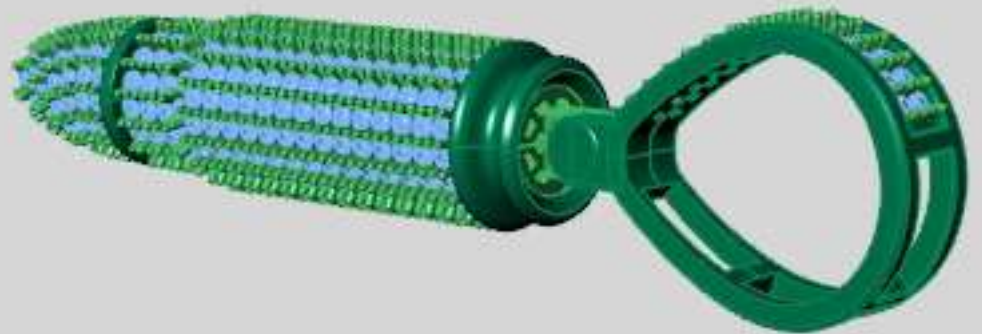

High Finger

x

z

Perspective ▾

Round  
1.00 X 1.00

Diamond  
441 1.65tw ▶

6.9 gms in silver

Diameter	Number
0.90	110
1.00	32
1.05	15
1.10	48
1.5	8
1.55	8
1.90	8
1.9	1
2.00	16
2.20	16
2.30	1
3.00	1
4.80	1