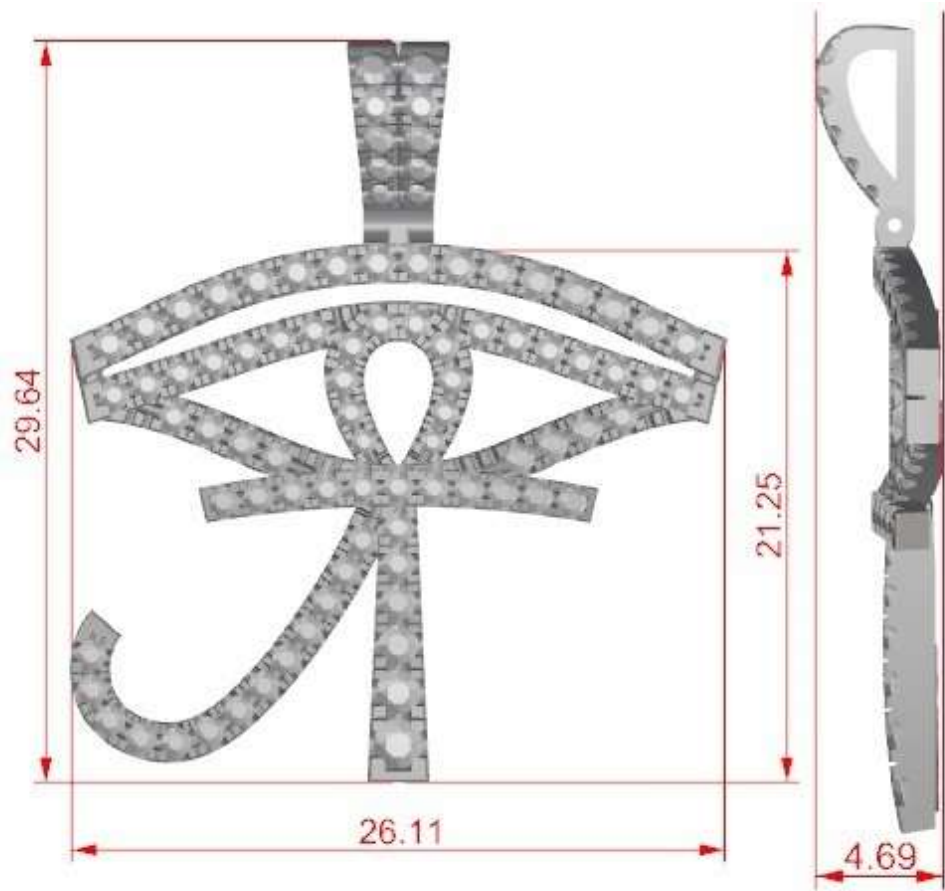

Round		Diamond	
	1.40 X 1.40	19	0.20tw	▶
	1.20 X 1.20	55	0.36tw	▶
	1.00 X 1.00	4	0.015tw	▶
	1.10 X 1.10	4	0.020tw	▶
	1.30 X 1.30	1	0.008tw	▶
	1.60 X 1.60	1	0.015tw	▶
	1.80 X 1.80	1	0.022tw	▶
	2.00 X 2.00	1	0.030tw	▶
	1.50 X 1.50	2	0.025tw	▶