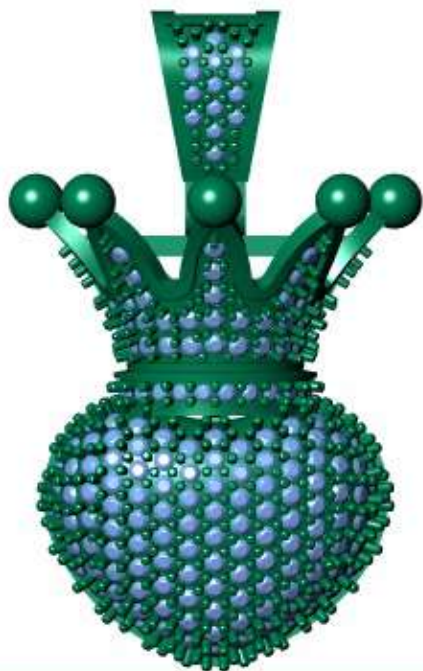

	Diamond Round	Diamond
	1.00 X 1.00	613 2.29tw

Down

Perspective

5 gm

Finger

Side View

Update Save Report

	Diamond Round		Diamond	
	1.00 X 1.00	115	0.43tw	
	1.16 X 1.16	1	0.006tw	
	1.12 X 1.12	1	0.005tw	
	1.50 X 1.50	10	0.13tw	
	1.04 X 1.04	23	0.10tw	

Command:

Perspective Through Finger Side View Looking Down

Looking Down

Perspective

Update Save Report

	Diamond Round	Dia
	1.00 X 1.00	40
	1.20 X 1.20	143

Through Finger

35.64