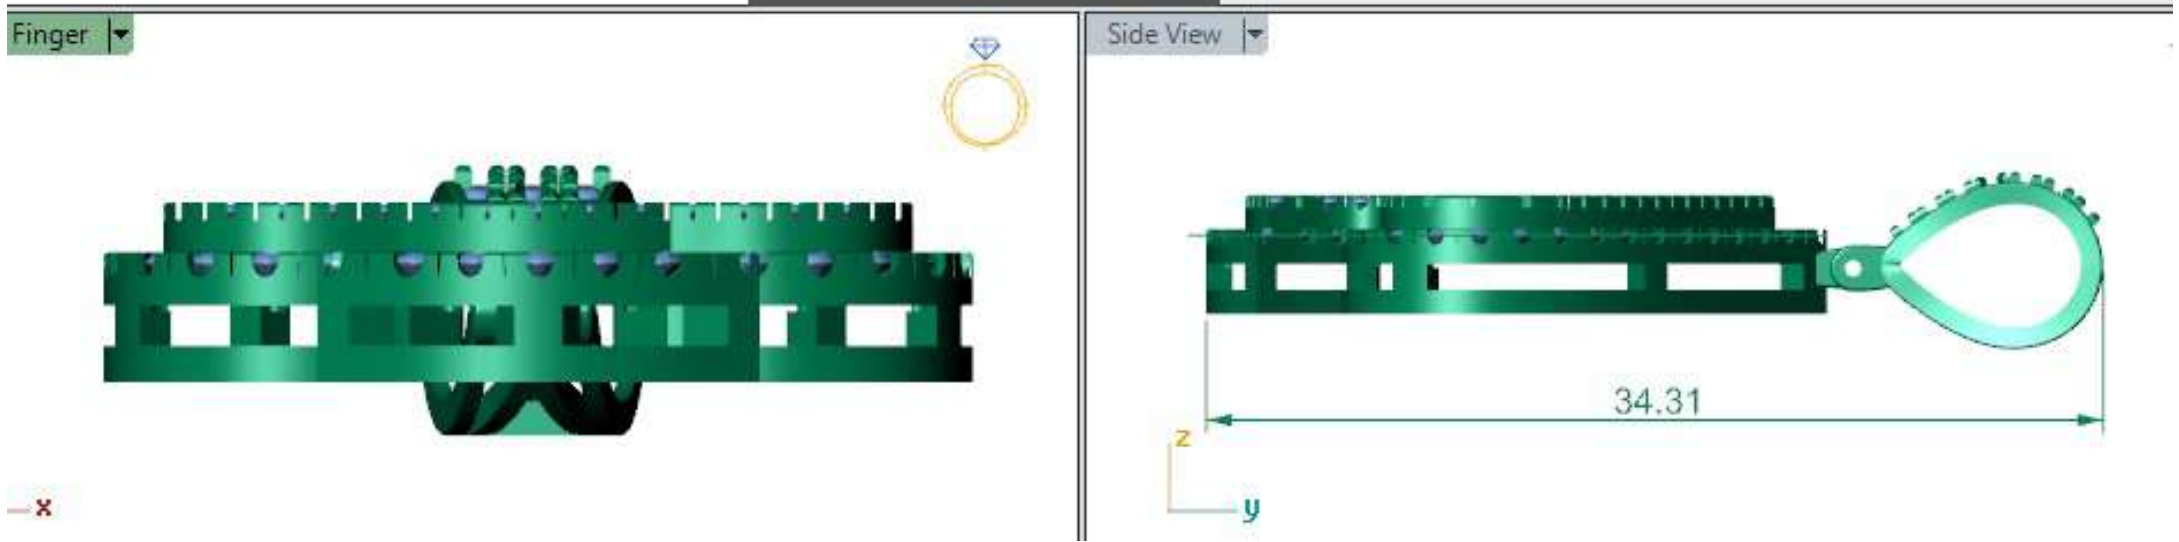

	Diamond Round	Diamond
	1.00 X 1.00	320 1.19tw ▶

ough Finger ▾

Update ▶

Save Report ▶

Diamond Round	Diamond	
1.20 X 1.20	83	0.54tw ▶
1.00 X 1.00	101	0.38tw ▶

Working Down

Perspective

Update Save Report