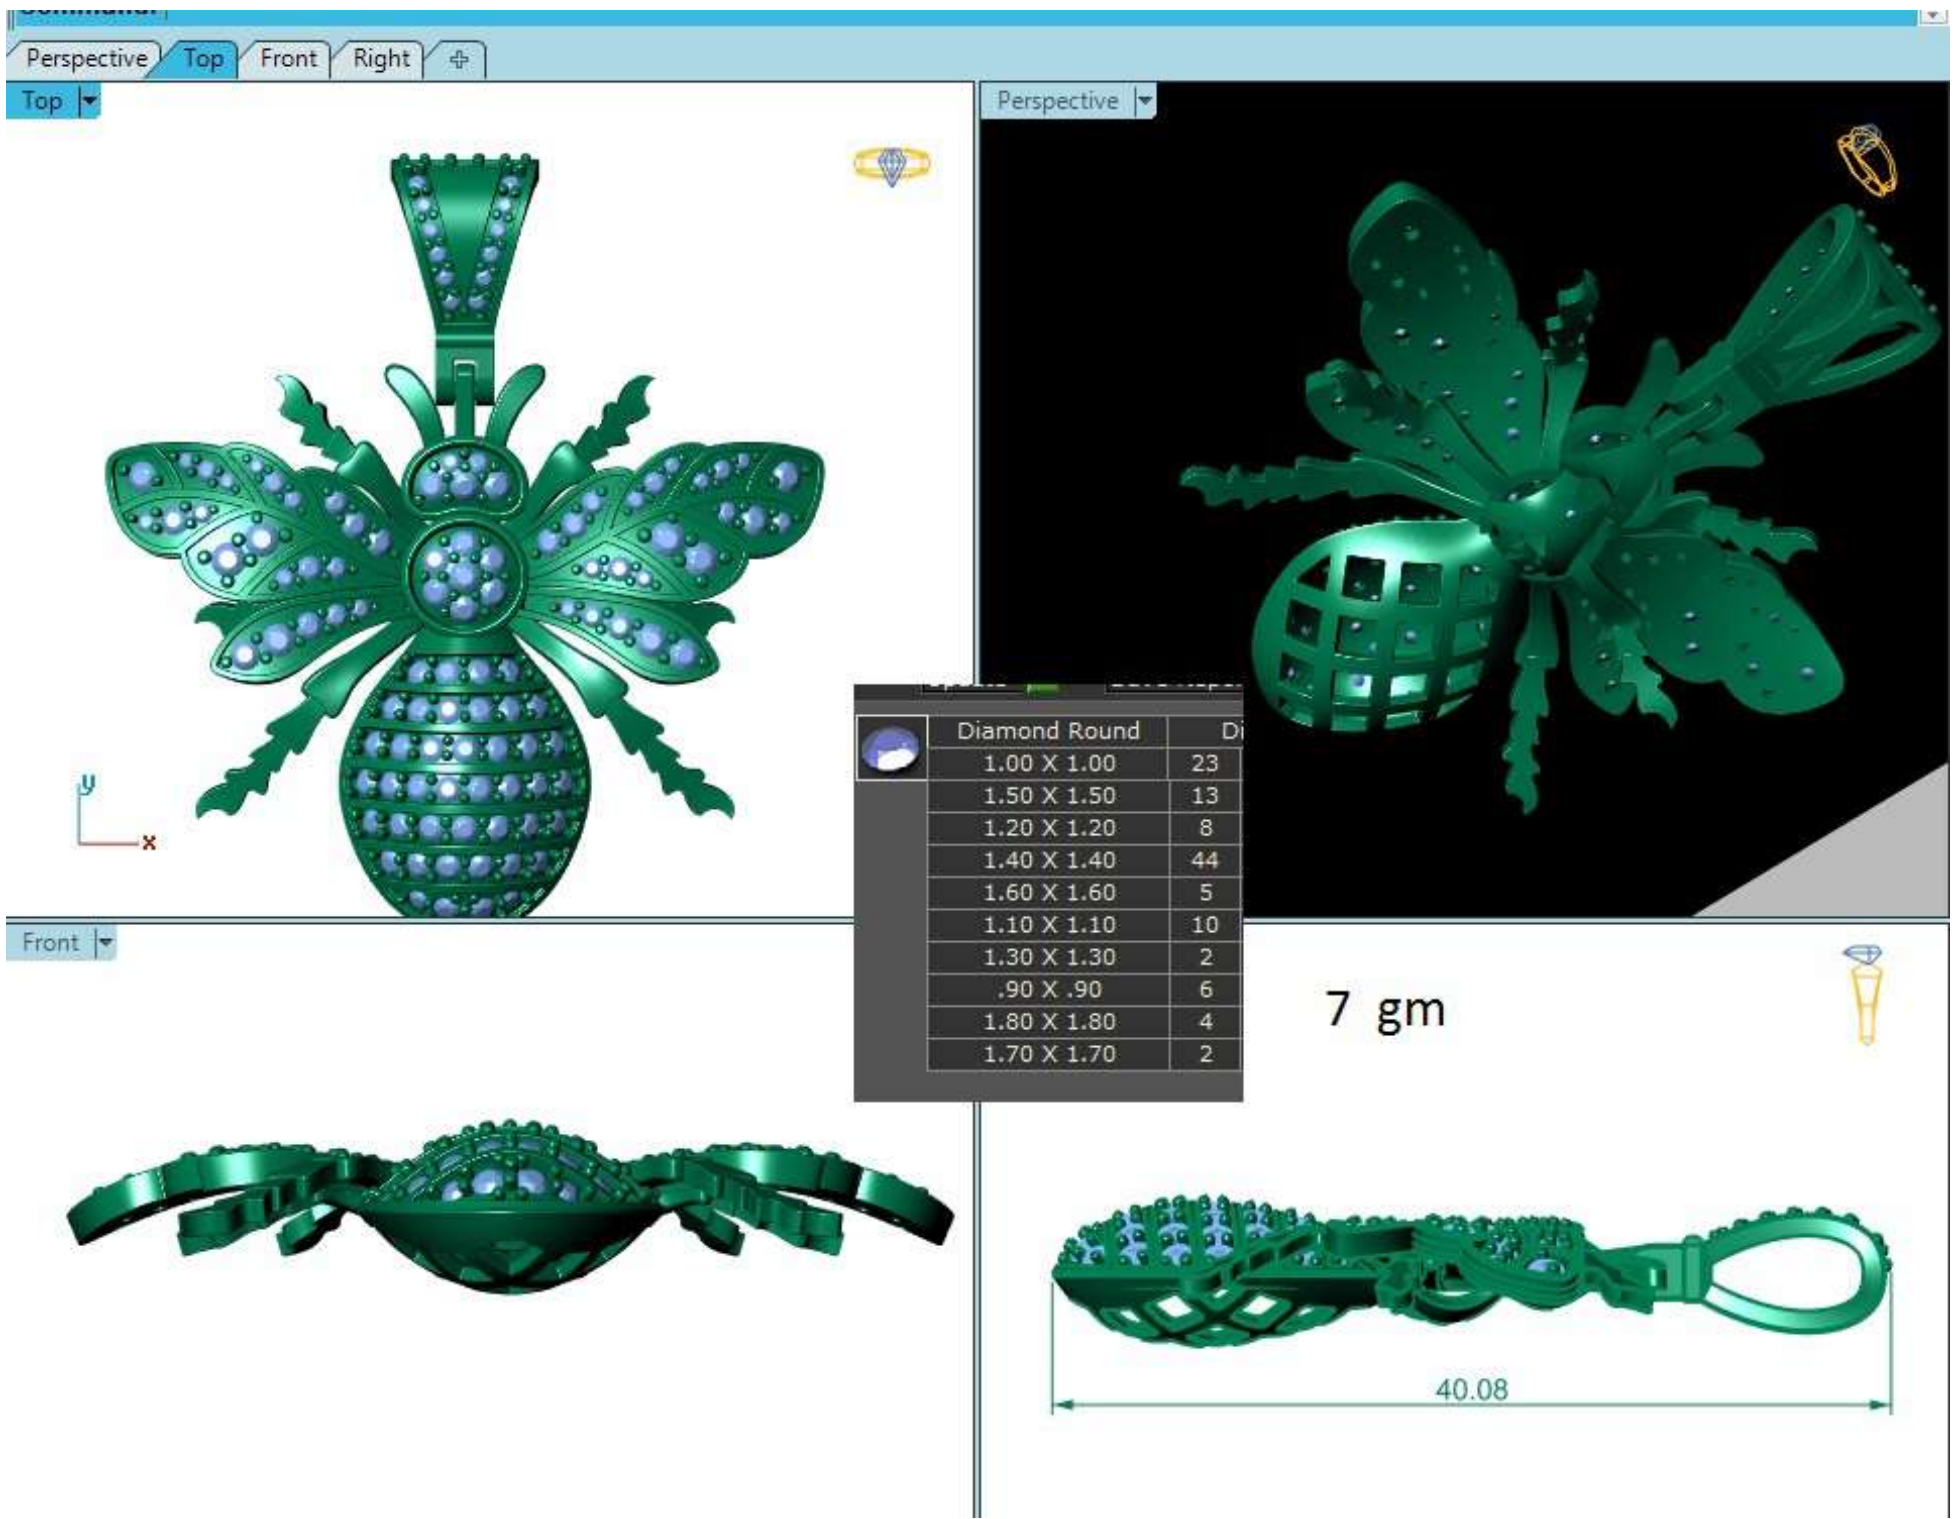

Perspective

Update Save Report

Diamond Round	D
1.00 X 1.00	116
1.10 X 1.10	63
1.30 X 1.30	7
1.20 X 1.20	13

Front

50.22

29.69

Looking Down ▾

Perspective ▾