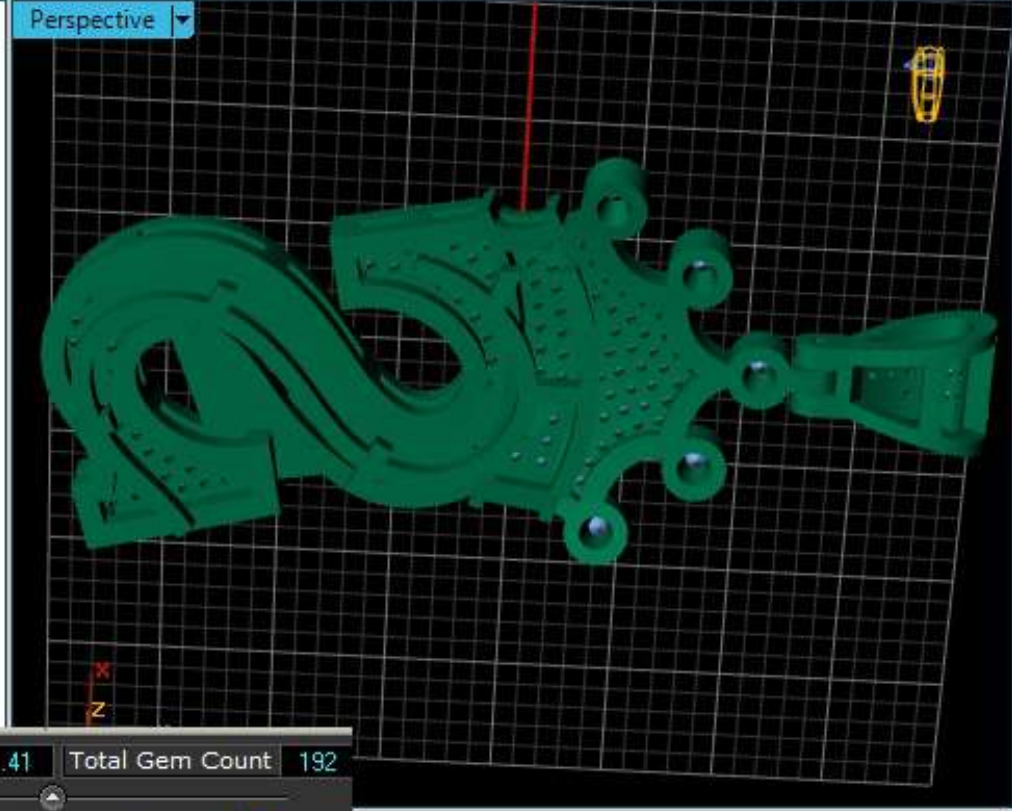

Finger ▾

w ▾

-x

Perspective

27 MM

	Round	Diamond	
	1.10 X 1.10	17	0.08tw ▶
	Princess	Diamond	
	1.40 X 1.40	15	0.15tw ▶
	Round	Diamond	
	2.00 X 2.00	24	1.20tw ▶
	Round	Diamond	
	1.20 X 1.20	8	0.05tw ▶

Z

	Round	Diamond	
	2.00 X 2.00	22	0.66tw 
	2.20 X 2.20	28	1.12tw 

Perspective Through Finger Side View Looking Down

Perspective

Through Finger

Side View

62.72

Update		Save Report
	Diamond Round	Dia
	1.00 X 1.00	311
	1.20 X 1.20	108

Total Gem Weight .41    Total Gem Count 192

Update    Save Report

	Diamond Round		Diamond	
	.80 X .80	187	0.36tw	
	1.40 X 1.40	5	0.05tw	

Looking Down

Perspective

Update Save Report

Diamond Round	
1.70 X 1.70	5
1.00 X 1.00	71
1.30 X 1.30	12
1.20 X 1.20	37