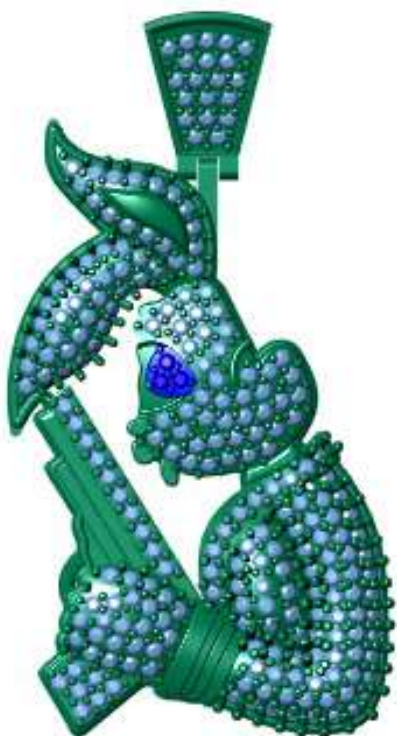

Side V

Finger ▾

Z  
y

76MM 3 INCH

**JEWELRY DESIGN**

Total Gem Weight: .50    Total Gem Count: 104

Update [▶]    Save Report [▶]

	Round	Diamond	
	1.00 X 1.00	60	0.22tw [▶]
	1.20 X 1.20	1	0.007tw [▶]
	1.10 X 1.10	42	0.21tw [▶]
	2.50 X 2.50	1	0.06tw [▶]

Perspective ▾

	Round	Diamond	
	1.00 X 1.00	1256	4.69tw ▶
	1.40 X 1.40	109	1.12tw ▶

Update Save Report

	Diamond Round	Diamond
	1.00 X 1.00	658 2.46tw

40mm

Active Through Finger Side View Looking Down

Looking Down

Perspective

7 gm

Update Save Report

	Diamond Round	Diamond
	1.00 X 1.00	240 0.90tw

Through Finger

Looking Down

Perspective

Through Finger