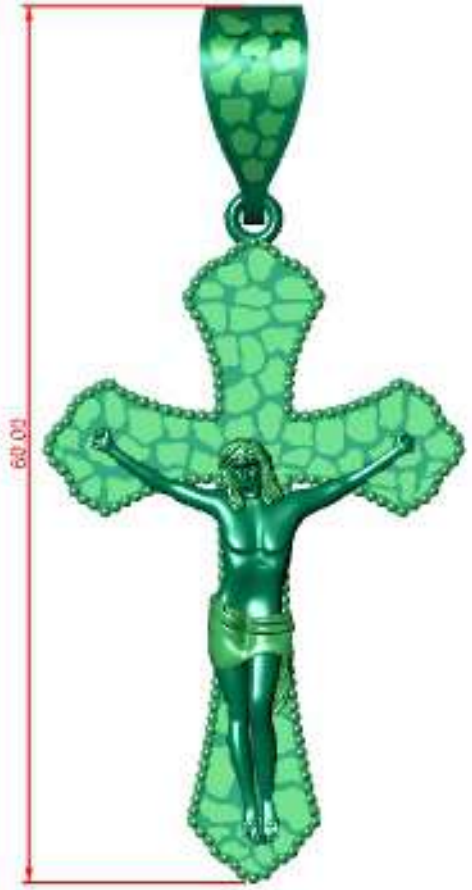

Perspective ▾

	Round	Diamond
	1.00 X 1.00	134 0.50tw ▶

Perspective

Round	Diamond	
5.00 X 5.00	1	0.47tw
2.20 X 2.20	38	1.52tw
2.00 X 2.00	8	0.24tw

Perspective ▾

	Round	Diamond
	1.00 X 1.00	159 0.59tw 

Perspective ▾

Round	Diamond	
1.00 X 1.00	87	0.32tw
1.20 X 1.20	5	0.033tw
1.10 X 1.10	5	0.025tw
.90 X .90	18	0.049tw
1.40 X 1.40	6	0.06tw
2.00 X 2.00	1	0.030tw

Perspective ▾

Round	Diamond	
1.00 X 1.00	66	0.25tw ▶
1.10 X 1.10	27	0.13tw ▶
1.20 X 1.20	15	0.10tw ▶
1.20 X 1.20	6	0.038tw ▶
1.40 X 1.40	6	0.06tw ▶
1.30 X 1.30	7	0.06tw ▶

er ▾

Perspective ▾

Side View ▾

own ▾

Perspective ▾

39 mm

finger ▾

	Round	Diamond	
	1.00 X 1.00	127	0.47tw ▶
	1.20 X 1.20	2	0.013tw ▶
	.90 X .90	35	0.10tw ▶