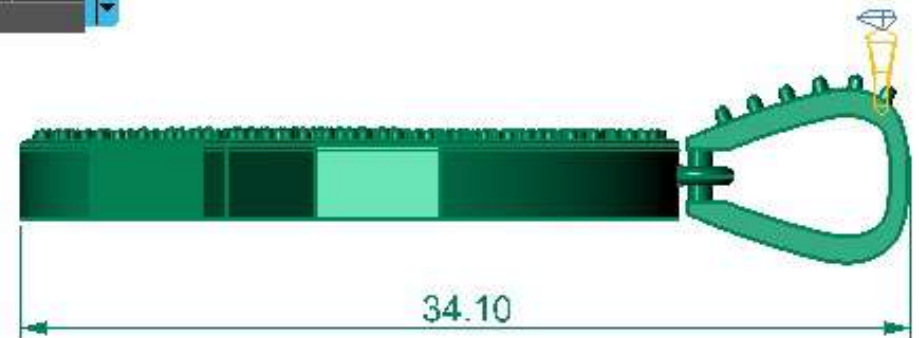

Update Save Report

	Round	Diamond	
	1.10 X 1.10	94	0.47tw
	1.00 X 1.00	36	0.13tw

Second dimension point:  
Dimension location ( Vertical Horizontal ):

Command:

Looking Down ▾

Perspective ▾

Through Finger ▾

	Diamond Round	D
	1.00 X 1.00	141