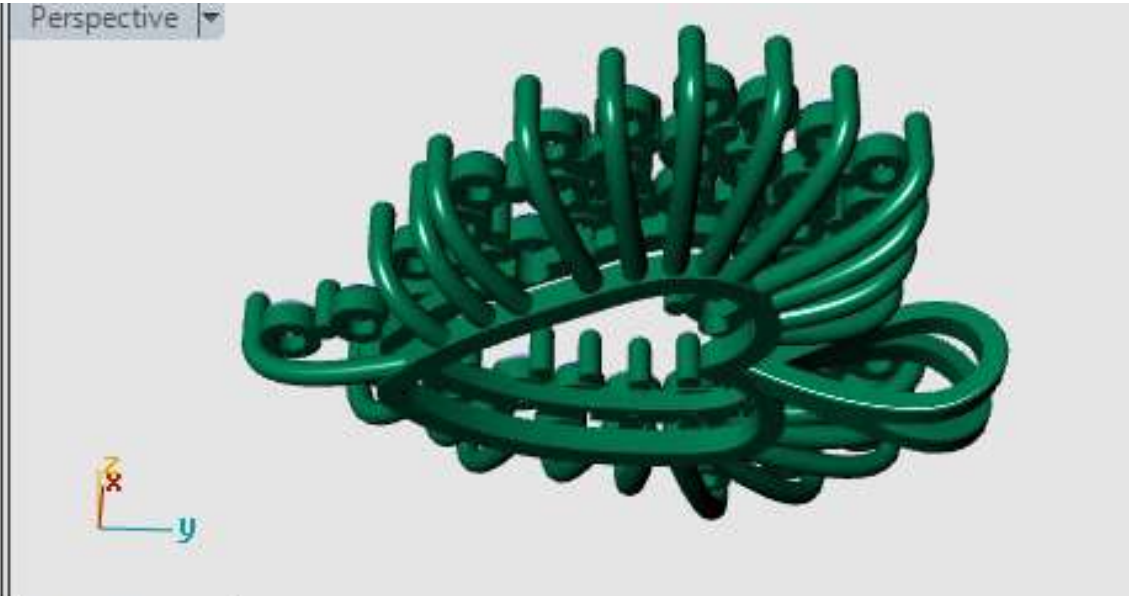

	Princess	Dia
	2.00 X 2.00	70

Through Finger

Side View

Down ▾

Perspective ▾

-x

Round	D
1.40 X 1.40	32
1.10 X 1.10	26
1.20 X 1.20	44
1.30 X 1.30	34
1.33 X 1.33	4
1.50 X 1.50	40
1.00 X 1.00	21
1.60 X 1.60	6
1.70 X 1.70	4
1.80 X 1.80	2
2.40 X 2.40	75

Finger ▾

w ▾

-x

Perspective

27 MM

	Round	Diamond	
	1.10 X 1.10	17	0.08tw ▶
	Princess	Diamond	
	1.40 X 1.40	15	0.15tw ▶
	Round	Diamond	
	2.00 X 2.00	24	1.20tw ▶
	Round	Diamond	
	1.20 X 1.20	8	0.05tw ▶

Z

	Round	Diamond	
	2.00 X 2.00	22	0.66tw 
	2.20 X 2.20	28	1.12tw 

Perspective Through Finger Side View Looking Down

Perspective

Through Finger

Side View

62.72

Update		Save Report
	Diamond Round	Dia
	1.00 X 1.00	311
	1.20 X 1.20	108

Total Gem Weight .41    Total Gem Count 192