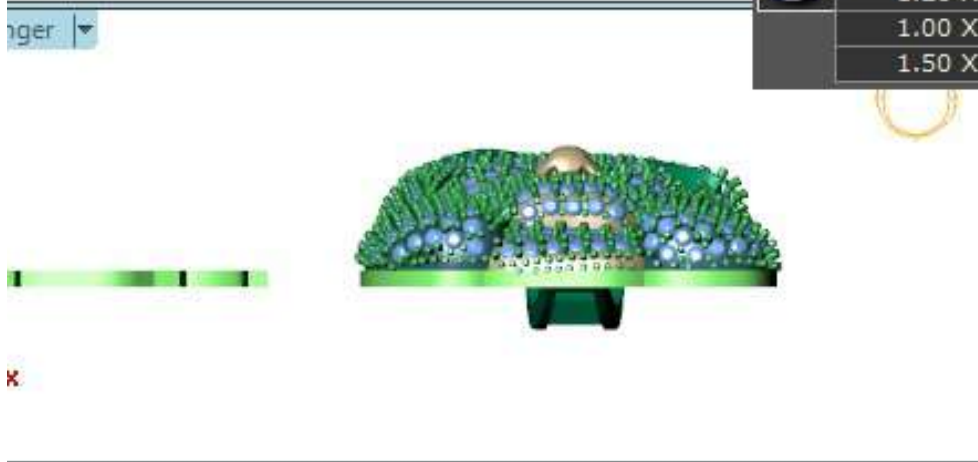

Perspective

	Round	Diamond	
	1.00 X 1.00	34	0.13tw ▶
	1.50 X 1.50	143	1.80tw ▶
	2.00 X 2.00	171	5.11tw ▶

Diamond Round	Diamond	
1.20 X 1.20	347	2.26tw ▶
1.00 X 1.00	71	0.27tw ▶
1.50 X 1.50	2	0.025tw ▶

	Round	Diamond	
	1.00 X 1.00	68	0.25tw ▶
	2.00 X 2.00	2	0.06tw ▶
	1.40 X 1.40	40	0.41tw ▶