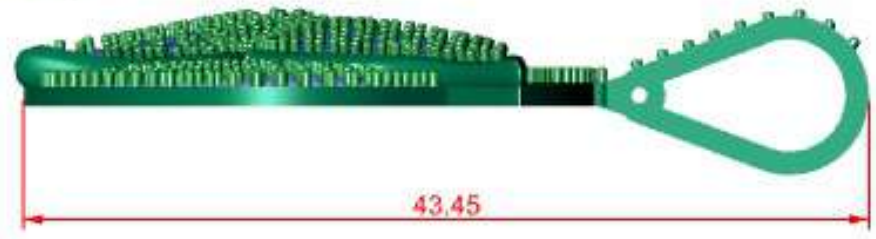

x

51.09

x  
y  
z

Round	Diamond	
1.00 X 1.00	179	0.67tw ▶
1.10 X 1.10	1	0.005tw ▶
1.20 X 1.20	1	0.007tw ▶

ing Down ▾

Perspective ▾

gh Finger ▾

Round	Diamond	
1.20 X 1.20	16	0.10tw ▶
1.00 X 1.00	597	2.23tw ▶

ting Down ▾

Perspective ▾

ugh Finger ▾

Round	Diamond	
1.10 X 1.10	1	0.005tw ▶
1.20 X 1.20	1	0.007tw ▶
1.00 X 1.00	167	0.62tw ▶
1.50 X 1.50	2	0.025tw ▶

	Round 1.00 X 1.00	Diamond 484 1.81tw	
---	----------------------	-----------------------	---