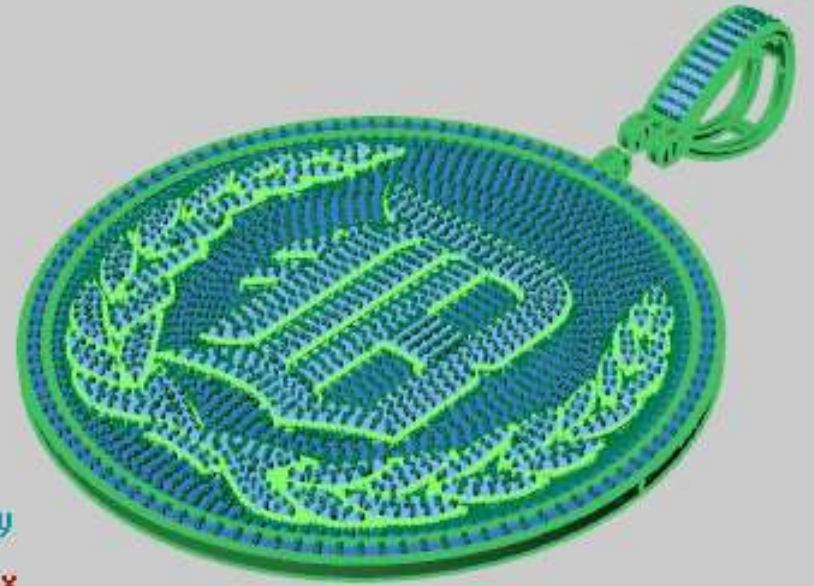

Side V

Finger ▾

Z  
y

76MM 3 INCH

**JEWELRY DESIGN**

Total Gem Weight: .50    Total Gem Count: 104

Update [▶]    Save Report [▶]

	Round	Diamond	
	1.00 X 1.00	60	0.22tw [▶]
	1.20 X 1.20	1	0.007tw [▶]
	1.10 X 1.10	42	0.21tw [▶]
	2.50 X 2.50	1	0.06tw [▶]

Perspective ▾

	Round	Diamond	
	1.00 X 1.00	1256	4.69tw ▶
	1.40 X 1.40	109	1.12tw ▶

Update Save Report

	Diamond Round	Diamond
	1.00 X 1.00	658 2.46tw

40mm

Active Through Finger Side View Looking Down

Looking Down