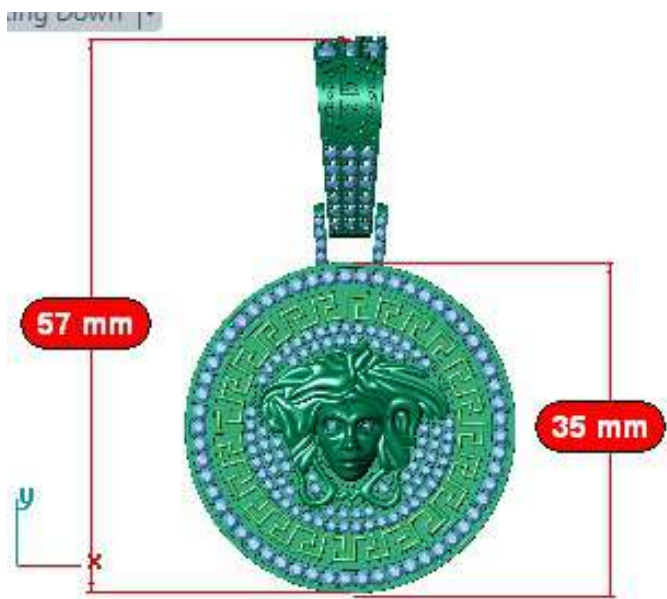

er ▾

48.06

Perspective ▾

Round	Diamond	
1.00 X 1.00	70	0.26tw ▶
1.20 X 1.20	498	3.24tw ▶

x

x

Perspective ▾

Round	Diamond
1.00 X 1.00	170 0.63tw ▶
1.20 X 1.20	152 0.99tw ▶

z

x

z

y

Perspective

Round	Diamond
1.40 X 1.40	30 0.31tw ▶
1.20 X 1.20	103 0.67tw ▶

	Round	Diamond	
	1.00 X 1.00	188	0.70tw ▶
	1.30 X 1.30	1	0.008tw ▶

Top ▾

19.87

Perspective ▾

19.87

Perspective ▾

	Round	Diamond	
	1.10 X 1.10	19	0.09tw ▶
	1.00 X 1.00	208	0.78tw ▶
	1.20 X 1.20	129	0.84tw ▶

lenth 25 mm

5.5 gm silver

	Diamond Round	Diamond
	.80 X .80	140 0.28tw

Total Gem Weight 1.92 Total Gem Count 170

Update Save Report

	Round	Diamond	
	1.50 X 1.50	6	0.08tw
	1.40 X 1.40	3	0.031tw
	1.30 X 1.30	3	0.025tw
	1.60 X 1.60	63	0.97tw
	1.00 X 1.00	3	0.011tw
	1.20 X 1.20	78	0.51tw
	1.10 X 1.10	8	0.040tw
	2.30 X 2.30	3	0.14tw
	2.20 X 2.20	3	0.12tw