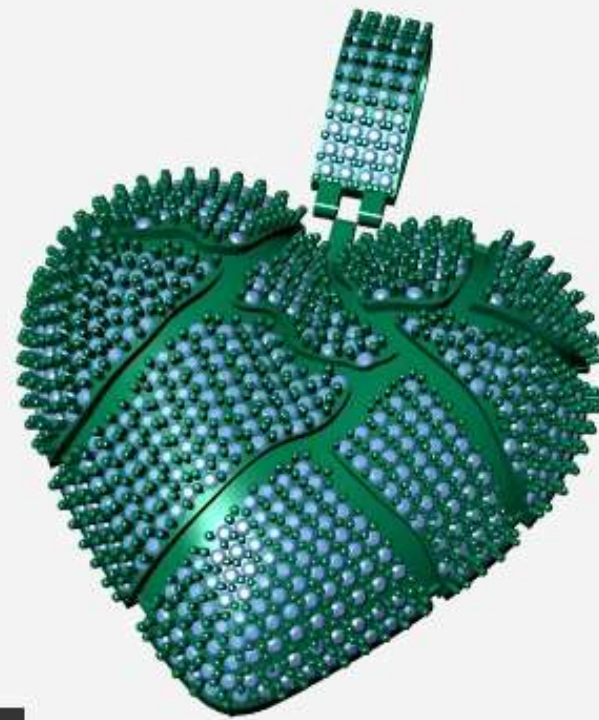

Looking Down

8 gm

Perspective

Through Finger

Update Save Rep

	Diamond Round	
	1.20 X 1.20	2
	1.30 X 1.30	48
	1.10 X 1.10	2
	1.00 X 1.00	188
	1.50 X 1.50	3

48.08

Looking Down

Perspective

Update

Save Report

	Diamond Round	Diamond	
	.90 X .90	108	0.29tw
	.90 X .90	402	1.22tw
	1.00 X 1.00	1	0.004tw

Through Finger

8 GM SILVER

Looking Down Through Finger Side View Perspective

Looking Down

Perspective

Update Save Report

	Diamond Round	Diam	
	1.20 X 1.20	261	1
	1.00 X 1.00	4	0.0

Through Finger

Side View

n ▾

Perspective ▾

ger ▾