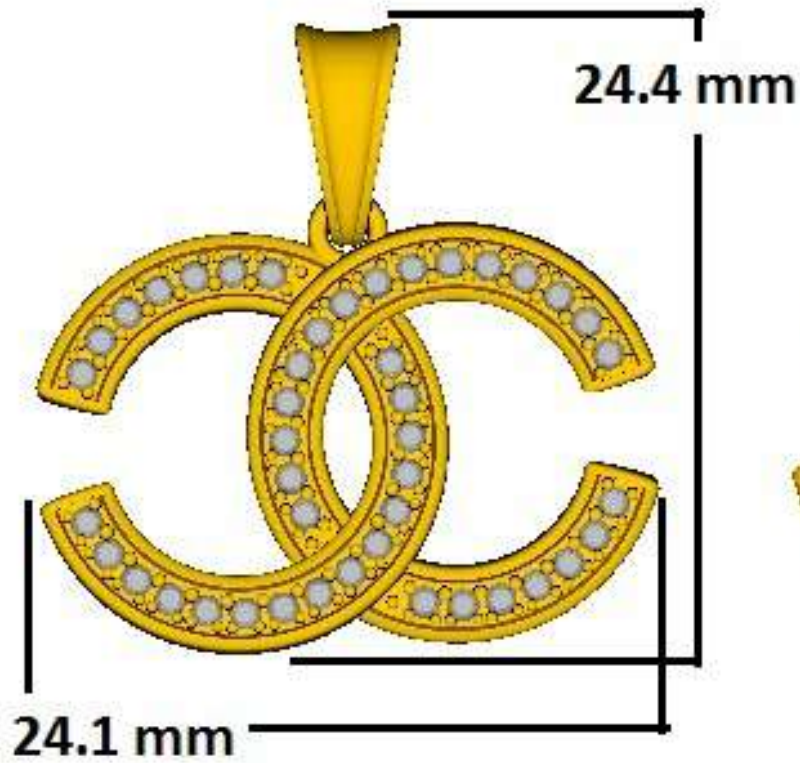

High Finger

x

z

Perspective ▾

Round  
1.00 X 1.00

Diamond  
441 1.65tw ▶

6.9 gms in silver

Diameter	Number
0.90	110
1.00	32
1.05	15
1.10	48
1.5	8
1.55	8
1.90	8
1.9	1
2.00	16
2.20	16
2.30	1
3.00	1
4.80	1

RD	
Diameter	Number
1.40	24
1.50	9

**PRI = 2.3 MM = 48 PCS**

Perspective ▾

	Diamond Round	Diamond	
	.90 X .90	52	0.14tw ▶
	1.00 X 1.00	32	0.12tw ▶
	1.20 X 1.20	37	

Diameter	Number
1.30	44

**4.6 gms in silver**

	Diamond Round 1.00 X 1.00	Diamond 393 1.47tw
---	------------------------------	-----------------------

Perspective ▾

Round	Diamond	
1.00 X 1.00	173	0.65tw ▶
2.50 X 2.50	5	0.29tw ▶

	Round	Diamond	
	1.50 X 1.50	20	0.25tw ▶
	2.00 X 2.00	1	0.030tw ▶

Perspective ▾

Round	Diamond
1.20 X 1.20	120   0.78tw ▶

45.56

Perspective ▾

	Round	Diamond
	1.00 X 1.00	286 1.07tw ▶

Round		Diamond	
1.20 X 1.20	244	1.59tw	▶
1.40 X 1.40	2	0.021tw	▶
1.00 X 1.00	113	0.42tw	▶