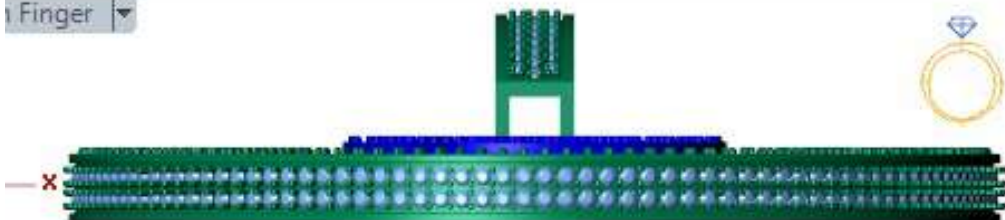

Z
x

Total Gem Weight **2.83** Total Gem Count **112**

Update ▶ Save Report ▶

	Round	Diamond	
	1.90 X 1.90	108	2.77tw ▶
	1.70 X 1.70	1	0.018tw ▶
	1.80 X 1.80	1	0.022tw ▶
	1.50 X 1.50	1	0.013tw ▶
	1.30 X 1.30	1	0.008tw ▶

Side V

Finger ▾