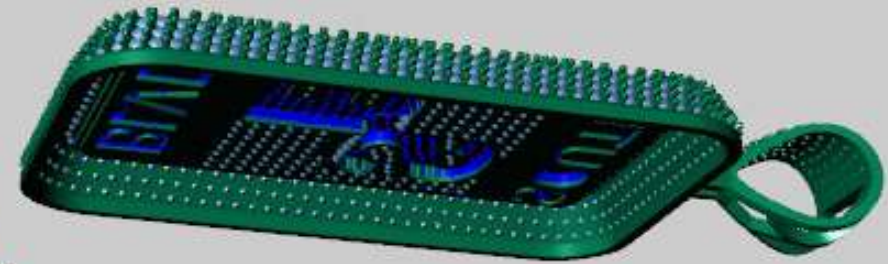

Through Finger

57 MM

40 MM

Down ▾

Perspective ▾

	Round	Diamond	
	1.00 X 1.00	493	1.84tw ▶
	.90 X .90	278	0.92tw ▶
	1.10 X 1.10	120	

-x

Finger ▾