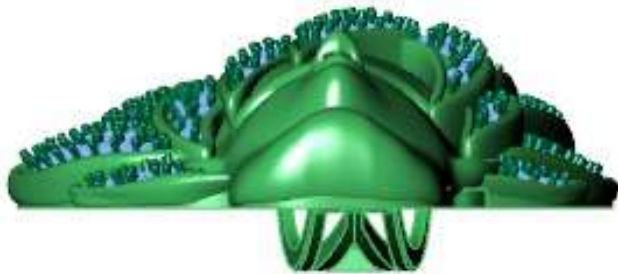

Round	Diamond
	1.00 X 1.00	290 1.08tw