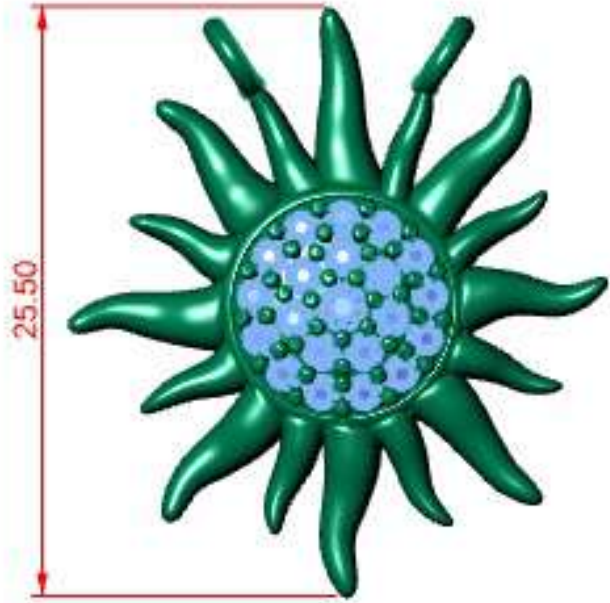

	Diamond Round 1.00 X 1.00	Diamond 393 1.47tw
---	------------------------------	-----------------------

Perspective ▾

Round	Diamond	
1.00 X 1.00	173	0.65tw ▶
2.50 X 2.50	5	0.29tw ▶

	Round	Diamond	
	1.50 X 1.50	20	0.25tw ▶
	2.00 X 2.00	1	0.030tw ▶

Perspective ▾

Round	Diamond
1.20 X 1.20	120   0.78tw ▶

45.56

Perspective ▾

	Round	Diamond
	1.00 X 1.00	286 1.07tw ▶

Round		Diamond	
1.20 X 1.20	244	1.59tw	▶
1.40 X 1.40	2	0.021tw	▶
1.00 X 1.00	113	0.42tw	▶