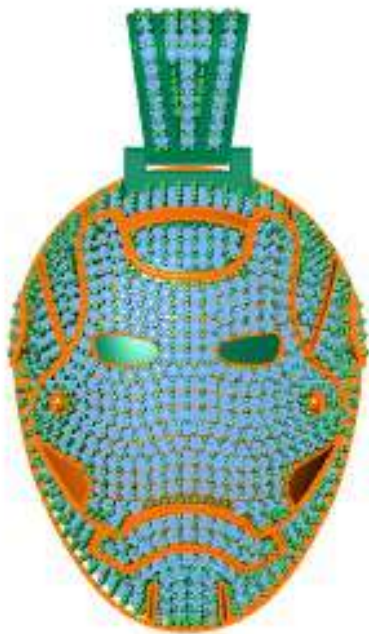

	Round	Diamond	
	1.00 X 1.00	635	2.37tw ▶
	1.20 X 1.20	22	0.14tw ▶

own

Perspective

x

nger

	Diamond Round	Diamond	
	1.20 X 1.20	463	3.01tw ▶
	1.00 X 1.00	70	0.26tw ▶
	2.00 X 2.00	3	0.09tw ▶

x

70.31

Perspective ▾

	Round	Diamond
	1.00 X 1.00	533 1.99tw ▶

through finger | Side view | Looking Down

Perspective

er

	Round	Diamond
	1.20 X 1.20	342 2.22tw

Perspective

	Round 1.00 X 1.00	Diamond 514 1.92tw
---	----------------------	-----------------------

through finger | side view | Looking Down

Perspective

	Round	Diamond
	1.00 X 1.00	290 1.08tw

er ▾

	Round	Diamond	
	1.00 X 1.00	157	0.59tw ▶
	1.20 X 1.20	93	0.60tw ▶

Perspective ▾

Round	Diamond
1.00 X 1.00	619   2.31tw ▶