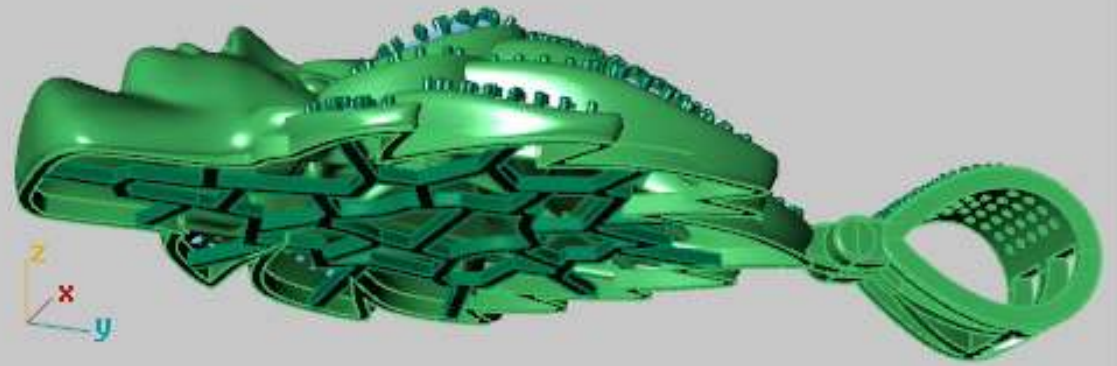

Perspective