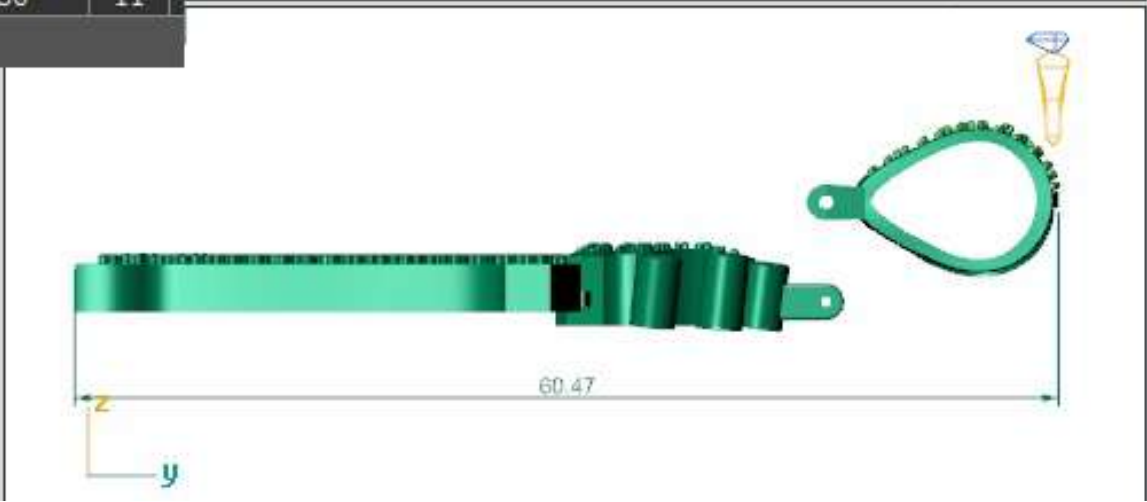

Update Save Report

Round	Dia
1.20 X 1.20	171
1.00 X 1.00	96
1.50 X 1.50	11