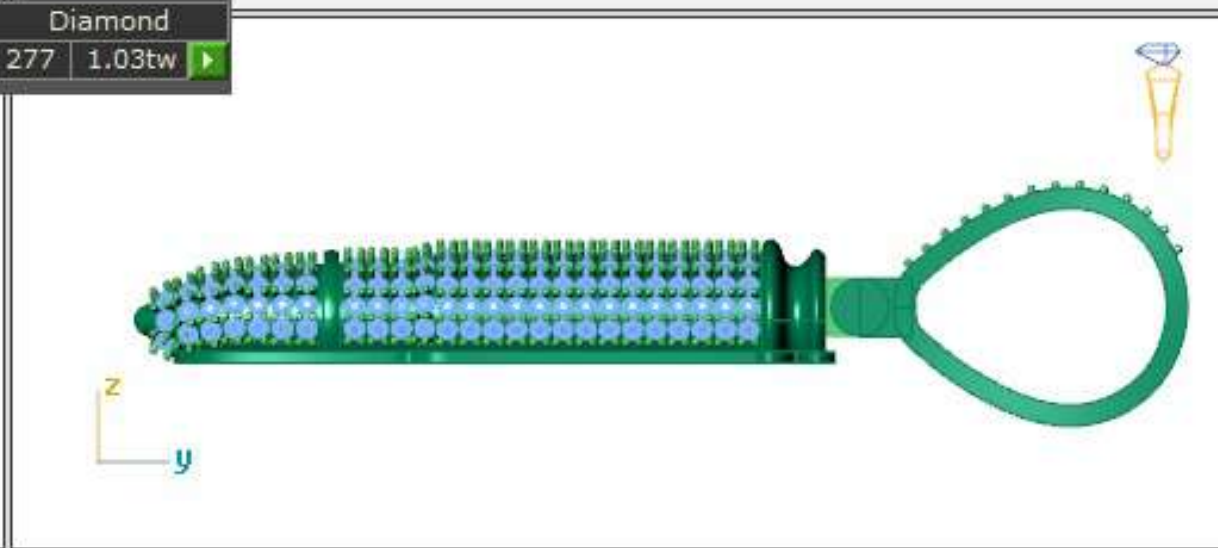

	Round	Diamond	
	1.20 X 1.20	2	0.013tw ▶
	1.00 X 1.00	323	1.21tw ▶
	Baguette Straight	Diamond	
	1.20 X .80	93	0.61tw ▶

ough Finger ▾

Side View ▾

x z

y

	Round	Diamond
	1.00 X 1.00	277 1.03tw ▶

	Diamond Round		Diamond
	1.00 X 1.00	110	0.41tw ▶
	1.20 X 1.20	124	0.81tw ▶