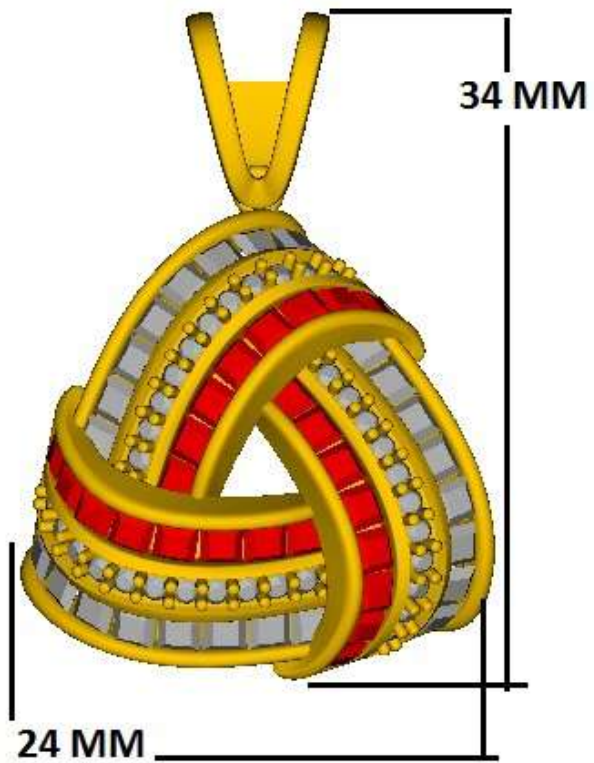

High Finger

x

z

Perspective ▾

Round  
1.00 X 1.00

Diamond  
441 1.65tw ▶

6.9 gms in silver

Diameter	Number
0.90	110
1.00	32
1.05	15
1.10	48
1.5	8
1.55	8
1.90	8
1.9	1
2.00	16
2.20	16
2.30	1
3.00	1
4.80	1

RD	
Diameter	Number
1.40	24
1.50	9

**PRI = 2.3 MM = 48 PCS**

Perspective ▾

	Diamond Round	Diamond	
	.90 X .90	52	0.14tw ▶
	1.00 X 1.00	32	0.12tw ▶
	1.20 X 1.20	37	

Diameter	Number
1.30	44

**4.6 gms in silver**

	Diamond Round 1.00 X 1.00	Diamond 393 1.47tw
---	------------------------------	-----------------------

Perspective ▾

Round	Diamond	
1.00 X 1.00	173	0.65tw ▶
2.50 X 2.50	5	0.29tw ▶

	Round	Diamond	
	1.50 X 1.50	20	0.25tw ▶
	2.00 X 2.00	1	0.030tw ▶

Perspective ▾

Round	Diamond
1.20 X 1.20	120   0.78tw ▶

45.56

Perspective ▾

	Round	Diamond
	1.00 X 1.00	286 1.07tw ▶

Round		Diamond	
1.20 X 1.20	244	1.59tw	▶
1.40 X 1.40	2	0.021tw	▶
1.00 X 1.00	113	0.42tw	▶