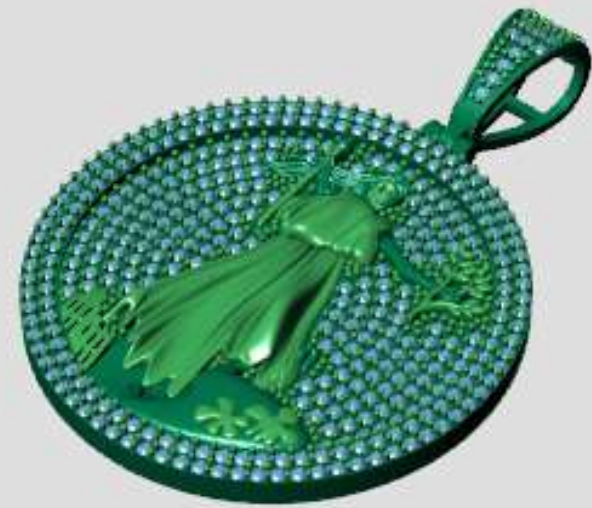

Diamond Round	Di
1.00 X 1.00	18
1.50 X 1.50	6
1.80 X 1.80	2
2.00 X 2.00	43
1.70 X 1.70	51

48.50

Update		Save Report
	Diamond Round	Di
	1.20 X 1.20	6
	1.00 X 1.00	201
	Diamond Marquise	Di
	5.00 X 2.50	29

Perspective Top Front Right

Update Save Report

	Round	D
	.90 X .90	2
	1.00 X 1.00	153
	1.10 X 1.10	167
	1.20 X 1.20	3
	1.40 X 1.40	5

Perspective ▾

Round  
1.20 X 1.20

Diamond  
352 2.29tw ▶

54.36

n ▾

Perspective ▾

ger ▾

Diamond Round  
2.00 X 2.00

Diamond  
29 0.87tw ▶

Perspective ▾

Round	Diamond
1.10 X 1.10	166 0.82tw ▶

Perspective ▾

Round	Diamond	
1.20 X 1.20	12	0.08tw ▶
1.30 X 1.30	65	0.54tw ▶

er ▾

48.06

Perspective ▾

Round	Diamond	
1.00 X 1.00	70	0.26tw ▶
1.20 X 1.20	498	3.24tw ▶

x

x

Perspective ▾

Round	Diamond
1.00 X 1.00	170 0.63tw ▶
1.20 X 1.20	152 0.99tw ▶