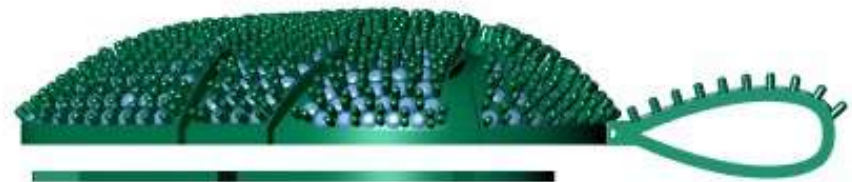

Perspective

Update

Save Report

	Diamond Round	Diamond	
	.90 X .90	108	0.29tw
	.90 X .90	402	1.22tw
	1.00 X 1.00	1	0.004tw

Through Finger

8 GM SILVER

Looking Down Through Finger Side View Perspective

Looking Down