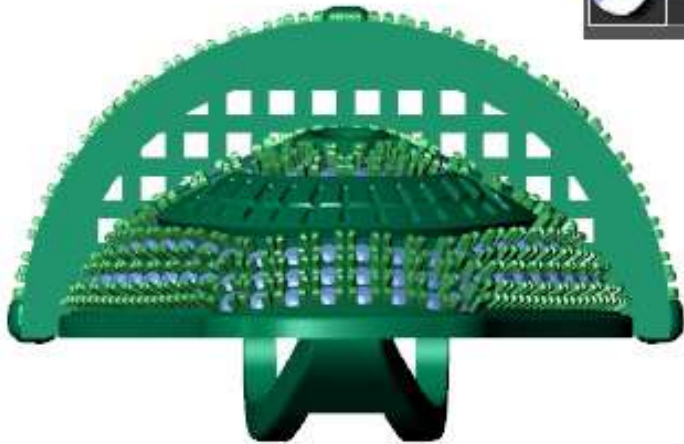

Down

Perspective

Finger

	Round	Diamond
	2.50 X 2.50	2 0.12tw ▶
	1.25 X 1.25	91 0.67tw ▶
	1.50 X 1.50	71 0.89tw ▶

through finger | side view | Looking Down

Perspective

Round	Diamond
1.00 X 1.00	290 1.08tw

16gm

Down ▾

Perspective ▾

-x

Finger ▾

	Diamond Round 1.20 X 1.20	Diamond 247 1.61tw ▶
	Diamond Cushion 7.00 X 5.00	Diamond 2 2.18tw ▶

-x

Perspective ▾

	Round	Diamond	
	1.20 X 1.20	2	0.013tw ▶
	1.00 X 1.00	341	1.27tw ▶
	1.50 X 1.50	3	0.038tw ▶
	1.30 X 1.30	4	0.033tw ▶

z  
y

51.09

Perspective ▾

	Round	Diamond	
	4.00 X 4.00	1	0.24tw ▶
	1.00 X 1.00	78	0.29tw ▶
	1.20 X 1.20	18	0.12tw ▶
	1.40 X 1.40	3	0.031tw ▶

Perspective ▾

Round	Diamond	
1.00 X 1.00	91	0.34tw ▶
1.20 X 1.20	118	0.77tw ▶
1.30 X 1.30	2	0.016tw ▶