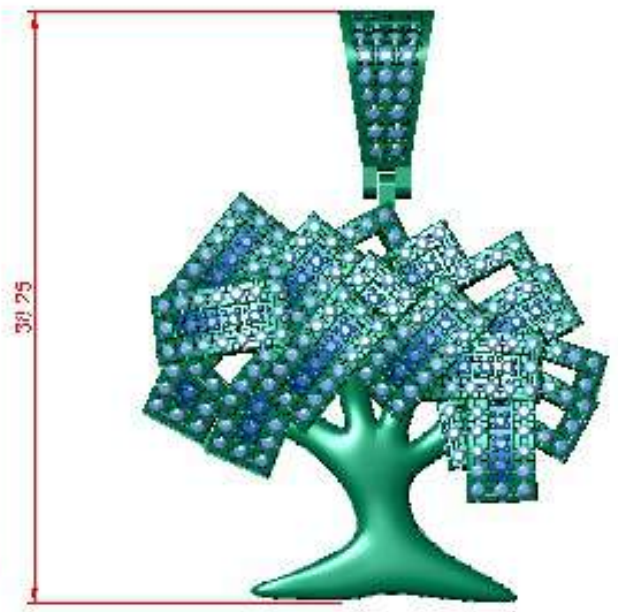

Perspective ▾

8 GM SILVER

Total Gem Weight		.78	Total Gem Count	356
Update		▶	Save Report	
	Diamond Round		Diamond	
	.80 X .80	156	0.30tw	▶
	.80 X .80	200	0.48tw	▶

Through Finger ▾

Down ▾

Perspective ▾

Total Gem Weight .76    Total Gem Count 198