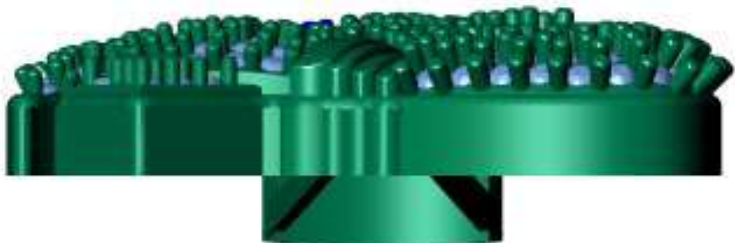

Perspective

7 gm

Update Save Report

	Diamond Round	Diamond
	1.00 X 1.00	240 0.90tw

Through Finger

Looking Down

Perspective

Through Finger