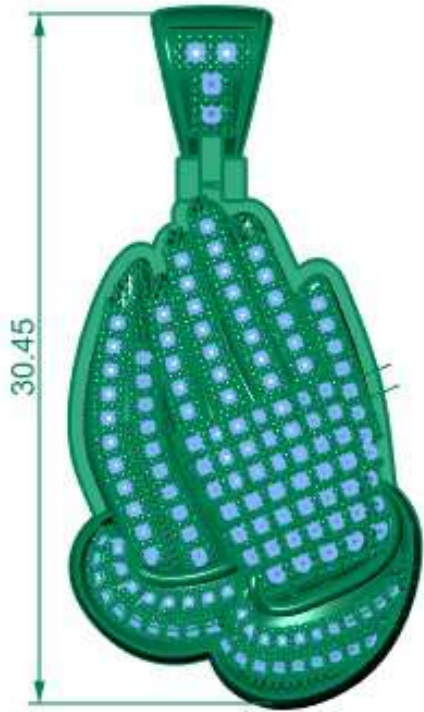

Perspective ▾

Round	Diamond
1.20 X 1.20	120   0.78tw ▶

45.56

Perspective ▾

	Round	Diamond
	1.00 X 1.00	286 1.07tw ▶

Round		Diamond	
1.20 X 1.20	244	1.59tw	▶
1.40 X 1.40	2	0.021tw	▶
1.00 X 1.00	113	0.42tw	▶

Perspective

	Round	Diamond	
	1.20 X 1.20	9	0.06tw ▶
	1.00 X 1.00	219	0.82tw ▶

Down ▾

Perspective ▾

-x

### 5.12 GM SILVER

Finger ▾

	Diamond Round	Diamond	
	1.00 X 1.00	4	0.015tw ▶
	.80 X .80	140	0.33tw ▶

king Down ▾

Perspective ▾

ough Finger ▾

8.36 silver

Update Save Report

	Diamond Round	Diamond
	1.00 X 1.00	370 1.38tw

Down ▾

Perspective ▾

h Finger ▾

Update ▶ Save Report ▶

	Diamond Oval 6.00 X 4.00	Diamond 1   0.36tw ▶
	Diamond Heart 3.50 X 3.50	Diamond 1   0.15tw ▶
	Diamond Round 1.20 X 1.20	Diamond 1   0.007tw ▶