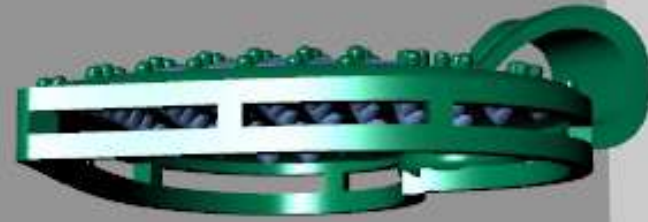

1.4 - 15  
1.6 - 8  
1.8 - 8  
2.0 - 10  
2.2 - 11  
2.3 - 4  
2.4 - 1

---

57/1.57cts

Gold weight - 13.5gms

Active / Through Finger / Side view / Looking Down

Looking Down

Perspective

Update Save Report