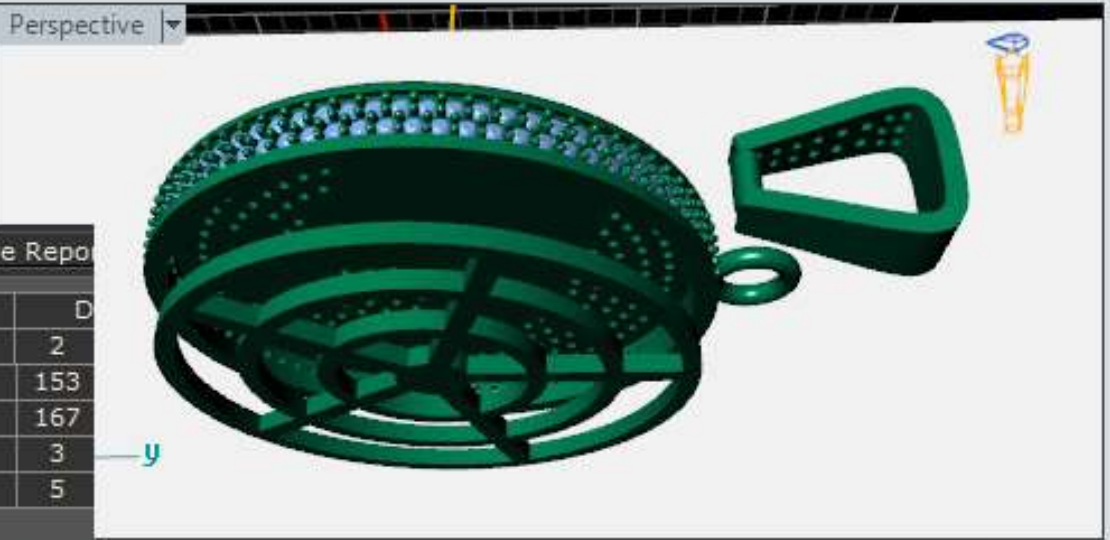

Perspective Top Front Right