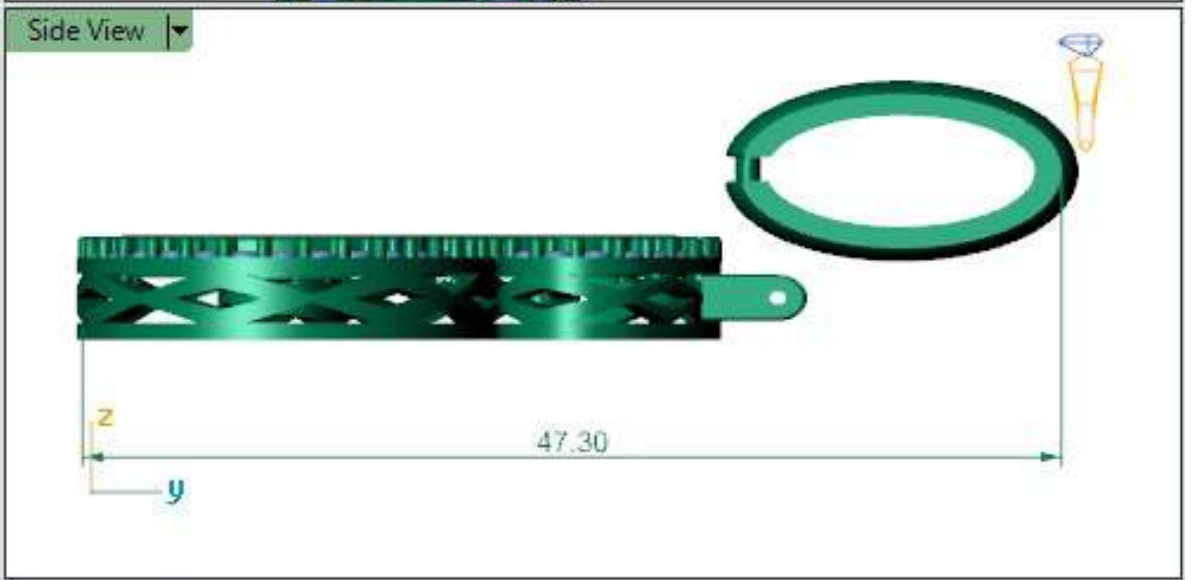

Through Finger Side View Looking Down

Update Save Report

Round	Dia
1.20 X 1.20	171
1.00 X 1.00	96
1.50 X 1.50	11

48 mm

13.0 gm silver w.t

GEM REPORTER			
Total Gem Weight	3.43	Total Gem Count	644
Update		Save Report	
Diamond Round	Diamond		
1.00 X 1.00	23	0.09tw	
1.20 X 1.20	173	1.12tw	
1.30 X 1.30	3	0.025tw	
1.40 X 1.40	1	0.010tw	
.90 X .90	9	0.025tw	
1.10 X 1.10	435	2.15tw	