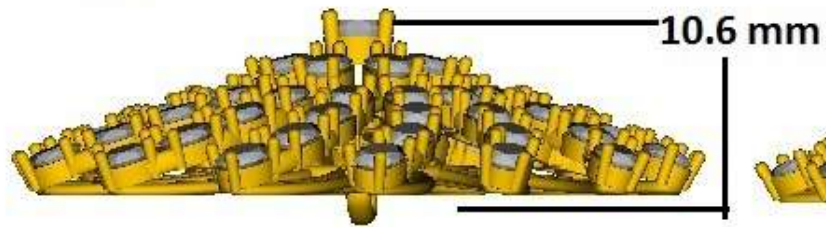

9.5 gms in silver wt

Oval = 4x3 mm = 67 Pcs
5x4 mm = 1 Pcs (Center)