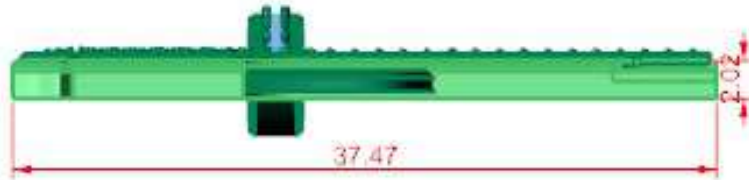

ger ▾

Command:

Perspective Through Finger Side View Looking Down

Looking Down

Perspective

Through Finger

Update Save Report

	Diamond Round	Diamond	View
	1.10 X 1.10	320	1.5
	1.00 X 1.00	47	0.1