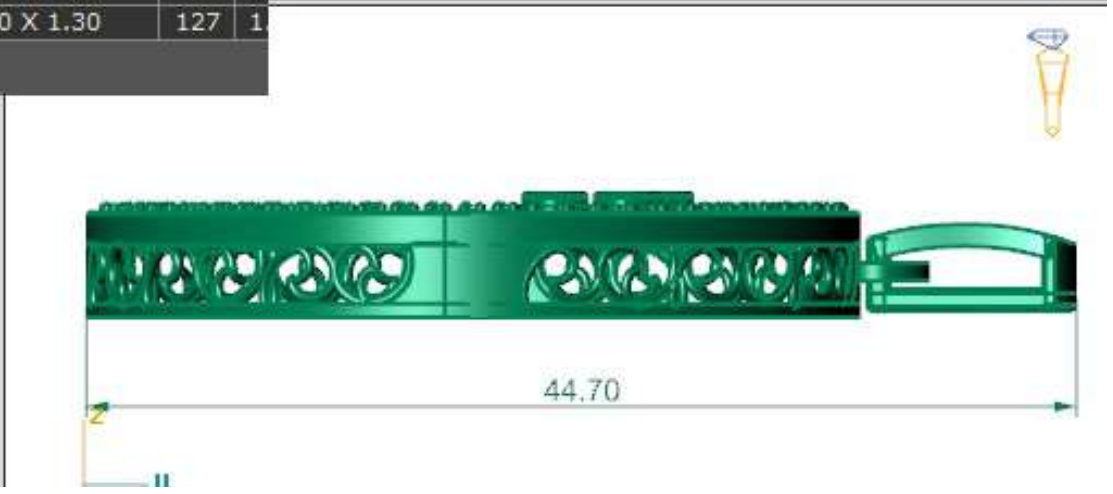

Update Save Report

	Round	Diamond	
	1.00 X 1.00	406	1.52tw

Looking Down Through Finger Side View Perspective

Looking Down

Perspective

Update Save Report

Through Finger

	Diamond Round	Dia
	1.00 X 1.00	549
	1.20 X 1.20	34

53.47

Perspective Top Front Right

Update Save Report

	Round	Diam	
	2.20 X 2.20	3	0
	2.00 X 2.00	2	0
	1.30 X 1.30	127	1

rown

Perspective

-x

Update Save Report