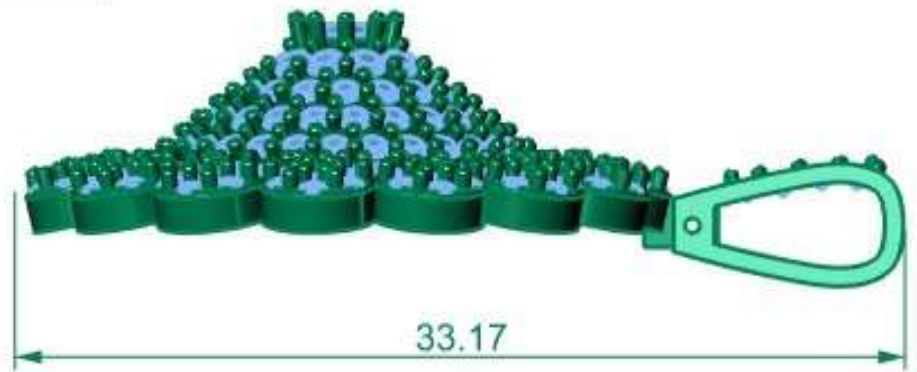

-x

Update Save Report

Diamond Round	Dia
1.20 X 1.20	102
1.00 X 1.00	2
1.15 X 1.15	105
1.40 X 1.40	10
3.00 X 3.00	1

Finger

4 gm silver