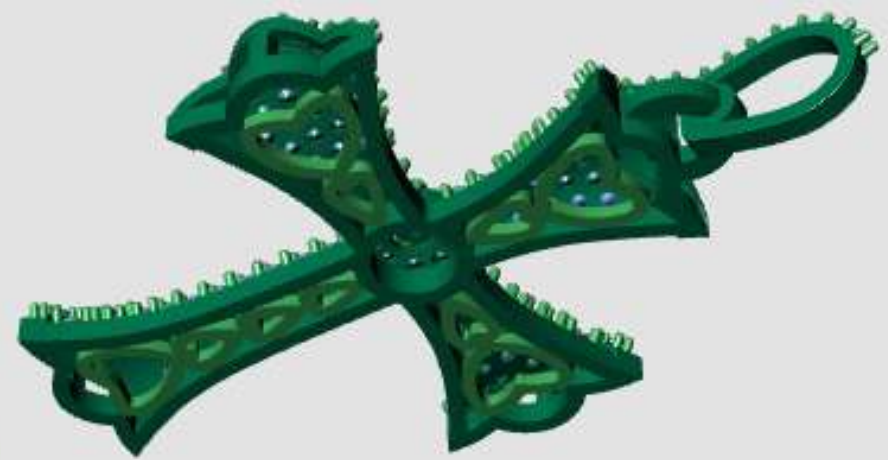

-x

51 mm

Perspective ▾

	Round	Diamond	
	1.00 X 1.00	16	0.06tw ▶
	1.20 X 1.20	50	0.33tw ▶
	1.40 X 1.40	15	0.15tw ▶
	1.50 X 1.50	52	0.66tw ▶
	1.10 X 1.10	3	0.015tw ▶
	1.30 X 1.30	39	0.32tw ▶
	2.50 X 2.50	1	0.06tw ▶