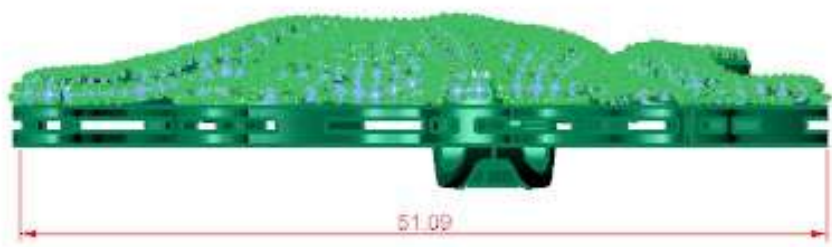

Right ▾

g Down ▾

x

Perspective ▾

x  
y  
z

h Finger ▾

Silver wth 12gm

	Diamond Round	Diamond
	1.00 X 1.00	506 1.89tw ▶
	1.30 X 1.30	1 0.008tw ▶