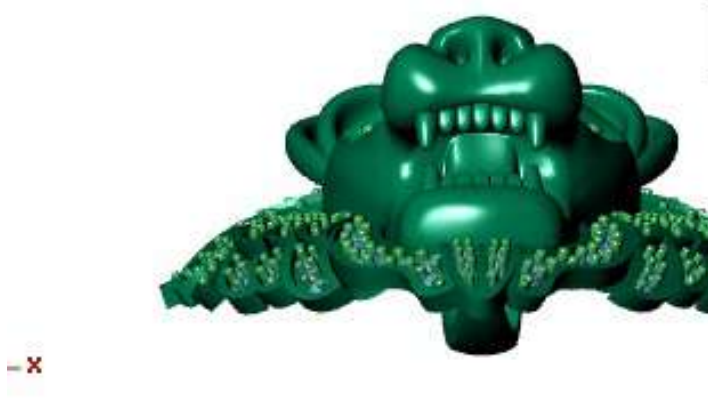

Down

Perspective

Finger

	Round	Diamond
	2.50 X 2.50	2 0.12tw ▶
	1.25 X 1.25	91 0.67tw ▶
	1.50 X 1.50	71 0.89tw ▶

through finger | side view | Looking Down

Perspective

Round	Diamond
1.00 X 1.00	290 1.08tw

16gm

Down ▾

Perspective ▾

-x

Finger ▾

	Diamond Round 1.20 X 1.20	Diamond 247 1.61tw ▶
	Diamond Cushion 7.00 X 5.00	Diamond 2 2.18tw ▶

-x

Perspective ▾

	Round	Diamond	
	1.20 X 1.20	2	0.013tw ▶
	1.00 X 1.00	341	1.27tw ▶
	1.50 X 1.50	3	0.038tw ▶
	1.30 X 1.30	4	0.033tw ▶