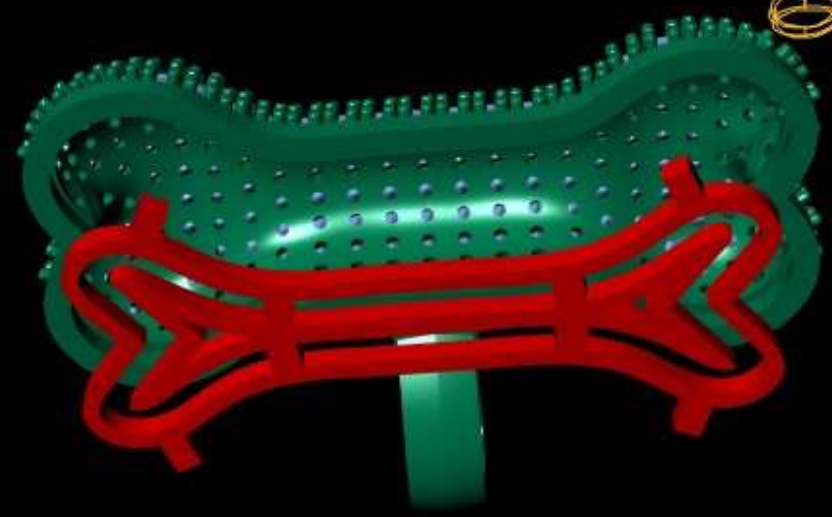

Perspective

7 gm

Update Save Report

	Diamond Round	Diamond
	1.00 X 1.00	240 0.90tw

Through Finger

Looking Down

Perspective

Through Finger

Side View

	Diamond Cushion 9.00 X 7.00	Diamond 1	2.75tw	
	Diamond Round 1.00 X 1.00	Diamond 329	1.23tw	
	Diamond Princess 1.20 X 1.20 1.50 X 1.50	Diamond 7 18	0.07tw 0.38tw	 

**9.5 gm**

50.37

Perspective Through Finger Side View Looking Down

Looking Down

4.7 gm

Perspective

Through Finger

Update		Save Report	
	Diamond Round	Diamond	
	1.00 X 1.00	260	0.97tw

28.67

Side View

18.76

Looking Down

Perspective

Through Finger

Side View

Update Save Report

	Diamond Round	Diamond
	1.00 X 1.00	408 1.52tw

Perspective Top Front Right

Top