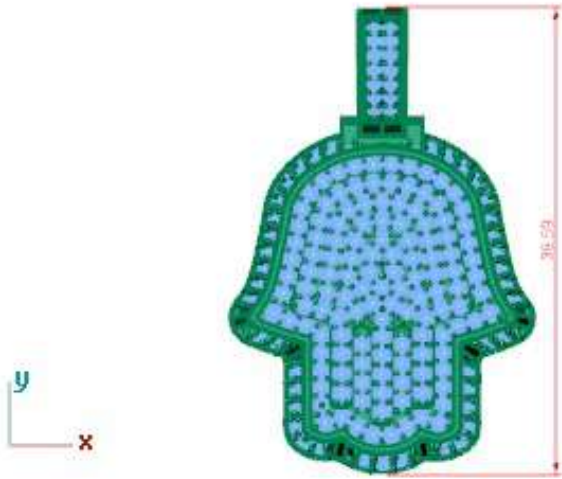

Perspective

	Round	Diamond	
	1.20 X 1.20	9	0.06tw ▶
	1.00 X 1.00	219	0.82tw ▶

Down ▾

Perspective ▾

-x

### 5.12 GM SILVER

Finger ▾

	Diamond Round	Diamond	
	1.00 X 1.00	4	0.015tw ▶
	.80 X .80	140	0.33tw ▶

king Down ▾

Perspective ▾

ough Finger ▾

8.36 silver

Update Save Report

	Diamond Round	Diamond
	1.00 X 1.00	370 1.38tw

Down ▾

Perspective ▾

h Finger ▾

Update ▶ Save Report ▶

	Diamond Oval 6.00 X 4.00	Diamond 1   0.36tw ▶
	Diamond Heart 3.50 X 3.50	Diamond 1   0.15tw ▶
	Diamond Round 1.20 X 1.20	Diamond 1   0.007tw ▶

Perspective Through Finger Side view Looking Down

Looking Down

Perspective

Through Finger

	Diamond Round	Diamond	
	1.00 X 1.00	14	0.05tw ▶
	1.30 X 1.30	259	2.13tw ▶

Down ▾

-x

1.65 gm