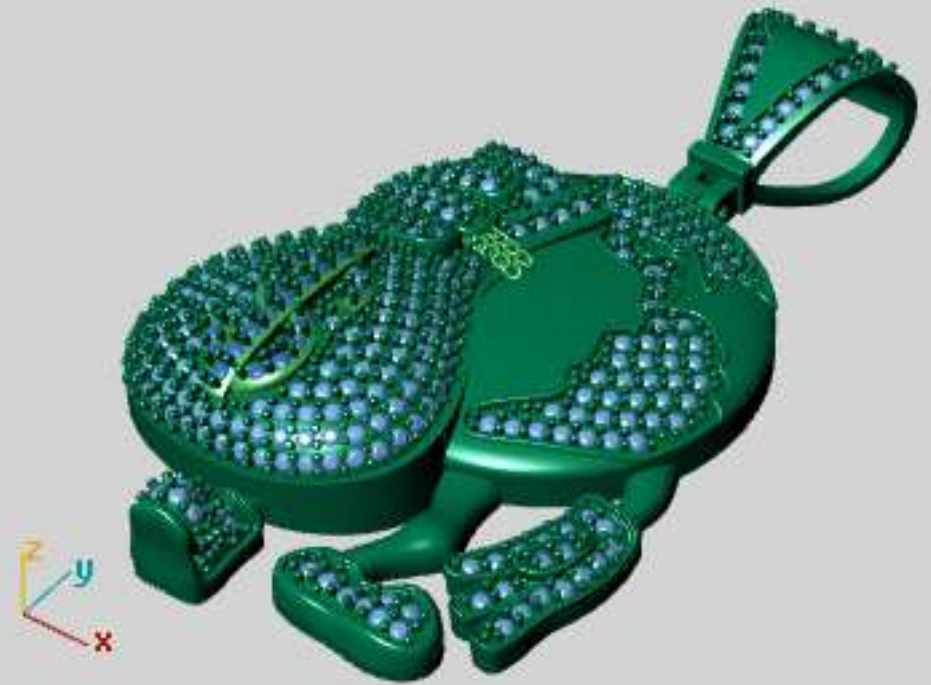

Perspective ▾