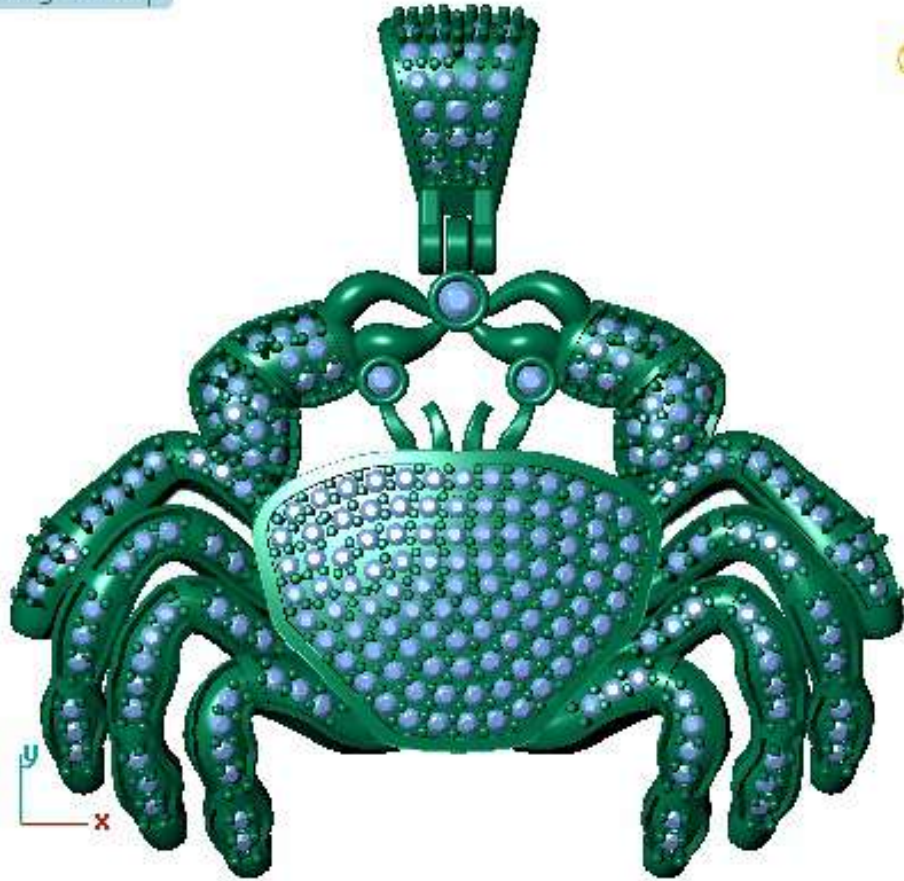

Looking Down

Perspective

Through Finger

Side View

Update Save Report

	Diamond Round	Diamond
	1.00 X 1.00	408 1.52tw

Perspective Top Front Right

Top

Perspective

Update Save Report

Diamond Round	D
1.00 X 1.00	116
1.10 X 1.10	63
1.30 X 1.30	7
1.20 X 1.20	13

Front

50.22

29.69

Looking Down ▾

Perspective ▾

Through Finger ▾

Diamond Round	D
1.12 X 1.12	1
1.16 X 1.16	1
1.00 X 1.00	237
1.30 X 1.30	2
1.70 X 1.70	1

37.55

Command:

Perspective Top Front Right

Top

Perspective

Update Save Report