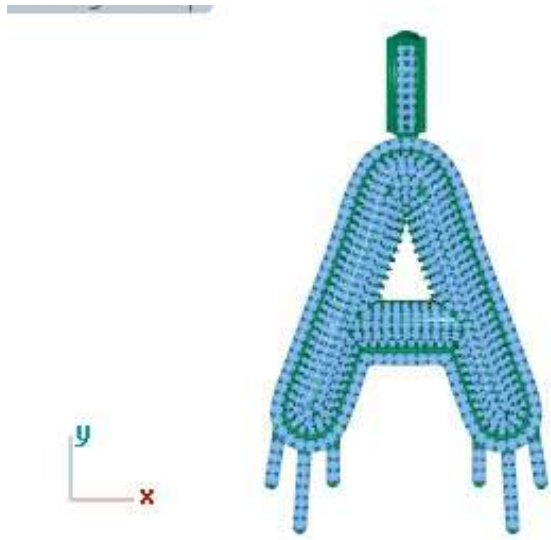

Update Save Report

	Round	Dia
	1.20 X 1.20	121
	1.00 X 1.00	397

Through Finger ▾