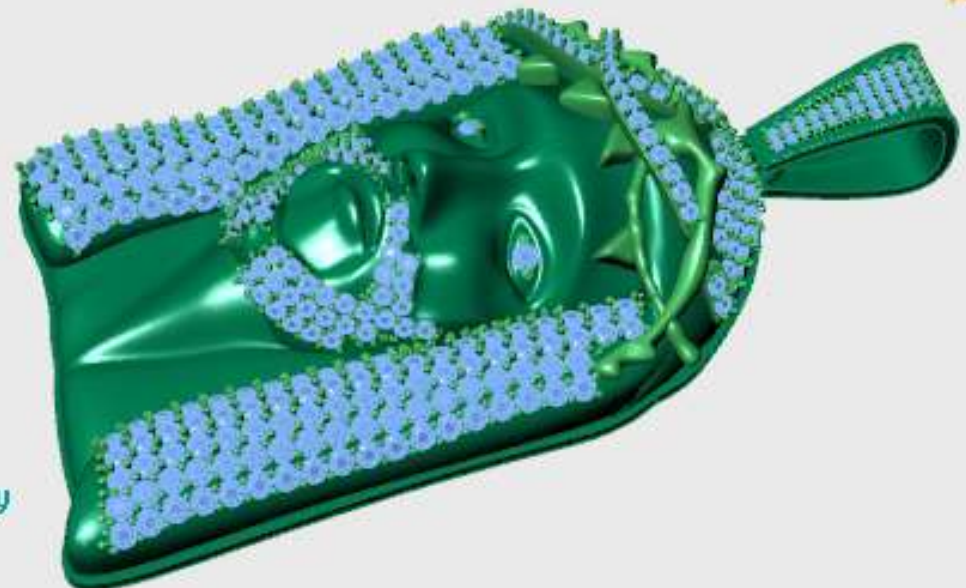

Perspective ▾

Round	Diamond	
1.00 X 1.00	373	1.39tw ▶
2.00 X 2.00	3	0.09tw ▶
1.30 X 1.30	1	0.008tw ▶

Perspective

er

	Round	Diamond
	1.00 X 1.00	722 2.70tw

58.47

	Round	Diamond
	1.00 X 1.00	211 0.79tw ▶

through finger | side view | Perspective

Perspective

	Round	Diamond	
	1.00 X 1.00	34	0.13tw ▶
	1.50 X 1.50	143	1.80tw ▶
	2.00 X 2.00	171	5.11tw ▶

Diamond Round	Diamond	
1.20 X 1.20	347	2.26tw ▶
1.00 X 1.00	71	0.27tw ▶
1.50 X 1.50	2	0.025tw ▶

	Round	Diamond	
	1.00 X 1.00	68	0.25tw ▶
	2.00 X 2.00	2	0.06tw ▶
	1.40 X 1.40	40	0.41tw ▶