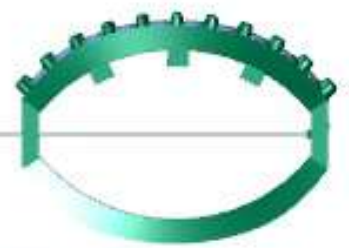

Top Front Right

Perspective

	Round	D
	1.40 X 1.40	20
	Baguette Straight	D
	1.50 X 1.20	5
	1.80 X 1.20	4
	1.60 X 1.20	1
	Custom_Baguette	D
	1.60 X 1.50	2
	2.20 X 1.50	3
	3.00 X 1.50	2
	3.50 X 1.50	2
	3.40 X 1.50	1
	2.40 X 1.50	1
	2.10 X 1.50	2
	1.50 X 1.00	1
	1.80 X 1.50	1
	Baguette Straight	D

x

x y

39.07

x

y z