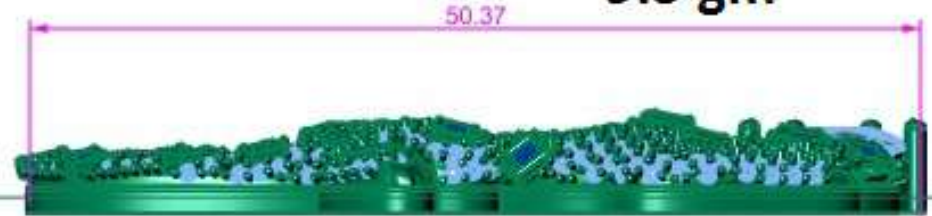

Perspective ▾

	Round	Diamond	
	1.00 X 1.00	1256	4.69tw ▶
	1.40 X 1.40	109	1.12tw ▶

Update Save Report

	Diamond Round	Diamond
	1.00 X 1.00	658 2.46tw

40mm

Active Through Finger Side View Looking Down

Looking Down

Perspective

7 gm

Update Save Report

	Diamond Round	Diamond
	1.00 X 1.00	240 0.90tw

Through Finger

Looking Down

Perspective

Through Finger

Side View

	Diamond Cushion 9.00 X 7.00	Diamond 1	2.75tw	
	Diamond Round 1.00 X 1.00	Diamond 329	1.23tw	
	Diamond Princess 1.20 X 1.20 1.50 X 1.50	Diamond 7 18	0.07tw 0.38tw	 

**9.5 gm**

50.37

Perspective Through Finger Side View Looking Down