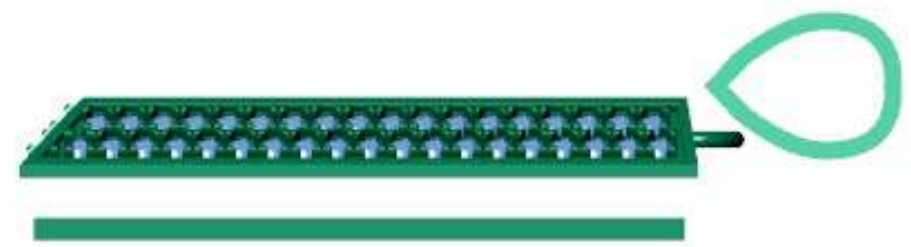

€

Update Save Report

	Round	Diamond
	1.20 X 1.20	94 0.61tw

ger