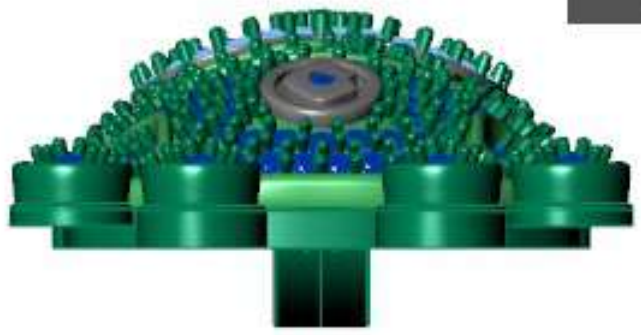

through finger | side view | Looking Down

Perspective

	Round	Diamond
	1.00 X 1.00	290 1.08tw

er ▾

	Round	Diamond	
	1.00 X 1.00	157	0.59tw ▶
	1.20 X 1.20	93	0.60tw ▶

Perspective ▾

Round	Diamond
1.00 X 1.00	619   2.31tw ▶