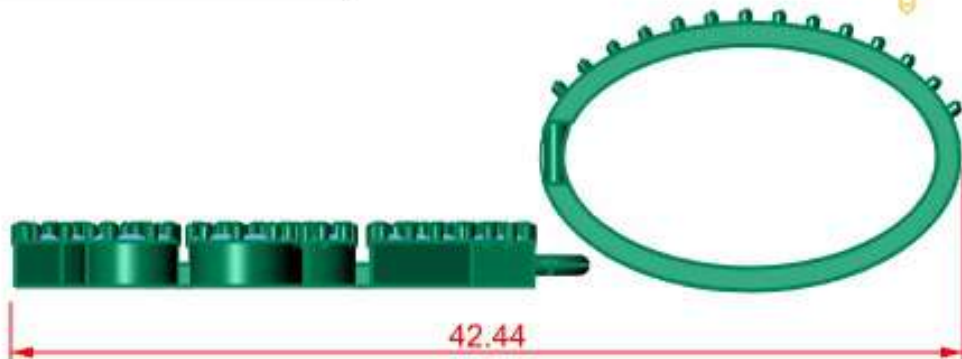

BLACK LIVES MATTER

y

x

Update Save Report

	Diamond Round	D
	1.20 X 1.20	196

42.44

n ▾

	Round	Diamond	
	1.30 X 1.30	7	0.06tw ▶
	.90 X .90	1	0.003tw ▶
	1.10 X 1.10	110	0.54tw ▶