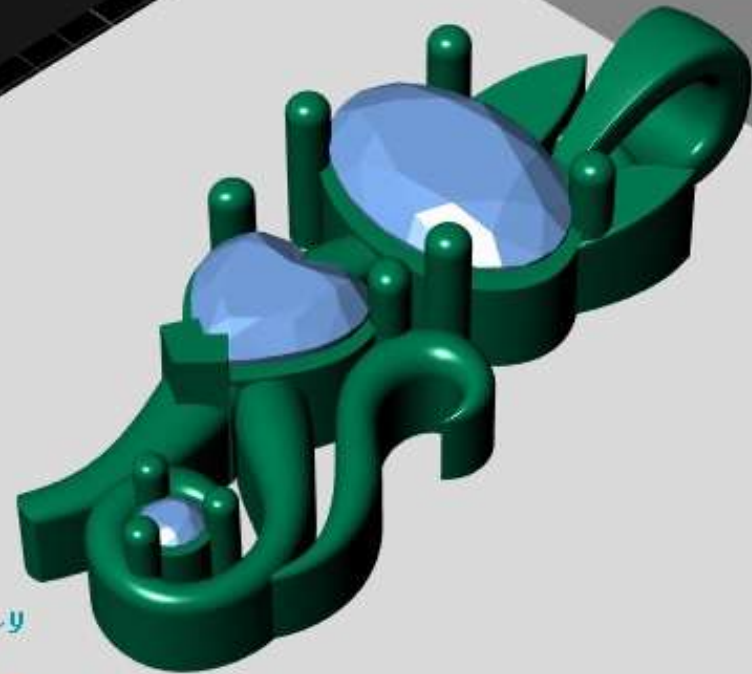

	Diamond Round	Diamond
	1.00 X 1.00	370 1.38tw

Down ▾

Perspective ▾

h Finger ▾

Update ▶ Save Report ▶

	Diamond Oval 6.00 X 4.00	Diamond 1   0.36tw ▶
	Diamond Heart 3.50 X 3.50	Diamond 1   0.15tw ▶
	Diamond Round 1.20 X 1.20	Diamond 1   0.007tw ▶

Perspective Through Finger Side view Looking Down

Looking Down

Perspective

Through Finger

	Diamond Round	Diamond	
	1.00 X 1.00	14	0.05tw ▶
	1.30 X 1.30	259	2.13tw ▶

Down ▾

-x

1.65 gm