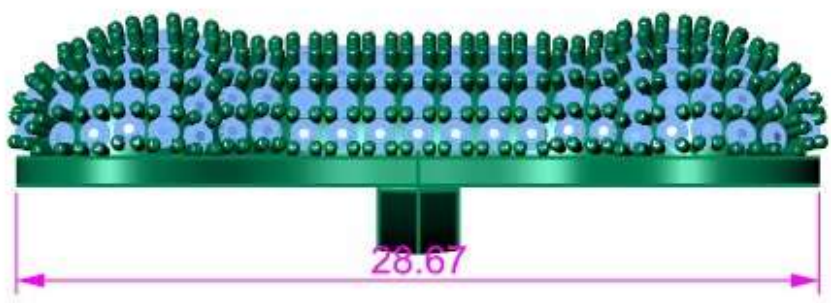

Looking Down

4.7 gm

Perspective

Through Finger

Update		Save Report	
	Diamond Round	Diamond	
	1.00 X 1.00	260	0.97tw

28.67

Side View

18.76

Looking Down

Perspective

Through Finger

Side View

Update Save Report

	Diamond Round	Diamond
	1.00 X 1.00	408 1.52tw

Perspective Top Front Right

Top