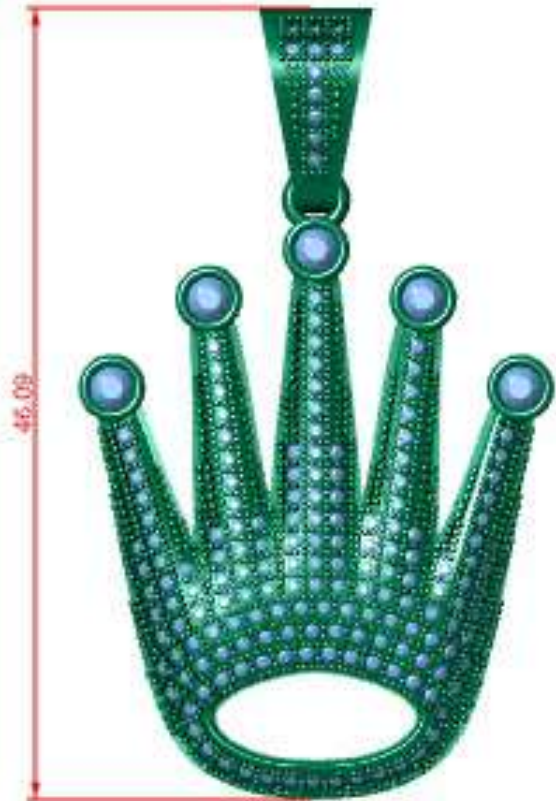

High Finger

x

z

Perspective ▾

Round  
1.00 X 1.00

Diamond  
441 1.65tw ▶

6.9 gms in silver

Diameter	Number
0.90	110
1.00	32
1.05	15
1.10	48
1.5	8
1.55	8
1.90	8
1.9	1
2.00	16
2.20	16
2.30	1
3.00	1
4.80	1

RD	
Diameter	Number
1.40	24
1.50	9

**PRI = 2.3 MM = 48 PCS**

Perspective ▾

	Diamond Round	Diamond	
	.90 X .90	52	0.14tw ▶
	1.00 X 1.00	32	0.12tw ▶
	1.20 X 1.20	37	

Diameter	Number
1.30	44

**4.6 gms in silver**

	Diamond Round 1.00 X 1.00	Diamond 393 1.47tw
---	------------------------------	-----------------------

Perspective ▾

Round	Diamond	
1.00 X 1.00	173	0.65tw ▶
2.50 X 2.50	5	0.29tw ▶

	Round	Diamond	
	1.50 X 1.50	20	0.25tw ▶
	2.00 X 2.00	1	0.030tw ▶

Perspective ▾

Round	Diamond
1.20 X 1.20	120   0.78tw ▶

45.56

Perspective ▾

	Round	Diamond
	1.00 X 1.00	286 1.07tw ▶

Round		Diamond	
1.20 X 1.20	244	1.59tw	▶
1.40 X 1.40	2	0.021tw	▶
1.00 X 1.00	113	0.42tw	▶