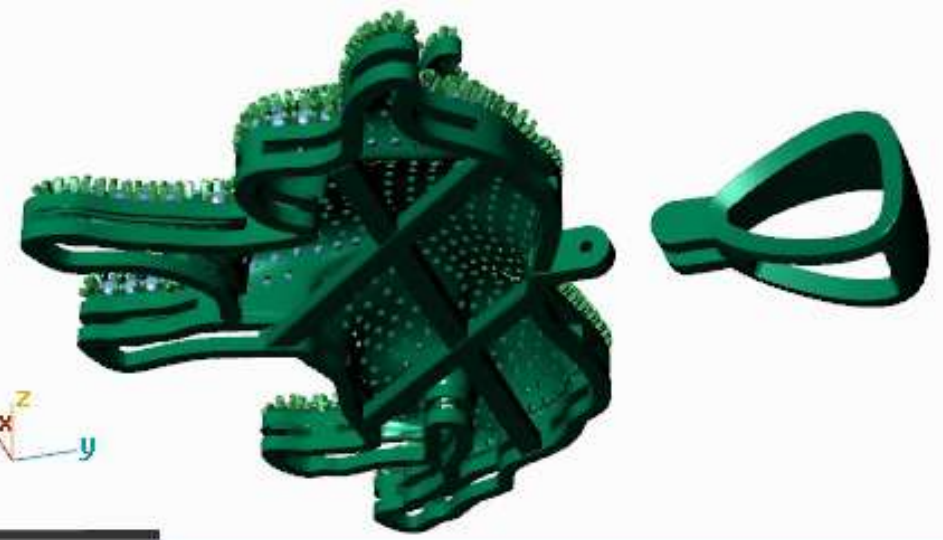

Right ▾

g Down ▾

x

Perspective ▾

x  
y  
z

h Finger ▾

Silver wth 12gm

	Diamond Round	Diamond
	1.00 X 1.00	506 1.89tw ▶
	1.30 X 1.30	1 0.008tw ▶