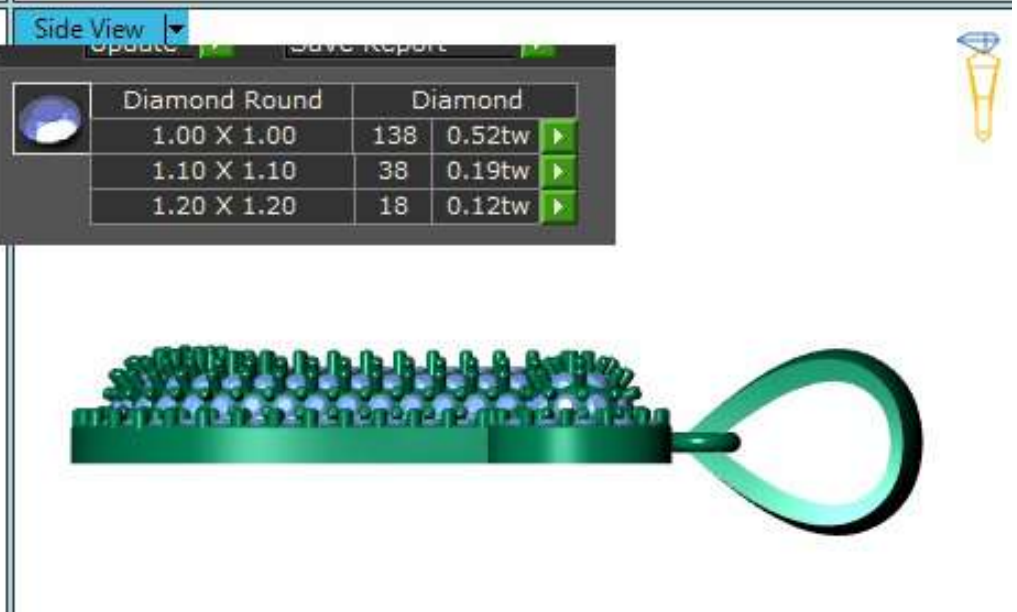

Through Finger

	Diamond Round	Diamond	
	1.00 X 1.00	185	0.69tw
	1.40 X 1.40	5	0.05tw

41.12

Looking Down ▾

Perspective ▾

Update  Save Report

Diamond Round	Dia
1.00 X 1.00	604
1.20 X 1.20	196

Through Finger ▾