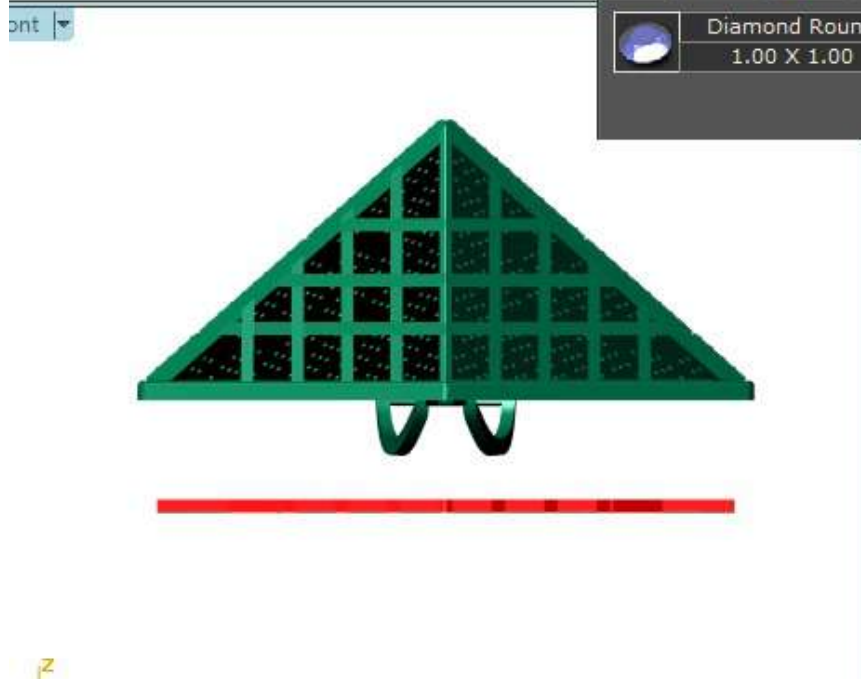

x

Update Save Report

	Round	Dia
	1.10 X 1.10	124

Finger

41.64

Update Save Report

	Diamond Round	Diam
	1.00 X 1.00	538 2

h Finger | Side View | Looking Down |