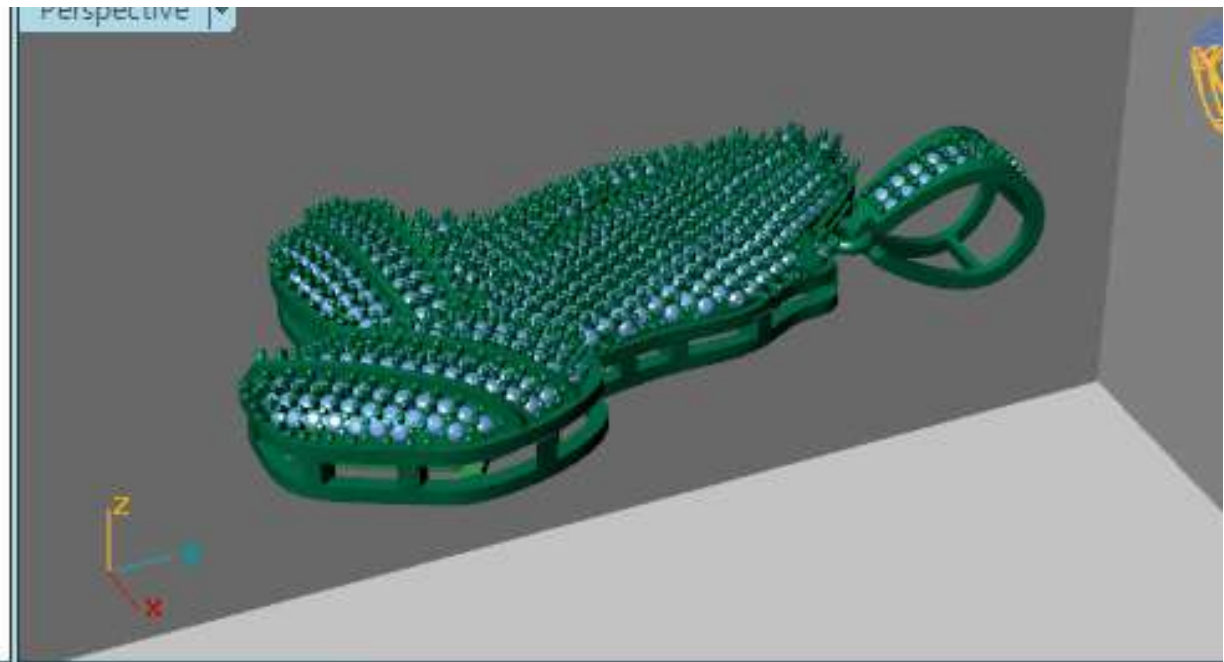

RD	
Diameter	Number
1.40	24
1.50	9

**PRI = 2.3 MM = 48 PCS**

Perspective ▾

	Diamond Round	Diamond	
	.90 X .90	52	0.14tw ▶
	1.00 X 1.00	32	0.12tw ▶
	1.20 X 1.20	37	

Diameter	Number
1.30	44

**4.6 gms in silver**