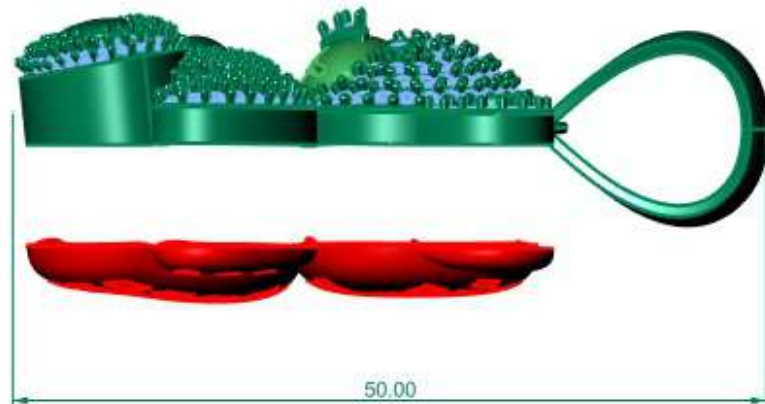

Looking Down

Perspective

Through Finger

Side View

Update		Save Report	
	Diamond Round	Dia	
	1.00 X 1.00	283	1

Command:

Perspective Through Finger Side View Looking Down

Looking Down

Update Save Report

Diamond Round	Dia
1.30 X 1.30	2
1.20 X 1.20	53
1.10 X 1.10	139
1.00 X 1.00	66
1.50 X 1.50	10
1.40 X 1.40	66

Perspective

Through Finger

Side View

1	2
1.1	2
1.2	2
1.300	6
1.5	22
1.6	13
1.7	16
1.8	14
2	4
3.8	1
<b>82/1.58cts</b>	

Silver wt - 17.5gms

Length - 50mm

MAIN

60 mm

Perspective

Top

Side View

Perspective ▾