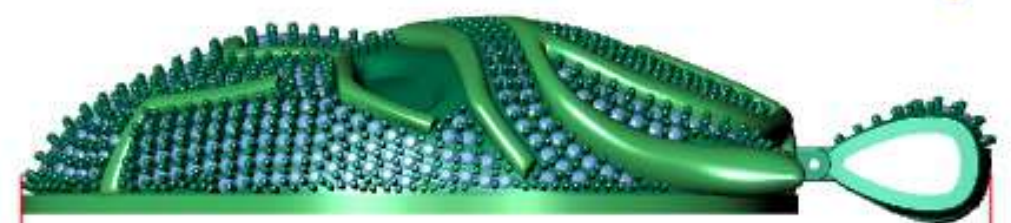

Perspective ▾

Round	Diamond	
1.00 X 1.00	373	1.39tw ▶
2.00 X 2.00	3	0.09tw ▶
1.30 X 1.30	1	0.008tw ▶

Perspective

er

	Round	Diamond
	1.00 X 1.00	722 2.70tw

58.47

	Round	Diamond
	1.00 X 1.00	211 0.79tw ▶

through finger | side view | Perspective