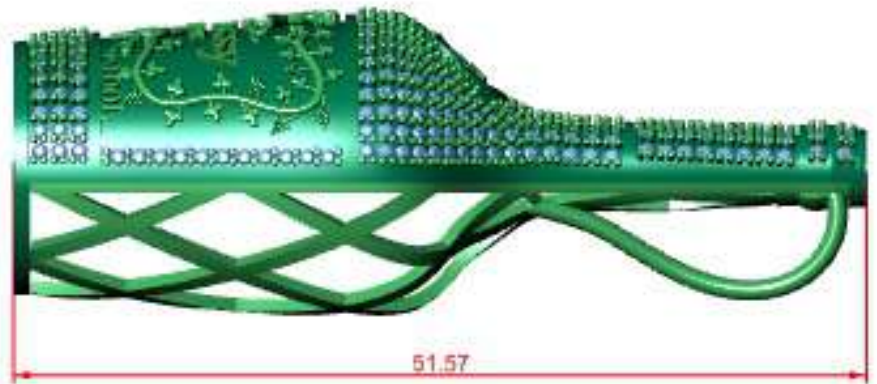

Perspective ▾

Round	Diamond
1.20 X 1.20	120   0.78tw ▶

45.56

Perspective ▾

	Round	Diamond
	1.00 X 1.00	286 1.07tw ▶

Round		Diamond	
1.20 X 1.20	244	1.59tw	▶
1.40 X 1.40	2	0.021tw	▶
1.00 X 1.00	113	0.42tw	▶