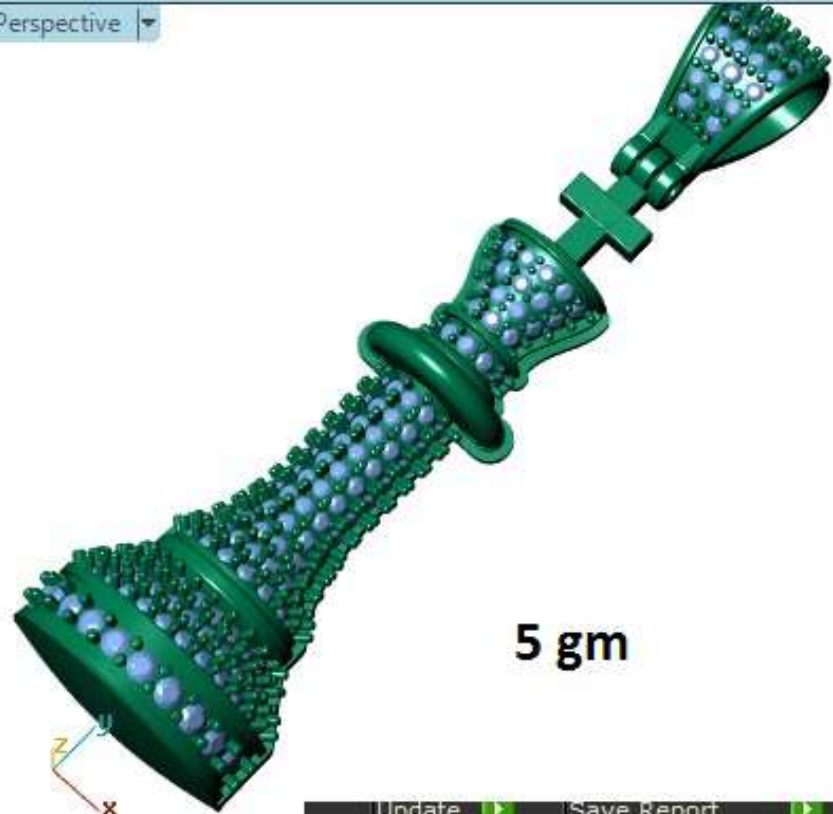

Perspective

Update Save Report

Diamond Round	Di
1.72 X 1.72	1
1.40 X 1.40	8
1.00 X 1.00	289

Through Finger

Side View

n ▾

6 GM

Perspective ▾

ger ▾

	Diamond Round 1.00 X 1.00	Diamond 245 0.91tw
---	------------------------------	-----------------------

35.88

Looking Down

Perspective

Through Finger

52.87

Update Save Report

	Diamond Round	Diamond
	1.00 X 1.00	613 2.29tw

Down

Perspective

5 gm

Finger

Side View

Update Save Report

	Diamond Round		Diamond	
	1.00 X 1.00	115	0.43tw	
	1.16 X 1.16	1	0.006tw	
	1.12 X 1.12	1	0.005tw	
	1.50 X 1.50	10	0.13tw	
	1.04 X 1.04	23	0.10tw	