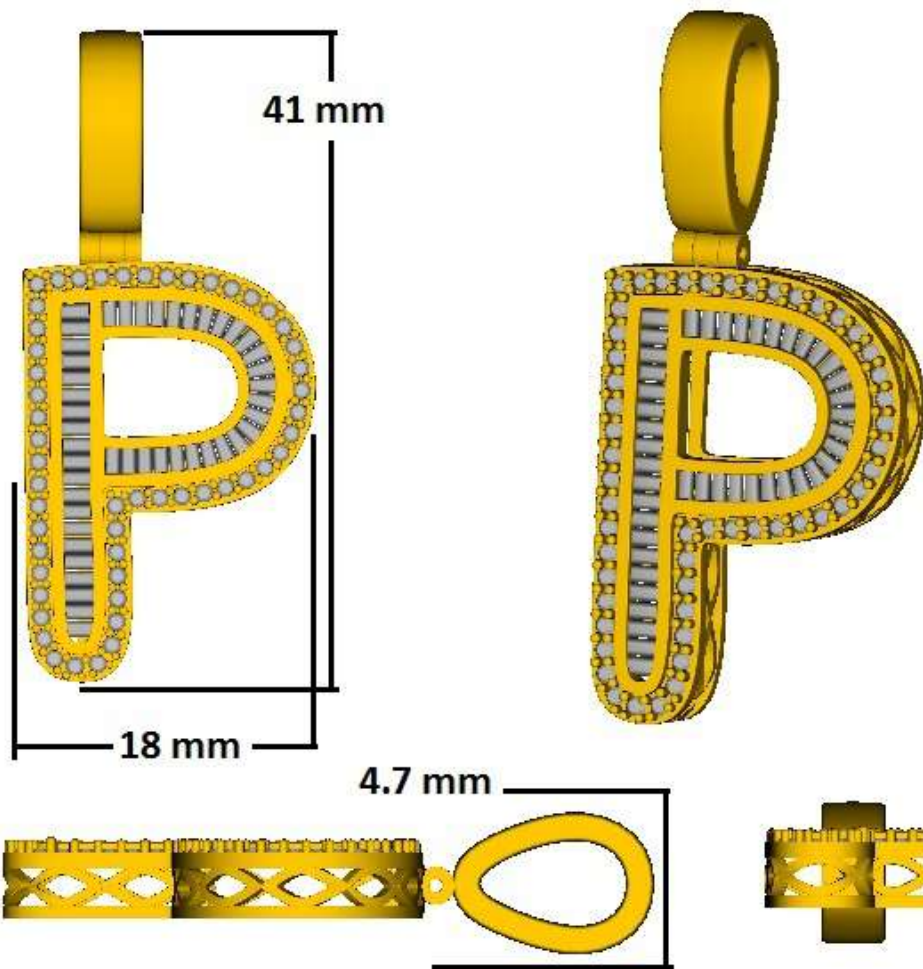

Perspective ▾

	Update ▶	Save Reopolz	
	Baguette Straight	D	x
	2.00 X 1.50	30	y
	Round	D	
	1.20 X 1.20	70	View ▾

ough Finger ▾

View ▾

A101400-Y  
\$2,399.50  
177

Perspective ▾

	Round	D
	1.20 X 1.20	78
	Baguette Straight	D
	2.00 X 1.50	31

z  
y

Down ▾

Perspective ▾

	Round	Dia
	.99 X .99	2
	1.06 X 1.06	326
	.85 X .85	3
	1.00 X 1.00	21
	1.80 X 1.80	13
	1.40 X 1.40	36
	.91 X .91	144

—x

Finger ▾

58.39

—x

Through Finger Side View Looking Down

own

Perspective

-x

Finger

Round	Diamond	
1.00 X 1.00	221	0.82tw
1.20 X 1.20	42	0.27tw
1.40 X 1.40	1	0.010tw
1.10 X 1.10	1	0.005tw

-x

7.2 GMS IN SILVER