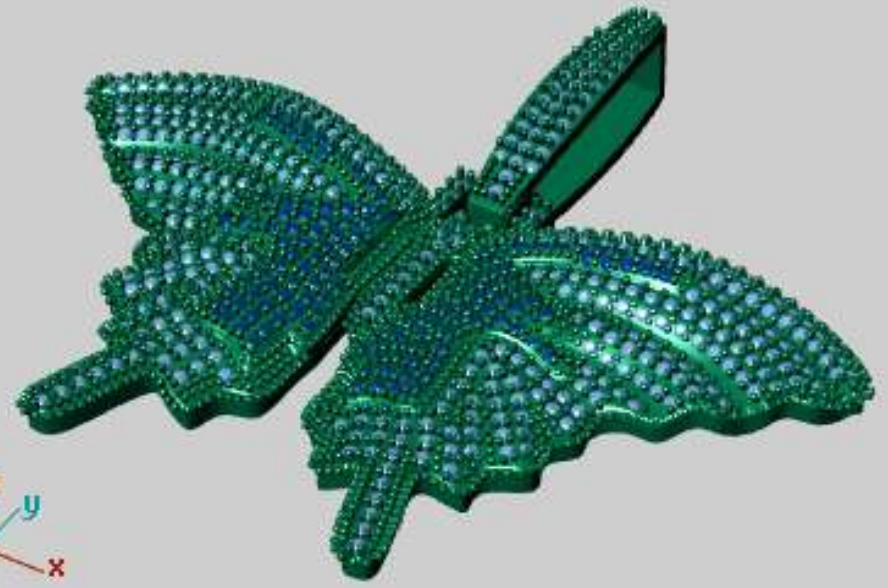

Perspective