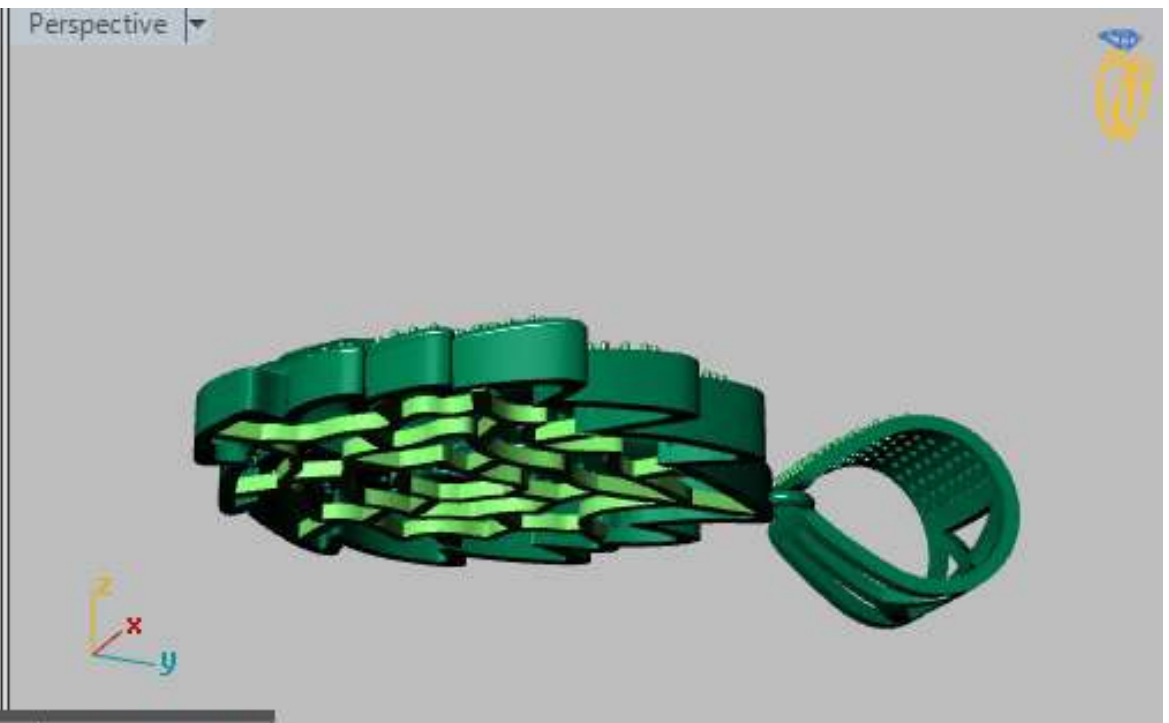

Perspective

Round	Diamond
1.20 X 1.20	84 0.55tw ▶
1.40 X 1.40	2 0.021tw ▶
3.00 X 3.00	2 0.20tw ▶
1.00 X 1.00	156 0.58tw ▶
2.00 X 2.00	5 0.15tw ▶

	Round	Diamond	
	2.40 X 2.40	8	0.41tw ▶
	2.00 X 2.00	2	0.06tw ▶
	1.90 X 1.90	4	0.10tw ▶
	2.20 X 2.20	6	0.24tw ▶
	1.70 X 1.70	2	0.037tw ▶
	1.40 X 1.40	2	0.021tw ▶
	1.80 X 1.80	4	0.09tw ▶
	1.60 X 1.60	8	0.12tw ▶