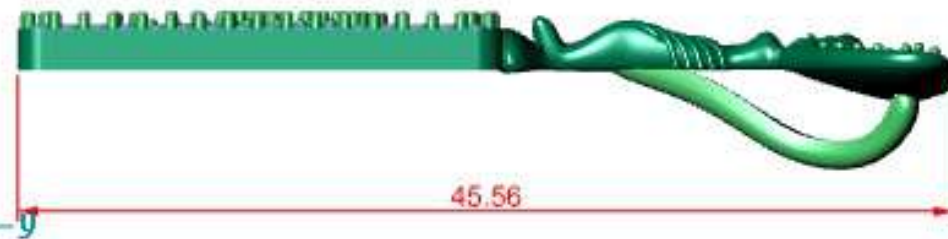

Round	Diamond
1.20 X 1.20	120 | 0.78tw ▶