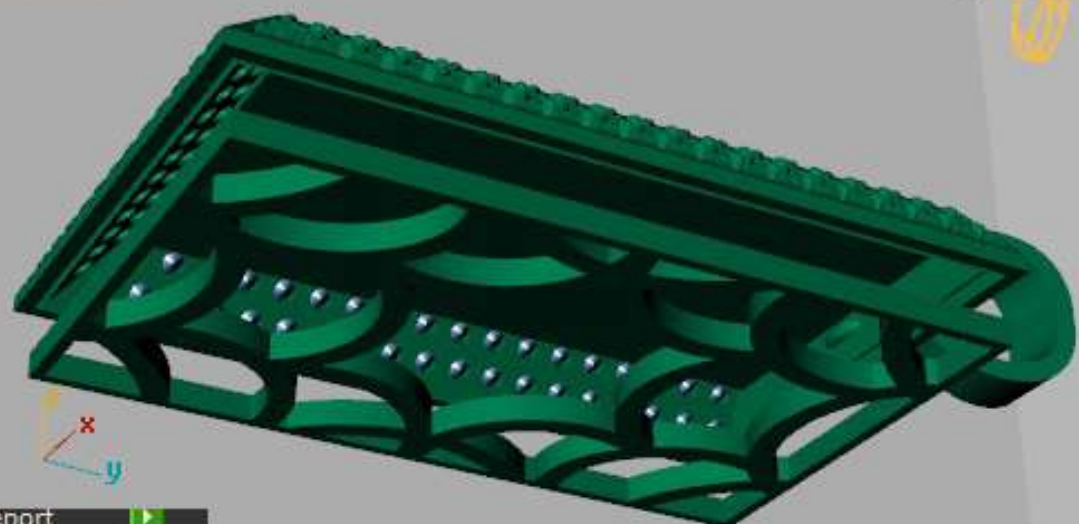

Perspective