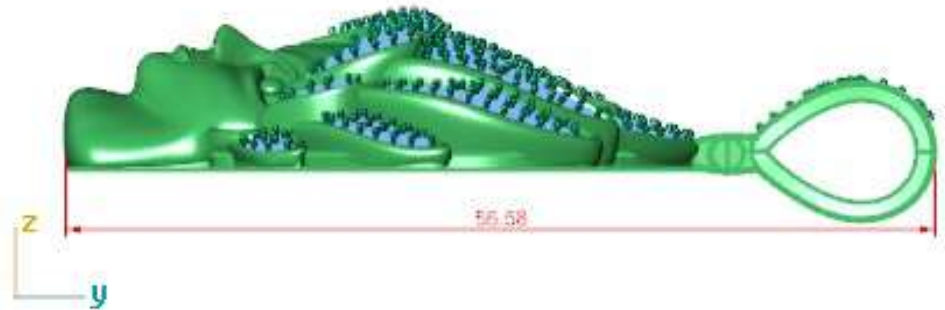

Perspective ▾

	Round	Diamond
	1.00 X 1.00	533 1.99tw ▶

through finger | Side view | Looking Down

Perspective

er

	Round	Diamond
	1.20 X 1.20	342 2.22tw

Perspective

	Round 1.00 X 1.00	Diamond 514 1.92tw
---	----------------------	-----------------------

through finger | side view | Looking Down

Perspective

	Round	Diamond
	1.00 X 1.00	290 1.08tw

er ▾

	Round	Diamond	
	1.00 X 1.00	157	0.59tw ▶
	1.20 X 1.20	93	0.60tw ▶

Perspective ▾

Round	Diamond
1.00 X 1.00	619   2.31tw ▶