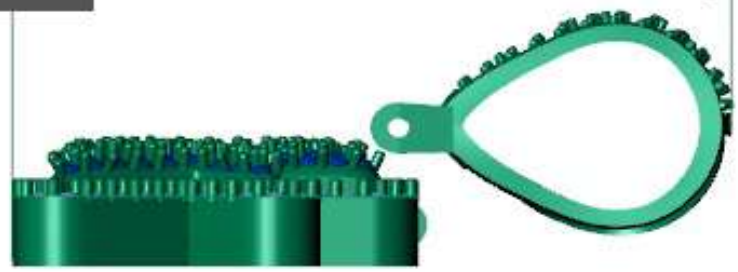

Perspective Through Finger Side View Looking Down

Looking Down

Perspective

Through Finger

	Round	Di
	1.00 X 1.00	474
	1.16 X 1.16	2

30.78

27mm

RD DIA = 2.6mm X 2 pis  
2.2mm X 7 pis  
1.3mm X 1 pis