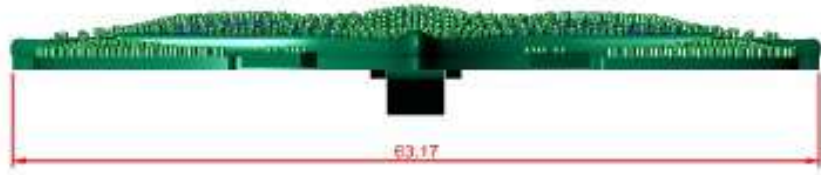

x

51.09

x  
y  
z

Round	Diamond	
1.00 X 1.00	179	0.67tw ▶
1.10 X 1.10	1	0.005tw ▶
1.20 X 1.20	1	0.007tw ▶

ing Down ▾

Perspective ▾

gh Finger ▾

Round	Diamond	
1.20 X 1.20	16	0.10tw ▶
1.00 X 1.00	597	2.23tw ▶