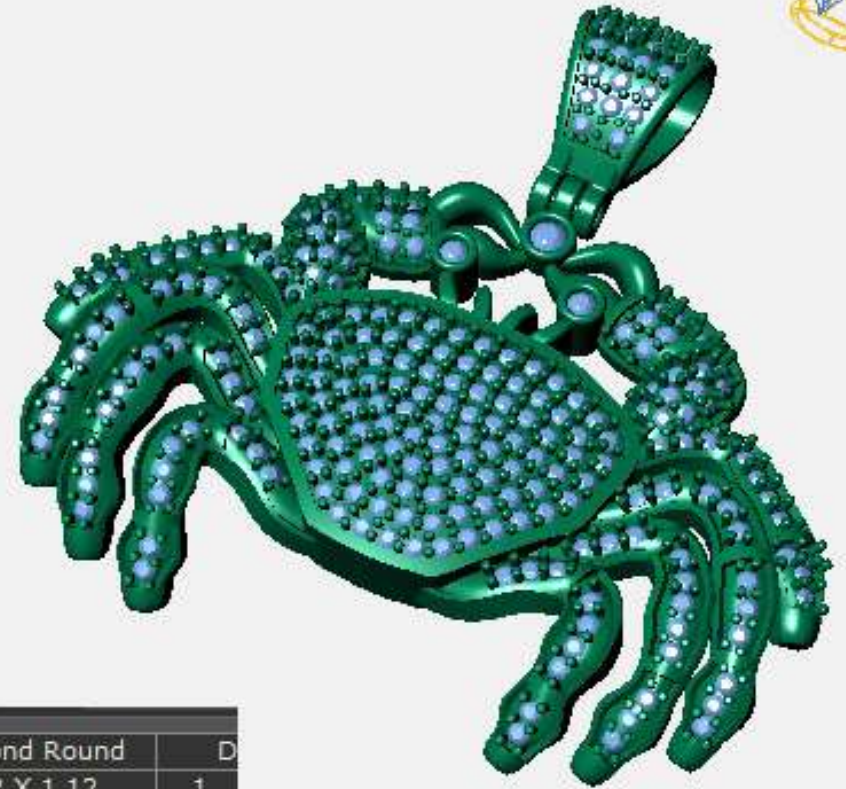

Looking Down

Perspective

Through Finger

Side View

Update Save Report

	Diamond Round	Diamond
	1.00 X 1.00	408 1.52tw

Perspective Top Front Right

Top

Perspective

Update Save Report

Diamond Round	D
1.00 X 1.00	116
1.10 X 1.10	63
1.30 X 1.30	7
1.20 X 1.20	13

Front

50.22

29.69

Looking Down ▾

Perspective ▾

Through Finger ▾

Diamond Round	D
1.12 X 1.12	1
1.16 X 1.16	1
1.00 X 1.00	237
1.30 X 1.30	2
1.70 X 1.70	1

37.55

Command:

Perspective Top Front Right

Top

Perspective

Update Save Report