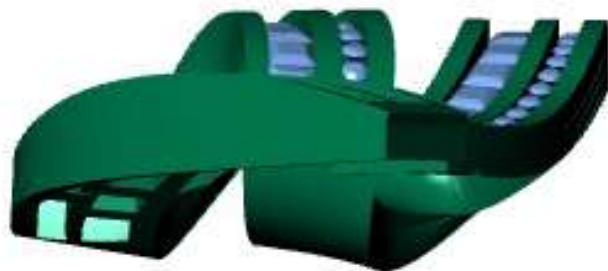

Finger ▾

w ▾

-x

Perspective

27 MM

	Round	Diamond	
	1.10 X 1.10	17	0.08tw ▶
	Princess	Diamond	
	1.40 X 1.40	15	0.15tw ▶
	Round	Diamond	
	2.00 X 2.00	24	1.20tw ▶
	Round	Diamond	
	1.20 X 1.20	8	0.05tw ▶

Z

	Round	Diamond	
	2.00 X 2.00	22	0.66tw 
	2.20 X 2.20	28	1.12tw 