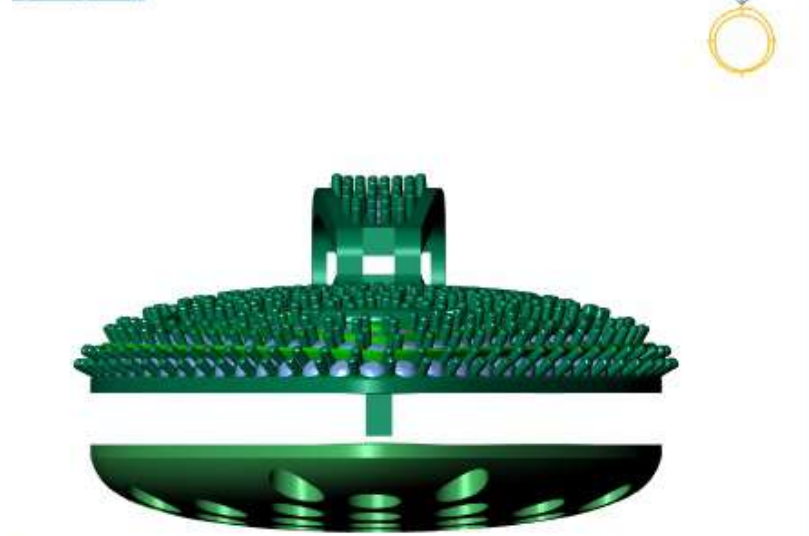

Side View

Update		Save Report	
	Diamond Round	Diamond	
	1.00 X 1.00	756	2.82tw
	1.10 X 1.10	4	0.020tw
	1.20 X 1.20	26	0.17tw
	1.30 X 1.30	4	0.033tw
	1.40 X 1.40	24	0.25tw

Command:

Perspective Through Finger Side View Looking Down

Looking Down

Perspective

Through Finger

Side View

Update		Save Report	
	Diamond Round	Dia	
	1.00 X 1.00	283	1

Command:

Perspective Through Finger Side View Looking Down

Looking Down