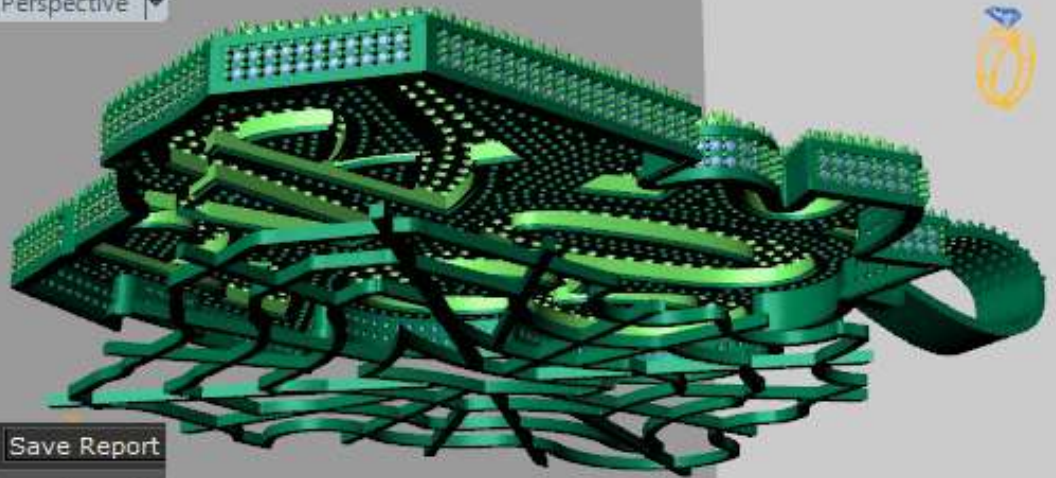

Update ▶    Save Report ▶

	Round	Diamond	
	1.00 X 1.00	186	0.69tw ▶
	1.20 X 1.20	7	0.046tw ▶
	1.10 X 1.10	5	0.025tw ▶

Finger ▾

A80065AP  
\$2,799.50  
\*\*SPECIAL\*\*

Looking Down

Perspective

Update Save Report