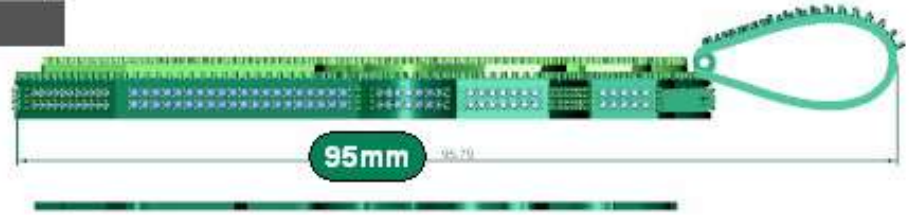

Looking Down

Perspective

Update Save Report

Round	Dia
1.20 X 1.20	139
1.40 X 1.40	301
1.60 X 1.60	273
1.50 X 1.50	3
1.00 X 1.00	1374
1.30 X 1.30	1

Through Finger