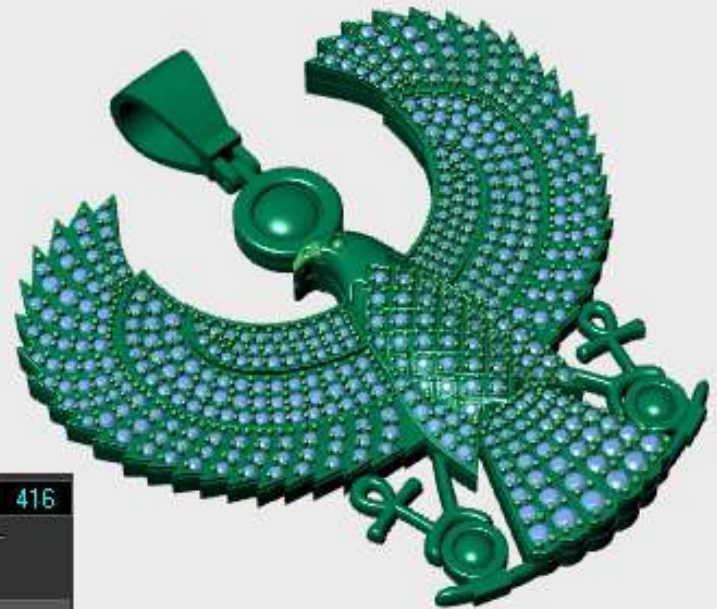

Perspective