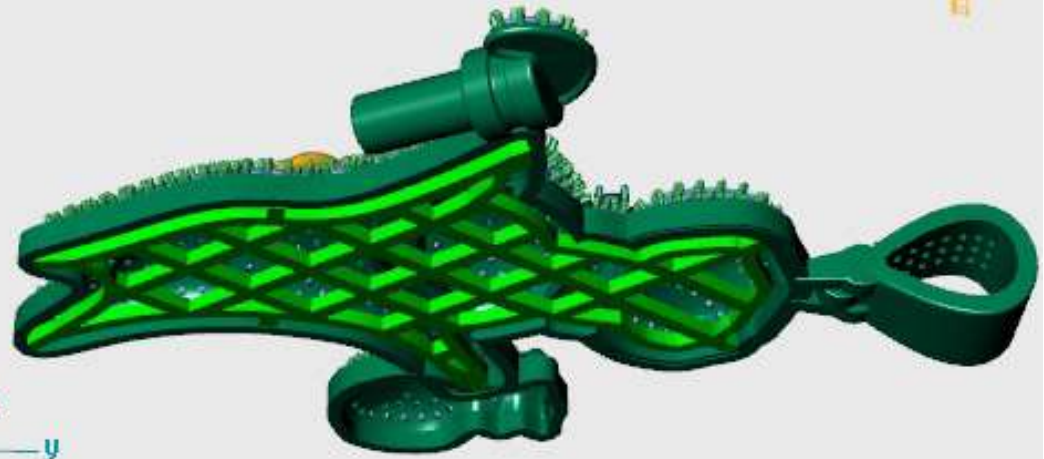

	Round	Diamond	
	1.00 X 1.00	635	2.37tw ▶
	1.20 X 1.20	22	0.14tw ▶

own

Perspective

x

nger

	Diamond Round	Diamond	
	1.20 X 1.20	463	3.01tw ▶
	1.00 X 1.00	70	0.26tw ▶
	2.00 X 2.00	3	0.09tw ▶

x

70.31