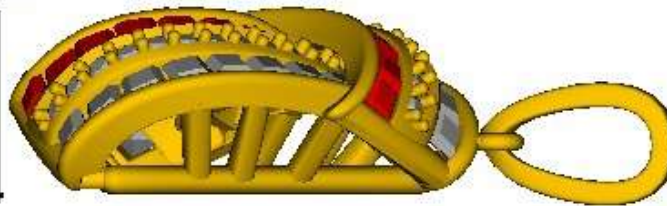

High Finger

x

z

Perspective ▾

Round  
1.00 X 1.00

Diamond  
441 1.65tw ▶

6.9 gms in silver

Diameter	Number
0.90	110
1.00	32
1.05	15
1.10	48
1.5	8
1.55	8
1.90	8
1.9	1
2.00	16
2.20	16
2.30	1
3.00	1
4.80	1