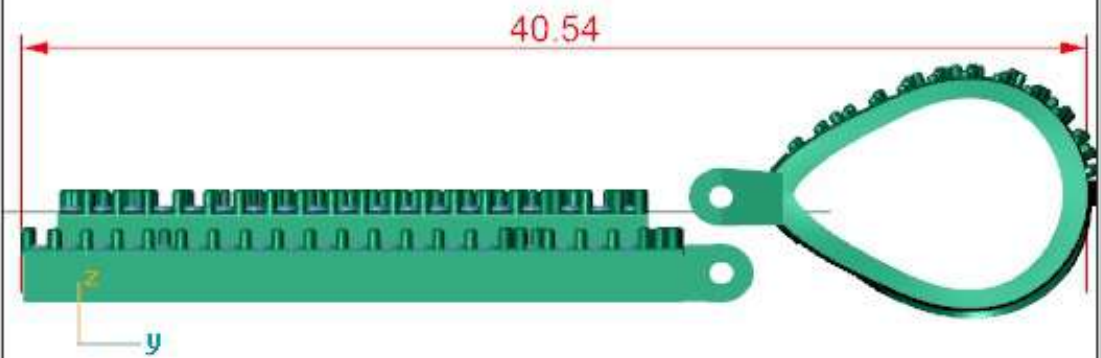

Shade settings (DisplayMode=DetectAll DrawCurves=Yes DrawWires=No DrawGrid=Yes DrawAxes=Yes):

ing Down ▾

Perspective ▾

Total Gem Weight 1.82 Total Gem Count 418

Update ▶ Save Report ▶

	Round	Diamond	
	1.20 X 1.20	2	0.013tw ▶
	1.00 X 1.00	323	1.21tw ▶
	Baguette Straight	Diamond	
	1.20 X .80	93	0.61tw ▶

ough Finger ▾

Side View ▾

x z

y