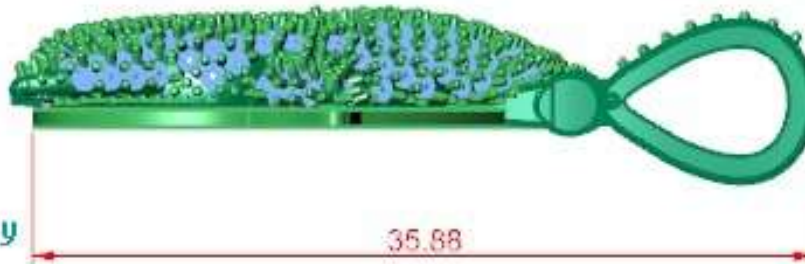

ger ▾

	Diamond Round 1.00 X 1.00	Diamond 245 0.91tw