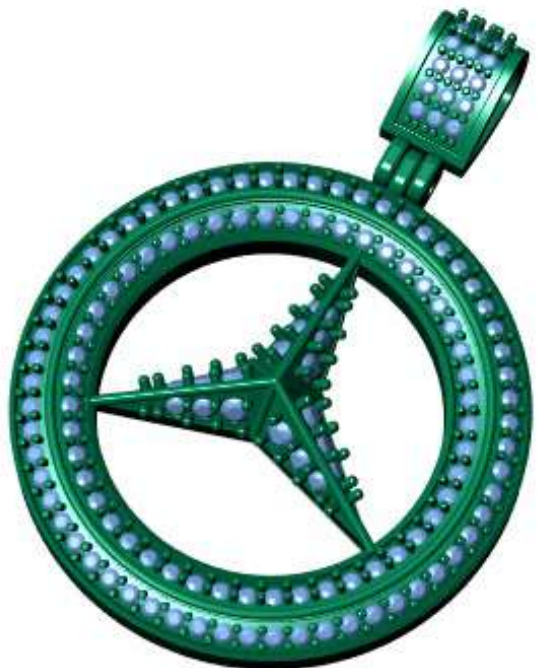

Perspective

Update Save Report

Diamond Round	D
1.00 X 1.00	15
1.10 X 1.10	108
1.60 X 1.60	6
1.30 X 1.30	6
1.20 X 1.20	6

Through Finger

38.16

Looking Down

Perspective

Update Save Report