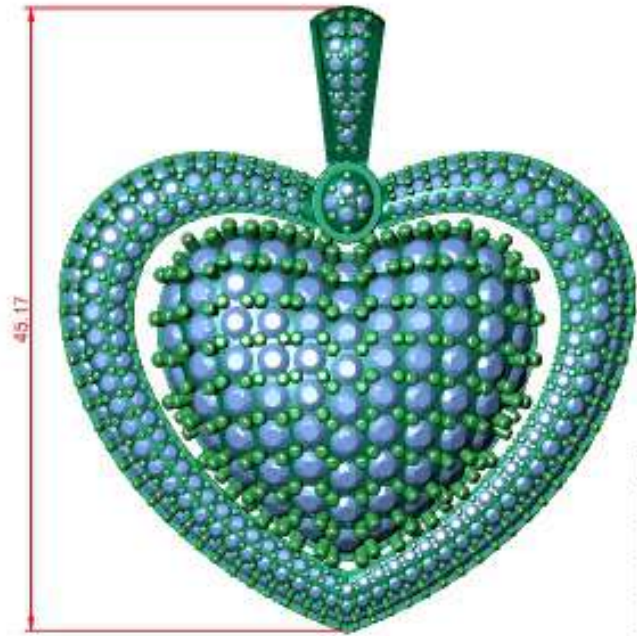

1.4 - 15  
1.6 - 8  
1.8 - 8  
2.0 - 10  
2.2 - 11  
2.3 - 4  
2.4 - 1

---

57/1.57cts

Gold weight - 13.5gms

Active / Through Finger / Side view / Looking Down

Looking Down

Perspective

Update Save Report

	Princess	Dia
	2.00 X 2.00	70

Through Finger

Side View

Down ▾

Perspective ▾

-x

Round	D
1.40 X 1.40	32
1.10 X 1.10	26
1.20 X 1.20	44
1.30 X 1.30	34
1.33 X 1.33	4
1.50 X 1.50	40
1.00 X 1.00	21
1.60 X 1.60	6
1.70 X 1.70	4
1.80 X 1.80	2
2.40 X 2.40	75

Finger ▾

w ▾

-x

Perspective

27 MM

	Round	Diamond	
	1.10 X 1.10	17	0.08tw ▶
	Princess	Diamond	
	1.40 X 1.40	15	0.15tw ▶
	Round	Diamond	
	2.00 X 2.00	24	1.20tw ▶
	Round	Diamond	
	1.20 X 1.20	8	0.05tw ▶

Z

	Round	Diamond	
	2.00 X 2.00	22	0.66tw 
	2.20 X 2.20	28	1.12tw 

Perspective Through Finger Side View Looking Down

Perspective

Through Finger

Side View

62.72

Update		Save Report
	Diamond Round	Dia
	1.00 X 1.00	311
	1.20 X 1.20	108

Total Gem Weight .41    Total Gem Count 192