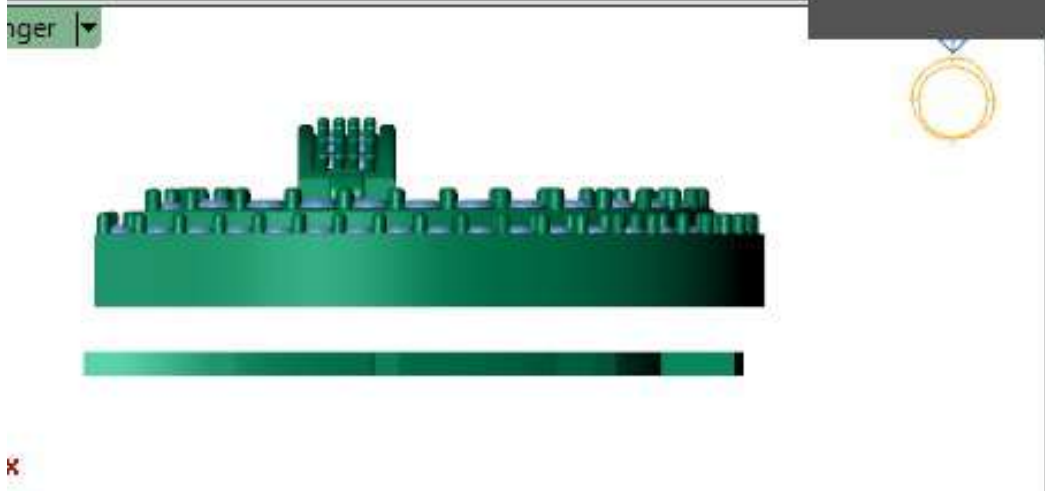

Update Save Report

Round	Dia
1.00 X 1.00	10
1.40 X 1.40	94
1.80 X 1.80	34