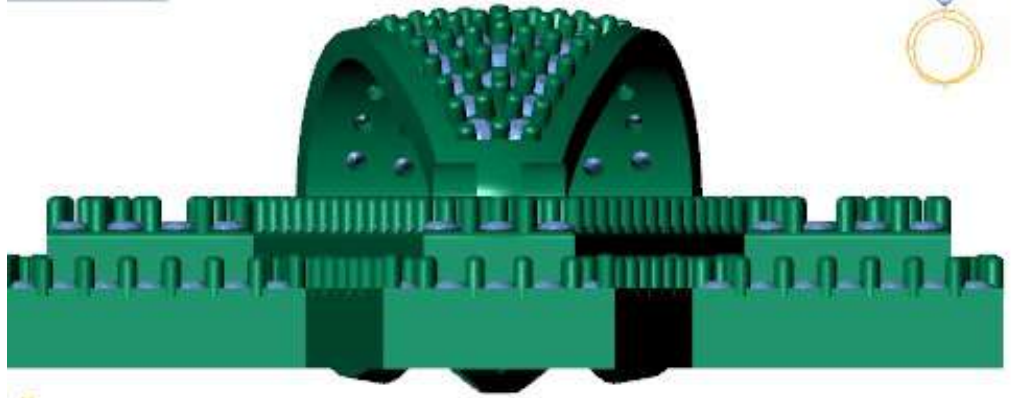

Total Gem Weight 1.82 Total Gem Count 418

Update ▶ Save Report ▶

	Round	Diamond	
	1.20 X 1.20	2	0.013tw ▶
	1.00 X 1.00	323	1.21tw ▶
	Baguette Straight	Diamond	
	1.20 X .80	93	0.61tw ▶

ough Finger ▾

Side View ▾