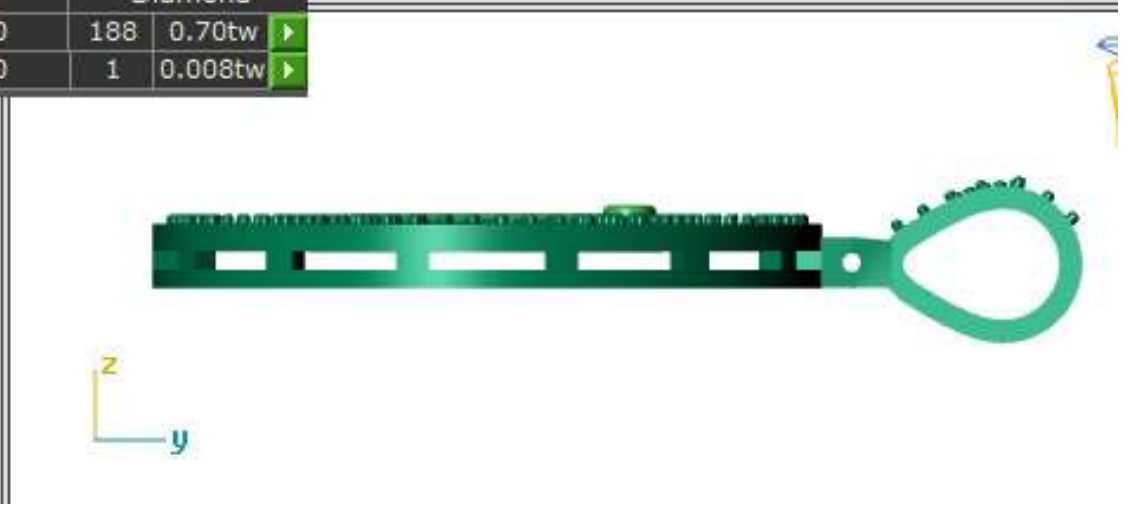

z

x

z

y

Perspective

Round	Diamond
1.40 X 1.40	30 0.31tw ▶
1.20 X 1.20	103 0.67tw ▶

	Round	Diamond	
	1.00 X 1.00	188	0.70tw ▶
	1.30 X 1.30	1	0.008tw ▶

Top ▾