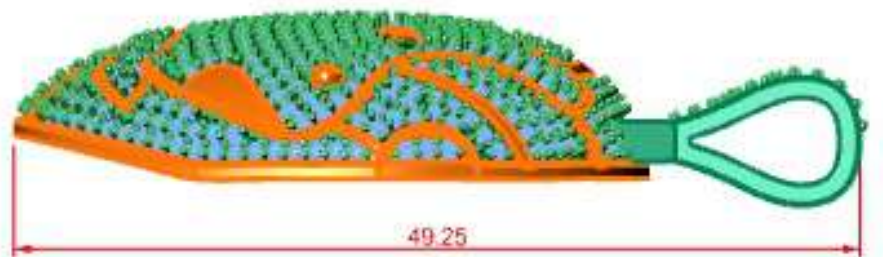

Round	Diamond
	1.00 X 1.00	533 1.99tw ▶