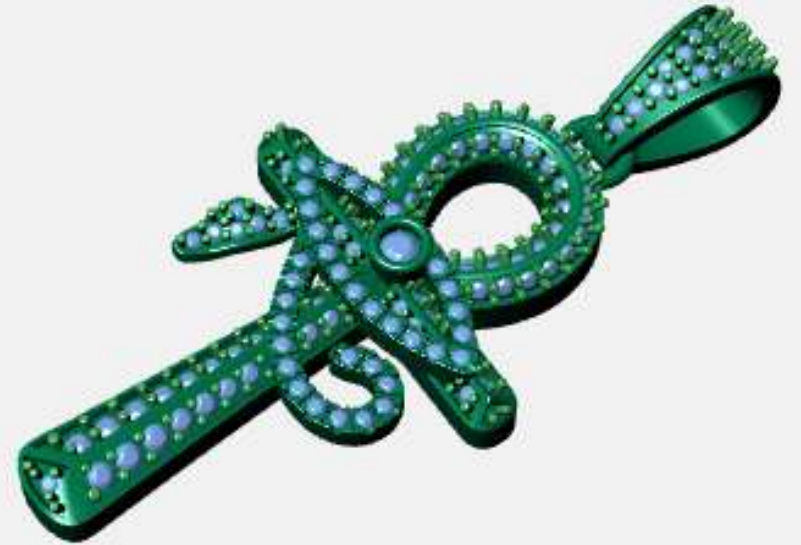

Perspective ▾

	Round	Diamond
	1.00 X 1.00	134 0.50tw ▶

Perspective

Round	Diamond	
5.00 X 5.00	1	0.47tw
2.20 X 2.20	38	1.52tw
2.00 X 2.00	8	0.24tw

Perspective ▾

	Round	Diamond
	1.00 X 1.00	159 0.59tw 

Perspective ▾