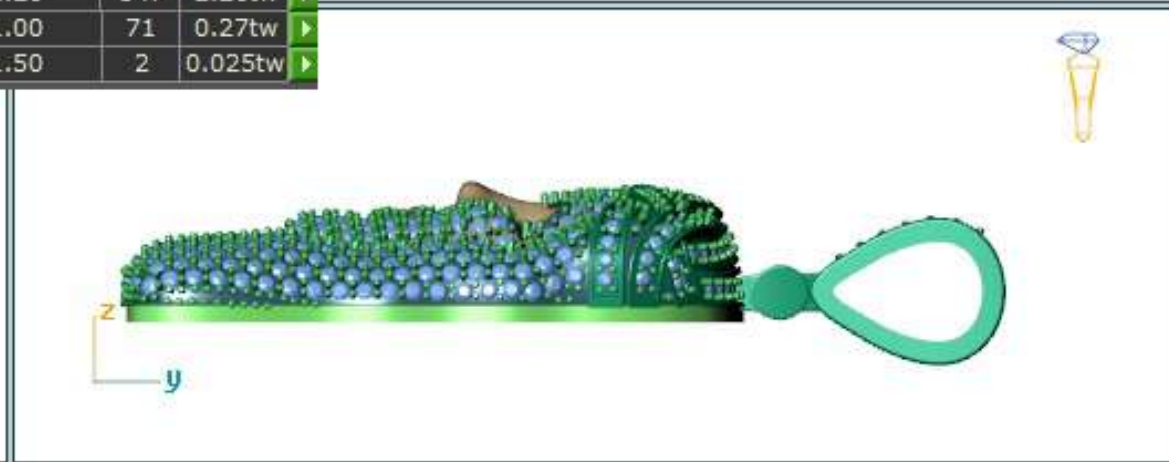

Perspective

	Round	Diamond	
	1.00 X 1.00	34	0.13tw ▶
	1.50 X 1.50	143	1.80tw ▶
	2.00 X 2.00	171	5.11tw ▶

Diamond Round	Diamond	
1.20 X 1.20	347	2.26tw ▶
1.00 X 1.00	71	0.27tw ▶
1.50 X 1.50	2	0.025tw ▶

	Round	Diamond	
	1.00 X 1.00	68	0.25tw ▶
	2.00 X 2.00	2	0.06tw ▶
	1.40 X 1.40	40	0.41tw ▶