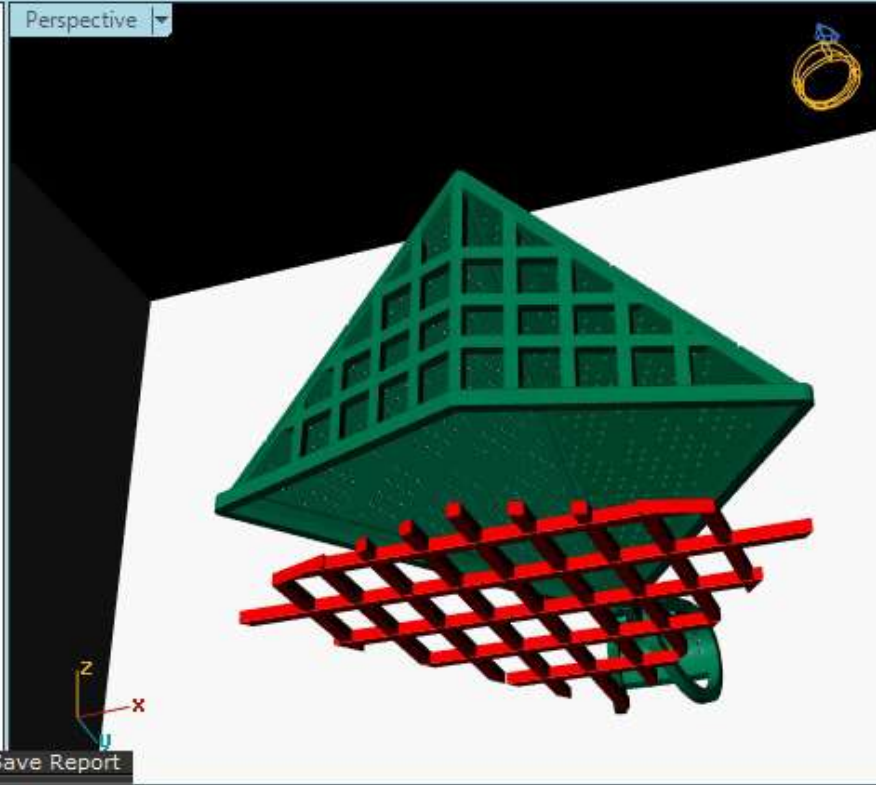

x

Update Save Report

	Round	Dia
	1.10 X 1.10	124

Finger

41.64

Update Save Report

	Diamond Round	Diam
	1.00 X 1.00	538 2

h Finger | Side View | Looking Down |

Perspective

Update Save Report

	Round	Di
	1.00 X 1.00	296

Z  
X

Perspective ▾

Update	Save Report	
	Round	Diam
	1.10 X 1.10	557 2.0

Right ▾

Top Front Right