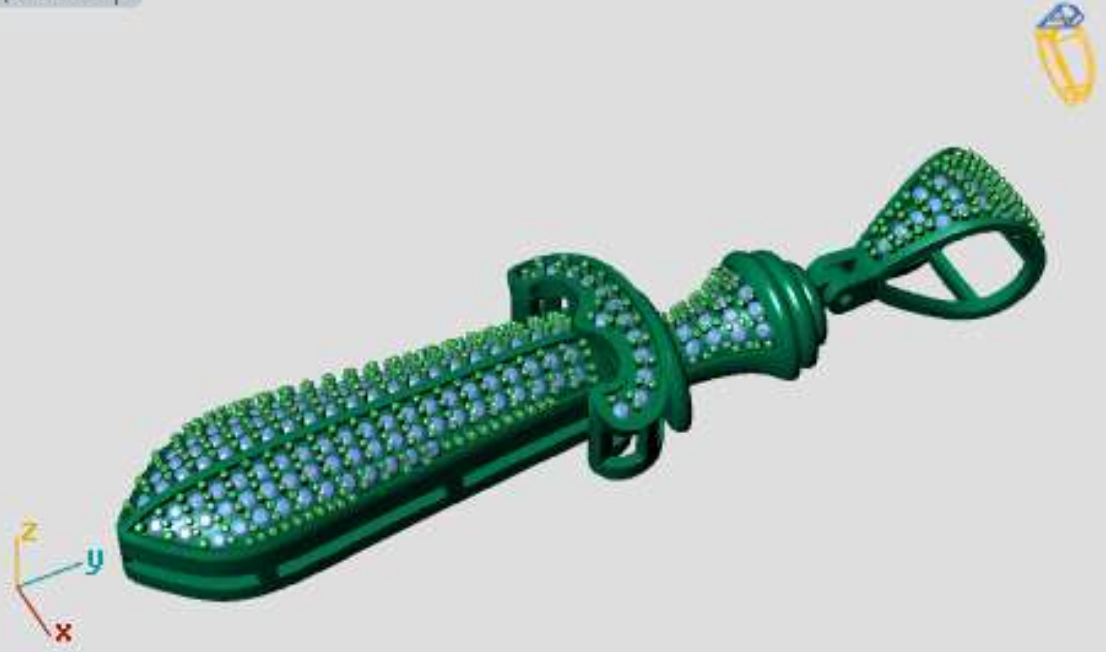

Perspective ▾

	Round	Diamond
	1.00 X 1.00	134 0.50tw ▶

Perspective

Round	Diamond	
5.00 X 5.00	1	0.47tw
2.20 X 2.20	38	1.52tw
2.00 X 2.00	8	0.24tw

Perspective ▾

	Round	Diamond
	1.00 X 1.00	159 0.59tw 

Perspective ▾