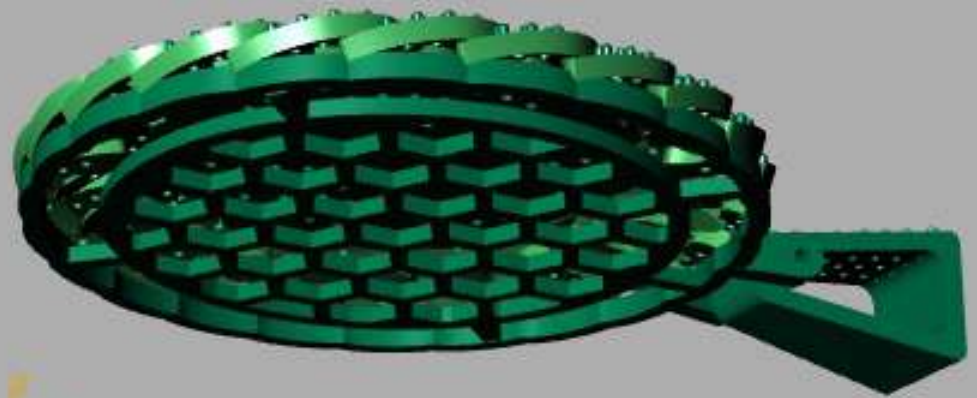

19.87

Perspective ▾

19.87

Perspective ▾

	Round	Diamond	
	1.10 X 1.10	19	0.09tw ▶
	1.00 X 1.00	208	0.78tw ▶
	1.20 X 1.20	129	0.84tw ▶

lenth 25 mm

5.5 gm silver

	Diamond Round	Diamond
	.80 X .80	140 0.28tw