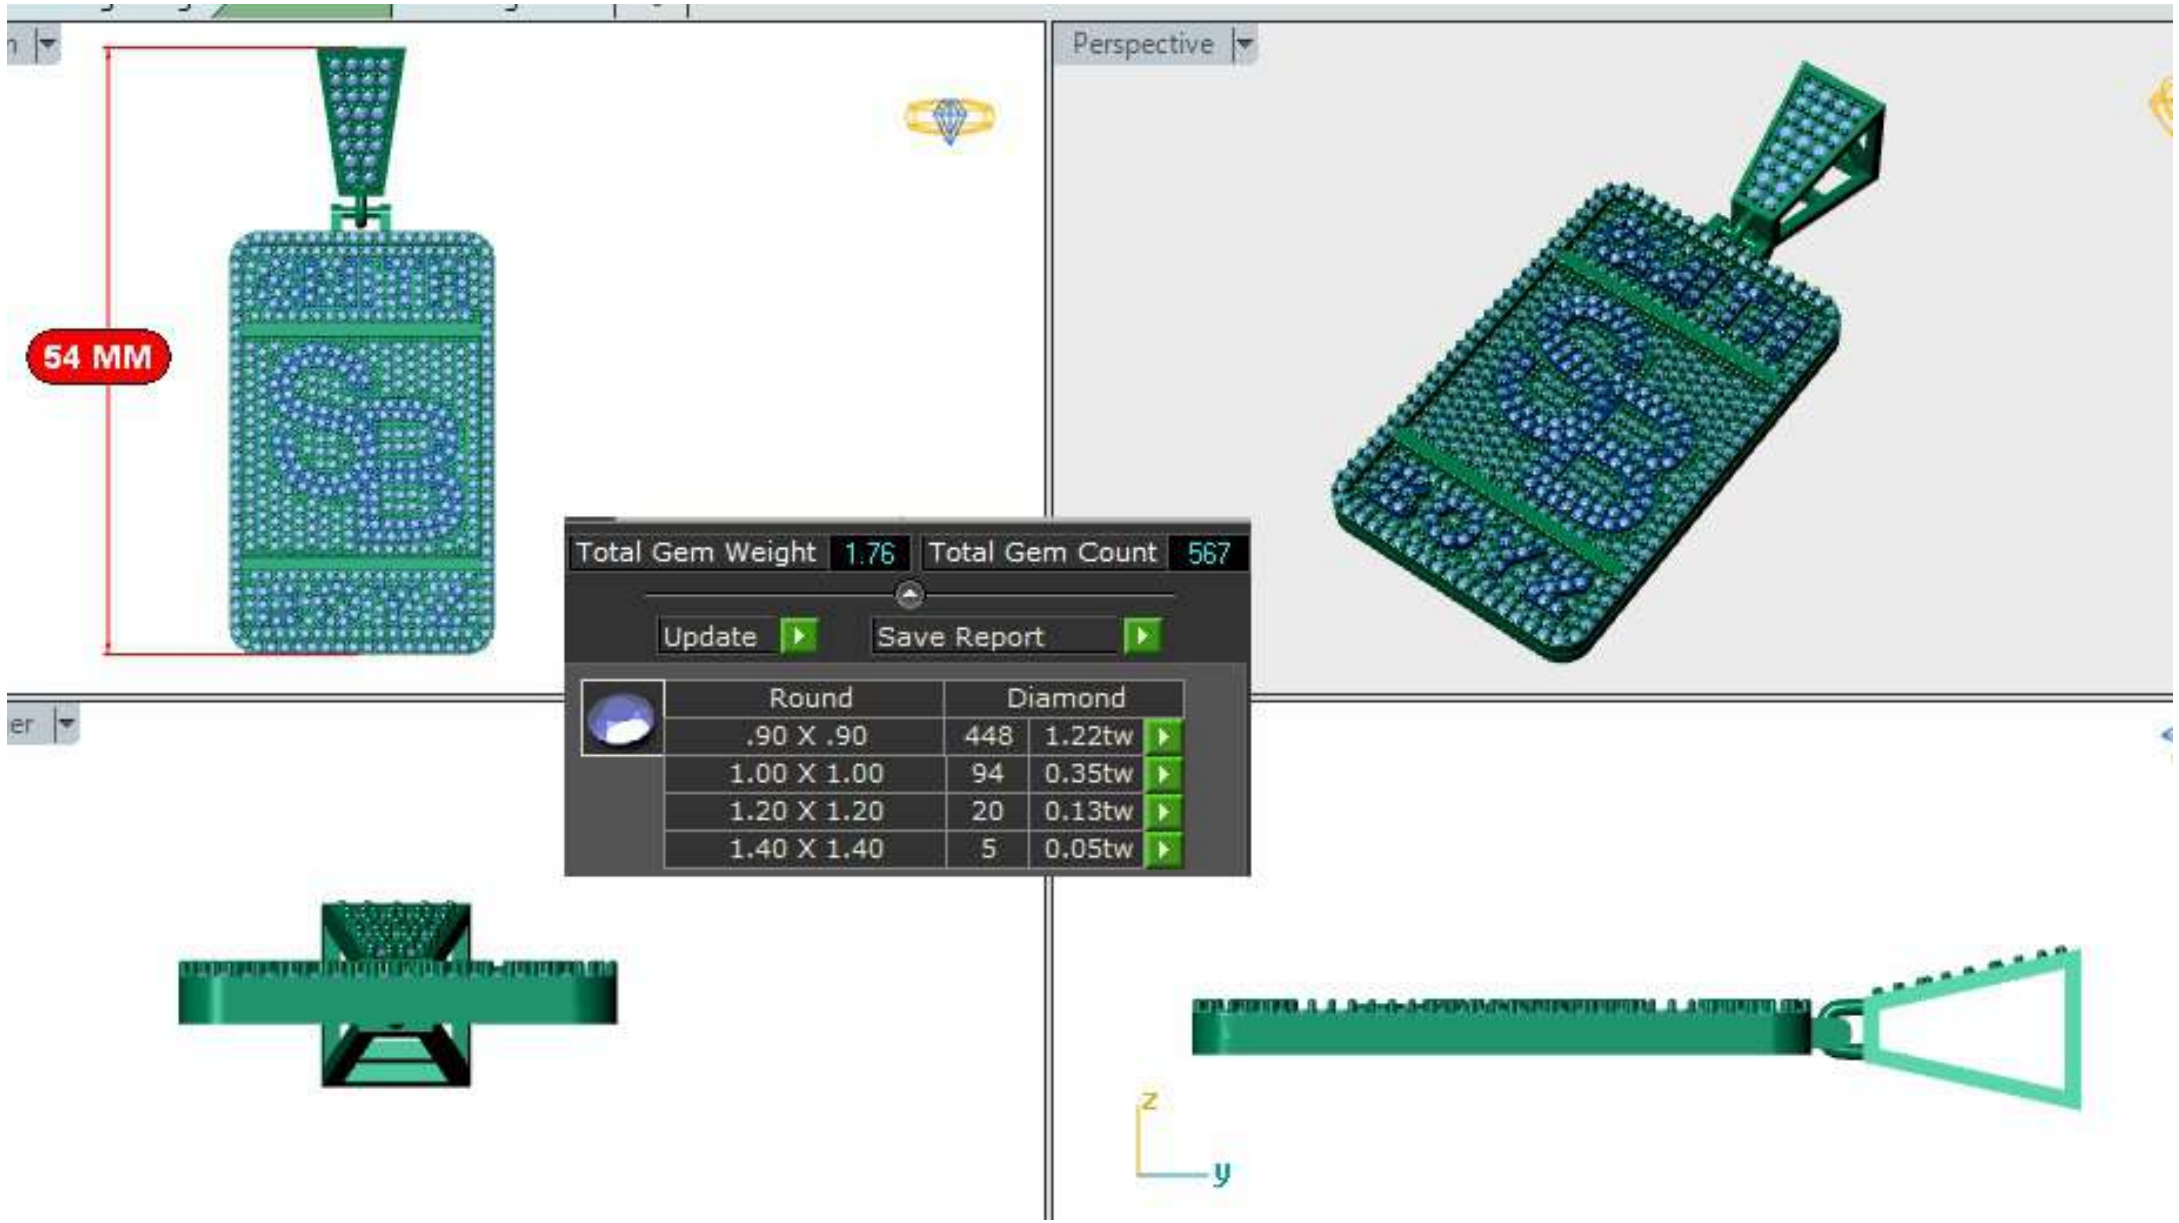

65.09

Address

Address bar content

22:21

54 MM

Perspective

Total Gem Weight 1.76 Total Gem Count 567

Update