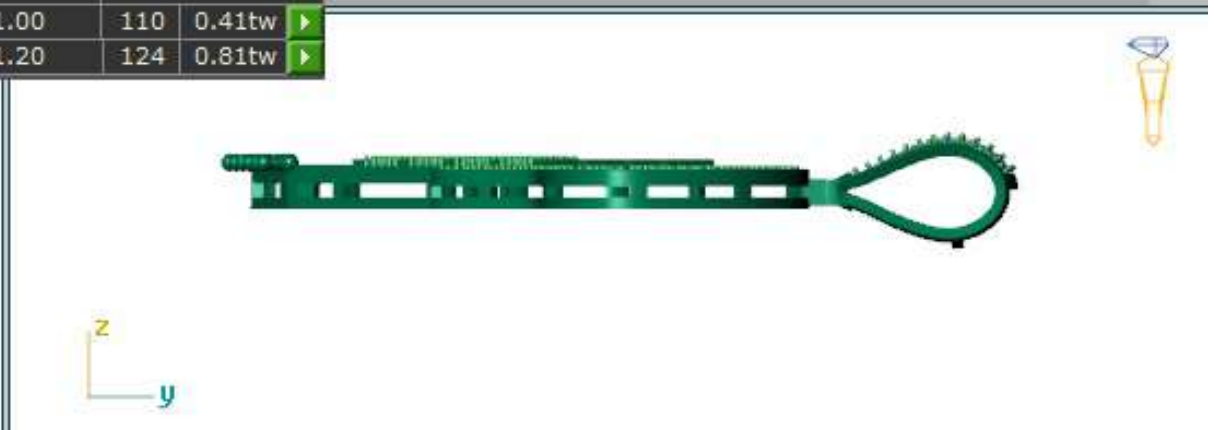

Diamond Round		Diamond
	1.00 X 1.00	110	0.41tw ▶
	1.20 X 1.20	124	0.81tw ▶