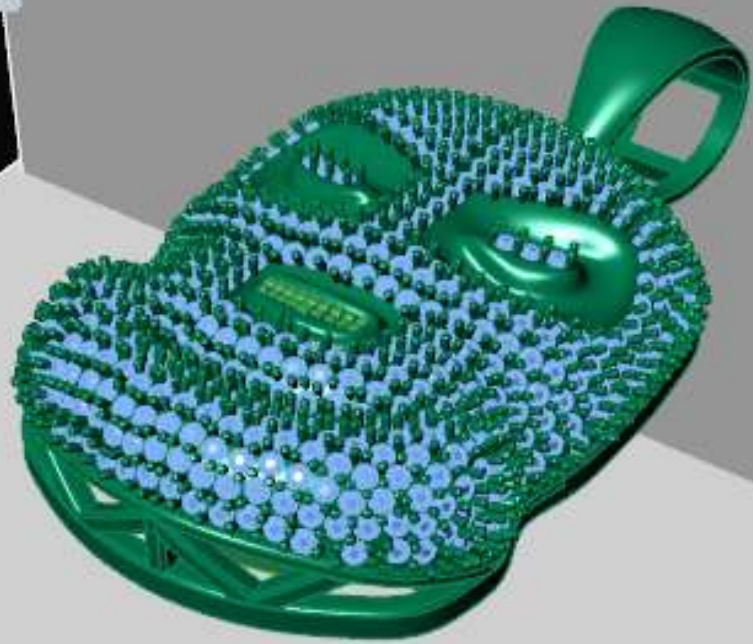

Perspective ▾

	Round	Diamond
	1.00 X 1.00	533 1.99tw ▶

through finger | Side view | Looking Down

Perspective

er

	Round	Diamond
	1.20 X 1.20	342 2.22tw

Perspective

	Round 1.00 X 1.00	Diamond 514 1.92tw
---	----------------------	-----------------------