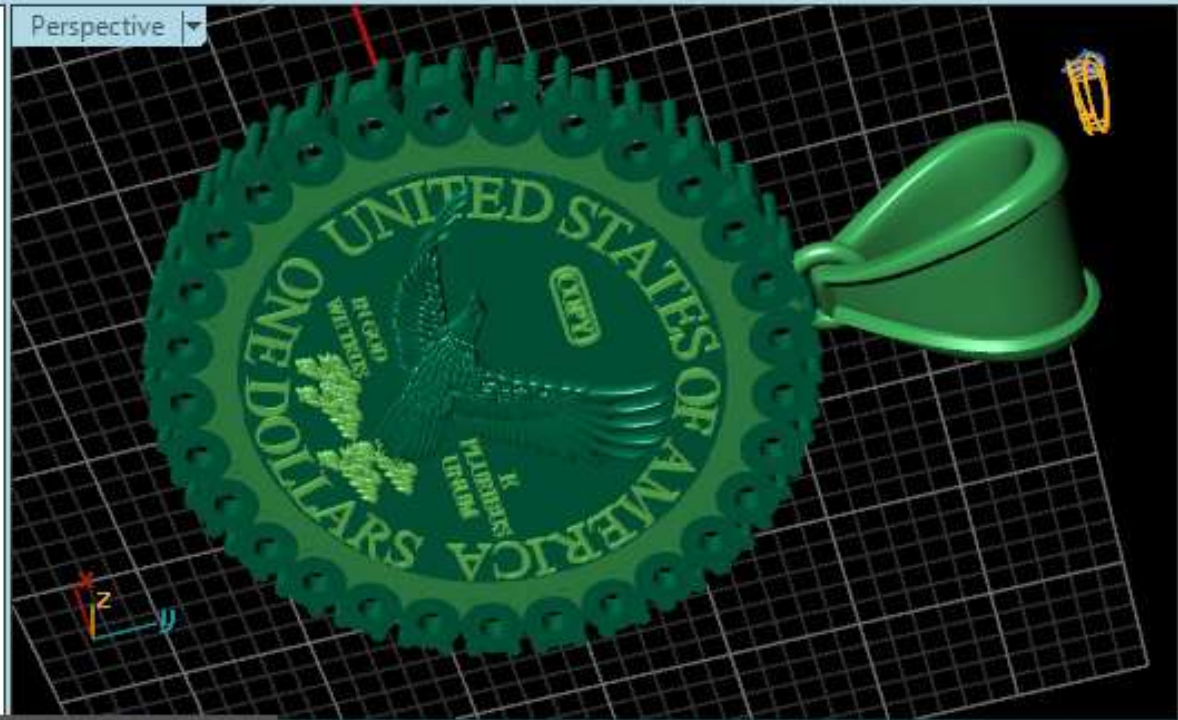

Perspective ▾