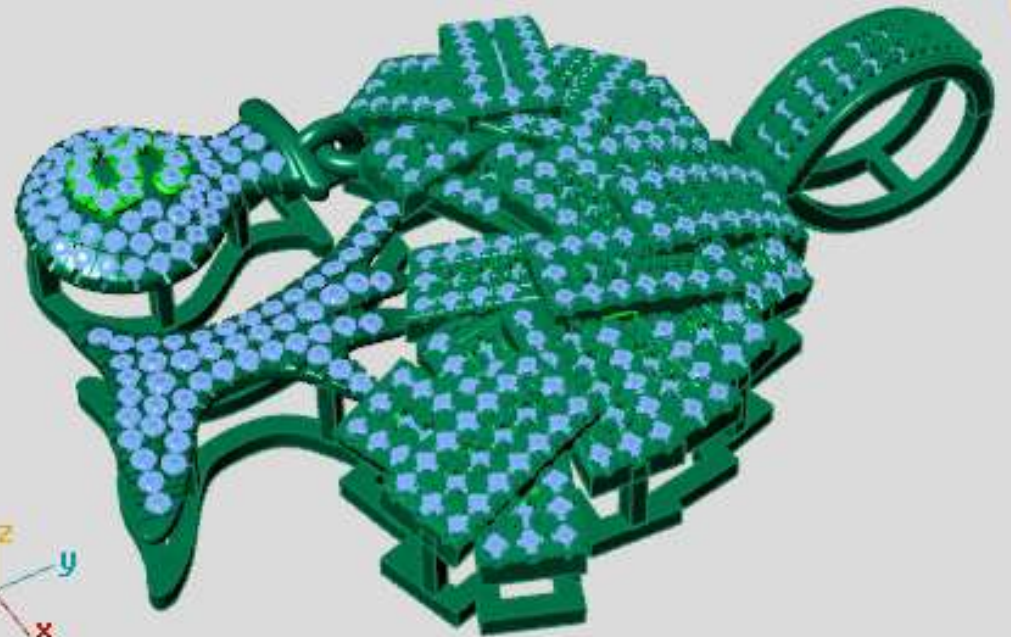

	Round	Diamond	
	1.00 X 1.00	240	0.90tw ▶
	.90 X .90	23	0.06tw ▶

own ▾

Perspective ▾

x

	Diamond Round	Diamond
	1.00 X 1.00	298 1.11tw ▶

inger ▾

x

	Round	Diamond	
	1.00 X 1.00	330	1.23tw
	1.20 X 1.20	5	0.033tw