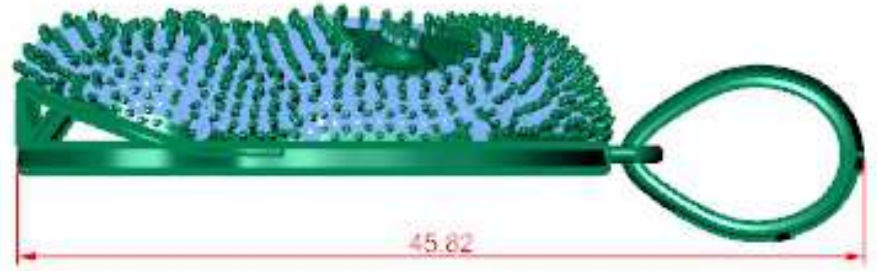

Perspective ▾

	Round	Diamond
	1.00 X 1.00	533 1.99tw ▶

through finger | Side view | Looking Down

Perspective

er

	Round	Diamond
	1.20 X 1.20	342 2.22tw

Perspective

	Round 1.00 X 1.00	Diamond 514 1.92tw
---	----------------------	-----------------------