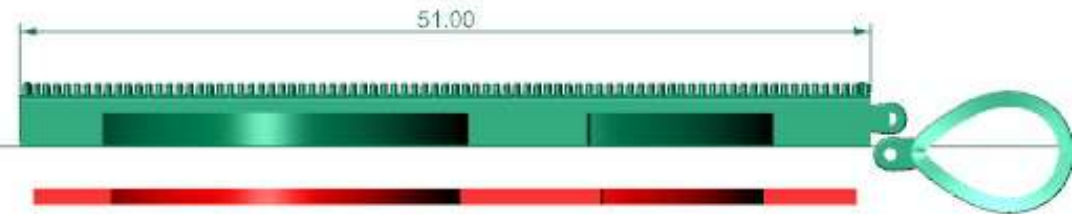

Update Save Report

	Round	Diamond	
	1.00 X 1.00	406	1.52tw

Looking Down Through Finger Side View Perspective

Looking Down

Perspective

Update Save Report

Through Finger

	Diamond Round	Dia
	1.00 X 1.00	549
	1.20 X 1.20	34