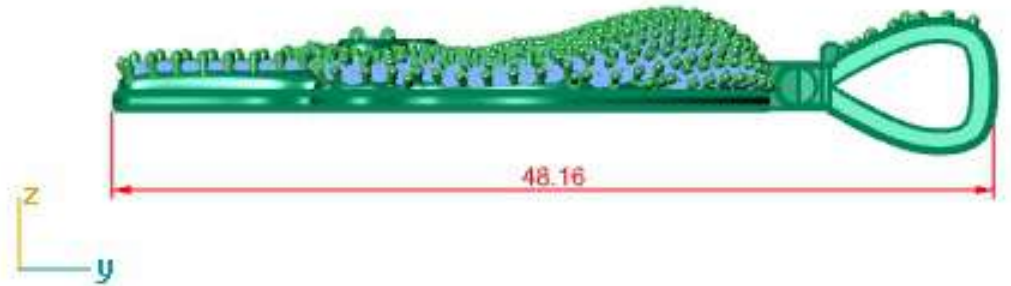

Perspective ▾

	Round	Diamond
	1.00 X 1.00	533 1.99tw ▶

through finger | Side view | Looking Down

Perspective

er

	Round	Diamond
	1.20 X 1.20	342 2.22tw

Perspective

	Round 1.00 X 1.00	Diamond 514 1.92tw
---	----------------------	-----------------------