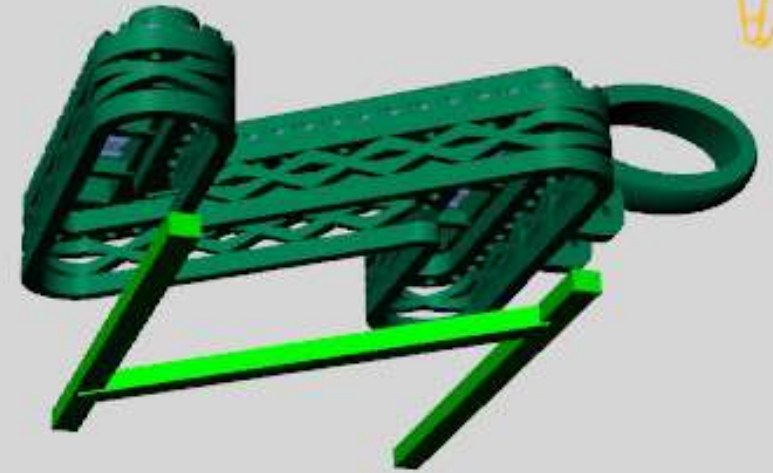

Perspective ▾

	Update ▶	Save Reopolz	
	Baguette Straight	D	x
	2.00 X 1.50	30	y
	Round	D	
	1.20 X 1.20	70	View ▾

ough Finger ▾

View ▾

A101400-Y  
\$2,399.50  
177

Perspective ▾

	Round	D
	1.20 X 1.20	78
	Baguette Straight	D
	2.00 X 1.50	31