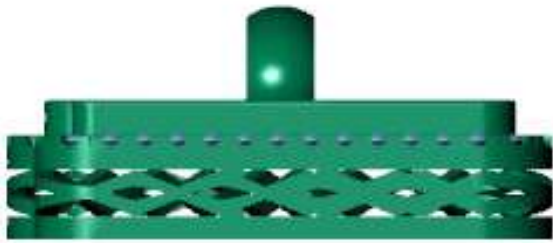

Perspective ▾

	Update ▶	Save Reopolz	
	Baguette Straight	D	x
	2.00 X 1.50	30	y
	Round	D	
	1.20 X 1.20	70	View ▾

ough Finger ▾

View ▾

A101400-Y  
\$2,399.50  
177

Perspective ▾

	Round	D
	1.20 X 1.20	78
	Baguette Straight	D
	2.00 X 1.50	31