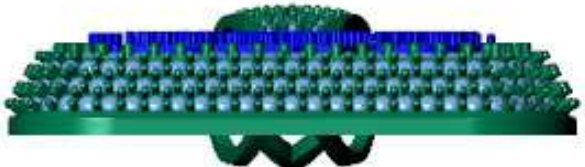

Through Finger

57 MM

40 MM

Down ▾

Perspective ▾

	Round	Diamond	
	1.00 X 1.00	493	1.84tw ▶
	.90 X .90	278	0.92tw ▶
	1.10 X 1.10	120	

-x

Finger ▾