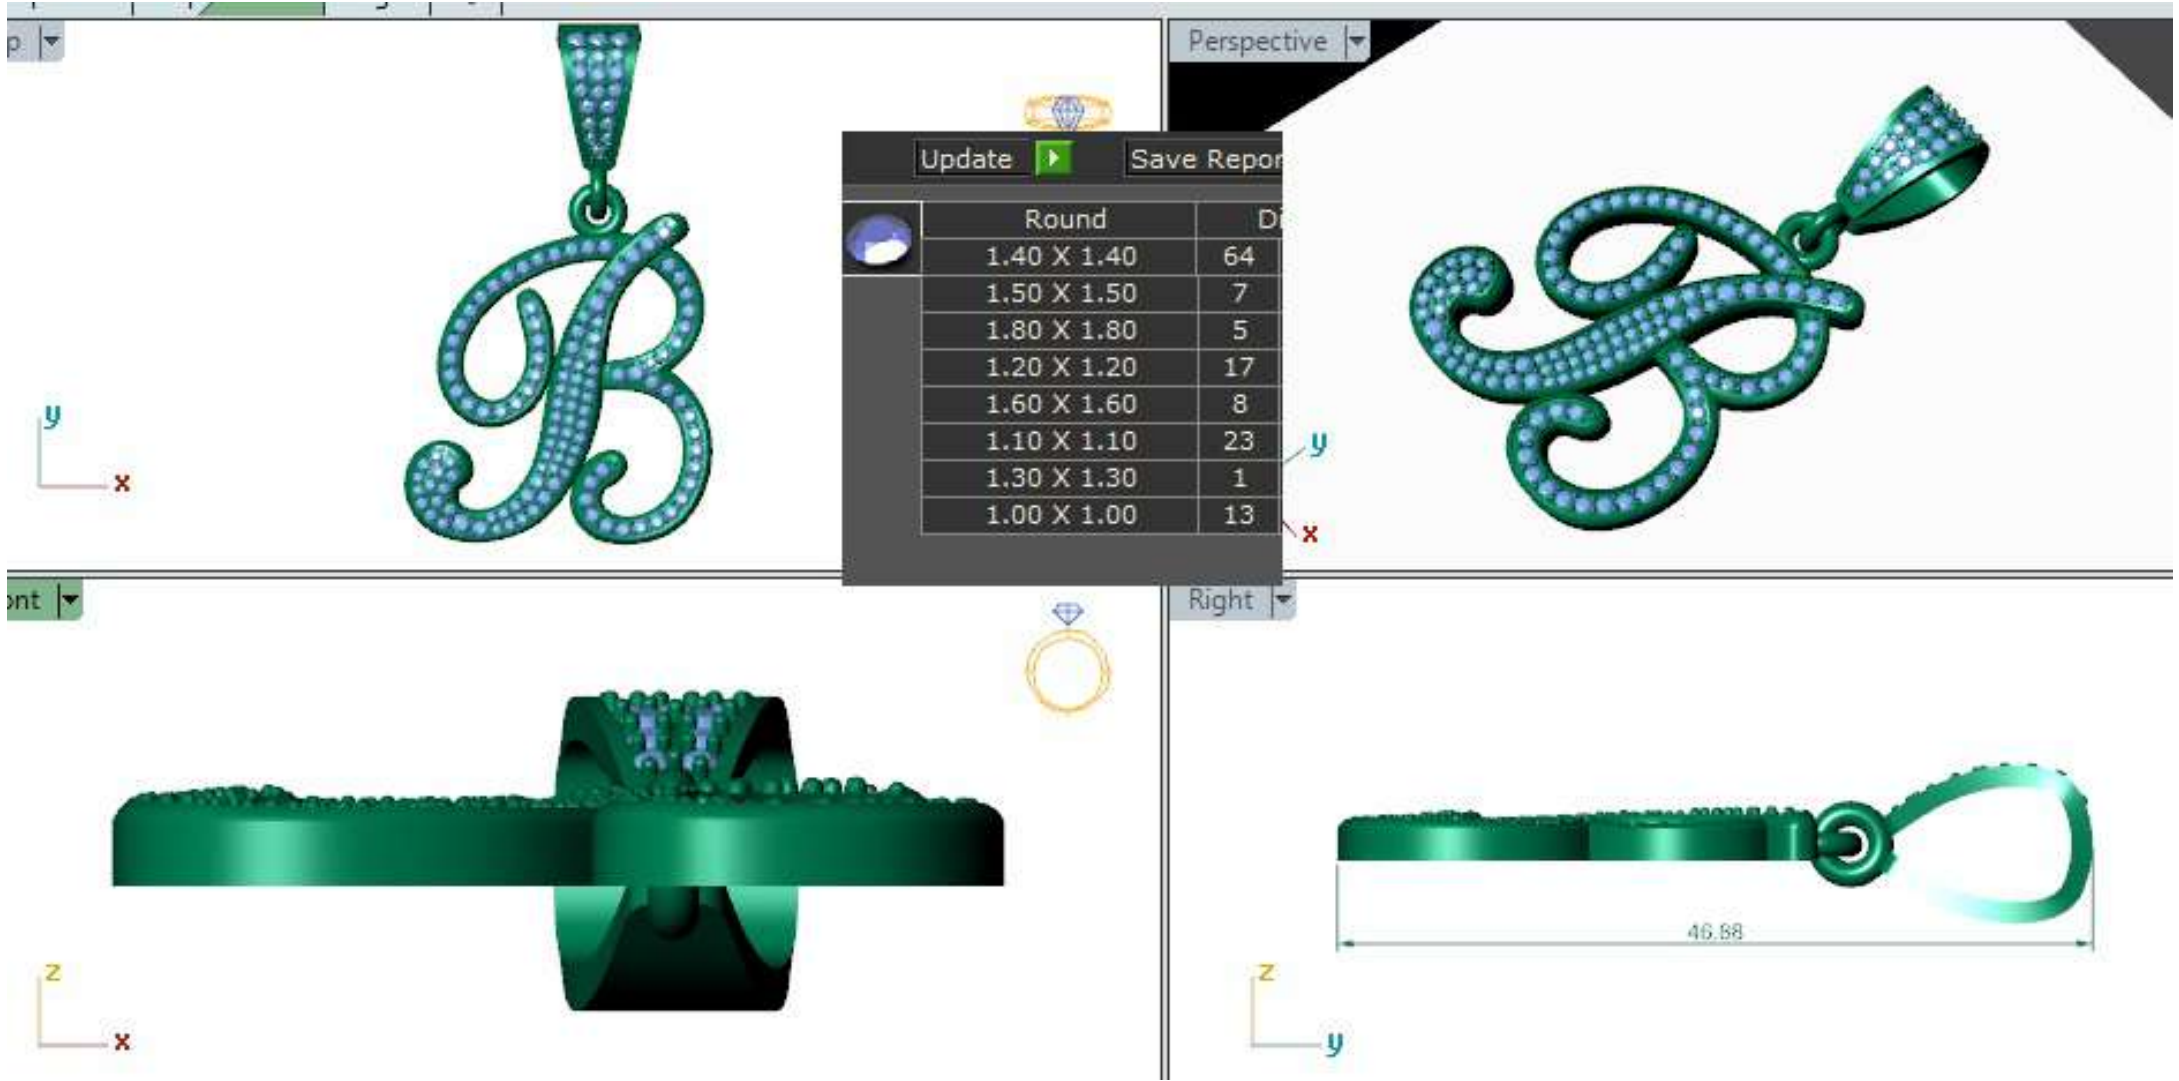

A101414-Y  
#2399.30

**6 gms in silver**

Diameter

Number

0.90

368

0.95

8