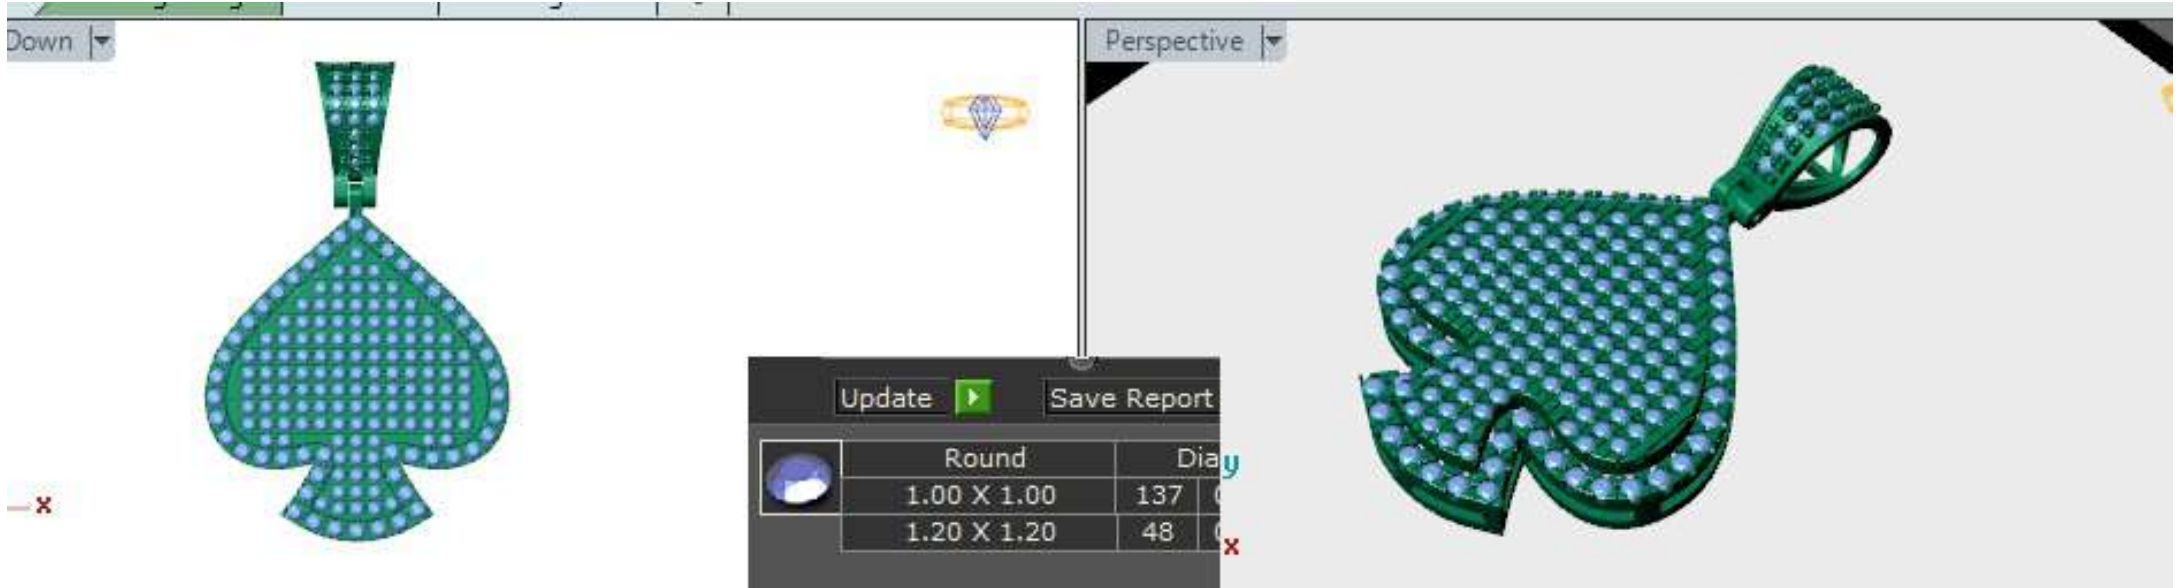

	Diamond Round	Diamond
	1.00 X 1.00	320 1.19tw ▶

ough Finger ▾

Update ▶

Save Report ▶

Diamond Round	Diamond	
1.20 X 1.20	83	0.54tw ▶
1.00 X 1.00	101	0.38tw ▶

Working Down

Perspective

Update Save Report