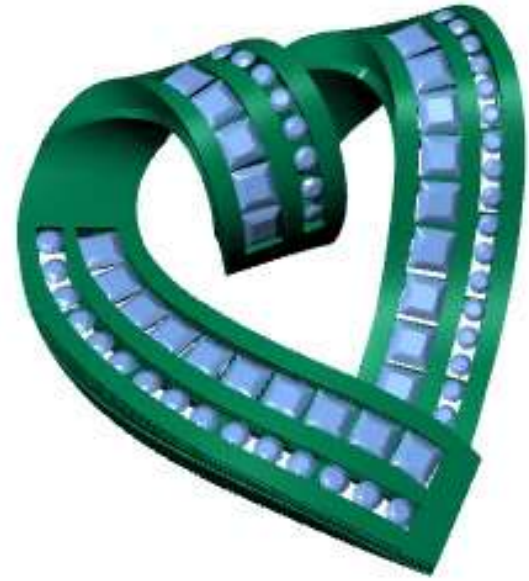

Finger ▾

w ▾

-x

Perspective

27 MM

	Round	Diamond	
	1.10 X 1.10	17	0.08tw ▶
	Princess	Diamond	
	1.40 X 1.40	15	0.15tw ▶
	Round	Diamond	
	2.00 X 2.00	24	1.20tw ▶
	Round	Diamond	
	1.20 X 1.20	8	0.05tw ▶

Z

	Round	Diamond	
	2.00 X 2.00	22	0.66tw 
	2.20 X 2.20	28	1.12tw 