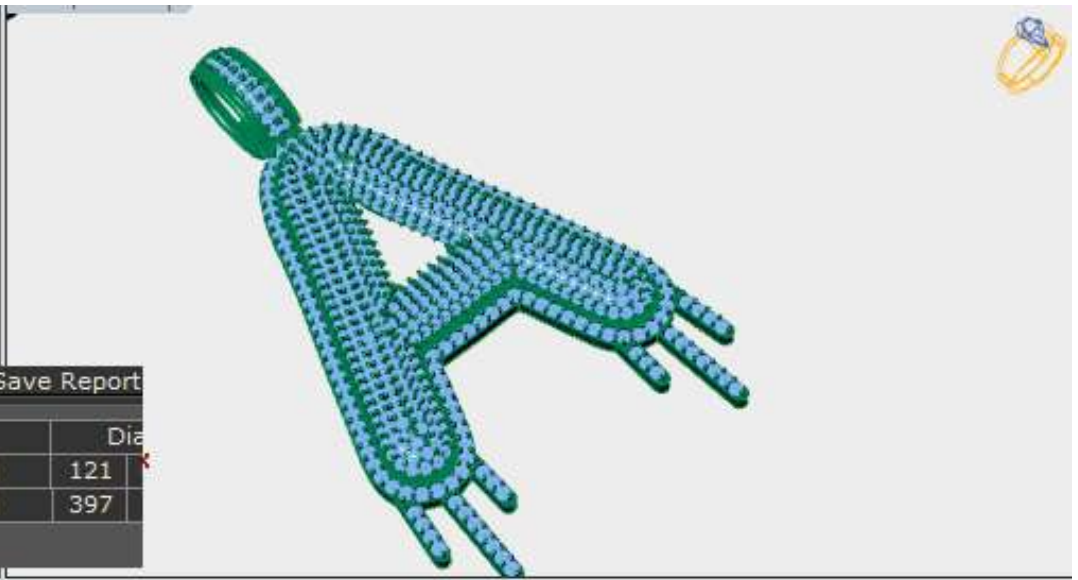

Update Save Report

	Round	Dia
	1.20 X 1.20	121
	1.00 X 1.00	397

Through Finger ▾