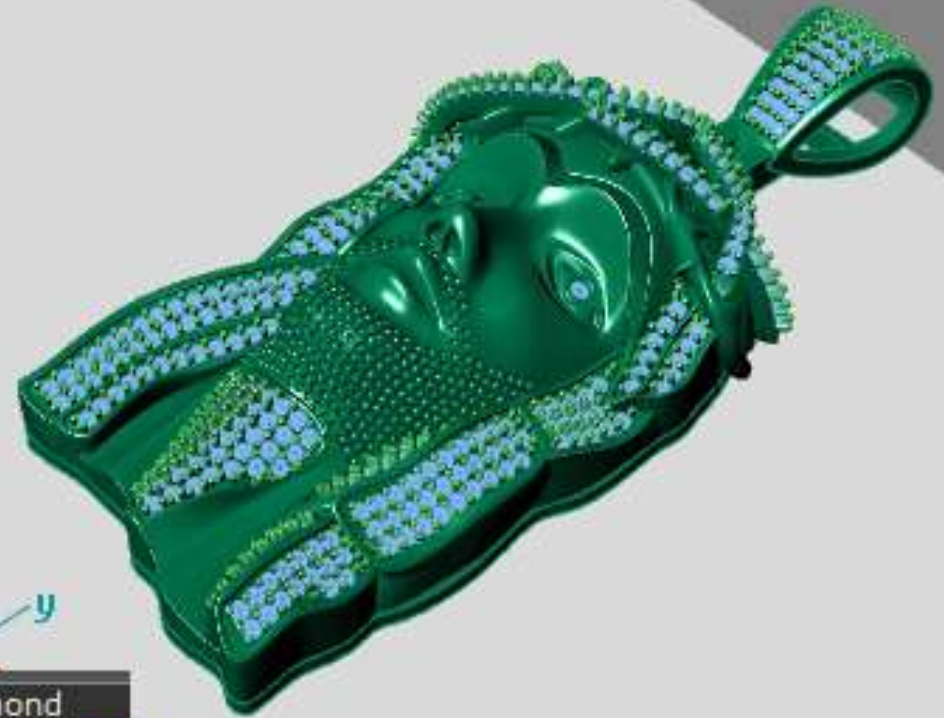

Perspective ▾