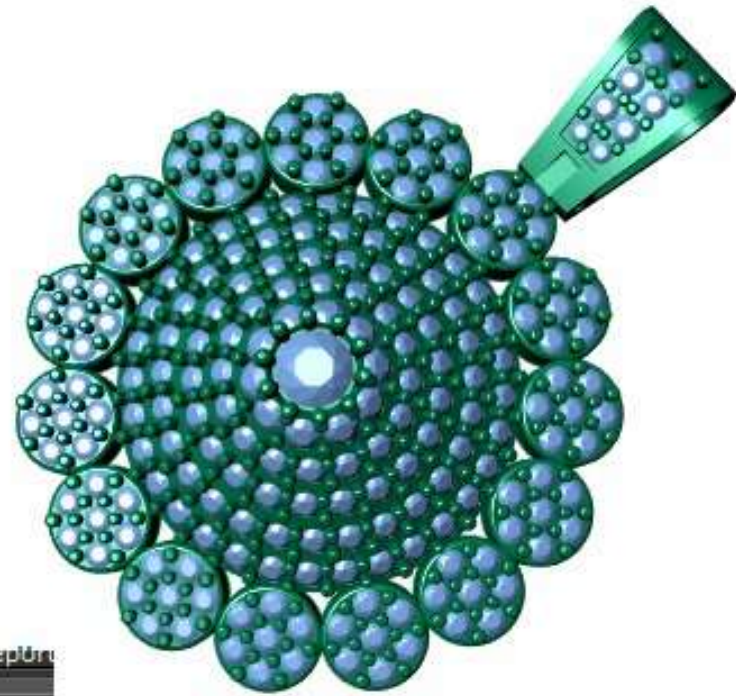

53.47

Perspective Top Front Right

Update Save Report

	Round	Diam	
	2.20 X 2.20	3	0
	2.00 X 2.00	2	0
	1.30 X 1.30	127	1

rown

Perspective

-x

Update Save Report