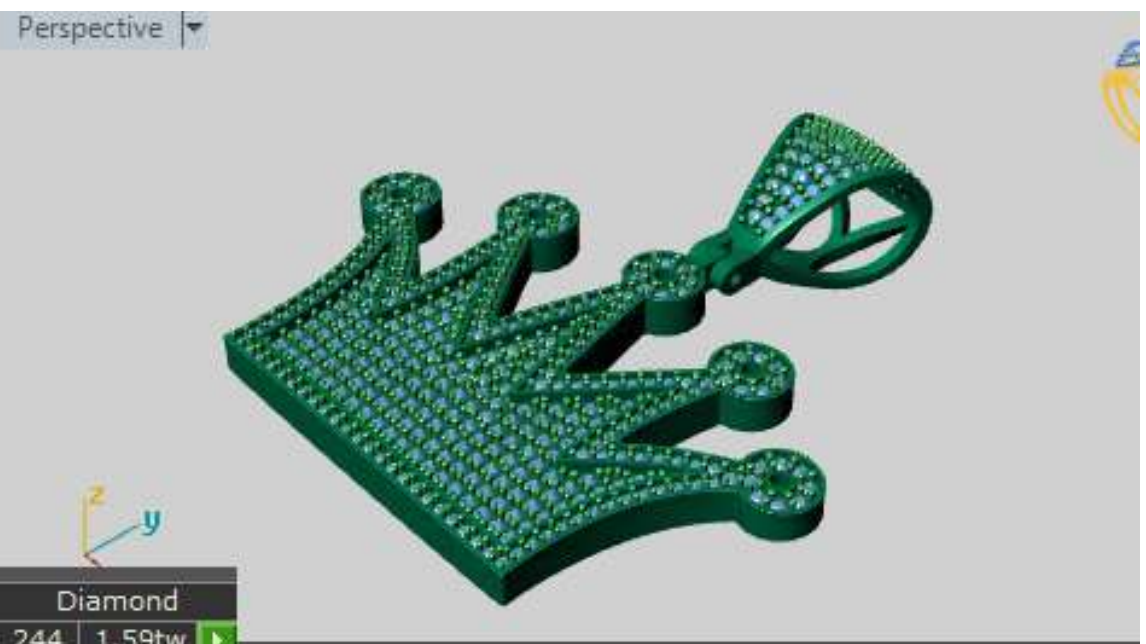

Perspective ▾

Round	Diamond
1.20 X 1.20	120   0.78tw ▶

45.56

Perspective ▾

	Round	Diamond
	1.00 X 1.00	286 1.07tw ▶

Round		Diamond	
1.20 X 1.20	244	1.59tw	▶
1.40 X 1.40	2	0.021tw	▶
1.00 X 1.00	113	0.42tw	▶