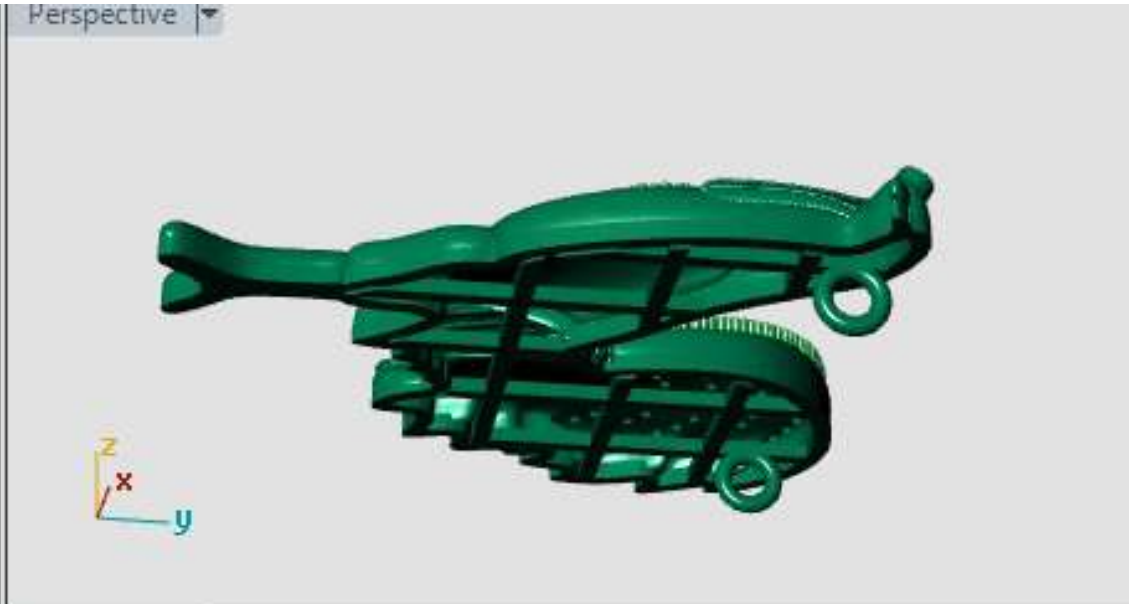

57mm

Perspective

	Round	Diamond
	1.00 X 1.00	410 1.53tw ▶

Perspective

	Round	Diamond
	1.00 X 1.00	111 0.41tw

Looking Down

Perspective

8.15 GM