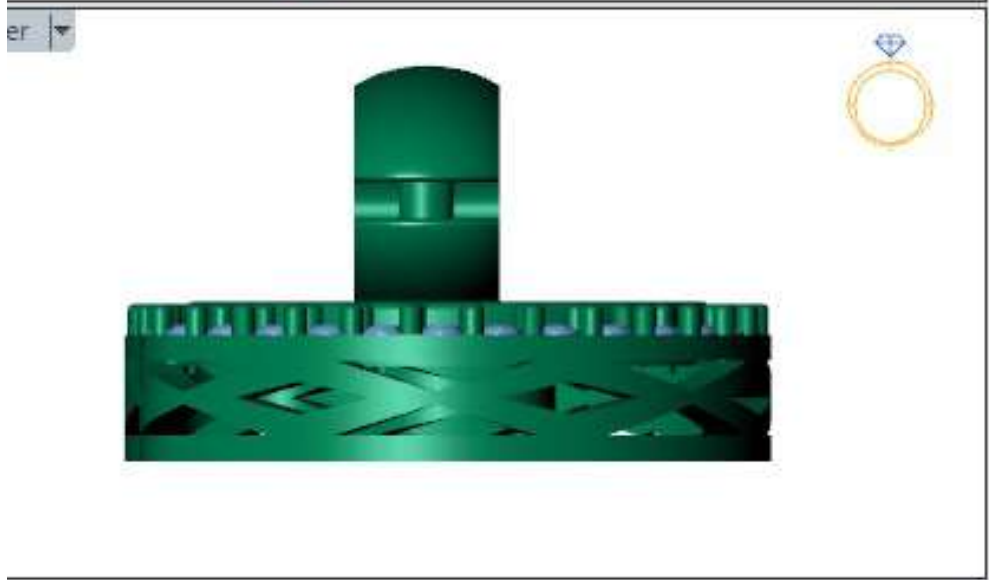

Through Finger Side View Looking Down

Update Save Report

Round	Dia
1.20 X 1.20	171
1.00 X 1.00	96
1.50 X 1.50	11

48 mm

13.0 gm silver w.t

GEM REPORTER			
Total Gem Weight	3.43	Total Gem Count	644
Update		Save Report	
Diamond Round	Diamond		
1.00 X 1.00	23	0.09tw	
1.20 X 1.20	173	1.12tw	
1.30 X 1.30	3	0.025tw	
1.40 X 1.40	1	0.010tw	
.90 X .90	9	0.025tw	
1.10 X 1.10	435	2.15tw	