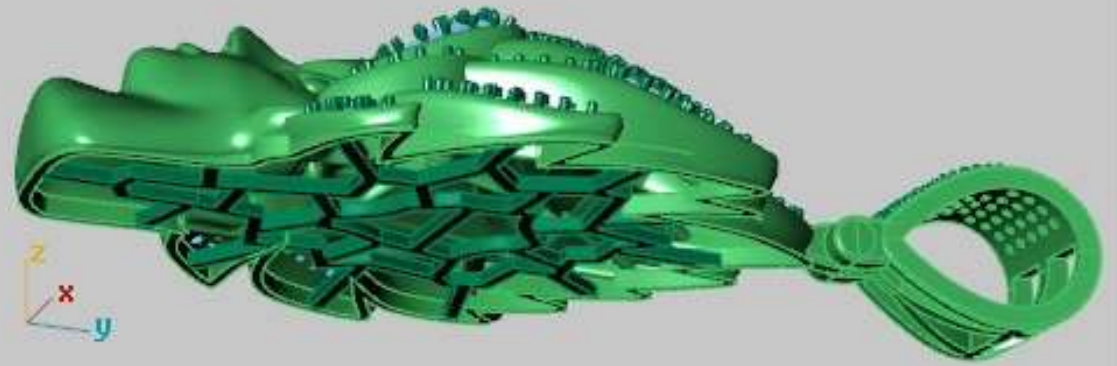

Down

Perspective

Finger

	Round	Diamond
	2.50 X 2.50	2 0.12tw ▶
	1.25 X 1.25	91 0.67tw ▶
	1.50 X 1.50	71 0.89tw ▶

through finger | side view | Looking Down

Perspective

Round	Diamond
1.00 X 1.00	290 1.08tw

16gm

Down ▾

Perspective ▾

-x

Finger ▾

	Diamond Round 1.20 X 1.20	Diamond 247 1.61tw ▶
	Diamond Cushion 7.00 X 5.00	Diamond 2 2.18tw ▶

-x

Perspective ▾

	Round	Diamond	
	1.20 X 1.20	2	0.013tw ▶
	1.00 X 1.00	341	1.27tw ▶
	1.50 X 1.50	3	0.038tw ▶
	1.30 X 1.30	4	0.033tw ▶