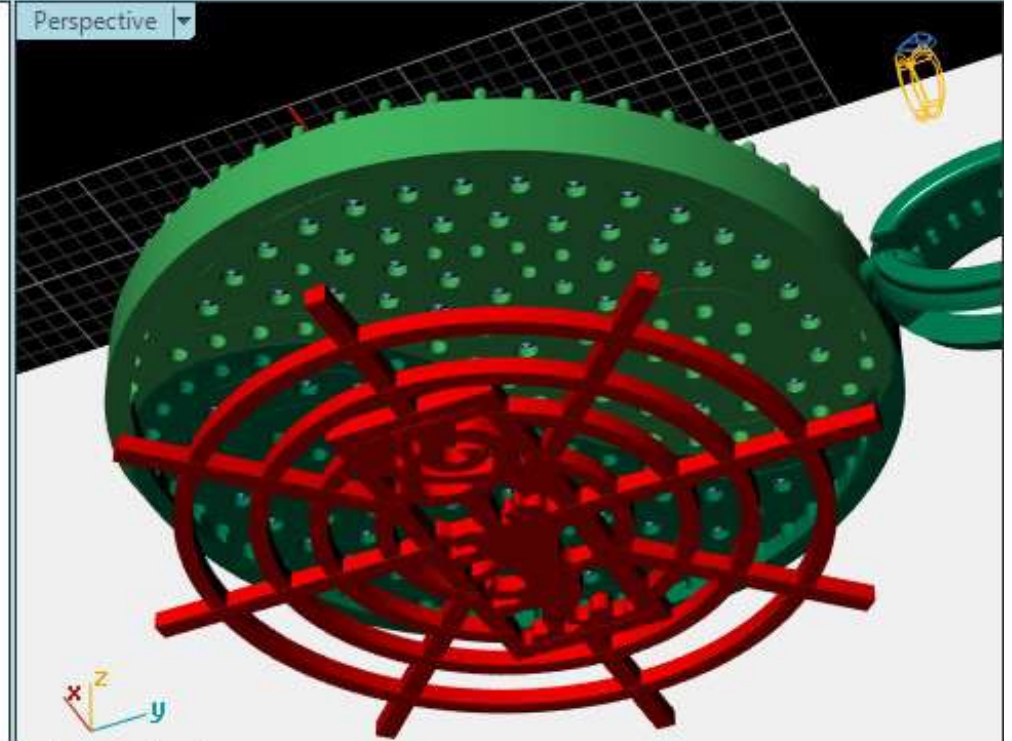

Perspective

Update Save Report

Diamond Round	D
1.00 X 1.00	15
1.10 X 1.10	108
1.60 X 1.60	6
1.30 X 1.30	6
1.20 X 1.20	6

Through Finger

38.16

Looking Down

Perspective

Update Save Report

	Diamond Round	Dia
	1.00 X 1.00	14
	1.20 X 1.20	224
	1.70 X 1.70	17
	Diamond Baguette	Dia
	3.00 X 1.50	24

Through Finger

37.14

Perspective Through Finger Side View Looking Down

Looking Down

Perspective

Through Finger