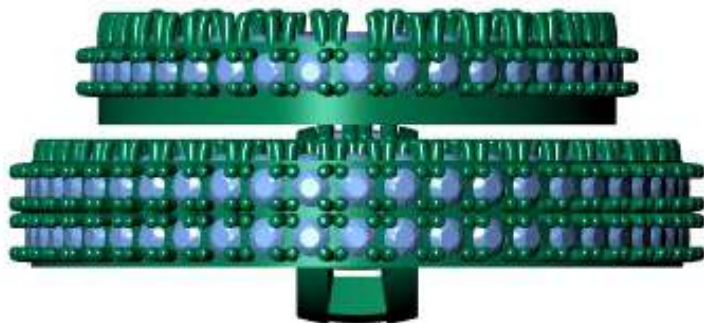

Update Save Report

	Diamond Round	Dia
	1.00 X 1.00	14
	1.20 X 1.20	224
	1.70 X 1.70	17
	Diamond Baguette	Dia
	3.00 X 1.50	24

Through Finger