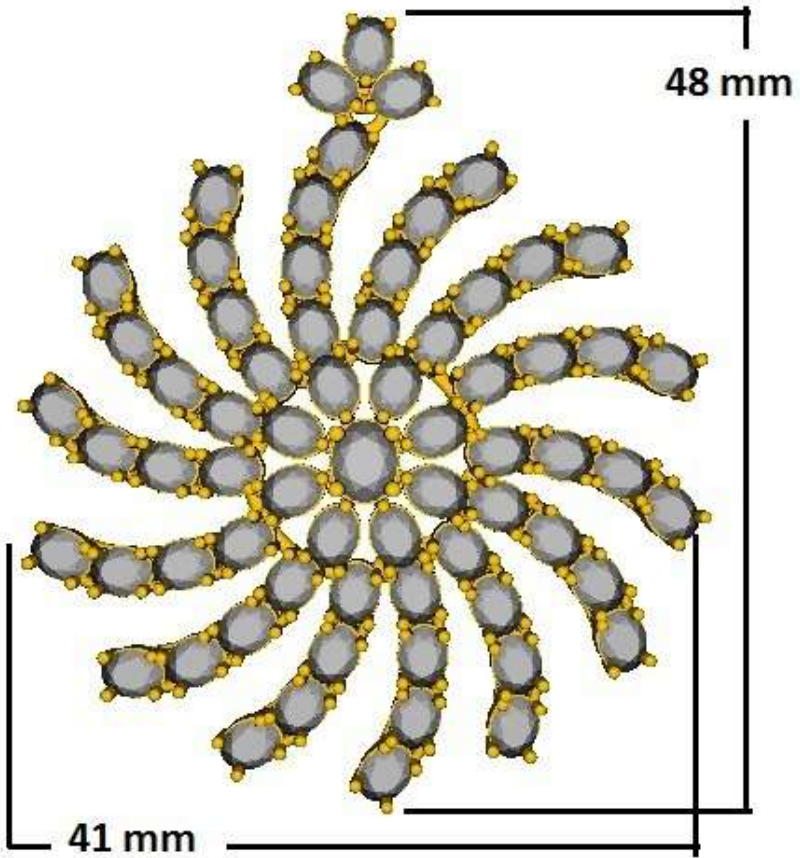

9.5 gms in silver wt

Oval = 4x3 mm = 67 Pcs
5x4 mm = 1 Pcs (Center)