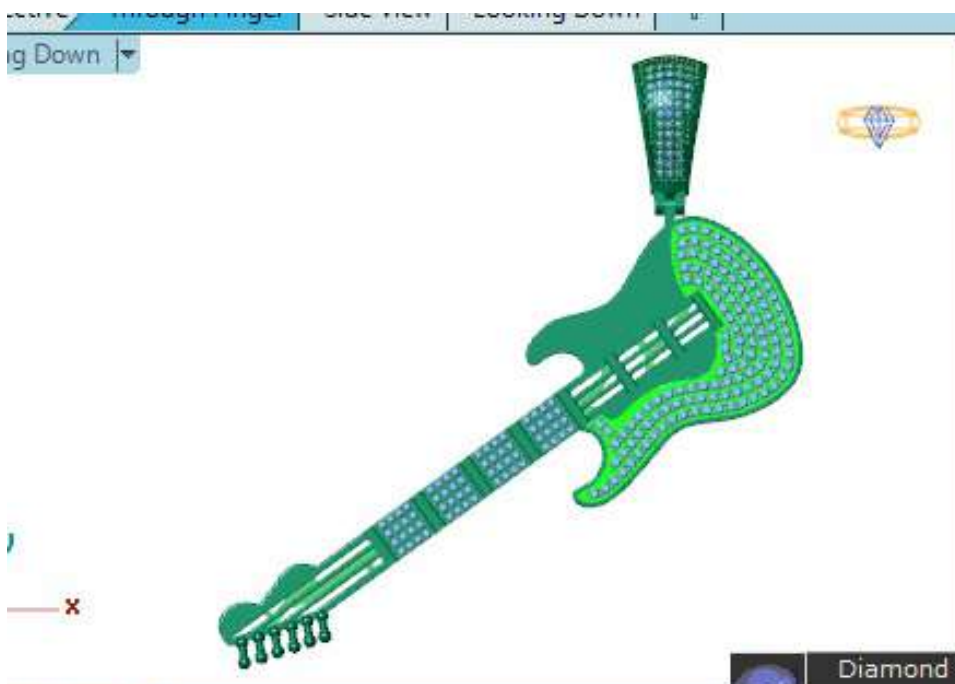

	Round	Diamond	
	1.20 X 1.20	2	0.013tw ▶
	1.00 X 1.00	323	1.21tw ▶
	Baguette Straight	Diamond	
	1.20 X .80	93	0.61tw ▶

ough Finger ▾

Side View ▾

x z

y

	Round	Diamond
	1.00 X 1.00	277 1.03tw ▶

	Diamond Round		Diamond
	1.00 X 1.00	110	0.41tw ▶
	1.20 X 1.20	124	0.81tw ▶