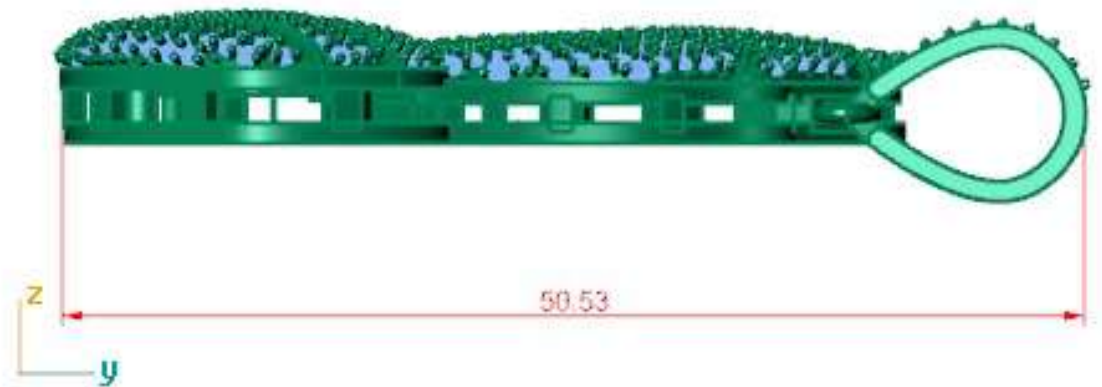

Diamond Round 1.00 X 1.00	Diamond 393 1.47tw