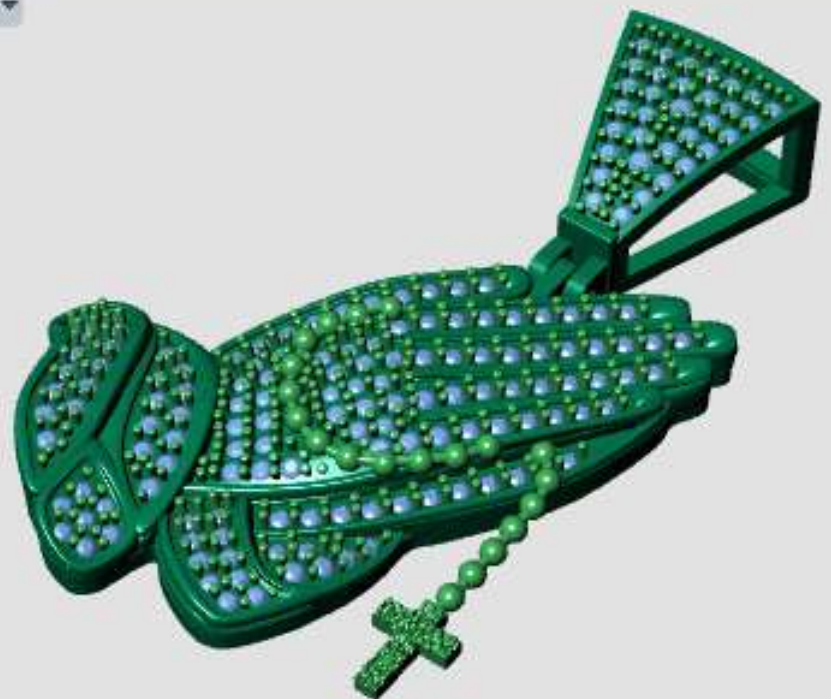

Round	Diamond	
1.00 X 1.00	87	0.32tw
1.20 X 1.20	5	0.033tw
1.10 X 1.10	5	0.025tw
.90 X .90	18	0.049tw
1.40 X 1.40	6	0.06tw
2.00 X 2.00	1	0.030tw

Perspective ▾

Round	Diamond	
1.00 X 1.00	66	0.25tw ▶
1.10 X 1.10	27	0.13tw ▶
1.20 X 1.20	15	0.10tw ▶
1.20 X 1.20	6	0.038tw ▶
1.40 X 1.40	6	0.06tw ▶
1.30 X 1.30	7	0.06tw ▶

er ▾

Perspective ▾

Side View ▾

own ▾

Perspective ▾

39 mm

finger ▾

	Round	Diamond	
	1.00 X 1.00	127	0.47tw ▶
	1.20 X 1.20	2	0.013tw ▶
	.90 X .90	35	0.10tw ▶