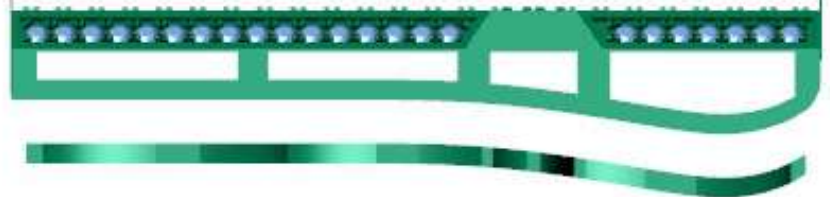

Looking Down

8 gm

Perspective

Through Finger

Update Save Rep

	Diamond Round	
	1.20 X 1.20	2
	1.30 X 1.30	48
	1.10 X 1.10	2
	1.00 X 1.00	188
	1.50 X 1.50	3

48.08

Looking Down