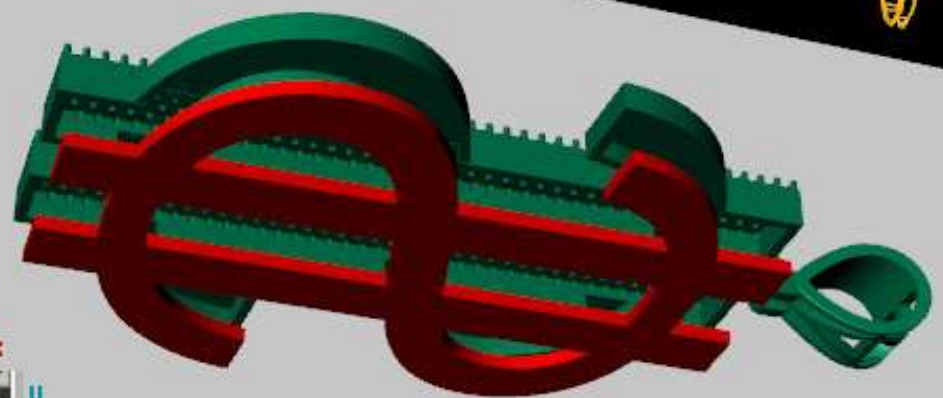

Perspective ▾