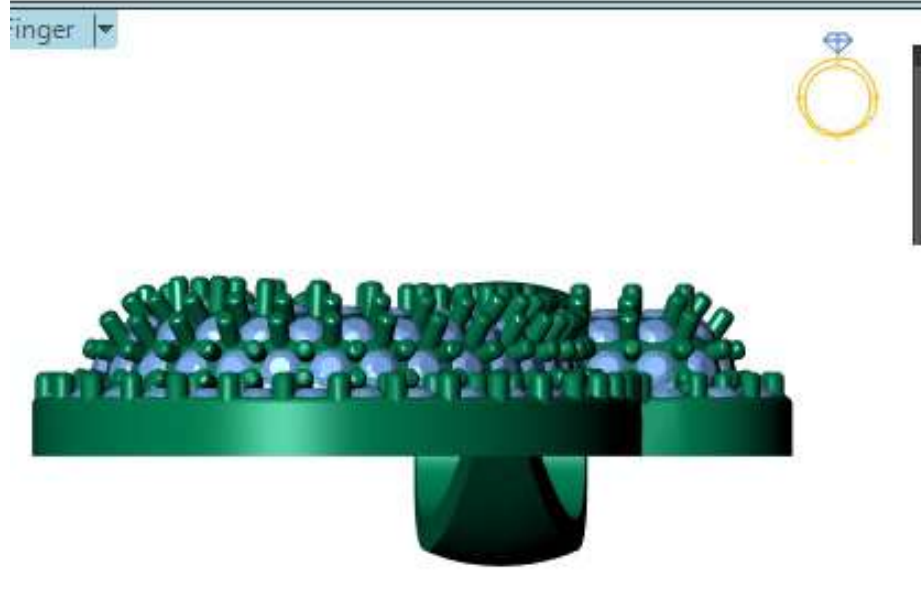

Through Finger

	Diamond Round	Diamond	
	1.00 X 1.00	185	0.69tw
	1.40 X 1.40	5	0.05tw

41.12

Looking Down ▾

Perspective ▾

Update  Save Report

Diamond Round	Dia
1.00 X 1.00	604
1.20 X 1.20	196

Through Finger ▾