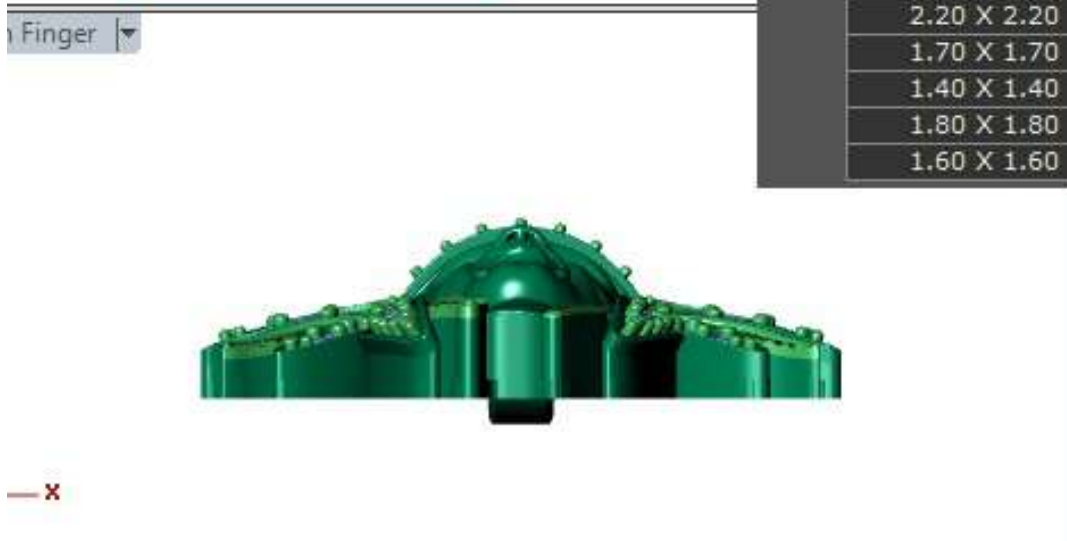

Perspective

Round	Diamond
1.20 X 1.20	84 0.55tw ▶
1.40 X 1.40	2 0.021tw ▶
3.00 X 3.00	2 0.20tw ▶
1.00 X 1.00	156 0.58tw ▶
2.00 X 2.00	5 0.15tw ▶

	Round	Diamond	
	2.40 X 2.40	8	0.41tw ▶
	2.00 X 2.00	2	0.06tw ▶
	1.90 X 1.90	4	0.10tw ▶
	2.20 X 2.20	6	0.24tw ▶
	1.70 X 1.70	2	0.037tw ▶
	1.40 X 1.40	2	0.021tw ▶
	1.80 X 1.80	4	0.09tw ▶
	1.60 X 1.60	8	0.12tw ▶