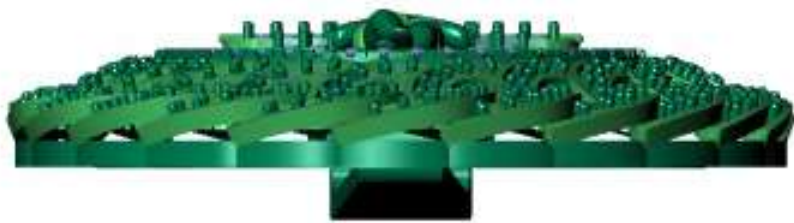

19.87

Perspective ▾

19.87

Perspective ▾

	Round	Diamond	
	1.10 X 1.10	19	0.09tw ▶
	1.00 X 1.00	208	0.78tw ▶
	1.20 X 1.20	129	0.84tw ▶

lenth 25 mm

5.5 gm silver

	Diamond Round	Diamond
	.80 X .80	140 0.28tw