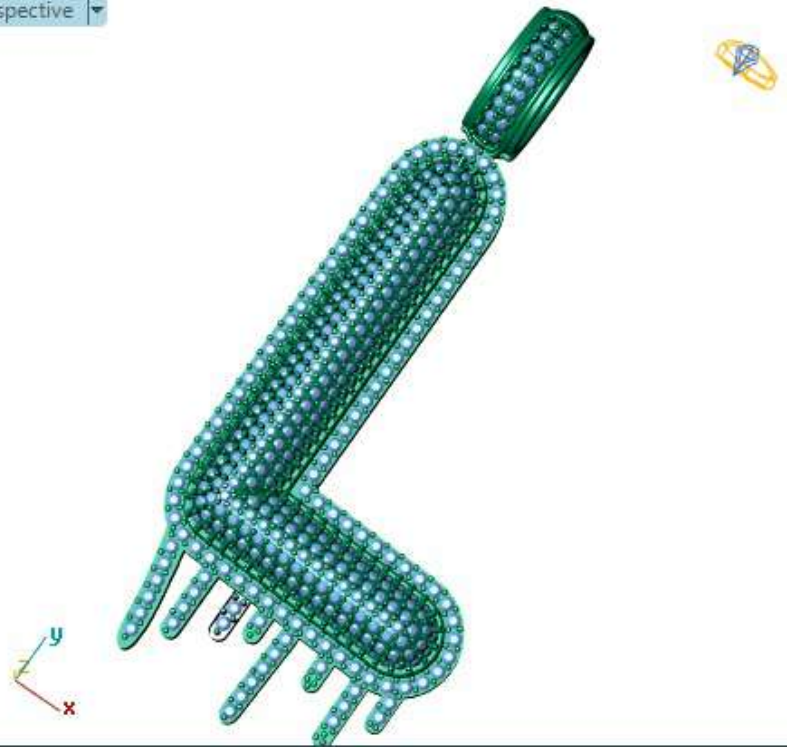

	Princess	Dia
	2.00 X 2.00	70

Through Finger

Side View

Down ▾

Perspective ▾

-x

Round	D
1.40 X 1.40	32
1.10 X 1.10	26
1.20 X 1.20	44
1.30 X 1.30	34
1.33 X 1.33	4
1.50 X 1.50	40
1.00 X 1.00	21
1.60 X 1.60	6
1.70 X 1.70	4
1.80 X 1.80	2
2.40 X 2.40	75

Finger ▾

w ▾

-x

Perspective

27 MM

	Round	Diamond	
	1.10 X 1.10	17	0.08tw ▶
	Princess	Diamond	
	1.40 X 1.40	15	0.15tw ▶
	Round	Diamond	
	2.00 X 2.00	24	1.20tw ▶
	Round	Diamond	
	1.20 X 1.20	8	0.05tw ▶

Z

	Round	Diamond	
	2.00 X 2.00	22	0.66tw 
	2.20 X 2.20	28	1.12tw 

Perspective Through Finger Side View Looking Down

Perspective

Through Finger

Side View

62.72

Update		Save Report
	Diamond Round	Dia
	1.00 X 1.00	311
	1.20 X 1.20	108

Total Gem Weight .41    Total Gem Count 192