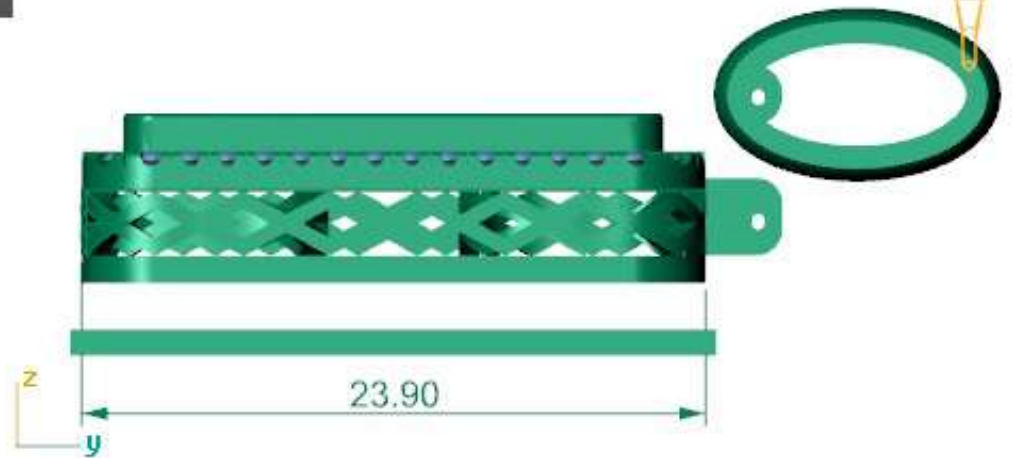

Perspective ▾

	Update ▶	Save Reopolz	
	Baguette Straight	D	x
	2.00 X 1.50	30	y
	Round	D	
	1.20 X 1.20	70	View ▾

ough Finger ▾

View ▾

A101400-Y  
\$2,399.50  
177

Perspective ▾

	Round	D
	1.20 X 1.20	78
	Baguette Straight	D
	2.00 X 1.50	31