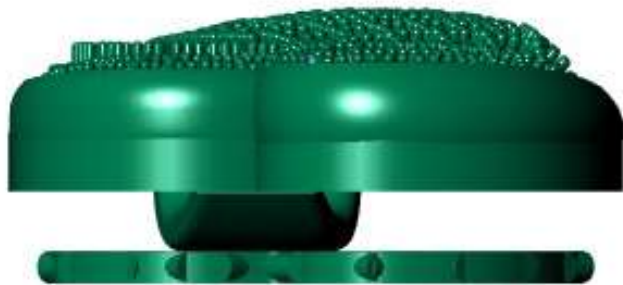

5.12 GM SILVER

Finger ▾

	Diamond Round	Diamond	
	1.00 X 1.00	4	0.015tw ▶
	.80 X .80	140	0.33tw ▶