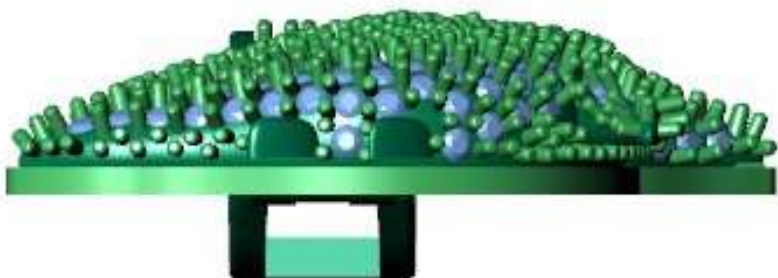

ger ▾

	Diamond Round 1.00 X 1.00	Diamond 245 0.91tw