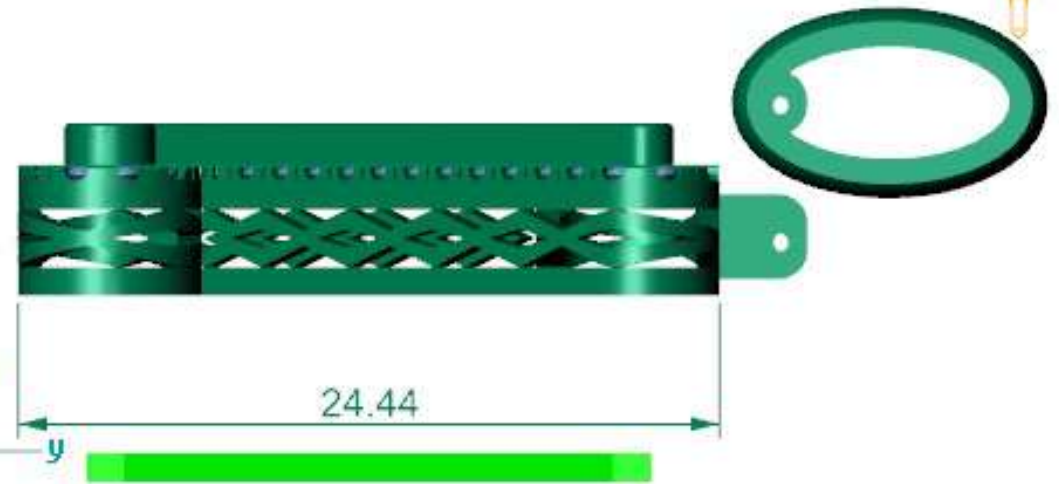

Perspective ▾

	Update ▶	Save Reopolz	
	Baguette Straight	D	x
	2.00 X 1.50	30	y
	Round	D	
	1.20 X 1.20	70	View ▾

ough Finger ▾

View ▾

A101400-Y  
\$2,399.50  
177

Perspective ▾

	Round	D
	1.20 X 1.20	78
	Baguette Straight	D
	2.00 X 1.50	31