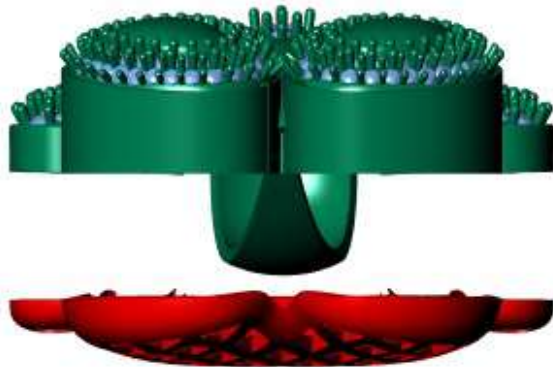

Side View

Update		Save Report	
	Diamond Round	Diamond	
	1.00 X 1.00	756	2.82tw
	1.10 X 1.10	4	0.020tw
	1.20 X 1.20	26	0.17tw
	1.30 X 1.30	4	0.033tw
	1.40 X 1.40	24	0.25tw

Command:

Perspective Through Finger Side View Looking Down

Looking Down

Perspective

Through Finger

Side View

Update		Save Report	
	Diamond Round	Dia	
	1.00 X 1.00	283	1

Command:

Perspective Through Finger Side View Looking Down

Looking Down

Update Save Report

Diamond Round	Dia
1.30 X 1.30	2
1.20 X 1.20	53
1.10 X 1.10	139
1.00 X 1.00	66
1.50 X 1.50	10
1.40 X 1.40	66

Perspective

Through Finger

Side View

1	2
1.1	2
1.2	2
1.300	6
1.5	22
1.6	13
1.7	16
1.8	14
2	4
3.8	1
<b>82/1.58cts</b>	