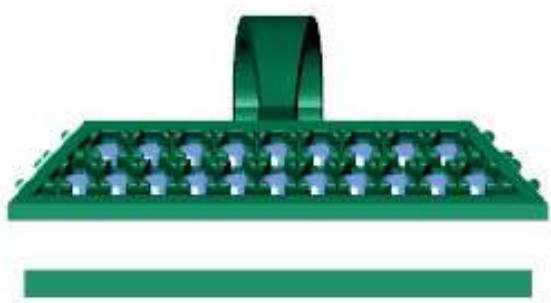

€

Update Save Report

	Round	Diamond
	1.20 X 1.20	94 0.61tw

ger