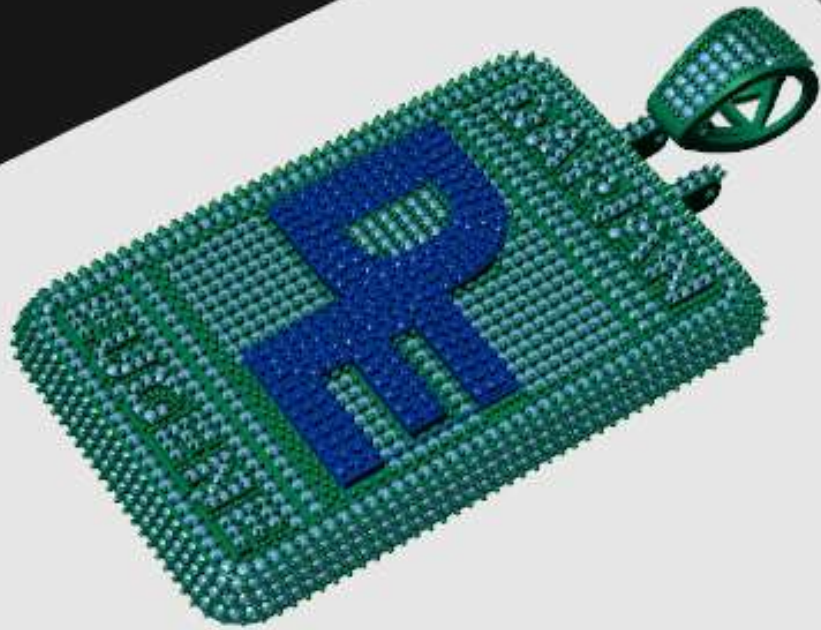

	Round	Dia
	1.20 X 1.20	56
	1.00 X 1.00	497

Through Finger

63.65

through Finger Side View Perspective

Perspective

Update Save Report

	Round	Dia
	1.00 X 1.00	897
	.90 X .90	59

Side View