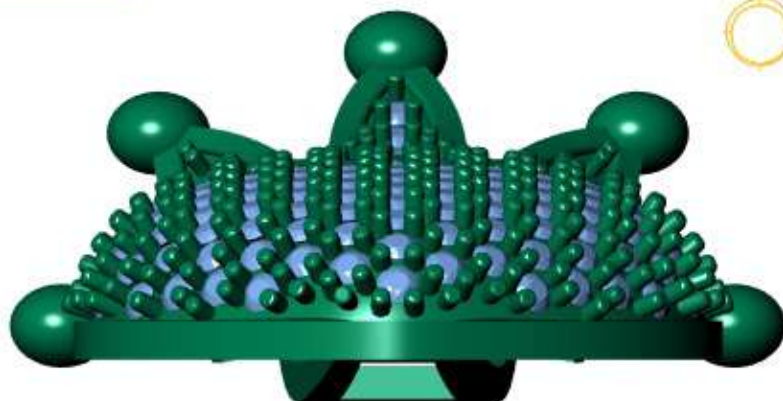

Command:

Perspective Through Finger Side View Looking Down

Looking Down

Perspective

Update Save Report

	Diamond Round	Dia
	1.00 X 1.00	40
	1.20 X 1.20	143

Through Finger

35.64