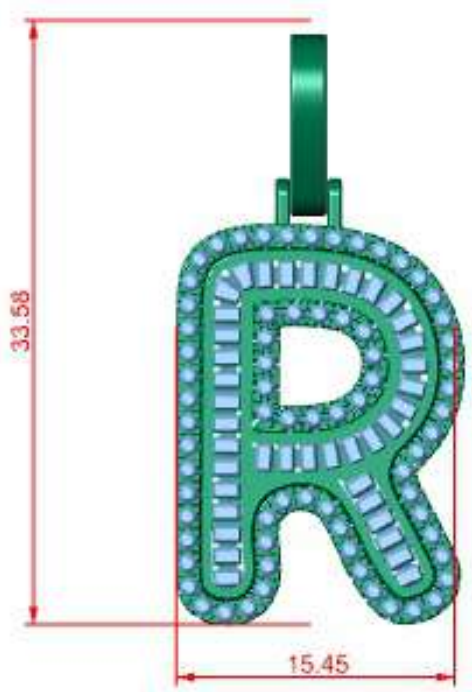

A101414-Y  
#2399.30

**6 gms in silver**

Diameter

Number

0.90

368

0.95

8

z  
y

Down ▾

Perspective ▾

	Round	Dia
	.99 X .99	2
	1.06 X 1.06	326
	.85 X .85	3
	1.00 X 1.00	21
	1.80 X 1.80	13
	1.40 X 1.40	36
	.91 X .91	144

—x

Finger ▾

58.39

—x

Through Finger Side View Looking Down

own

Perspective

-x

Finger

Round	Diamond	
1.00 X 1.00	221	0.82tw
1.20 X 1.20	42	0.27tw
1.40 X 1.40	1	0.010tw
1.10 X 1.10	1	0.005tw

-x

7.2 GMS IN SILVER

RD	Diameter	Number
	1.20	52
BUG	2.0 X 1 MM = 23 PCS	
	1.9 X 9MM = 25 PCS	

Perspective ▾

Round  
1.00 X 1.00

Diamond  
603 2.25tw ▶

	Custom_Baguette	Diamond
	1.60 X 1.50	2 0.032tw ▶
	Baguette Straight	Diamond
	1.60 X 1.00	38 0.41tw ▶
	Round	Diamond
	1.10 X 1.10	71 0.35tw ▶