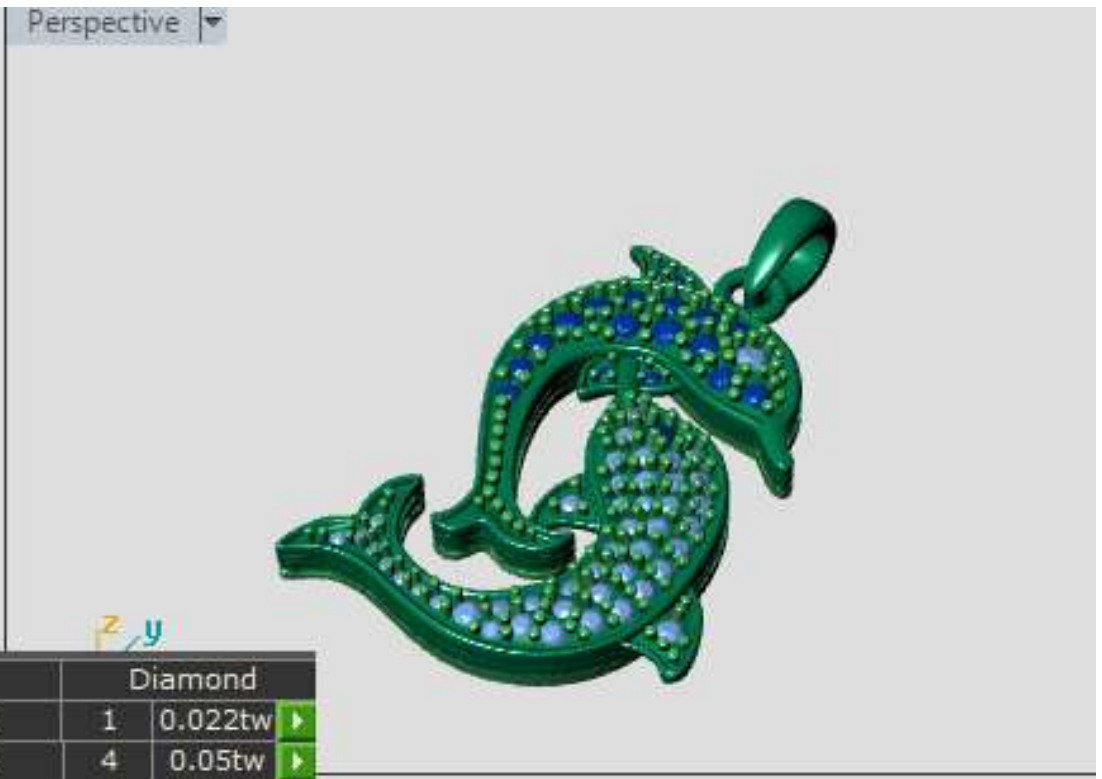

ugh Finger ▾

35 mm

Perspective

er

	Round		Diamond	
	1.80 X 1.80	1	0.022tw	▶
	1.50 X 1.50	4	0.05tw	▶
	1.40 X 1.40	4	0.041tw	▶
	1.30 X 1.30	1	0.008tw	▶
	.90 X .90	11	0.030tw	▶
	1.20 X 1.20	31	0.20tw	▶
	1.60 X 1.60	8	0.12tw	▶
	1.00 X 1.00	5	0.019tw	▶