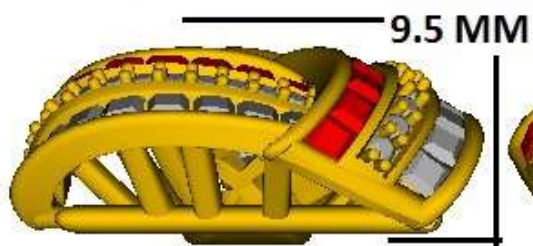

High Finger

x

z

Perspective ▾

Round  
1.00 X 1.00

Diamond  
441 1.65tw ▶

6.9 gms in silver

Diameter	Number
0.90	110
1.00	32
1.05	15
1.10	48
1.5	8
1.55	8
1.90	8
1.9	1
2.00	16
2.20	16
2.30	1
3.00	1
4.80	1