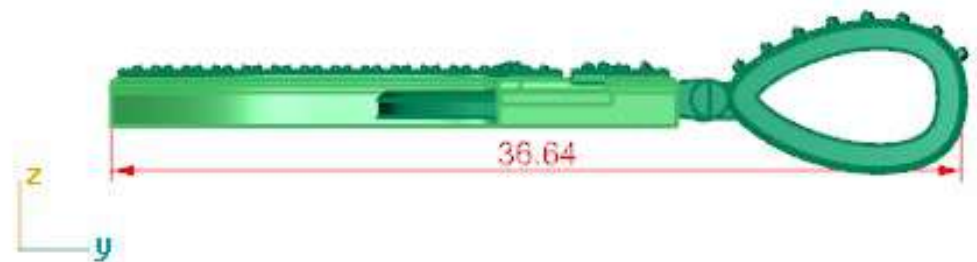

ger ▾

Command:

Perspective Through Finger Side View Looking Down

Looking Down

Perspective

Through Finger

Update Save Report

	Diamond Round	Diamond	View
	1.10 X 1.10	320	1.5
	1.00 X 1.00	47	0.1