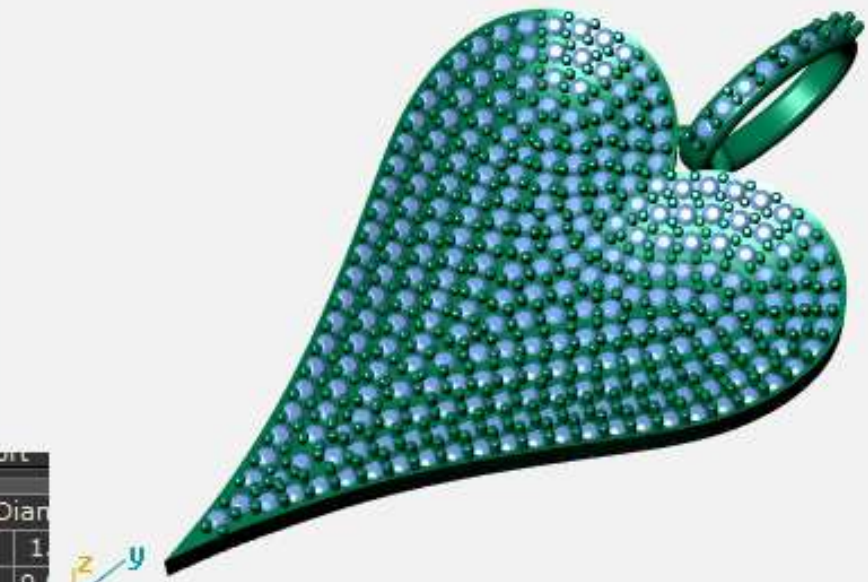

Perspective

Update

Save Report

	Diamond Round	Diamond	
	.90 X .90	108	0.29tw
	.90 X .90	402	1.22tw
	1.00 X 1.00	1	0.004tw

Through Finger

8 GM SILVER

Looking Down Through Finger Side View Perspective

Looking Down

Perspective

Update Save Report

	Diamond Round	Diam	
	1.20 X 1.20	261	1
	1.00 X 1.00	4	0.0

Through Finger

Side View

n ▾

Perspective ▾

ger ▾