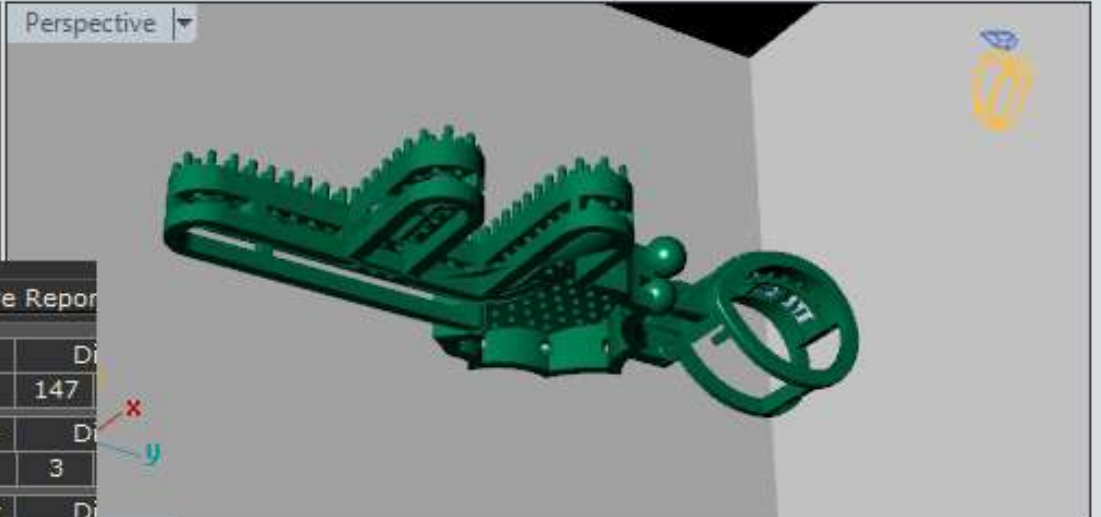

1.00

72

**7 GMS IN SILVER**

**RD = 1 MM - 90 PCS**

**BUG = 2.5 \* 1.2MM = 38 PCS**

Active / Through Finger / Side view / Looking Down

Show  
 All  
 No  
 No  
Ec  
Zoom  
Edge  
  
Obj  
ive C

Update  Save Report