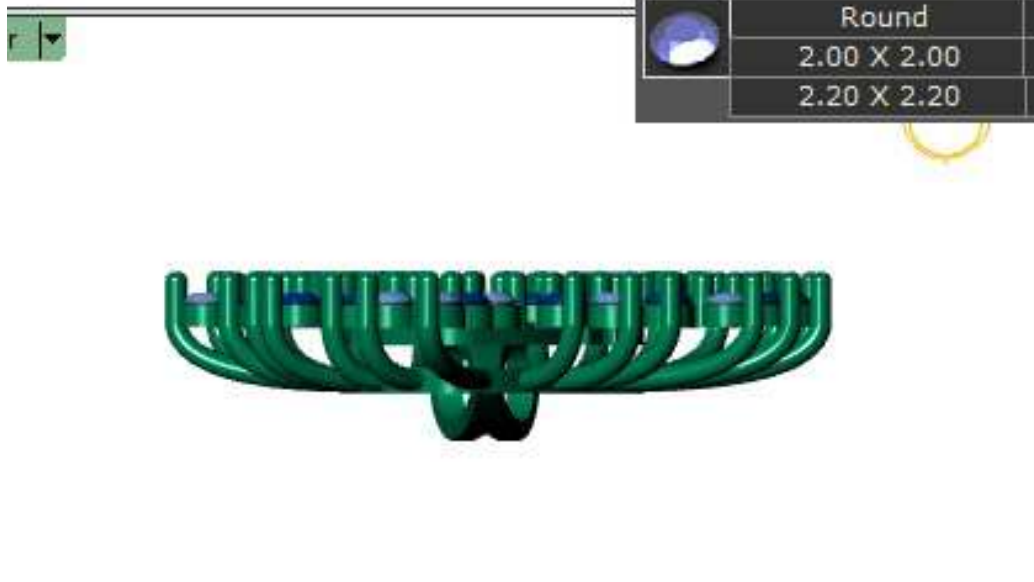

Finger ▾

w ▾

-x

Perspective

27 MM

	Round	Diamond	
	1.10 X 1.10	17	0.08tw ▶
	Princess	Diamond	
	1.40 X 1.40	15	0.15tw ▶
	Round	Diamond	
	2.00 X 2.00	24	1.20tw ▶
	Round	Diamond	
	1.20 X 1.20	8	0.05tw ▶

Z

	Round	Diamond	
	2.00 X 2.00	22	0.66tw 
	2.20 X 2.20	28	1.12tw 

Perspective Through Finger Side View Looking Down

Perspective

Through Finger

Side View

62.72

Update		Save Report
	Diamond Round	Dia
	1.00 X 1.00	311
	1.20 X 1.20	108

Total Gem Weight .41    Total Gem Count 192