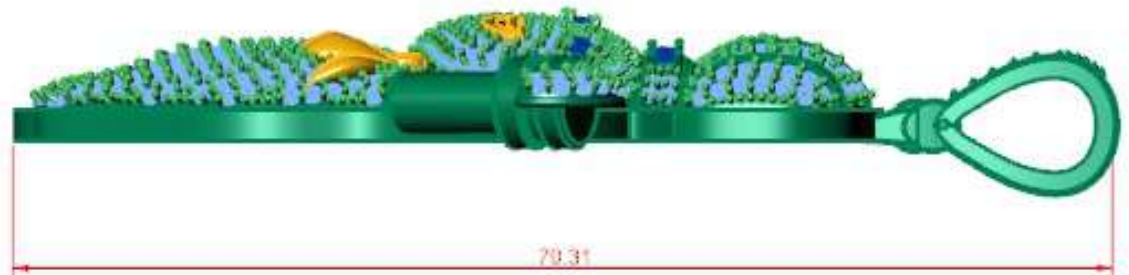

	Round	Diamond	
	1.00 X 1.00	635	2.37tw ▶
	1.20 X 1.20	22	0.14tw ▶

own

Perspective

x

nger

	Diamond Round	Diamond	
	1.20 X 1.20	463	3.01tw ▶
	1.00 X 1.00	70	0.26tw ▶
	2.00 X 2.00	3	0.09tw ▶

x

70.31