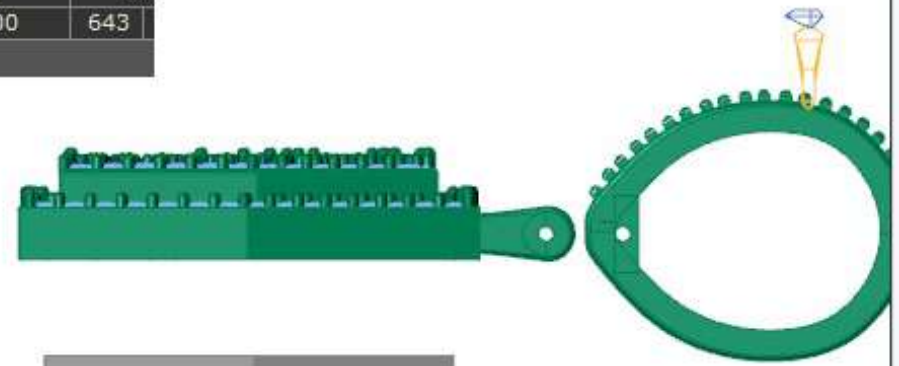

Through Finger ▾

	Round	Dis
	1.00 X 1.00	643