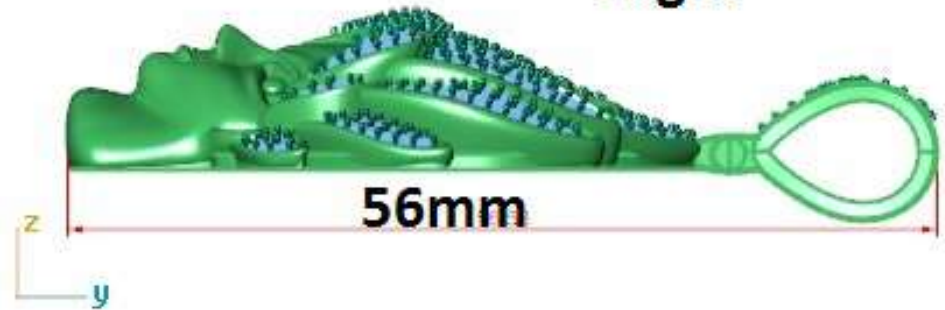

Down

Perspective

Finger

	Round	Diamond
	2.50 X 2.50	2 0.12tw ▶
	1.25 X 1.25	91 0.67tw ▶
	1.50 X 1.50	71 0.89tw ▶

through finger | side view | Looking Down

Perspective

Round	Diamond
1.00 X 1.00	290 1.08tw

16gm

Down ▾

Perspective ▾

-x

Finger ▾

	Diamond Round 1.20 X 1.20	Diamond 247 1.61tw ▶
	Diamond Cushion 7.00 X 5.00	Diamond 2 2.18tw ▶

-x

Perspective ▾

	Round	Diamond	
	1.20 X 1.20	2	0.013tw ▶
	1.00 X 1.00	341	1.27tw ▶
	1.50 X 1.50	3	0.038tw ▶
	1.30 X 1.30	4	0.033tw ▶

z  
y

51.09

Perspective ▾

	Round	Diamond	
	4.00 X 4.00	1	0.24tw ▶
	1.00 X 1.00	78	0.29tw ▶
	1.20 X 1.20	18	0.12tw ▶
	1.40 X 1.40	3	0.031tw ▶

Perspective ▾

Round	Diamond	
1.00 X 1.00	91	0.34tw ▶
1.20 X 1.20	118	0.77tw ▶
1.30 X 1.30	2	0.016tw ▶