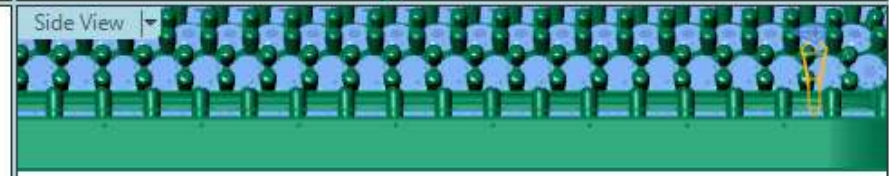

Perspective Through Finger Side View Looking Down

Perspective

Through Finger

Side View

62.72

Update		Save Report
	Diamond Round	Dia
	1.00 X 1.00	311
	1.20 X 1.20	108

Total Gem Weight .41    Total Gem Count 192