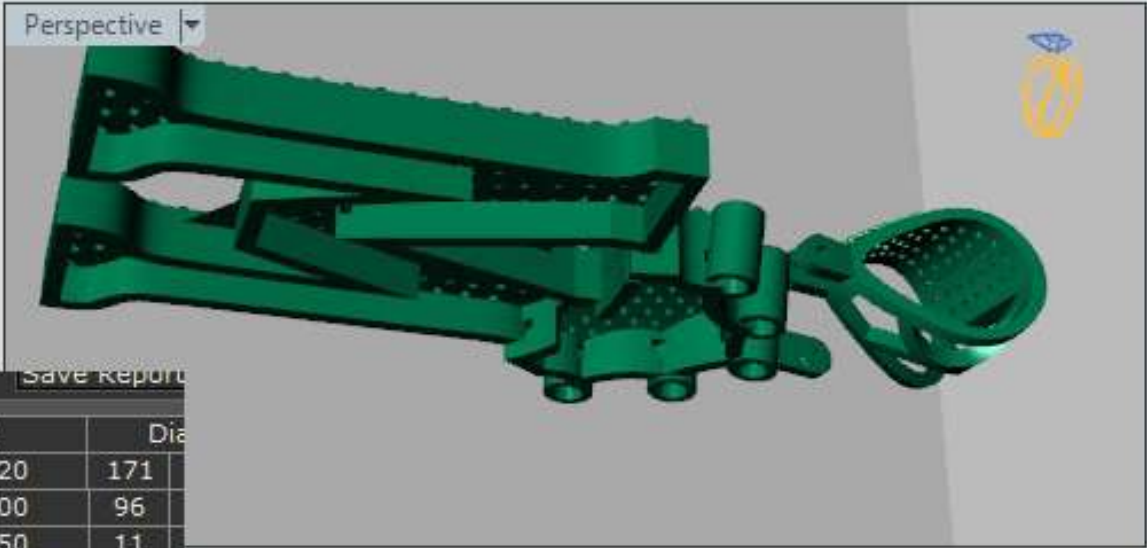

Through Finger Side View Looking Down