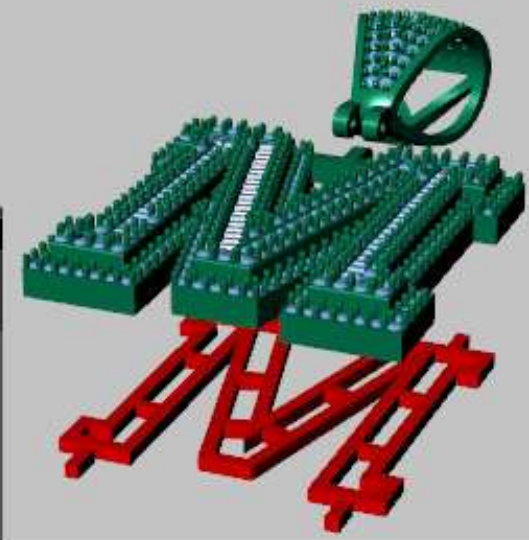

Perspective ▾