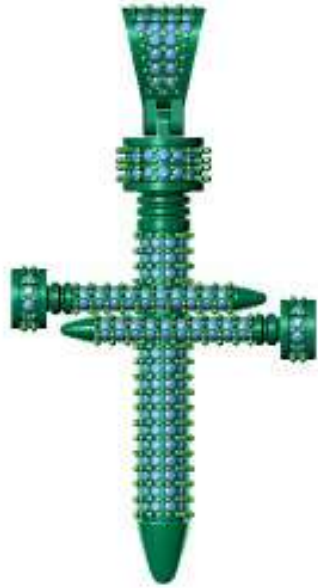

Perspective ▾

	Round	Diamond
	1.00 X 1.00	134 0.50tw ▶

Perspective

Round	Diamond	
5.00 X 5.00	1	0.47tw
2.20 X 2.20	38	1.52tw
2.00 X 2.00	8	0.24tw

Perspective ▾

	Round	Diamond
	1.00 X 1.00	159 0.59tw 

Perspective ▾