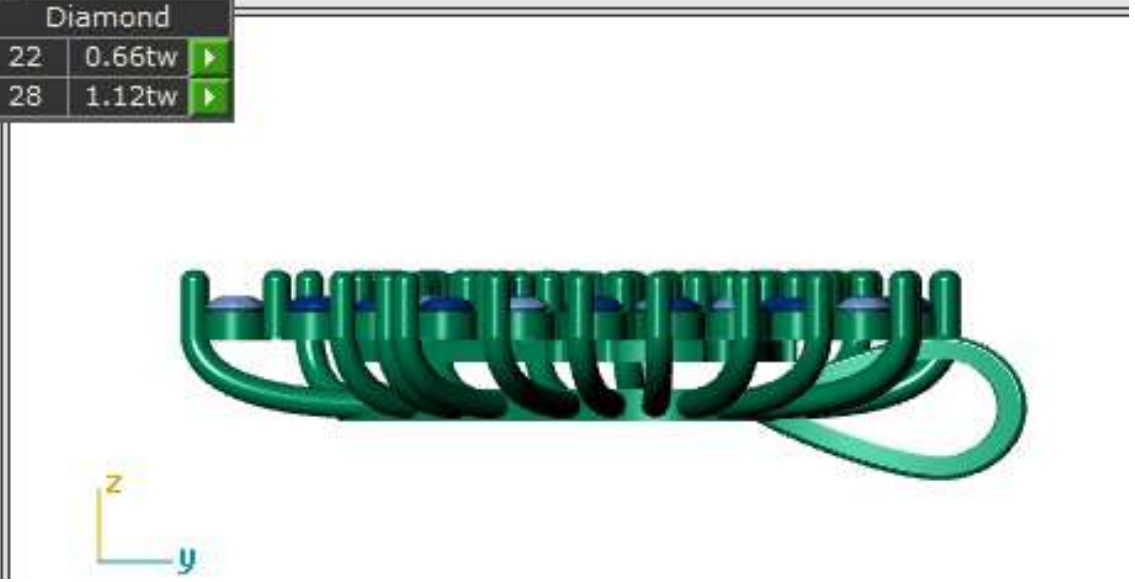

Finger ▾

w ▾

-x

Perspective

27 MM

	Round	Diamond	
	1.10 X 1.10	17	0.08tw ▶
	Princess	Diamond	
	1.40 X 1.40	15	0.15tw ▶
	Round	Diamond	
	2.00 X 2.00	24	1.20tw ▶
	Round	Diamond	
	1.20 X 1.20	8	0.05tw ▶

Z

	Round	Diamond	
	2.00 X 2.00	22	0.66tw 
	2.20 X 2.20	28	1.12tw 