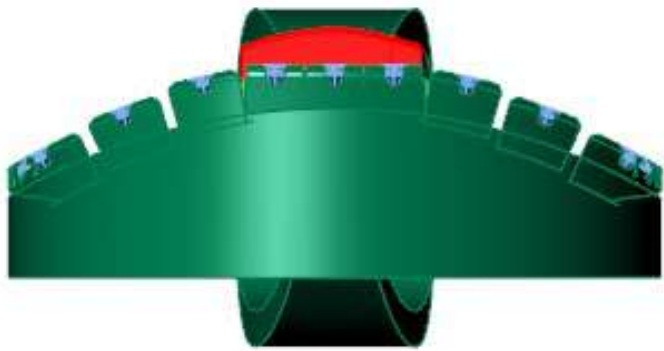

x

Update Save Report

	Round	Dia
	1.10 X 1.10	124

Finger