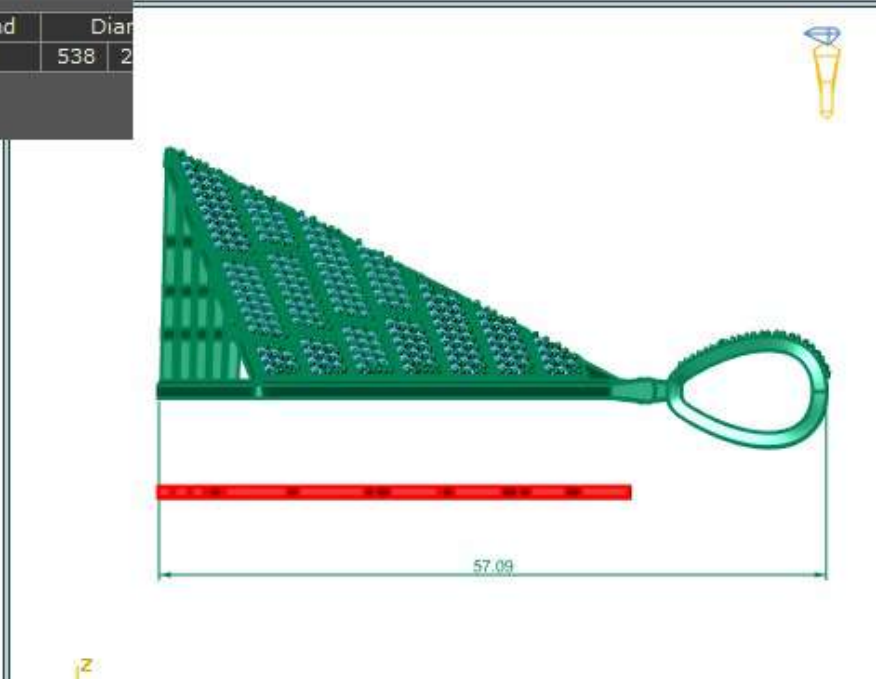

x

Update Save Report

	Round	Dia
	1.10 X 1.10	124

Finger

41.64

Update Save Report

	Diamond Round	Diam
	1.00 X 1.00	538 2

h Finger | Side View | Looking Down |