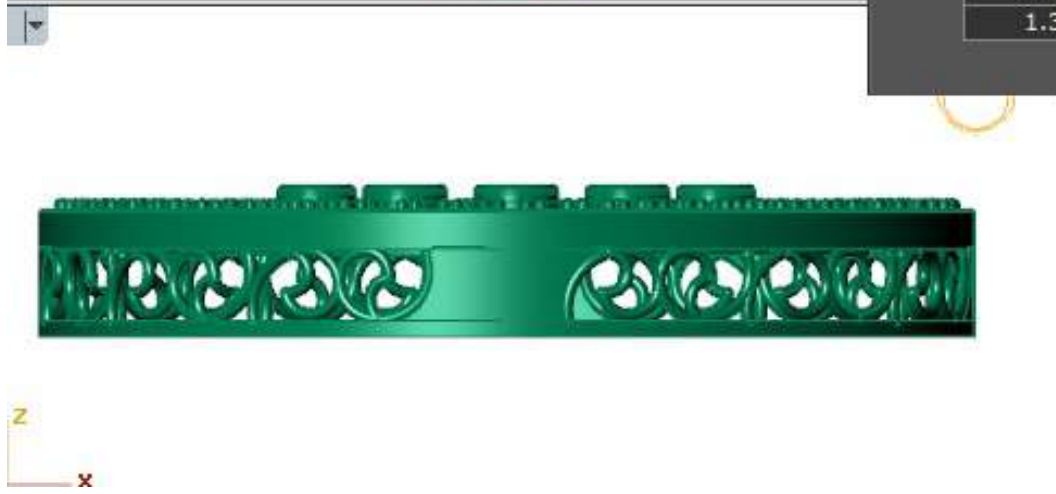

Update Save Report

	Round	Diamond	
	1.00 X 1.00	406	1.52tw

Looking Down Through Finger Side View Perspective

Looking Down

Perspective

Update Save Report

Through Finger

	Diamond Round	Dia
	1.00 X 1.00	549
	1.20 X 1.20	34

53.47

Perspective Top Front Right

Update Save Report

	Round	Diam	
	2.20 X 2.20	3	0
	2.00 X 2.00	2	0
	1.30 X 1.30	127	1

rown

Perspective

-x

Update Save Report