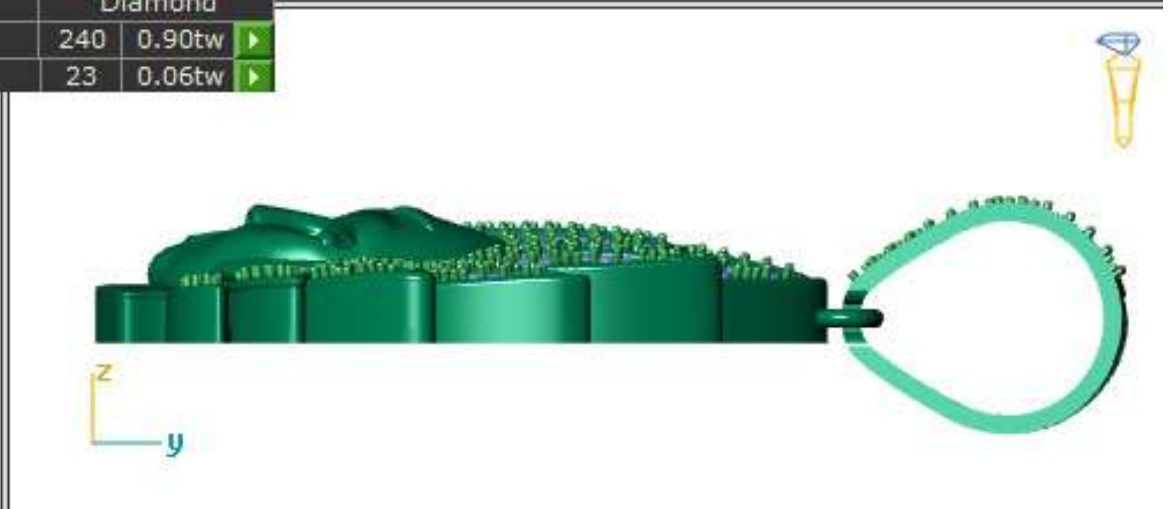

Round	Diamond	
	1.00 X 1.00	240	0.90tw ▶
	.90 X .90	23	0.06tw ▶