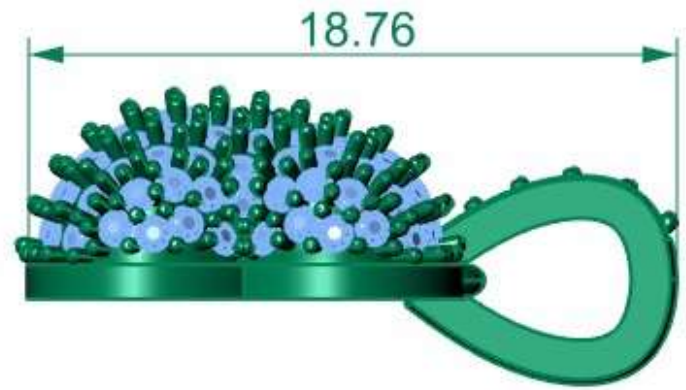

Looking Down

4.7 gm

Perspective

Through Finger

Update		Save Report	
	Diamond Round	Diamond	
	1.00 X 1.00	260	0.97tw

28.67

Side View

18.76

Looking Down

Perspective

Through Finger

Side View

Update Save Report

	Diamond Round	Diamond
	1.00 X 1.00	408 1.52tw

Perspective Top Front Right

Top