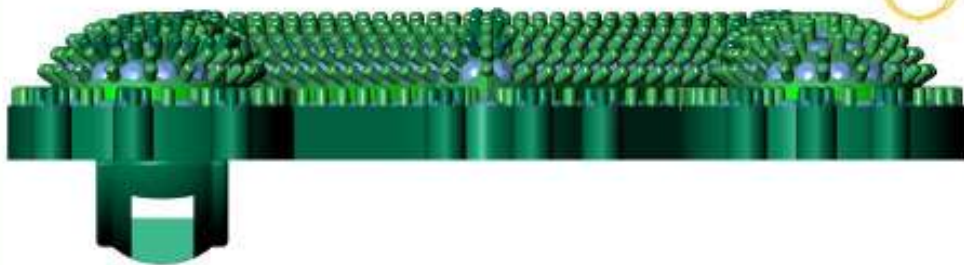

Through Finger

	Diamond Round	Diamond	
	1.00 X 1.00	185	0.69tw
	1.40 X 1.40	5	0.05tw

41.12

Looking Down ▾

Perspective ▾

Update  Save Report

Diamond Round	Dia
1.00 X 1.00	604
1.20 X 1.20	196

Through Finger ▾