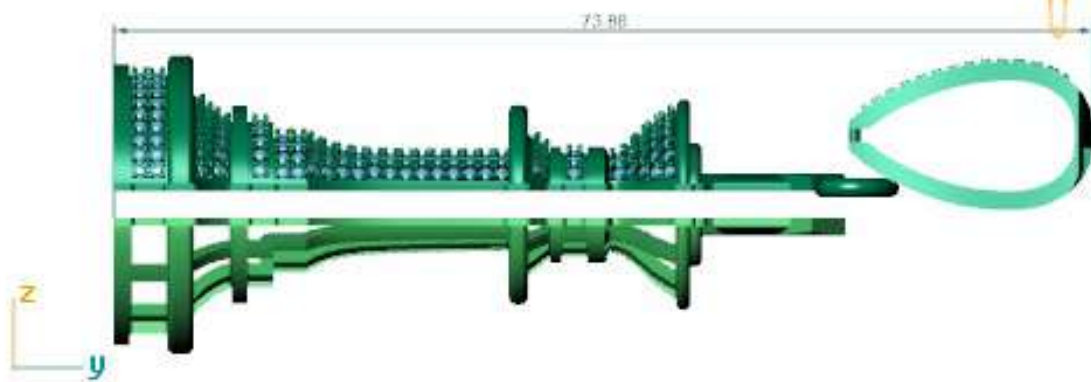

h Finger | Side View | Looking Down |

Perspective

Update Save Report

	Round	Di
	1.00 X 1.00	296

Z
X