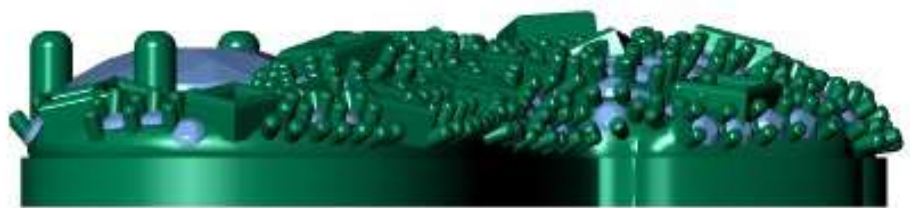

Perspective

7 gm

Update Save Report

	Diamond Round	Diamond
	1.00 X 1.00	240 0.90tw

Through Finger

Looking Down

Perspective

Through Finger