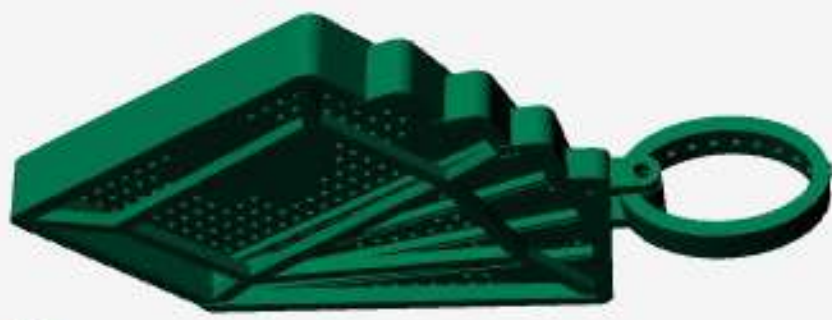

Perspective