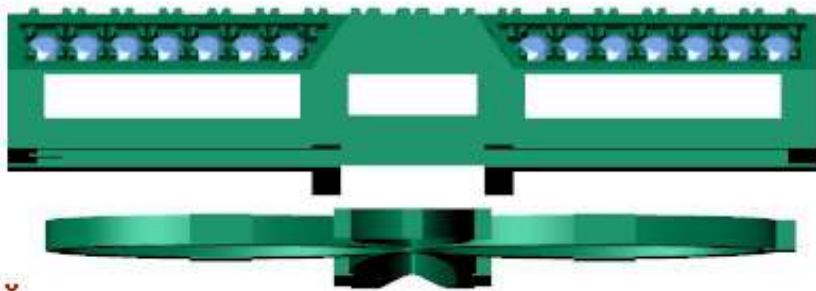

Top

Perspective

Total Gem Weight 1.41 Total Gem Count 148

Update

Save Report

Round	Diamond
1.20 X 1.20	74 0.48tw
1.50 X 1.50	74 0.93tw

Front

40.00