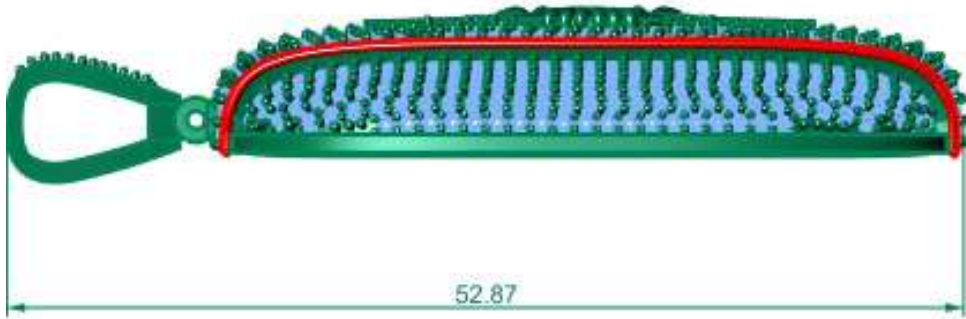

ger ▾

	Diamond Round 1.00 X 1.00	Diamond 245 0.91tw
---	------------------------------	-----------------------

35.88

Looking Down

Perspective

Through Finger

52.87

Update Save Report