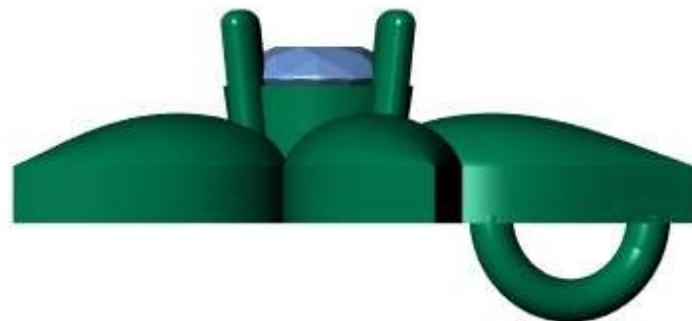

Finger ▾

Update ☐ Save Report ☐

	Diamond Round	Diamond
	4.00 X 4.00	1 0.24tw ☐