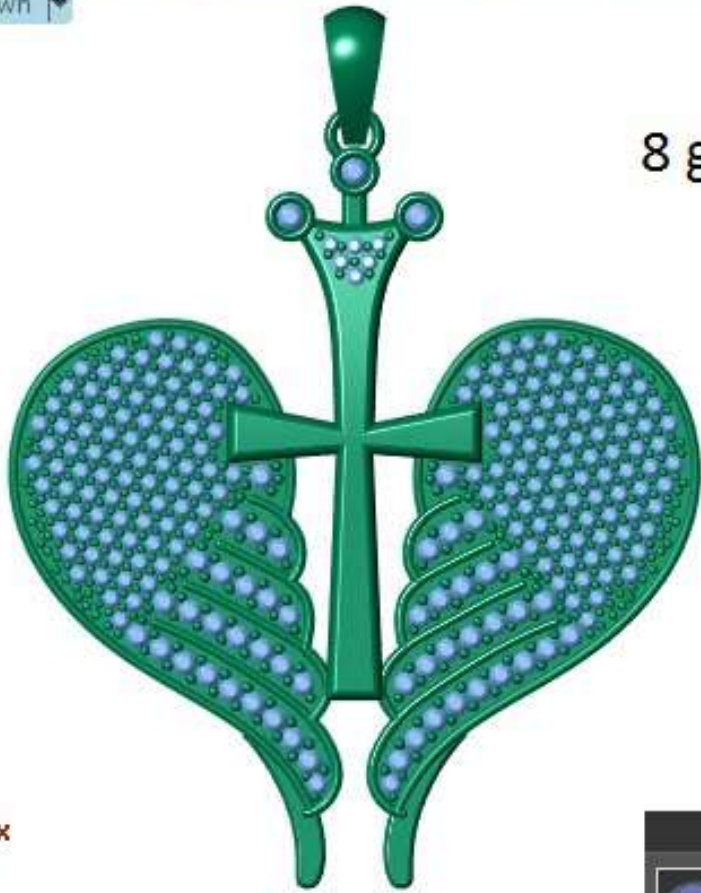

-x

51 mm

Perspective ▾

	Round	Diamond	
	1.00 X 1.00	16	0.06tw ▶
	1.20 X 1.20	50	0.33tw ▶
	1.40 X 1.40	15	0.15tw ▶
	1.50 X 1.50	52	0.66tw ▶
	1.10 X 1.10	3	0.015tw ▶
	1.30 X 1.30	39	0.32tw ▶
	2.50 X 2.50	1	0.06tw ▶

Top

Perspective

Total Gem Weight 1.41 Total Gem Count 148

Update

Save Report

Round	Diamond
1.20 X 1.20	74 0.48tw
1.50 X 1.50	74 0.93tw

Front

40.00

Looking Down

8 gm

Perspective

Through Finger

Update Save Rep

	Diamond Round	
	1.20 X 1.20	2
	1.30 X 1.30	48
	1.10 X 1.10	2
	1.00 X 1.00	188
	1.50 X 1.50	3

48.08

Looking Down

Perspective

Update

Save Report

	Diamond Round	Diamond	
	.90 X .90	108	0.29tw
	.90 X .90	402	1.22tw
	1.00 X 1.00	1	0.004tw

Through Finger

8 GM SILVER

Looking Down Through Finger Side View Perspective

Looking Down