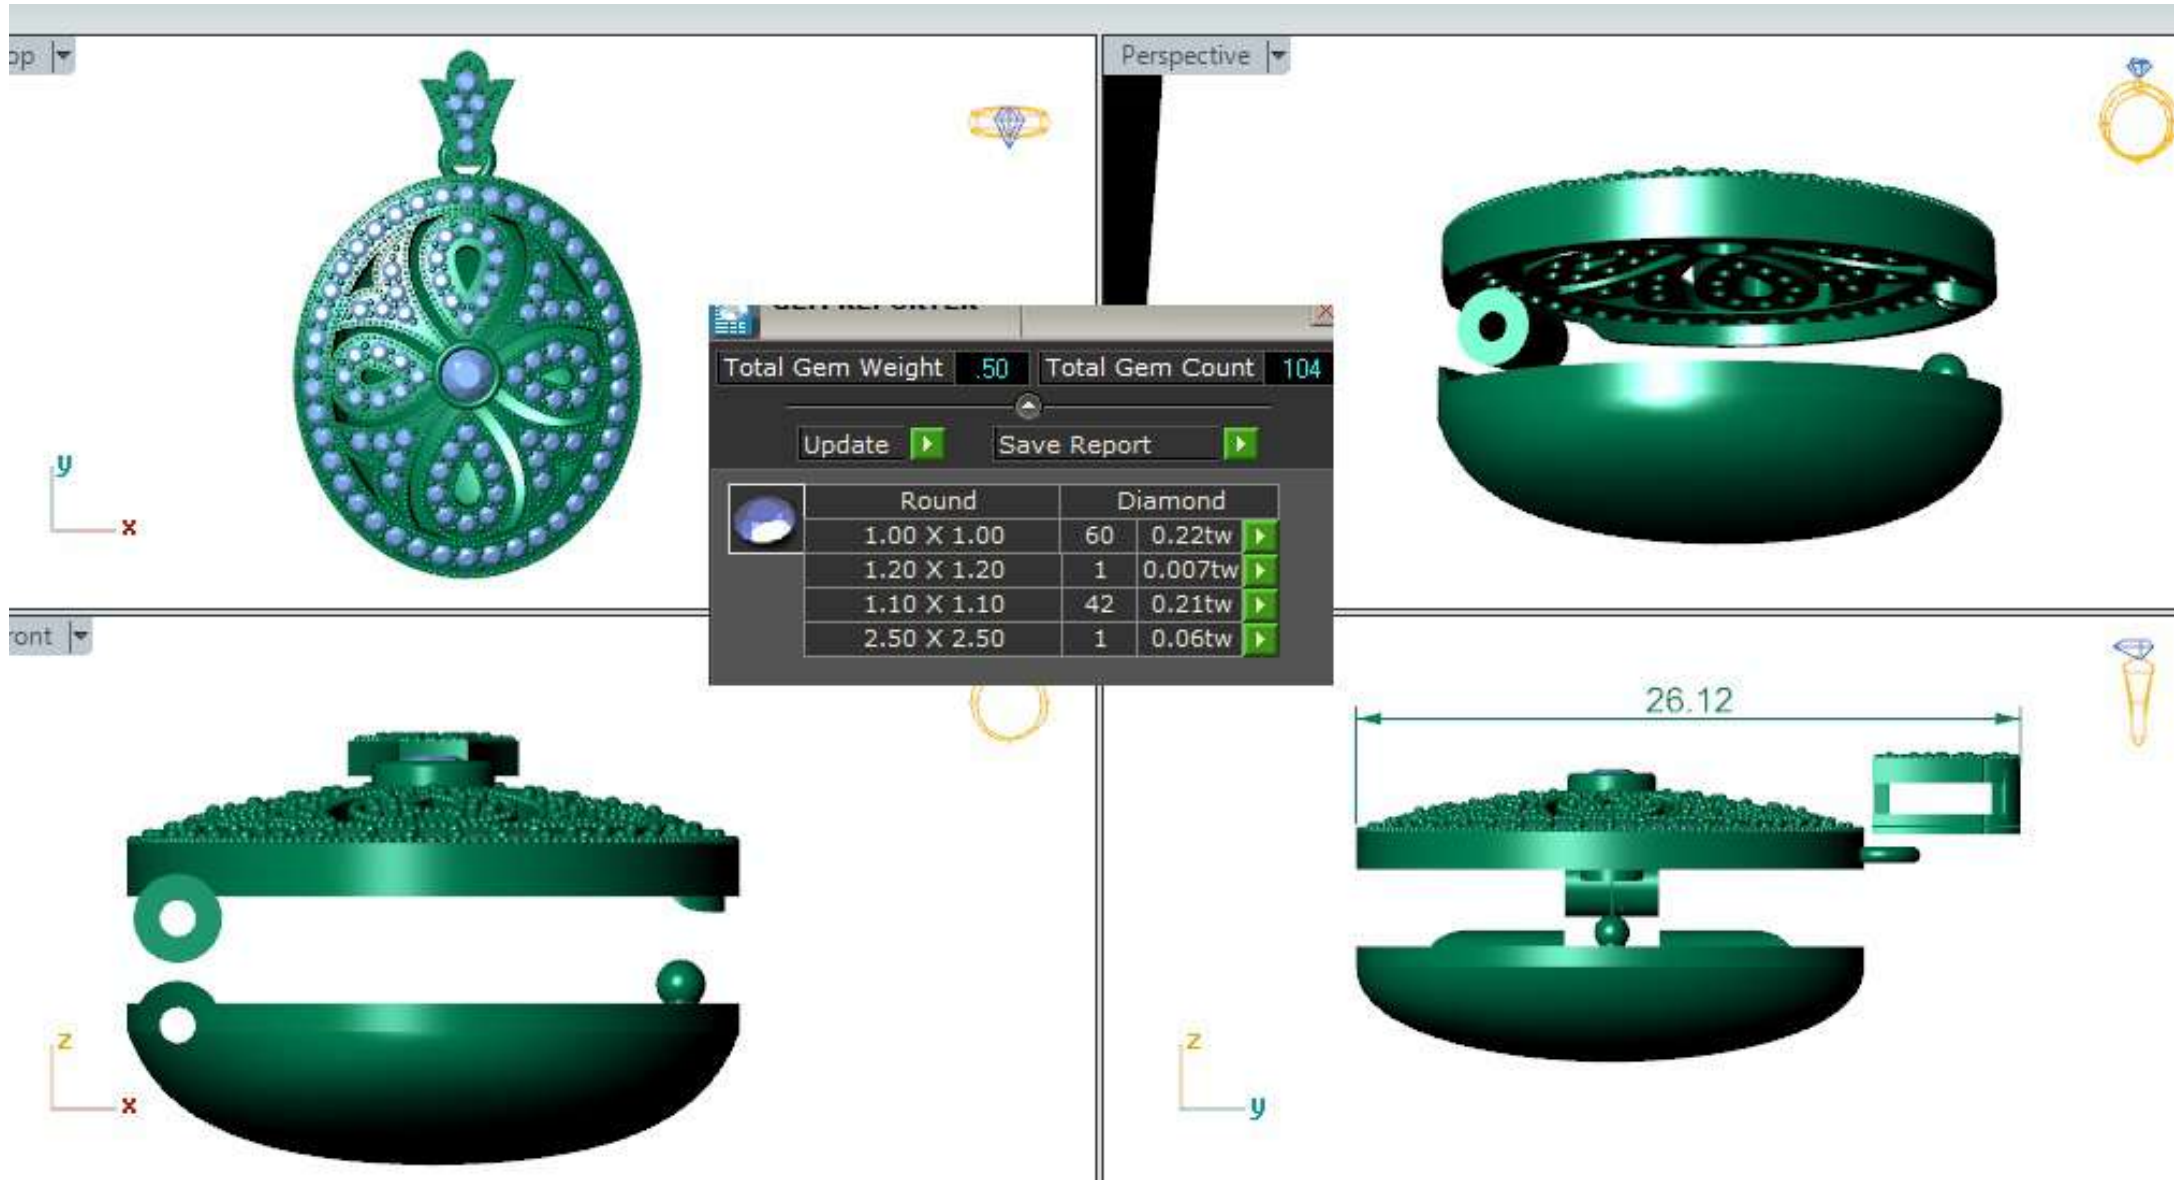

Side V

Finger ▾

Z  
y

76MM 3 INCH

**JEWELRY DESIGN**

Total Gem Weight: .50    Total Gem Count: 104

Update [▶]    Save Report [▶]

	Round	Diamond	
	1.00 X 1.00	60	0.22tw [▶]
	1.20 X 1.20	1	0.007tw [▶]
	1.10 X 1.10	42	0.21tw [▶]
	2.50 X 2.50	1	0.06tw [▶]

Perspective ▾

	Round	Diamond	
	1.00 X 1.00	1256	4.69tw ▶
	1.40 X 1.40	109	1.12tw ▶

Update Save Report

	Diamond Round	Diamond
	1.00 X 1.00	658 2.46tw

40mm

Active Through Finger Side View Looking Down

Looking Down