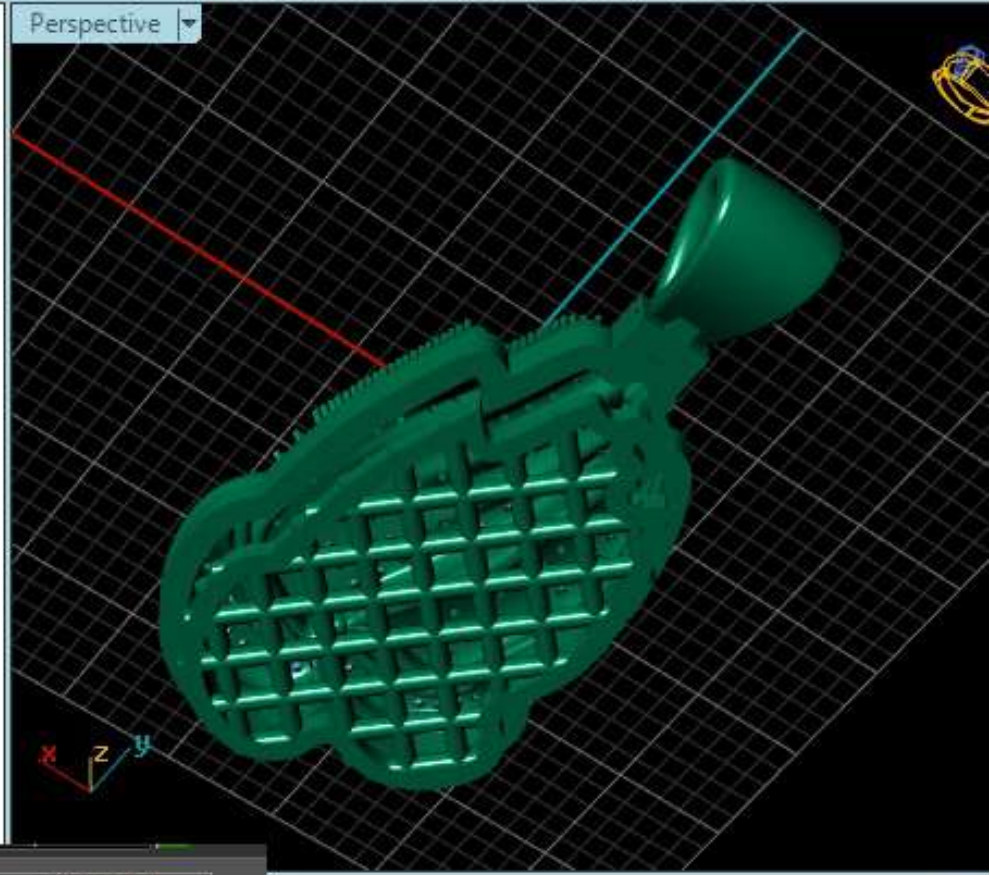

Perspective ▾

Round	Diamond
1.20 X 1.20	120   0.78tw ▶

45.56

Perspective ▾

	Round	Diamond
	1.00 X 1.00	286 1.07tw ▶

Round		Diamond	
1.20 X 1.20	244	1.59tw	▶
1.40 X 1.40	2	0.021tw	▶
1.00 X 1.00	113	0.42tw	▶

Perspective

	Round	Diamond	
	1.20 X 1.20	9	0.06tw ▶
	1.00 X 1.00	219	0.82tw ▶

Down ▾

Perspective ▾

-x

### 5.12 GM SILVER

Finger ▾

	Diamond Round	Diamond	
	1.00 X 1.00	4	0.015tw ▶
	.80 X .80	140	0.33tw ▶

king Down ▾

Perspective ▾

ough Finger ▾

8.36 silver

Update Save Report