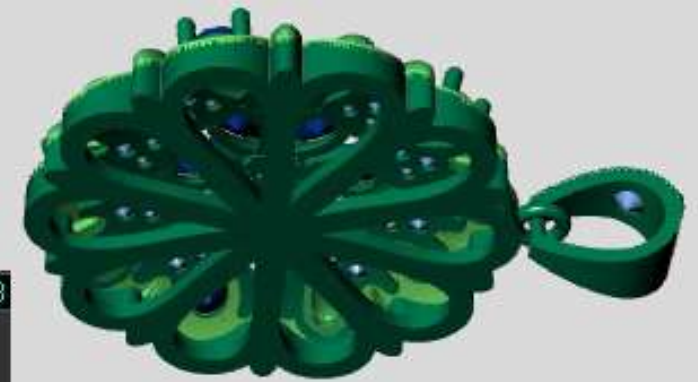

41 mm

Total Gem Weight 3.34 Total Gem Count 43

Update Save Report

	Round	Diamond	
	3.00 X 3.00	1	0.10tw
	2.00 X 2.00	1	0.030tw
	Pear		Diamond
	5.50 X 3.50	11	2.74tw
	Round		Diamond
	1.50 X 1.50	20	0.25tw
	1.80 X 1.80	10	0.22tw

High Finger