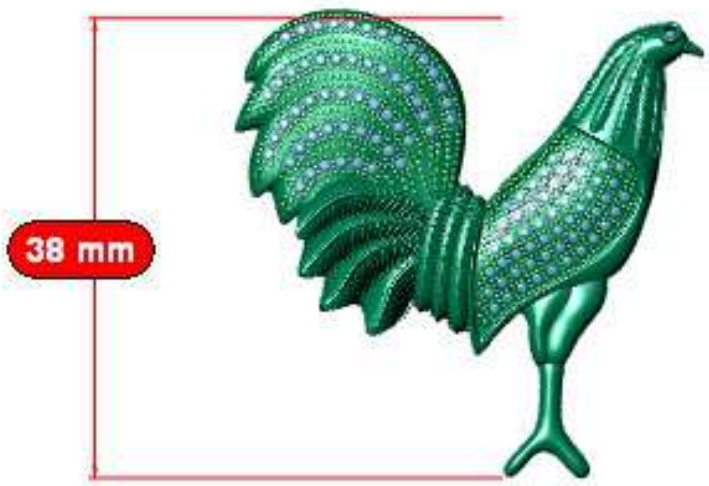

57mm

Perspective

	Round	Diamond
	1.00 X 1.00	410 1.53tw ▶

Perspective

	Round	Diamond
	1.00 X 1.00	111 0.41tw

Looking Down

Perspective

8.15 GM