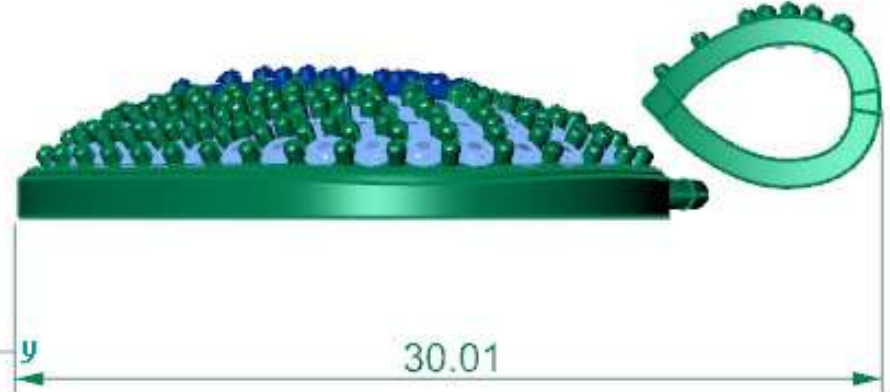

Update Save Report

	Round	Di
	1.20 X 1.20	11
	1.40 X 1.40	97
	1.60 X 1.60	11
	1.50 X 1.50	8
	1.00 X 1.00	1
	1.30 X 1.30	3
	2.60 X 2.60	1
	2.40 X 2.40	2
	2.10 X 2.10	1
	1.70 X 1.70	5

rough Finger