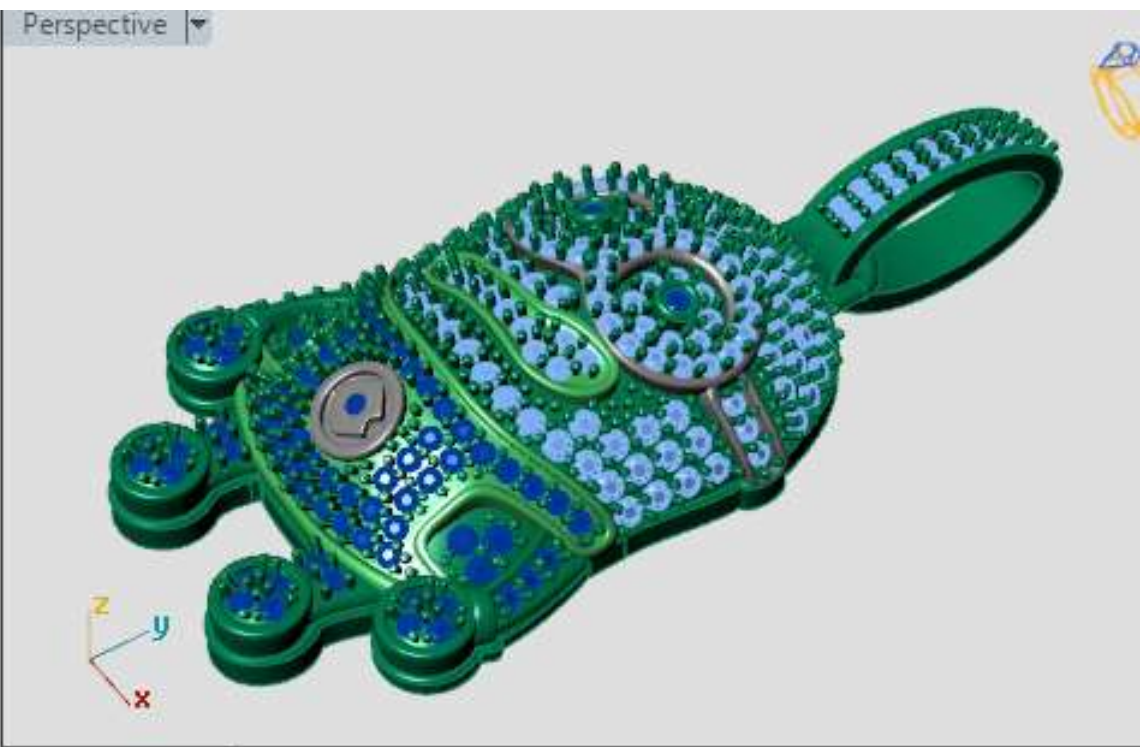

Perspective ▾

	Round	Diamond
	1.00 X 1.00	533 1.99tw ▶

through finger | Side view | Looking Down

Perspective

er

	Round	Diamond
	1.20 X 1.20	342 2.22tw

Perspective

	Round 1.00 X 1.00	Diamond 514 1.92tw
---	----------------------	-----------------------

through finger | side view | Looking Down

Perspective

	Round	Diamond
	1.00 X 1.00	290 1.08tw

er ▾

	Round	Diamond	
	1.00 X 1.00	157	0.59tw ▶
	1.20 X 1.20	93	0.60tw ▶

Perspective ▾

Round	Diamond
1.00 X 1.00	619   2.31tw ▶

Perspective ▾

Round	Diamond	
1.00 X 1.00	373	1.39tw ▶
2.00 X 2.00	3	0.09tw ▶
1.30 X 1.30	1	0.008tw ▶

Perspective

er

	Round	Diamond
	1.00 X 1.00	722 2.70tw

58.47

	Round	Diamond
	1.00 X 1.00	211 0.79tw ▶

through finger | side view | Perspective