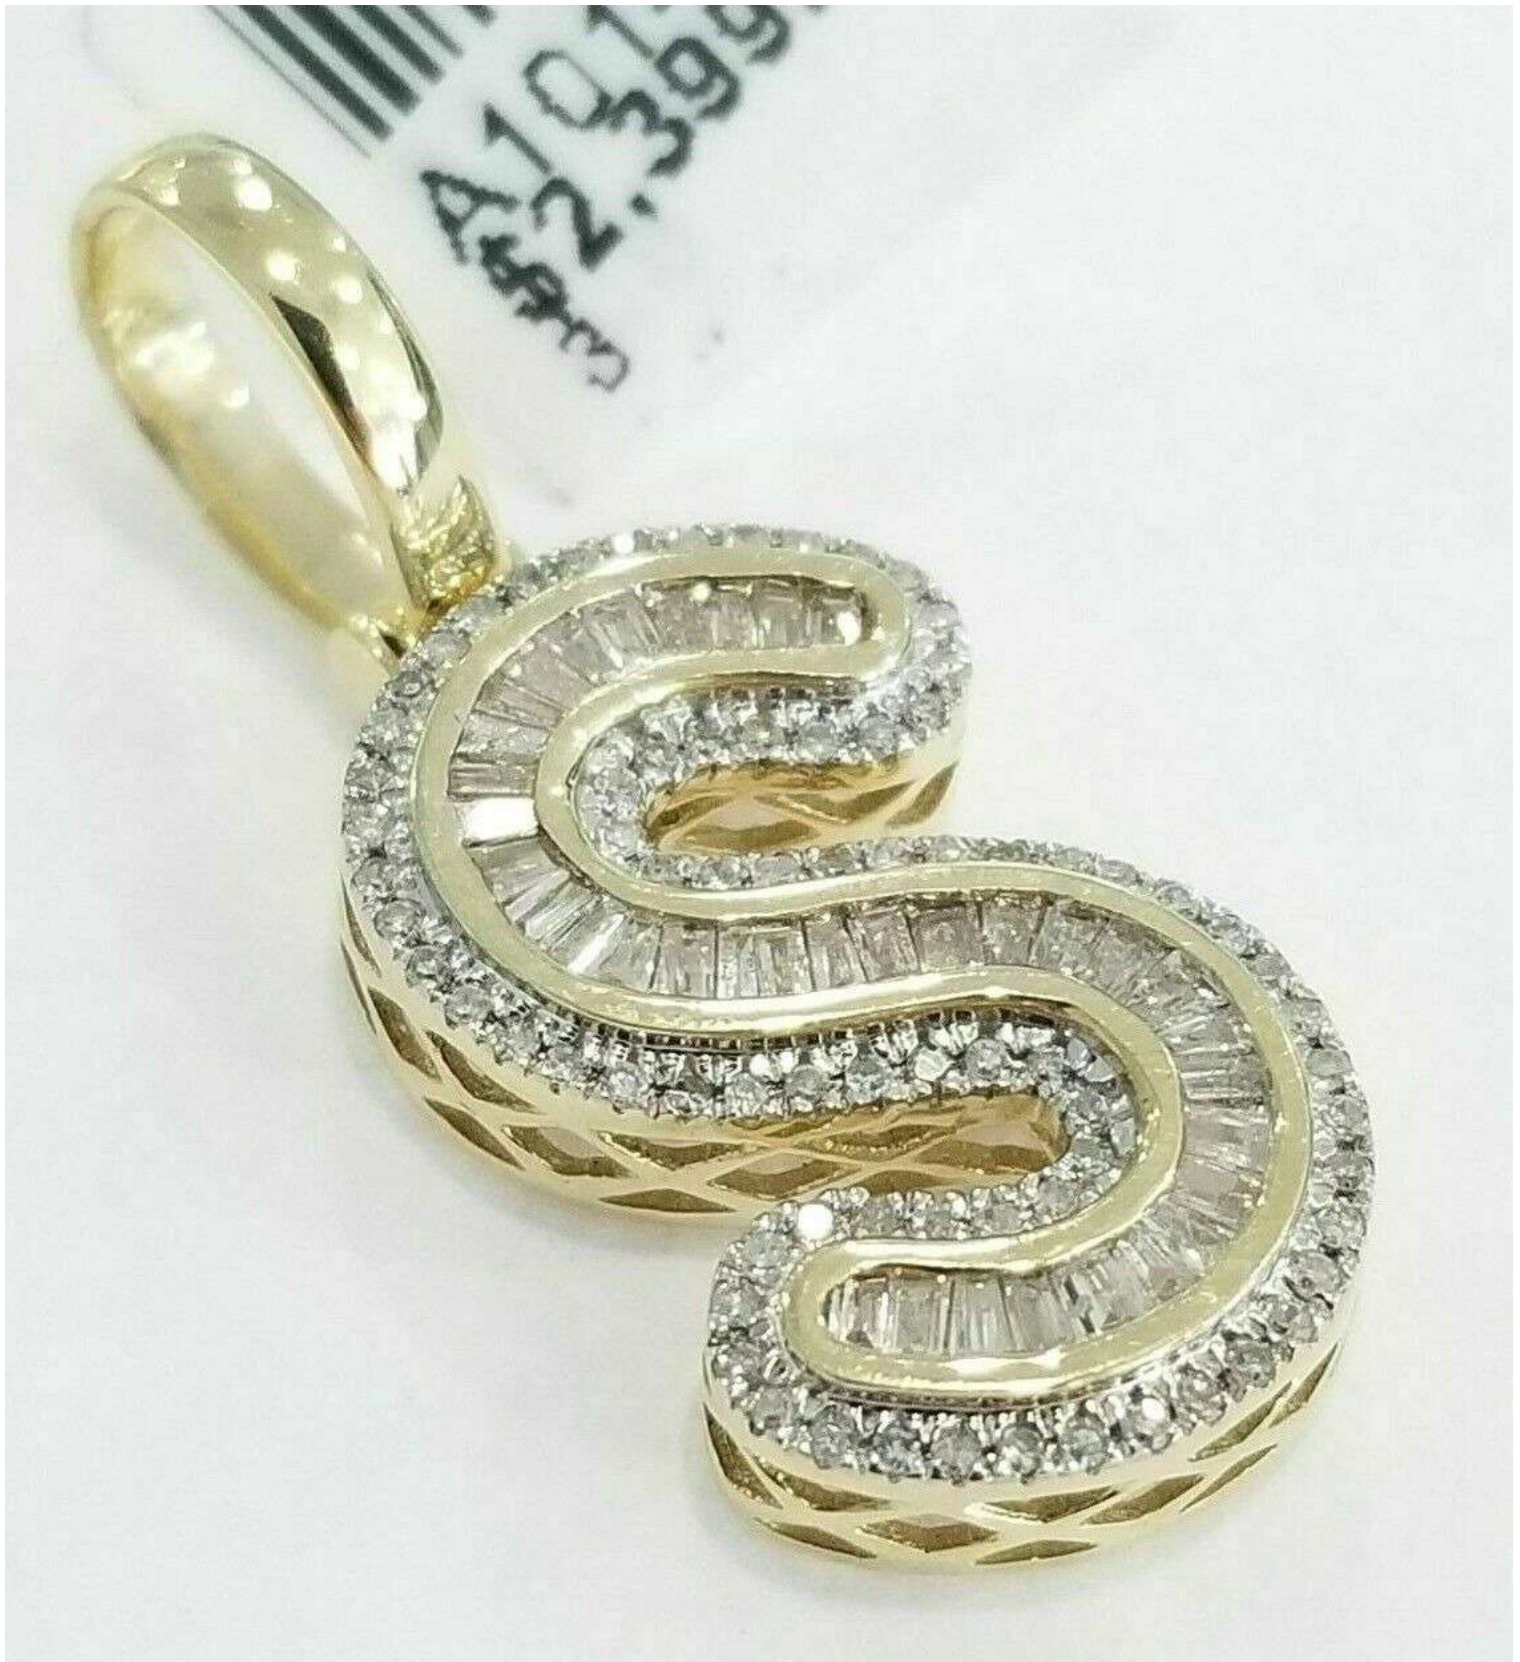

Through Finger Side View Looking Down

Update Save Report

Round	Dia
1.20 X 1.20	171
1.00 X 1.00	96
1.50 X 1.50	11

48 mm

13.0 gm silver w.t

GEM REPORTER			
Total Gem Weight	3.43	Total Gem Count	644
Update		Save Report	
Diamond Round	Diamond		
1.00 X 1.00	23	0.09tw	
1.20 X 1.20	173	1.12tw	
1.30 X 1.30	3	0.025tw	
1.40 X 1.40	1	0.010tw	
.90 X .90	9	0.025tw	
1.10 X 1.10	435	2.15tw	