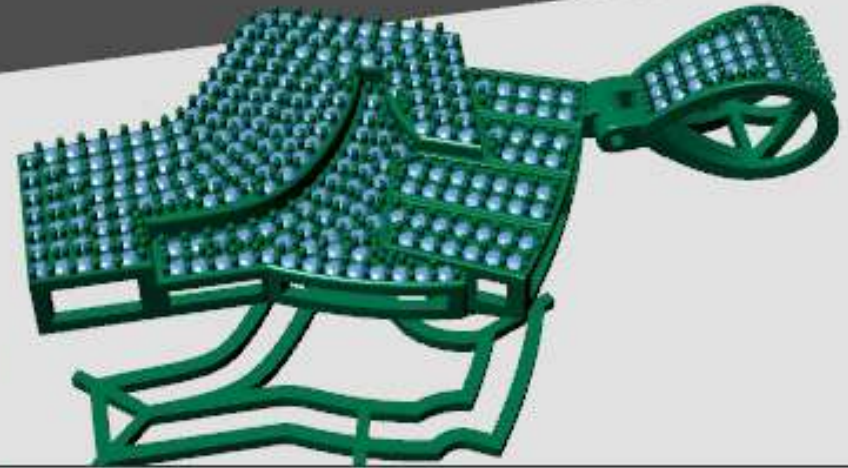

z  
y

57.10

OCT

50.30mm

1.1 - 150 = 0.855cts

Silver wt - 8.5gms

925357  
1887-1888-50

Perspective