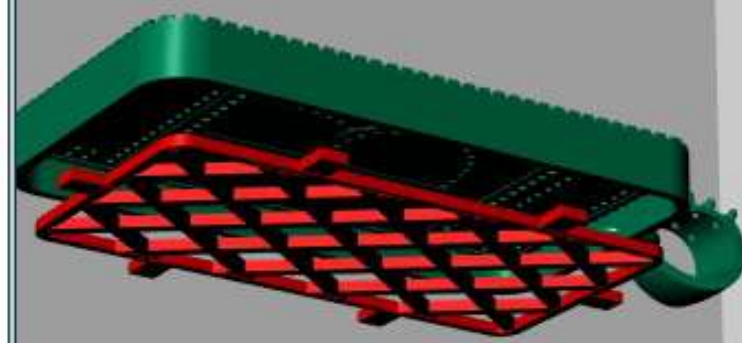

Perspective