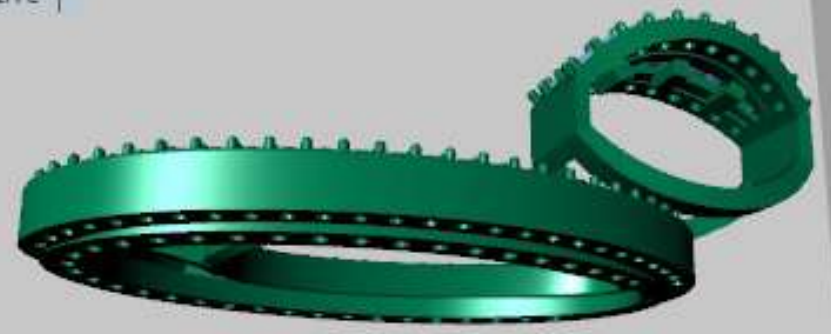

Top Front Right

Perspective

	Round	D
	1.40 X 1.40	20
	Baguette Straight	D
	1.50 X 1.20	5
	1.80 X 1.20	4
	1.60 X 1.20	1
	Custom_Baguette	D
	1.60 X 1.50	2
	2.20 X 1.50	3
	3.00 X 1.50	2
	3.50 X 1.50	2
	3.40 X 1.50	1
	2.40 X 1.50	1
	2.10 X 1.50	2
	1.50 X 1.00	1
	1.80 X 1.50	1
	Baguette Straight	D

x

x y