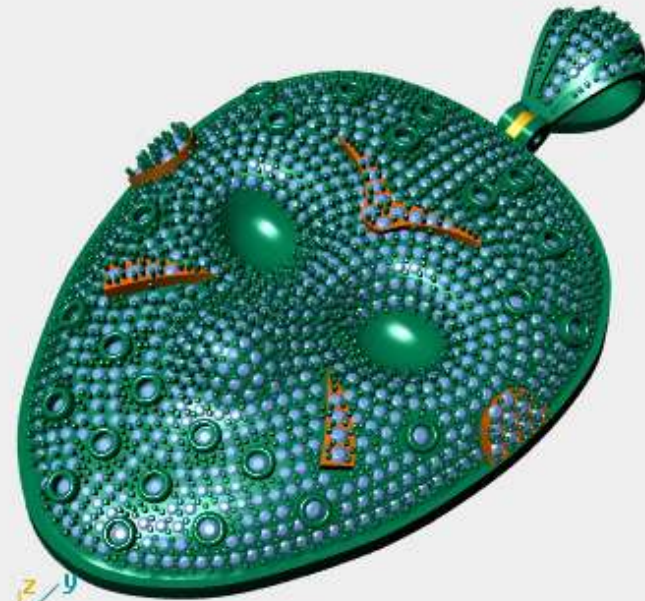

	Diamond Round	D
	1.00 X 1.00	125
	2.00 X 2.00	4
	3.50 X 3.50	30

157 polysurfaces, 120 block instances, 120 surfaces added to selection.

Command:

Perspective Through Finger Side View Looking Down

Looking Down

ng Down ▾

Perspective ▾

Total Gem Weight 1.00    Total Gem Count 267  
 Update [▶]    Save Report [▶]

	Round	Diamond	
	1.00 X 1.00	267	1.00tw [▶]

ugh Finger ▾

30.24

27.65

Through Finger

Side View

Update		Save Report	
	Diamond Round	Diamond	
	1.00 X 1.00	756	2.82tw
	1.10 X 1.10	4	0.020tw
	1.20 X 1.20	26	0.17tw
	1.30 X 1.30	4	0.033tw
	1.40 X 1.40	24	0.25tw

Command:

Perspective Through Finger Side View Looking Down

Looking Down

Perspective

Through Finger

Side View

Update		Save Report	
	Diamond Round	Dia	
	1.00 X 1.00	283	1

Command:

Perspective Through Finger Side View Looking Down

Looking Down