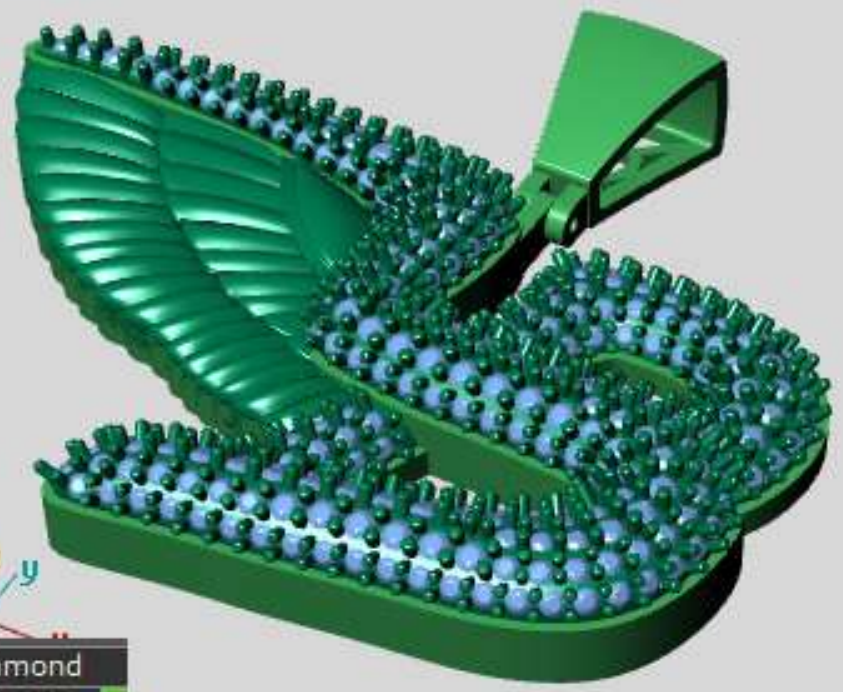

Perspective ▾

	Update ▶	Save Reopolz	
	Baguette Straight	D	x
	2.00 X 1.50	30	y
	Round	D	
	1.20 X 1.20	70	View ▾

ough Finger ▾

View ▾

A101400-Y  
\$2,399.50  
177

Perspective ▾

	Round	D
	1.20 X 1.20	78
	Baguette Straight	D
	2.00 X 1.50	31

z  
y

Down ▾

Perspective ▾

	Round	Dia
	.99 X .99	2
	1.06 X 1.06	326
	.85 X .85	3
	1.00 X 1.00	21
	1.80 X 1.80	13
	1.40 X 1.40	36
	.91 X .91	144

—x

Finger ▾

58.39

—x

Through Finger Side View Looking Down

own

Perspective

-x

Finger

Round	Diamond	
1.00 X 1.00	221	0.82tw
1.20 X 1.20	42	0.27tw
1.40 X 1.40	1	0.010tw
1.10 X 1.10	1	0.005tw

-x

7.2 GMS IN SILVER