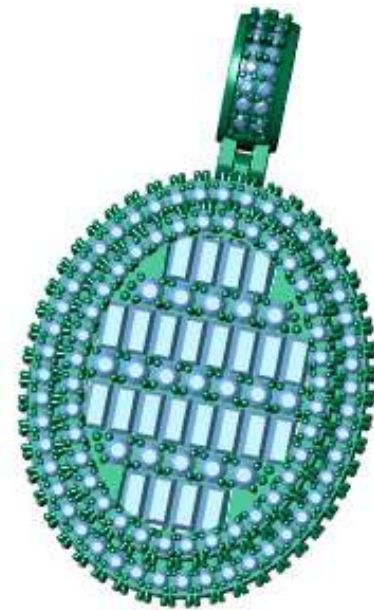

	Diamond Round	D
	1.00 X 1.00	125
	2.00 X 2.00	4
	3.50 X 3.50	30

157 polysurfaces, 120 block instances, 120 surfaces added to selection.

Command:

Perspective Through Finger Side View Looking Down

Looking Down

Perspective

Update Save Report

Diamond Round	D
1.00 X 1.00	15
1.10 X 1.10	108
1.60 X 1.60	6
1.30 X 1.30	6
1.20 X 1.20	6

Through Finger

38.16

Looking Down

Perspective

Update Save Report

	Diamond Round	Dia
	1.00 X 1.00	14
	1.20 X 1.20	224
	1.70 X 1.70	17
	Diamond Baguette	Dia
	3.00 X 1.50	24

Through Finger

37.14

Perspective Through Finger Side View Looking Down

Looking Down

Perspective

Through Finger

Diamond Round	Di
1.00 X 1.00	18
1.50 X 1.50	6
1.80 X 1.80	2
2.00 X 2.00	43
1.70 X 1.70	51

48.50

Update		Save Report
	Diamond Round	Di
	1.20 X 1.20	6
	1.00 X 1.00	201
	Diamond Marquise	Di
	5.00 X 2.50	29