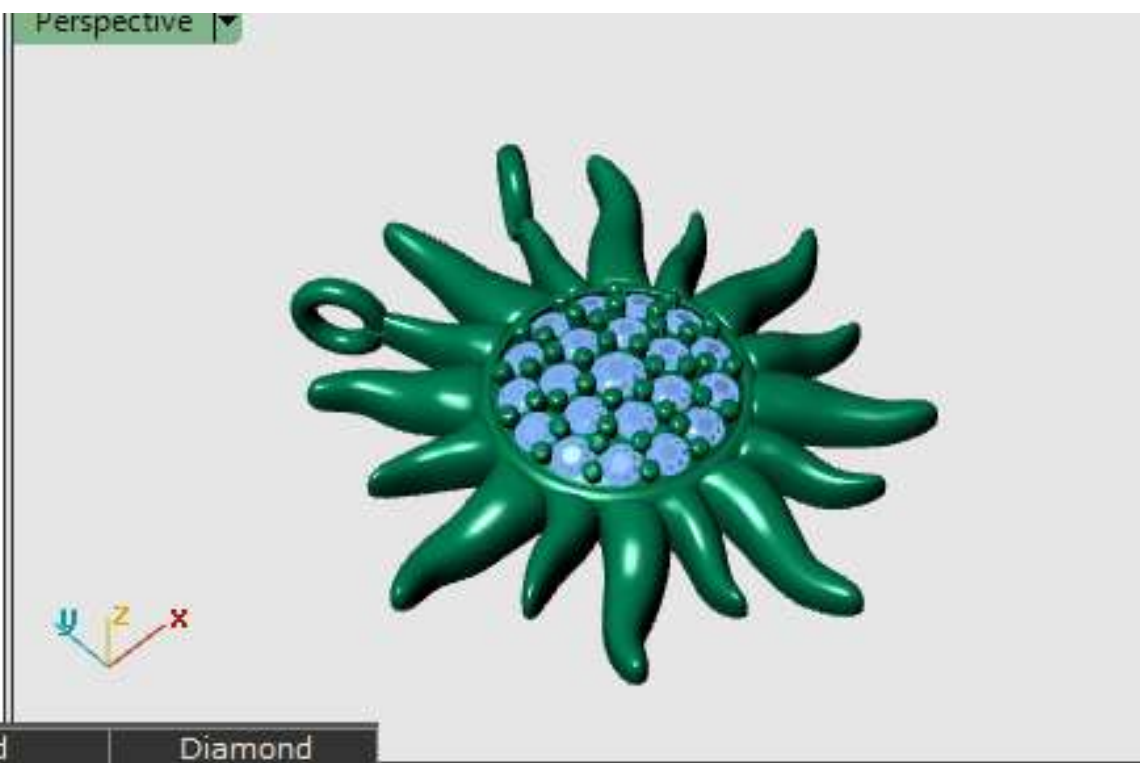

	Diamond Round 1.00 X 1.00	Diamond 393 1.47tw
---	------------------------------	-----------------------

Perspective ▾

Round	Diamond	
1.00 X 1.00	173	0.65tw ▶
2.50 X 2.50	5	0.29tw ▶

	Round	Diamond	
	1.50 X 1.50	20	0.25tw ▶
	2.00 X 2.00	1	0.030tw ▶

Perspective ▾

Round	Diamond
1.20 X 1.20	120   0.78tw ▶

45.56

Perspective ▾

	Round	Diamond
	1.00 X 1.00	286 1.07tw ▶

Round		Diamond	
1.20 X 1.20	244	1.59tw	▶
1.40 X 1.40	2	0.021tw	▶
1.00 X 1.00	113	0.42tw	▶