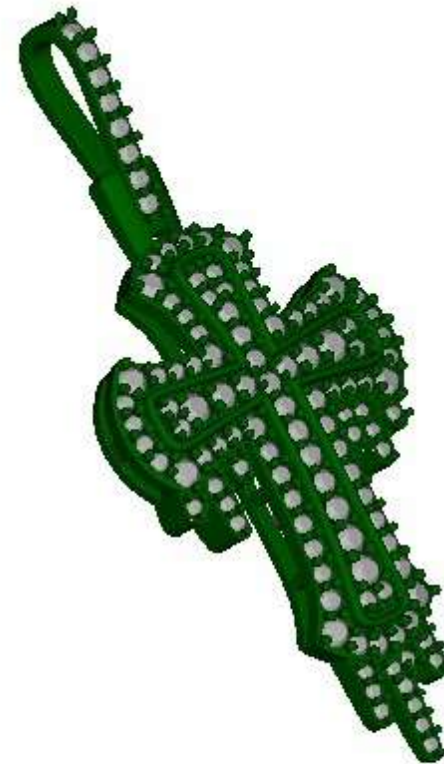

Update Save Report

	Round	Dia
	1.10 X 1.10	236
	.97 X .97	1
	1.00 X 1.00	42

Dia size = 1.7 mm x 3 pis  
1.55 mm x 1 pis  
1.5 mm x 8 pis  
1.4 mm x 3 pis  
1.3 mm x 6 pis  
1.25 mm x 10 pis  
1.2 mm x 8 pis  
1.1 mm x 16 pis  
1.0 mm x 28 pis  
0.9 mm x 34 pis

Perspective ▾

	Round	Diamond
	1.00 X 1.00	134 0.50tw ▶

Perspective

Round	Diamond	
5.00 X 5.00	1	0.47tw
2.20 X 2.20	38	1.52tw
2.00 X 2.00	8	0.24tw

Perspective ▾

	Round	Diamond
	1.00 X 1.00	159 0.59tw 

Perspective ▾