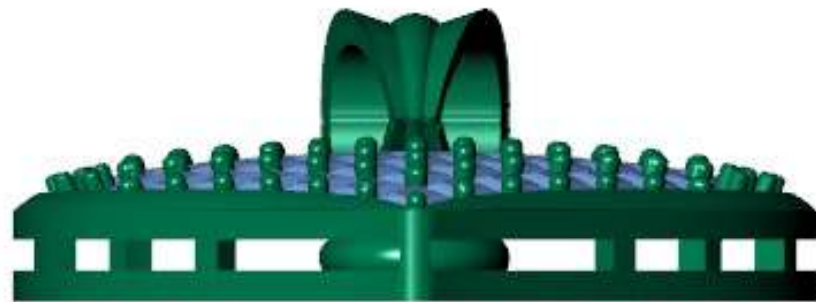

Update Save Report

	Princess	Dia
	2.00 X 2.00	70

Through Finger