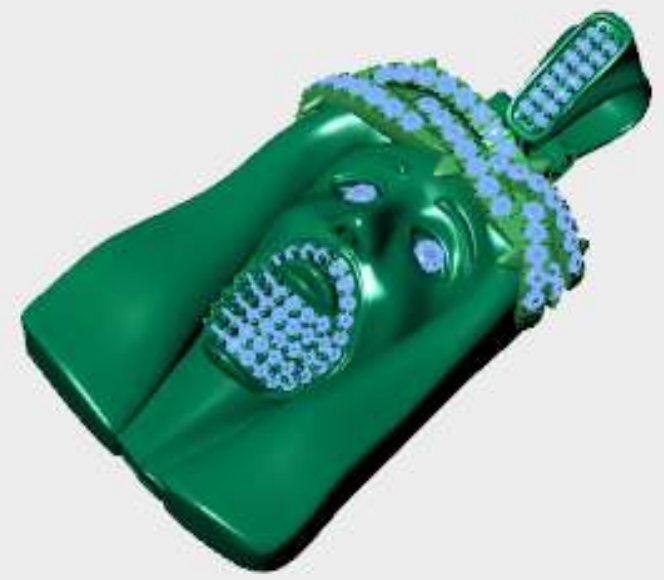

Perspective

	Round	Diamond	
	1.00 X 1.00	34	0.13tw ▶
	1.50 X 1.50	143	1.80tw ▶
	2.00 X 2.00	171	5.11tw ▶

Diamond Round	Diamond	
1.20 X 1.20	347	2.26tw ▶
1.00 X 1.00	71	0.27tw ▶
1.50 X 1.50	2	0.025tw ▶

	Round	Diamond	
	1.00 X 1.00	68	0.25tw ▶
	2.00 X 2.00	2	0.06tw ▶
	1.40 X 1.40	40	0.41tw ▶