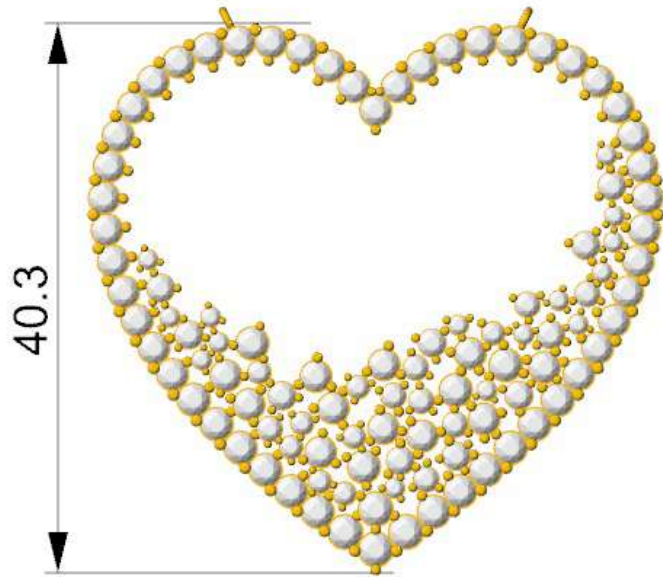

1.4 - 15  
1.6 - 8  
1.8 - 8  
2.0 - 10  
2.2 - 11  
2.3 - 4  
2.4 - 1

---

57/1.57cts

Gold weight - 13.5gms

Active / Through Finger / Side view / Looking Down

Looking Down

Perspective

Update Save Report