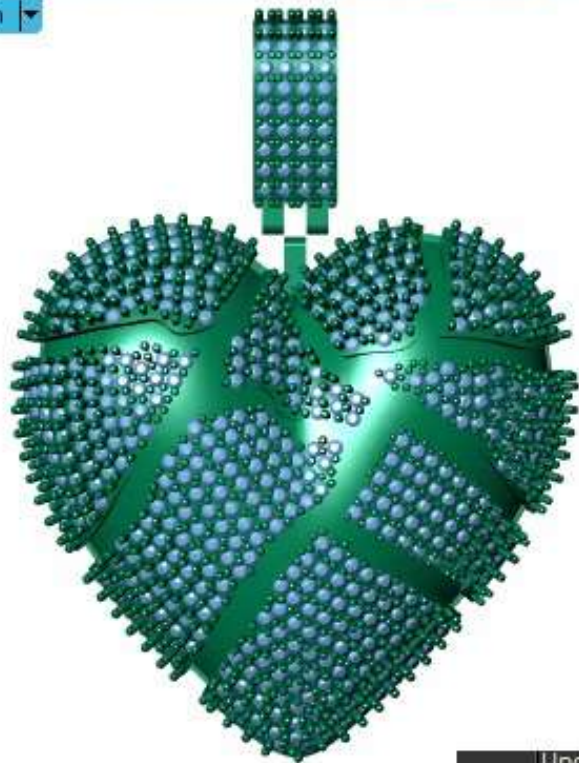

Looking Down

8 gm

Perspective

Through Finger

Update Save Rep

	Diamond Round	
	1.20 X 1.20	2
	1.30 X 1.30	48
	1.10 X 1.10	2
	1.00 X 1.00	188
	1.50 X 1.50	3

48.08

Looking Down

Perspective

Update

Save Report

	Diamond Round	Diamond	
	.90 X .90	108	0.29tw
	.90 X .90	402	1.22tw
	1.00 X 1.00	1	0.004tw

Through Finger

8 GM SILVER

Looking Down Through Finger Side View Perspective

Looking Down