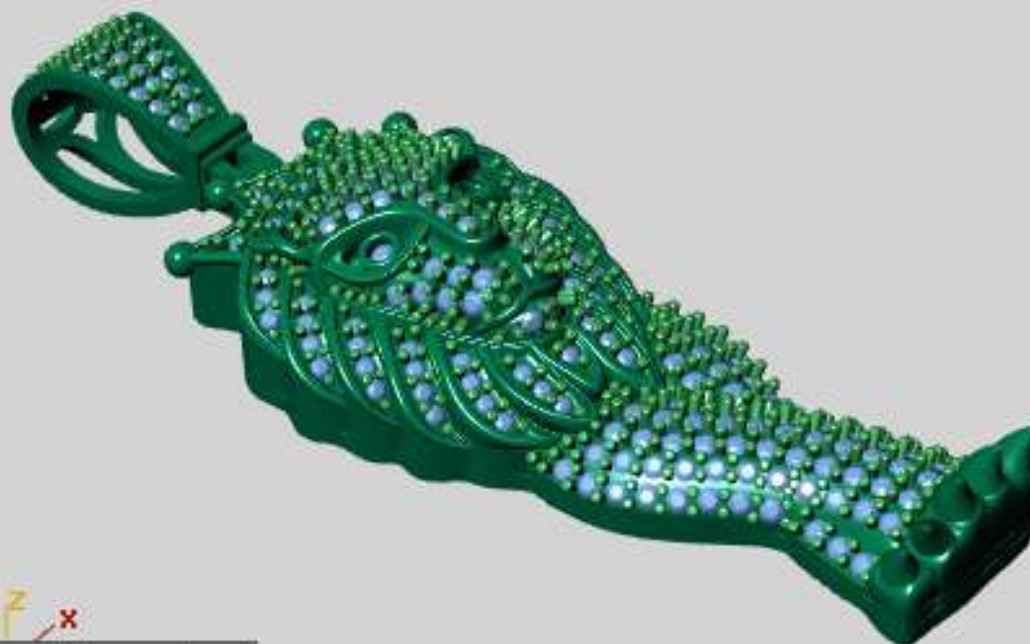

z  
y

51.09

Perspective ▾

	Round	Diamond	
	4.00 X 4.00	1	0.24tw ▶
	1.00 X 1.00	78	0.29tw ▶
	1.20 X 1.20	18	0.12tw ▶
	1.40 X 1.40	3	0.031tw ▶

Perspective ▾

Round	Diamond	
1.00 X 1.00	91	0.34tw ▶
1.20 X 1.20	118	0.77tw ▶
1.30 X 1.30	2	0.016tw ▶