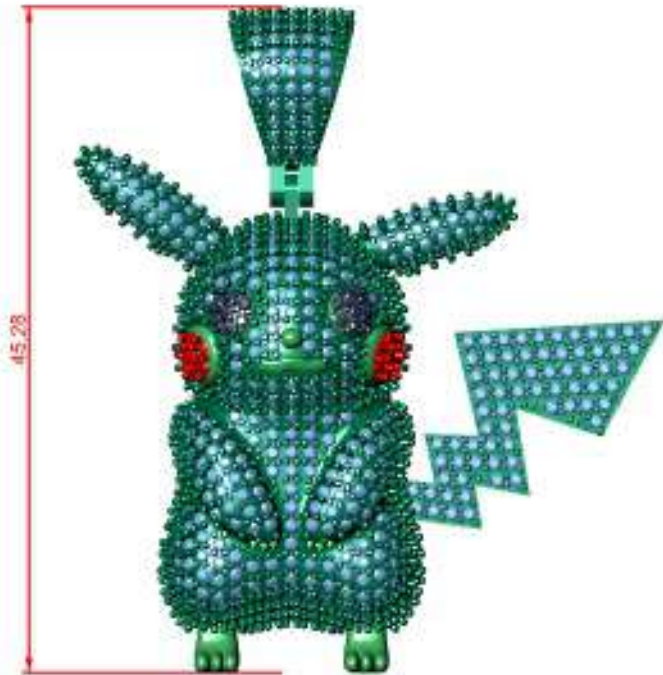

ting Down ▾

Perspective ▾

ugh Finger ▾

Round	Diamond	
1.10 X 1.10	1	0.005tw ▶
1.20 X 1.20	1	0.007tw ▶
1.00 X 1.00	167	0.62tw ▶
1.50 X 1.50	2	0.025tw ▶

	Round 1.00 X 1.00	Diamond 484 1.81tw	
---	----------------------	-----------------------	---