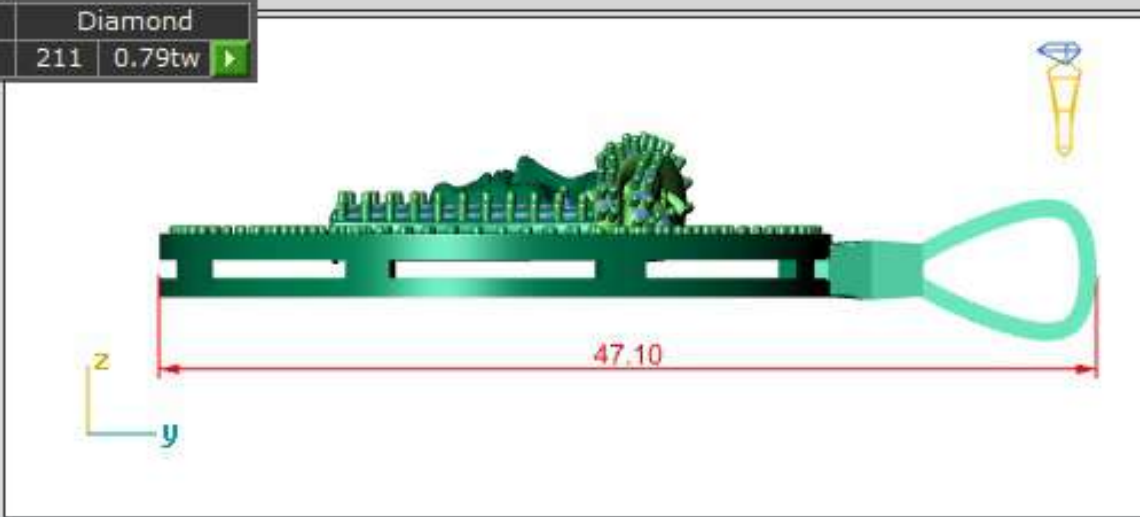

Perspective ▾

Round	Diamond	
1.00 X 1.00	373	1.39tw ▶
2.00 X 2.00	3	0.09tw ▶
1.30 X 1.30	1	0.008tw ▶

Perspective

er

	Round	Diamond
	1.00 X 1.00	722 2.70tw

58.47

	Round	Diamond
	1.00 X 1.00	211 0.79tw ▶

through finger | side view | Perspective