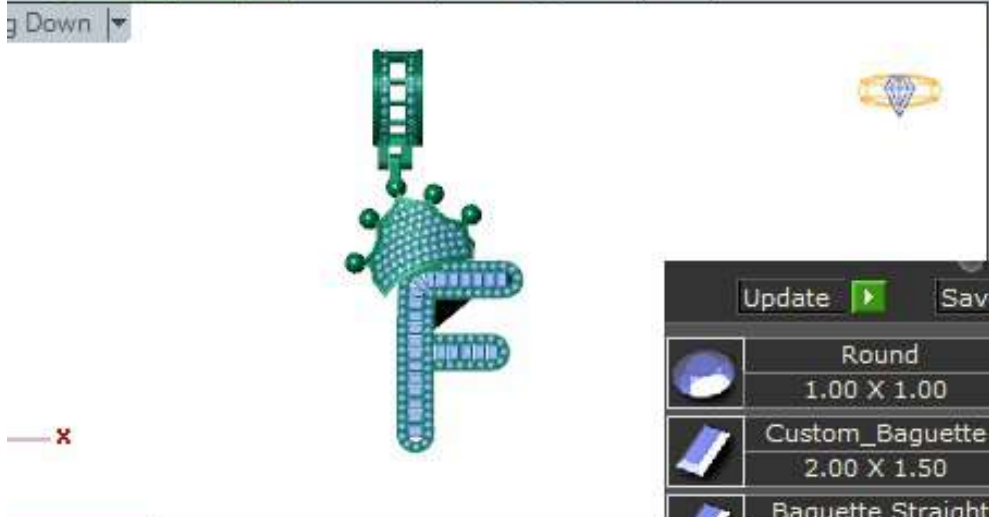

1.00

72

**7 GMS IN SILVER**

**RD = 1 MM - 90 PCS**

**BUG = 2.5 \* 1.2MM = 38 PCS**

Active / Through Finger / Side view / Looking Down

Show  
 All  
 No  
 No  
Ec  
Zoom  
Edge  
  
Obj  
ive C

Update  Save Report