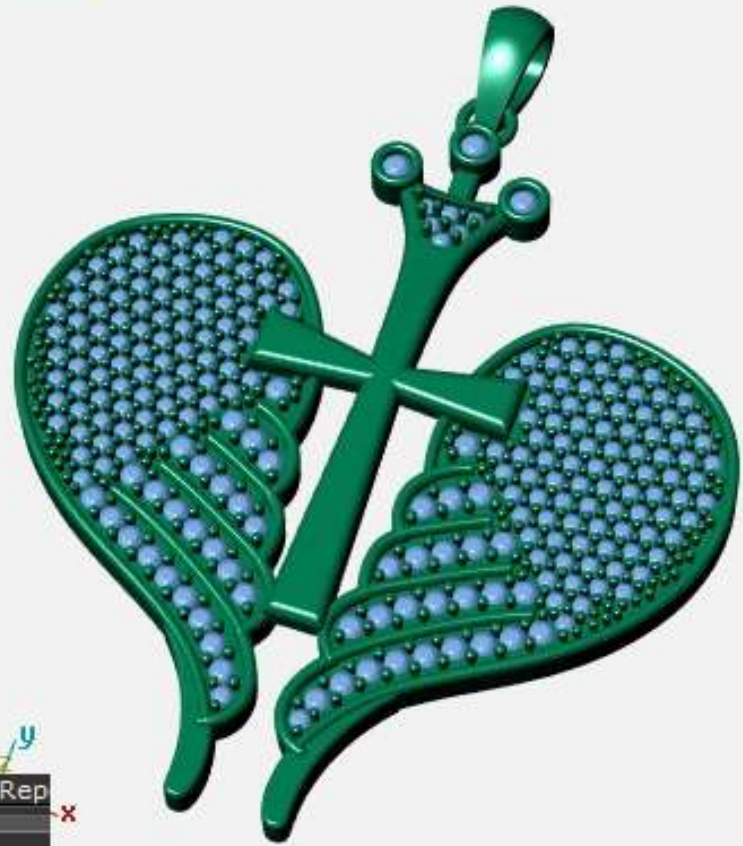

-x

51 mm

Perspective ▾

	Round	Diamond	
	1.00 X 1.00	16	0.06tw ▶
	1.20 X 1.20	50	0.33tw ▶
	1.40 X 1.40	15	0.15tw ▶
	1.50 X 1.50	52	0.66tw ▶
	1.10 X 1.10	3	0.015tw ▶
	1.30 X 1.30	39	0.32tw ▶
	2.50 X 2.50	1	0.06tw ▶

Top

Perspective

Total Gem Weight 1.41 Total Gem Count 148

Update

Save Report

Round	Diamond
1.20 X 1.20	74 0.48tw
1.50 X 1.50	74 0.93tw

Front

40.00

Looking Down

8 gm

Perspective

Through Finger

Update Save Rep

	Diamond Round	
	1.20 X 1.20	2
	1.30 X 1.30	48
	1.10 X 1.10	2
	1.00 X 1.00	188
	1.50 X 1.50	3

48.08

Looking Down

Perspective

Update

Save Report

	Diamond Round	Diamond	
	.90 X .90	108	0.29tw
	.90 X .90	402	1.22tw
	1.00 X 1.00	1	0.004tw

Through Finger

8 GM SILVER

Looking Down Through Finger Side View Perspective

Looking Down