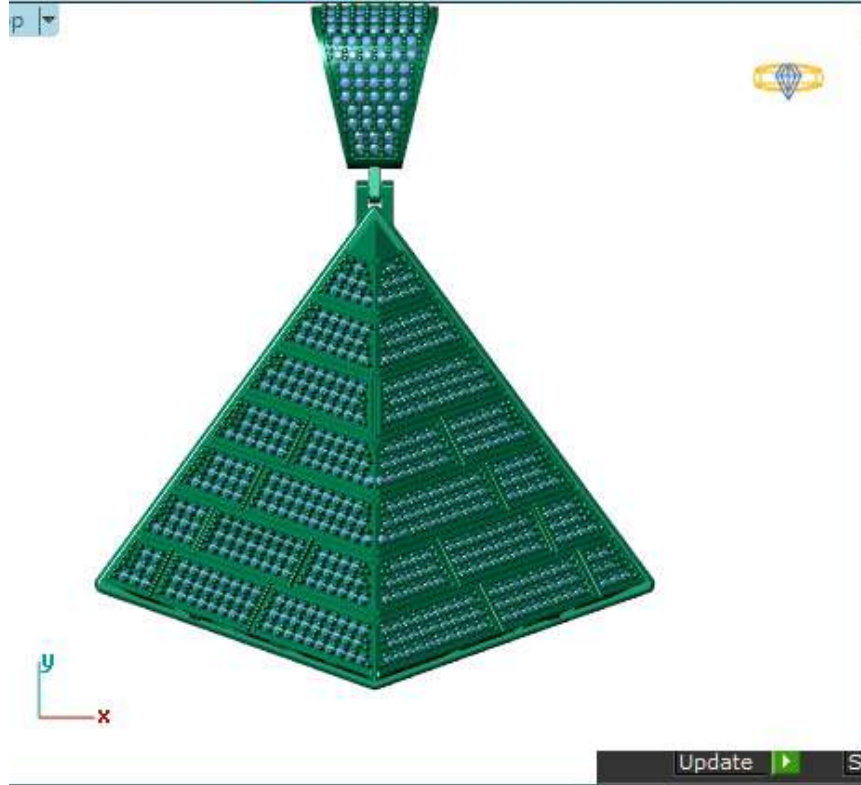

x

Update Save Report

	Round	Dia
	1.10 X 1.10	124

Finger

41.64

Update Save Report

	Diamond Round	Diam
	1.00 X 1.00	538 2

h Finger | Side View | Looking Down |

Perspective

Update Save Report

	Round	Di
	1.00 X 1.00	296

Z  
X

Perspective ▾

Update	Save Report	
	Round	Diam
	1.10 X 1.10	557 2.0

Right ▾

Top Front Right