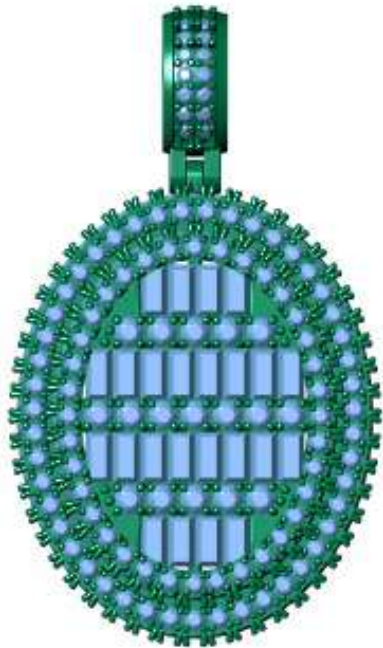

	Diamond Round	D
	1.00 X 1.00	125
	2.00 X 2.00	4
	3.50 X 3.50	30

157 polysurfaces, 120 block instances, 120 surfaces added to selection.

Command:

Perspective Through Finger Side View Looking Down

Looking Down

Perspective

Update Save Report

Diamond Round	D
1.00 X 1.00	15
1.10 X 1.10	108
1.60 X 1.60	6
1.30 X 1.30	6
1.20 X 1.20	6

Through Finger

38.16

Looking Down

Perspective

Update Save Report

	Diamond Round	Dia
	1.00 X 1.00	14
	1.20 X 1.20	224
	1.70 X 1.70	17
	Diamond Baguette	Dia
	3.00 X 1.50	24

Through Finger

37.14

Perspective Through Finger Side View Looking Down

Looking Down

Perspective

Through Finger

Diamond Round	Di
1.00 X 1.00	18
1.50 X 1.50	6
1.80 X 1.80	2
2.00 X 2.00	43
1.70 X 1.70	51

48.50

Update		Save Report
	Diamond Round	Di
	1.20 X 1.20	6
	1.00 X 1.00	201
	Diamond Marquise	Di
	5.00 X 2.50	29