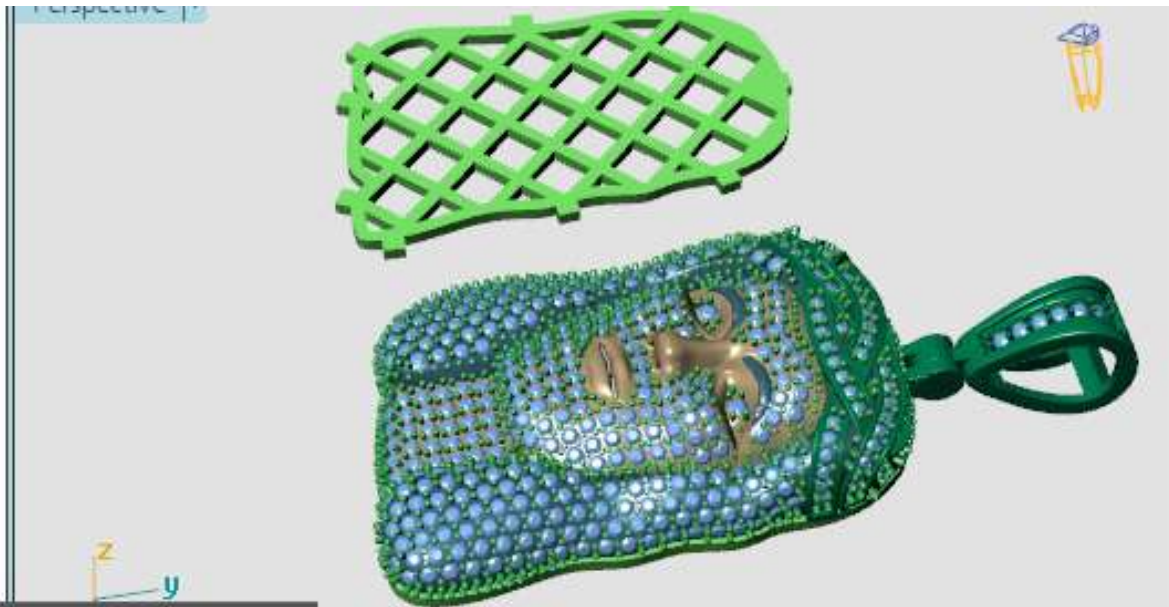

Perspective

	Round	Diamond	
	1.00 X 1.00	34	0.13tw ▶
	1.50 X 1.50	143	1.80tw ▶
	2.00 X 2.00	171	5.11tw ▶

Diamond Round	Diamond	
1.20 X 1.20	347	2.26tw ▶
1.00 X 1.00	71	0.27tw ▶
1.50 X 1.50	2	0.025tw ▶

	Round	Diamond	
	1.00 X 1.00	68	0.25tw ▶
	2.00 X 2.00	2	0.06tw ▶
	1.40 X 1.40	40	0.41tw ▶

Perspective ▾

Round	Diamond
1.00 X 1.00	295 1.10tw ▶
1.30 X 1.30	2 0.016tw ▶

Perspective ▾

	Round		Diamond	
	.90 X .90	3	0.008tw	▶
	1.40 X 1.40	92	0.94tw	▶
	1.60 X 1.60	6	0.09tw	▶
	1.50 X 1.50	64	0.81tw	▶
	1.20 X 1.20	19	0.12tw	▶
	1.30 X 1.30	57	0.47tw	▶
	1.10 X 1.10	1	0.005tw	▶