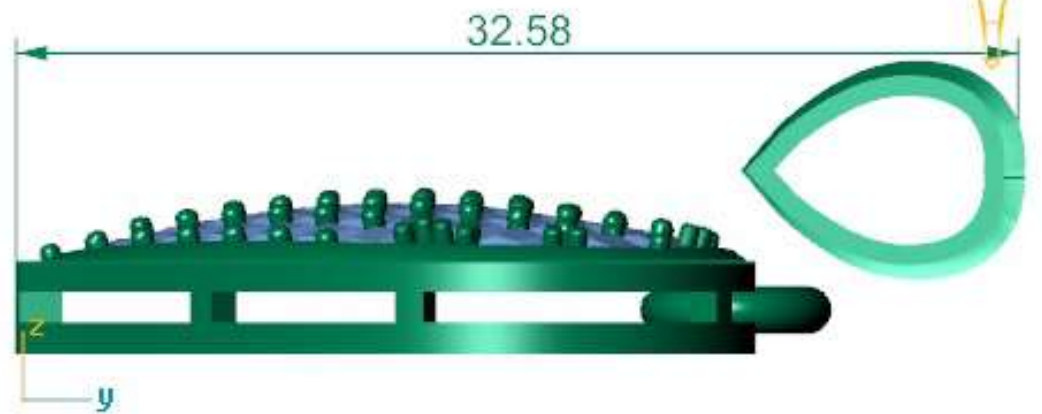

Active / Through Finger / Side view / Looking Down

Looking Down

Perspective

Update Save Report

	Princess	Dia
	2.00 X 2.00	70

Through Finger

Side View