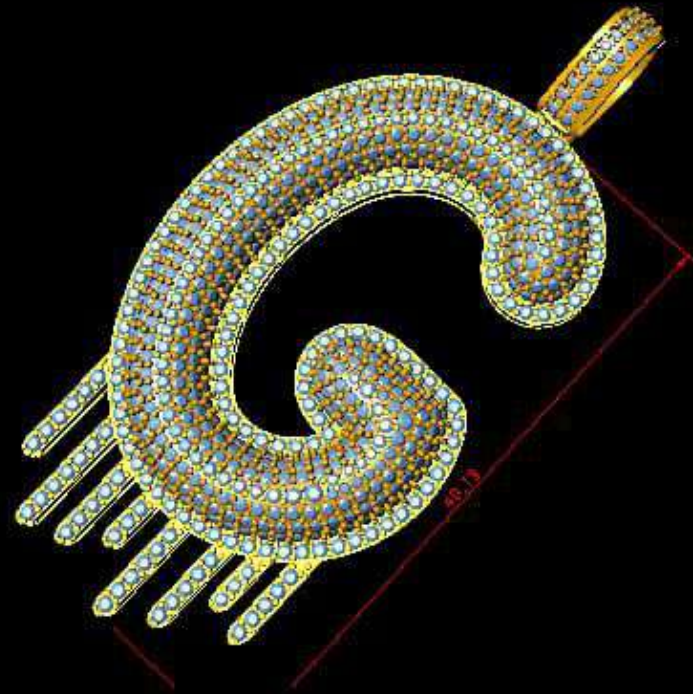

Through Finger Side View Looking Down

Update Save Report

Round	Dia
1.20 X 1.20	171
1.00 X 1.00	96
1.50 X 1.50	11

48 mm

13.0 gm silver w.t

GEM REPORTER			
Total Gem Weight	3.43	Total Gem Count	644
Update		Save Report	
Diamond Round	Diamond		
1.00 X 1.00	23	0.09tw	
1.20 X 1.20	173	1.12tw	
1.30 X 1.30	3	0.025tw	
1.40 X 1.40	1	0.010tw	
.90 X .90	9	0.025tw	
1.10 X 1.10	435	2.15tw	

A101414-Y  
#2399.30

**6 gms in silver**

Diameter

Number

0.90

368

0.95

8