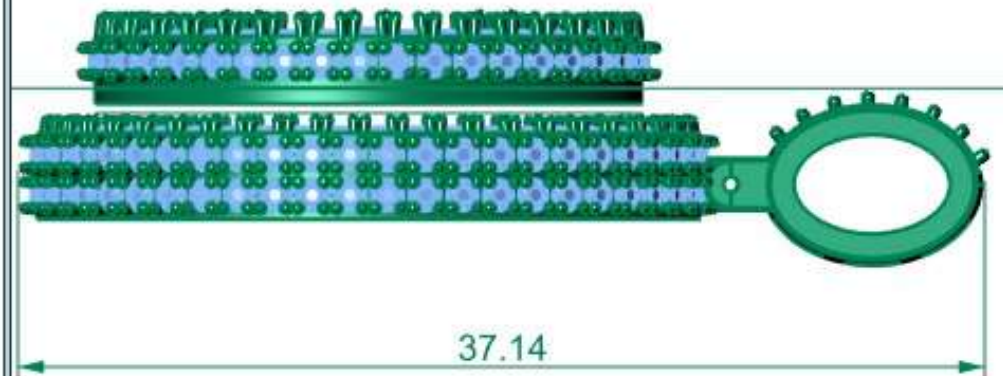

Perspective

Update Save Report

Diamond Round	D
1.00 X 1.00	15
1.10 X 1.10	108
1.60 X 1.60	6
1.30 X 1.30	6
1.20 X 1.20	6

Through Finger

38.16

Looking Down

Perspective

Update Save Report

	Diamond Round	Dia
	1.00 X 1.00	14
	1.20 X 1.20	224
	1.70 X 1.70	17
	Diamond Baguette	Dia
	3.00 X 1.50	24

Through Finger

37.14

Perspective Through Finger Side View Looking Down

Looking Down

Perspective

Through Finger