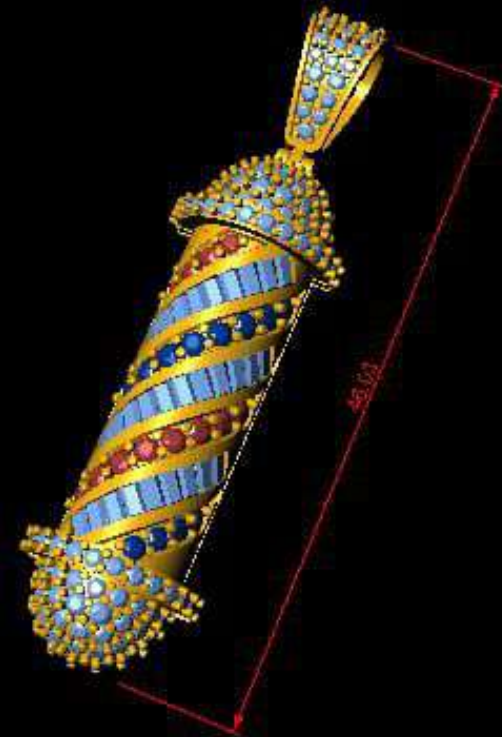

6.0 gm silver w.t

GEM REPORTER			
Total Gem Weight	1.96	Total Gem Count	158
Update		Save Report	
	Diamond Baguette	Diamond	
	2.25 X 1.25	29	0.69tw
	Diamond Round	Diamond	
	1.30 X 1.30	84	0.69tw
	1.10 X 1.10	5	0.025tw
	1.20 X 1.20	9	0.06tw
	1.40 X 1.40	3	0.031tw
	1.50 X 1.50	4	0.05tw
	1.55 X 1.55	8	0.11tw
	1.70 X 1.70	16	0.30tw