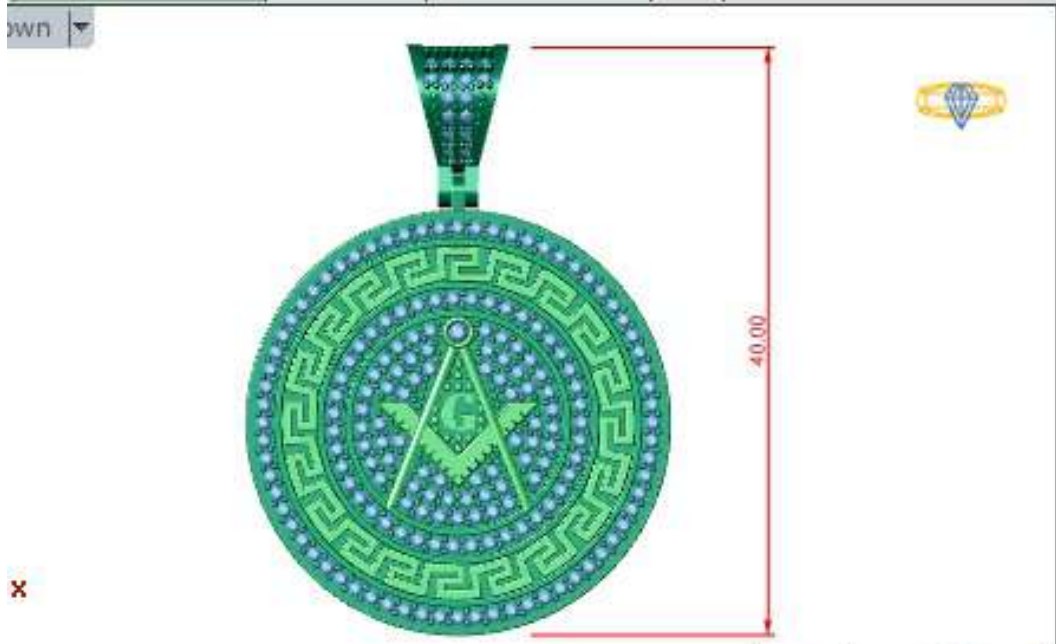

er ▾

48.06

Perspective ▾

Round	Diamond	
1.00 X 1.00	70	0.26tw ▶
1.20 X 1.20	498	3.24tw ▶

x

x

Perspective ▾

Round	Diamond
1.00 X 1.00	170 0.63tw ▶
1.20 X 1.20	152 0.99tw ▶

z

x

z

y

Perspective

Round	Diamond
1.40 X 1.40	30 0.31tw ▶
1.20 X 1.20	103 0.67tw ▶

	Round	Diamond	
	1.00 X 1.00	188	0.70tw ▶
	1.30 X 1.30	1	0.008tw ▶

Top ▾