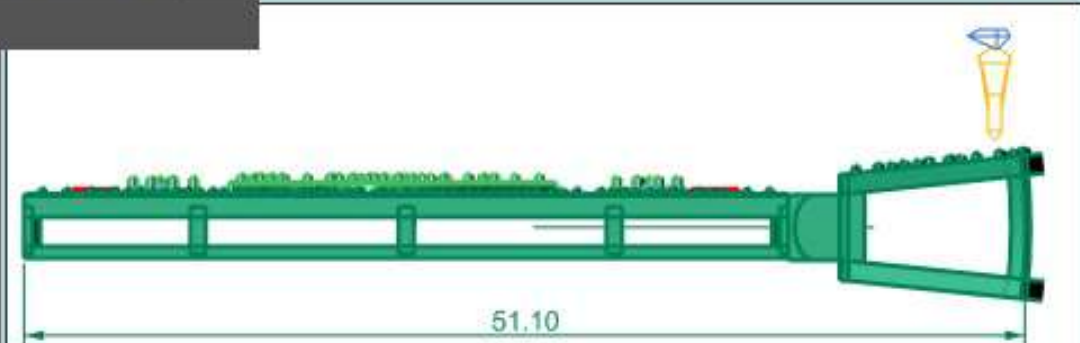

Command:

Perspective Top Front Right +

Top

Perspective

	Diamond Round	D
	1.00 X 1.00	516

Front

Down

Perspective