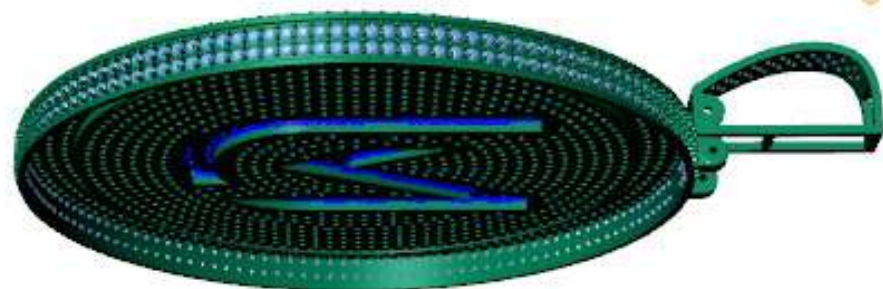

Perspective ▾