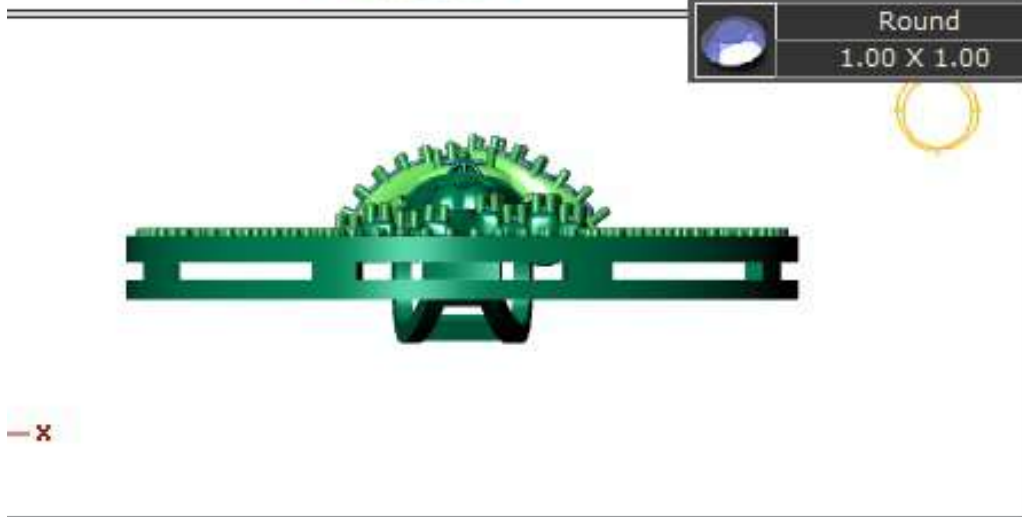

Perspective ▾

Round	Diamond	
1.00 X 1.00	373	1.39tw ▶
2.00 X 2.00	3	0.09tw ▶
1.30 X 1.30	1	0.008tw ▶

Perspective

er

	Round	Diamond
	1.00 X 1.00	722 2.70tw

58.47

	Round	Diamond
	1.00 X 1.00	211 0.79tw ▶

through finger | side view | Perspective