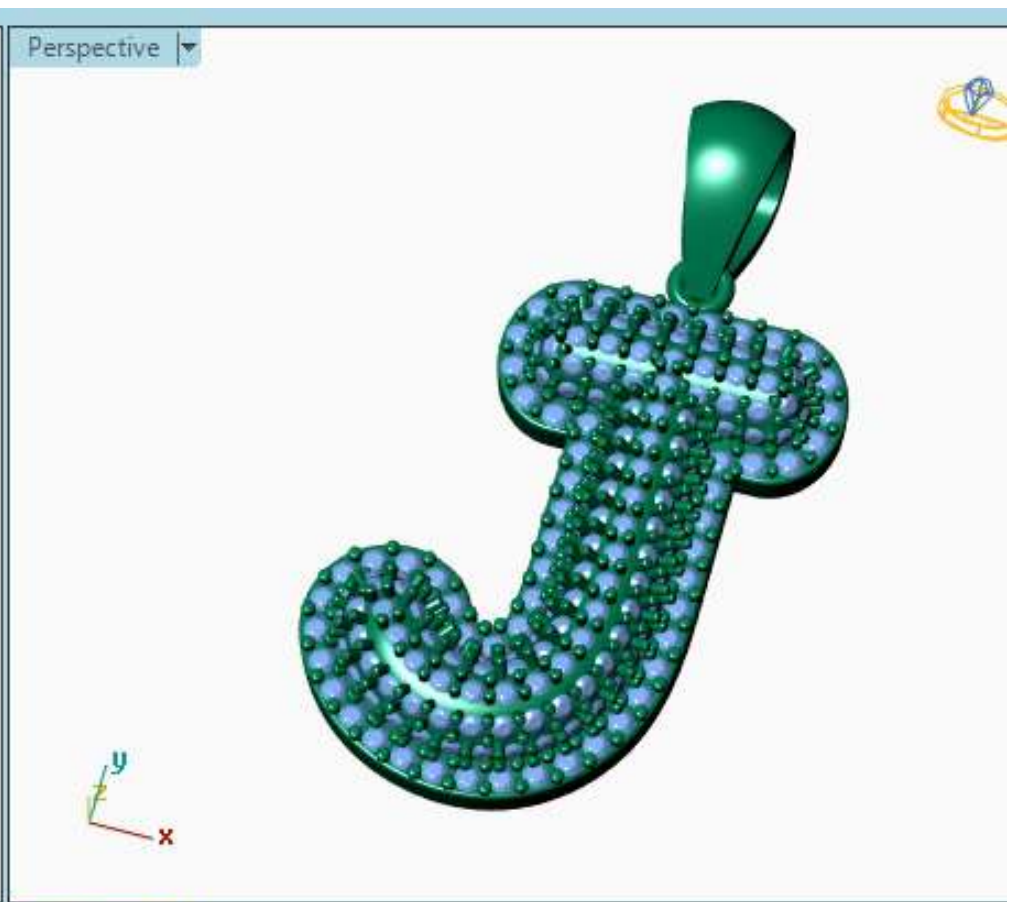

Through Finger

	Diamond Round	Diamond	
	1.00 X 1.00	185	0.69tw
	1.40 X 1.40	5	0.05tw

41.12

Looking Down ▾

Perspective ▾

Update  Save Report

Diamond Round	Dia
1.00 X 1.00	604
1.20 X 1.20	196

Through Finger ▾