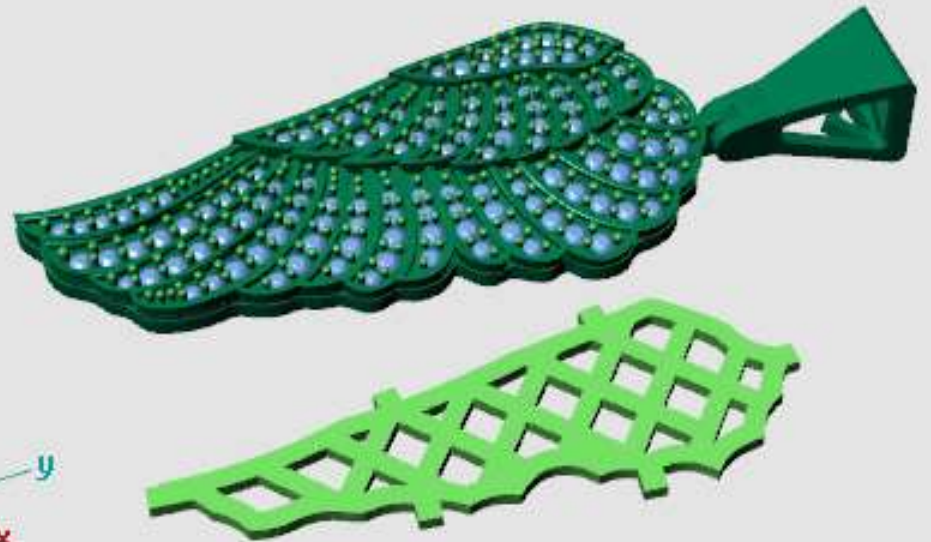

Perspective ▾

	Diamond Round	Diamond	
	.90 X .90	52	0.14tw ▶
	1.00 X 1.00	32	0.12tw ▶
	1.20 X 1.20	37