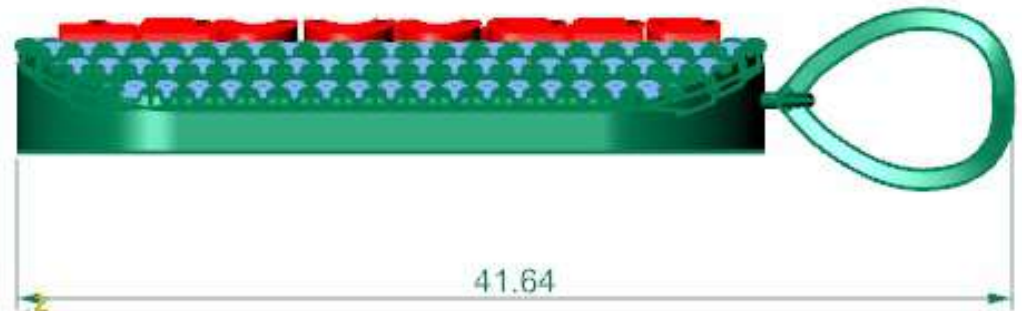

x

Update Save Report

	Round	Dia
	1.10 X 1.10	124

Finger