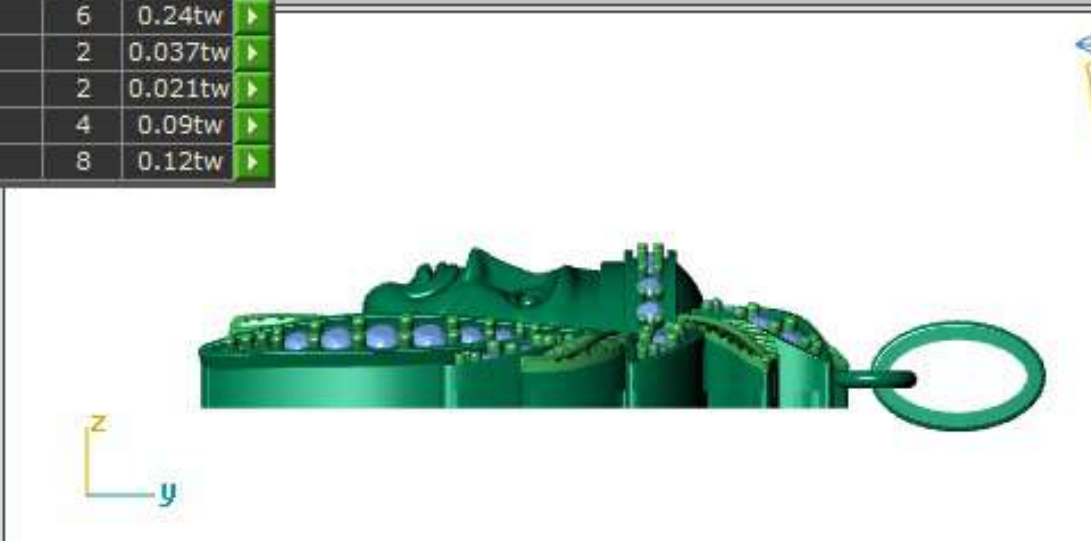

Perspective

Round	Diamond
1.20 X 1.20	84 0.55tw ▶
1.40 X 1.40	2 0.021tw ▶
3.00 X 3.00	2 0.20tw ▶
1.00 X 1.00	156 0.58tw ▶
2.00 X 2.00	5 0.15tw ▶

	Round	Diamond	
	2.40 X 2.40	8	0.41tw ▶
	2.00 X 2.00	2	0.06tw ▶
	1.90 X 1.90	4	0.10tw ▶
	2.20 X 2.20	6	0.24tw ▶
	1.70 X 1.70	2	0.037tw ▶
	1.40 X 1.40	2	0.021tw ▶
	1.80 X 1.80	4	0.09tw ▶
	1.60 X 1.60	8	0.12tw ▶