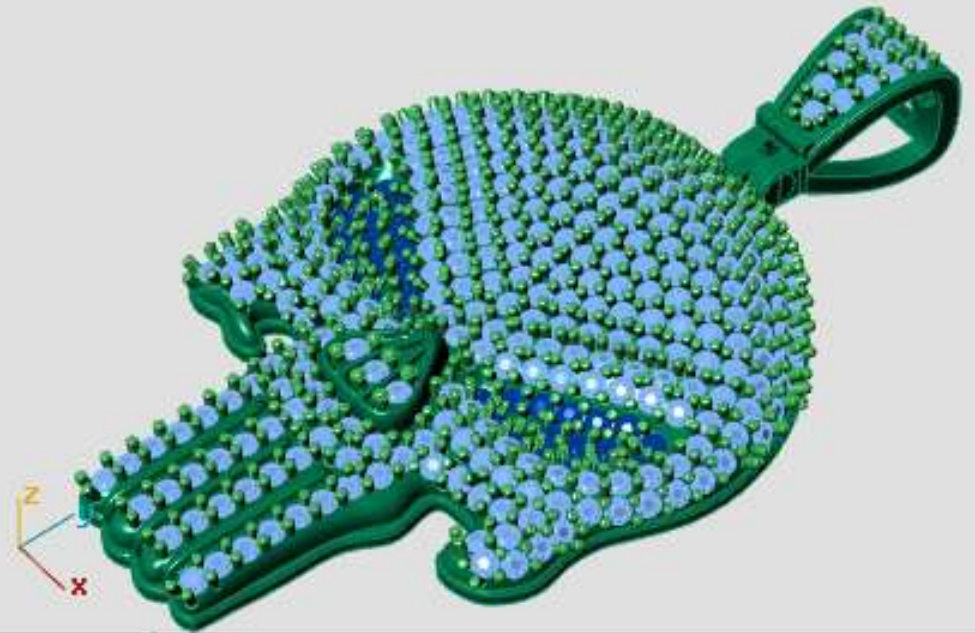

Perspective ▾

	Round	Diamond
	1.00 X 1.00	533 1.99tw ▶

through finger | Side view | Looking Down

Perspective

er

	Round	Diamond
	1.20 X 1.20	342 2.22tw

Perspective

	Round 1.00 X 1.00	Diamond 514 1.92tw
---	----------------------	-----------------------

through finger | side view | Looking Down

Perspective

	Round	Diamond
	1.00 X 1.00	290 1.08tw

er ▾

	Round	Diamond	
	1.00 X 1.00	157	0.59tw ▶
	1.20 X 1.20	93	0.60tw ▶

Perspective ▾

Round	Diamond
1.00 X 1.00	619   2.31tw ▶